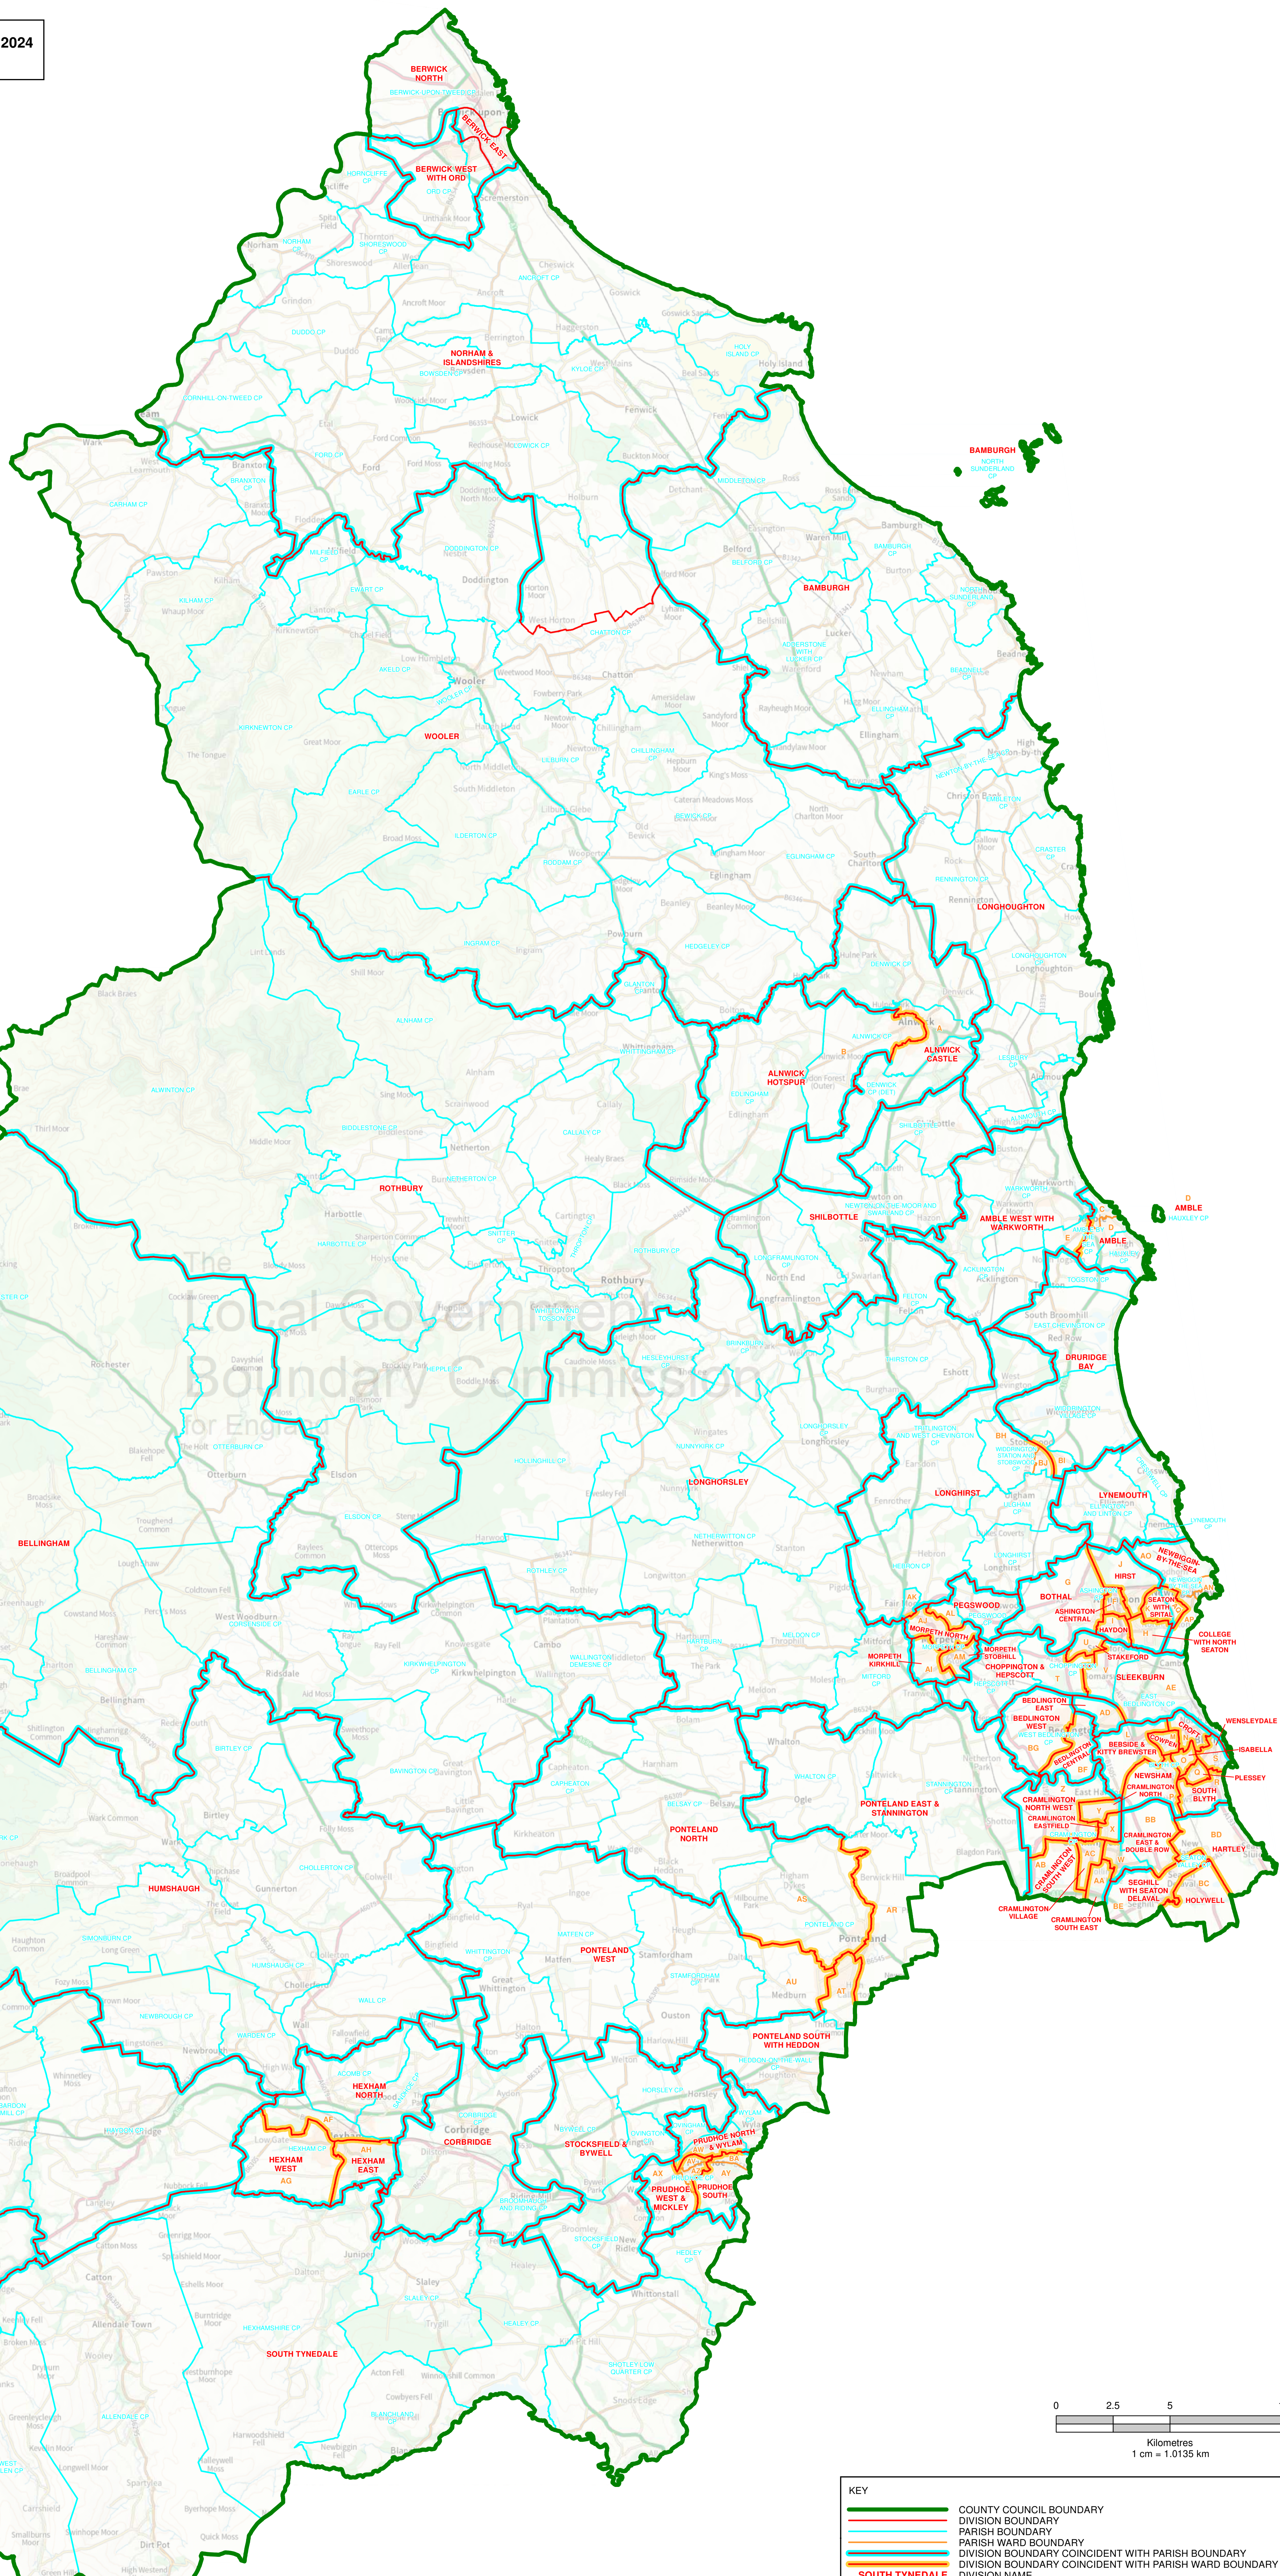

KEY TO PARISH WARDS

- **ALNWICK CP**
- A CASTLE
- B HOTSPUR
- **AMBLE CP**
- C AMBLE CENTRAL
- D AMBLE EAST
- E AMBLE WEST
- **ASHINGTON CP**
- F ASHINGTON CENTRAL
- G BOTHAL
- H COLLEGE
- I HAYDON
- J HIRST
- K SEATON
- **BLYTH CP**
- L BESSIDE & KITTY BREWSTER
- M COWPEN
- N CROFT
- O ISABELLA
- P NEWSHAM
- Q PLESSEY
- R SOUTH BLYTH
- S WENSLEYDALE
- **CHOPPINGTON CP**
- T CHOPPINGTON
- U STAKEFORD
- V WEST SLEEKBURN
- **CRAMLINGTON CP**
- W CRAMLINGTON EAST
- X CRAMLINGTON EASTFIELD
- Y CRAMLINGTON NORTH
- Z CRAMLINGTON NORTH WEST
- AA CRAMLINGTON SOUTH EAST
- AB CRAMLINGTON SOUTH WEST
- AC CRAMLINGTON VILLAGE
- **EAST BEDLINGTON CP**
- AD BEDLINGTON EAST
- AE SLEEKBURN
- **HEXHAM CP**
- AF GILES GATE
- AG LEAZES
- AH PRIESTPOPPLE
- **MORPETH CP**
- AI KIRKHILL
- AJ NORTH
- AK NORTHGATE
- AL ST GEORGE'S PARK
- AM STOBHILL
- **NEWBIGGIN BY THE SEA CP**
- AN NEWBIGGIN EAST
- AO NEWBIGGIN NORTH
- AP NEWBIGGIN SOUTH
- AQ NEWBIGGIN WEST
- **PONTELAND CP**
- AR PONTELAND EAST
- AS PONTELAND NORTH
- AT PONTELAND SOUTH
- AU PONTELAND WEST
- **PRUDHOE CP**
- AV CASTLE & ELTRINGHAM
- AW CASTLEFIELDS & LOW PRUDHOE
- AX MICKLEY
- AY PRUDHOE HALL
- AZ PRUDHOE WEST & HALFWAY
- BA WEST WYLAM
- **SEATON VALLEY CP**
- BB DOUBLE ROW
- BC HOLYWELL
- BD SEATON SLUCE & NEW HARTLEY
- BE SEGHILL WITH SEATON DELAVAL
- **WEST BEDLINGTON CP**
- BF BEDLINGTON CENTRAL
- BG BEDLINGTON WEST
- **WIDDRINGTON STATION AND STOBWOOD CP**
- BH STOBWOOD
- BI WIDDRINGTON STATION EAST
- BJ WIDDRINGTON STATION WEST

KEY	
	COUNTY COUNCIL BOUNDARY
	DIVISION BOUNDARY
	PARISH BOUNDARY
	PARISH WARD BOUNDARY
	DIVISION BOUNDARY COINCIDENT WITH PARISH WARD BOUNDARY
	DIVISION NAME
	SOUTH TYNEDALE
	HEXHAMSHIRE CP