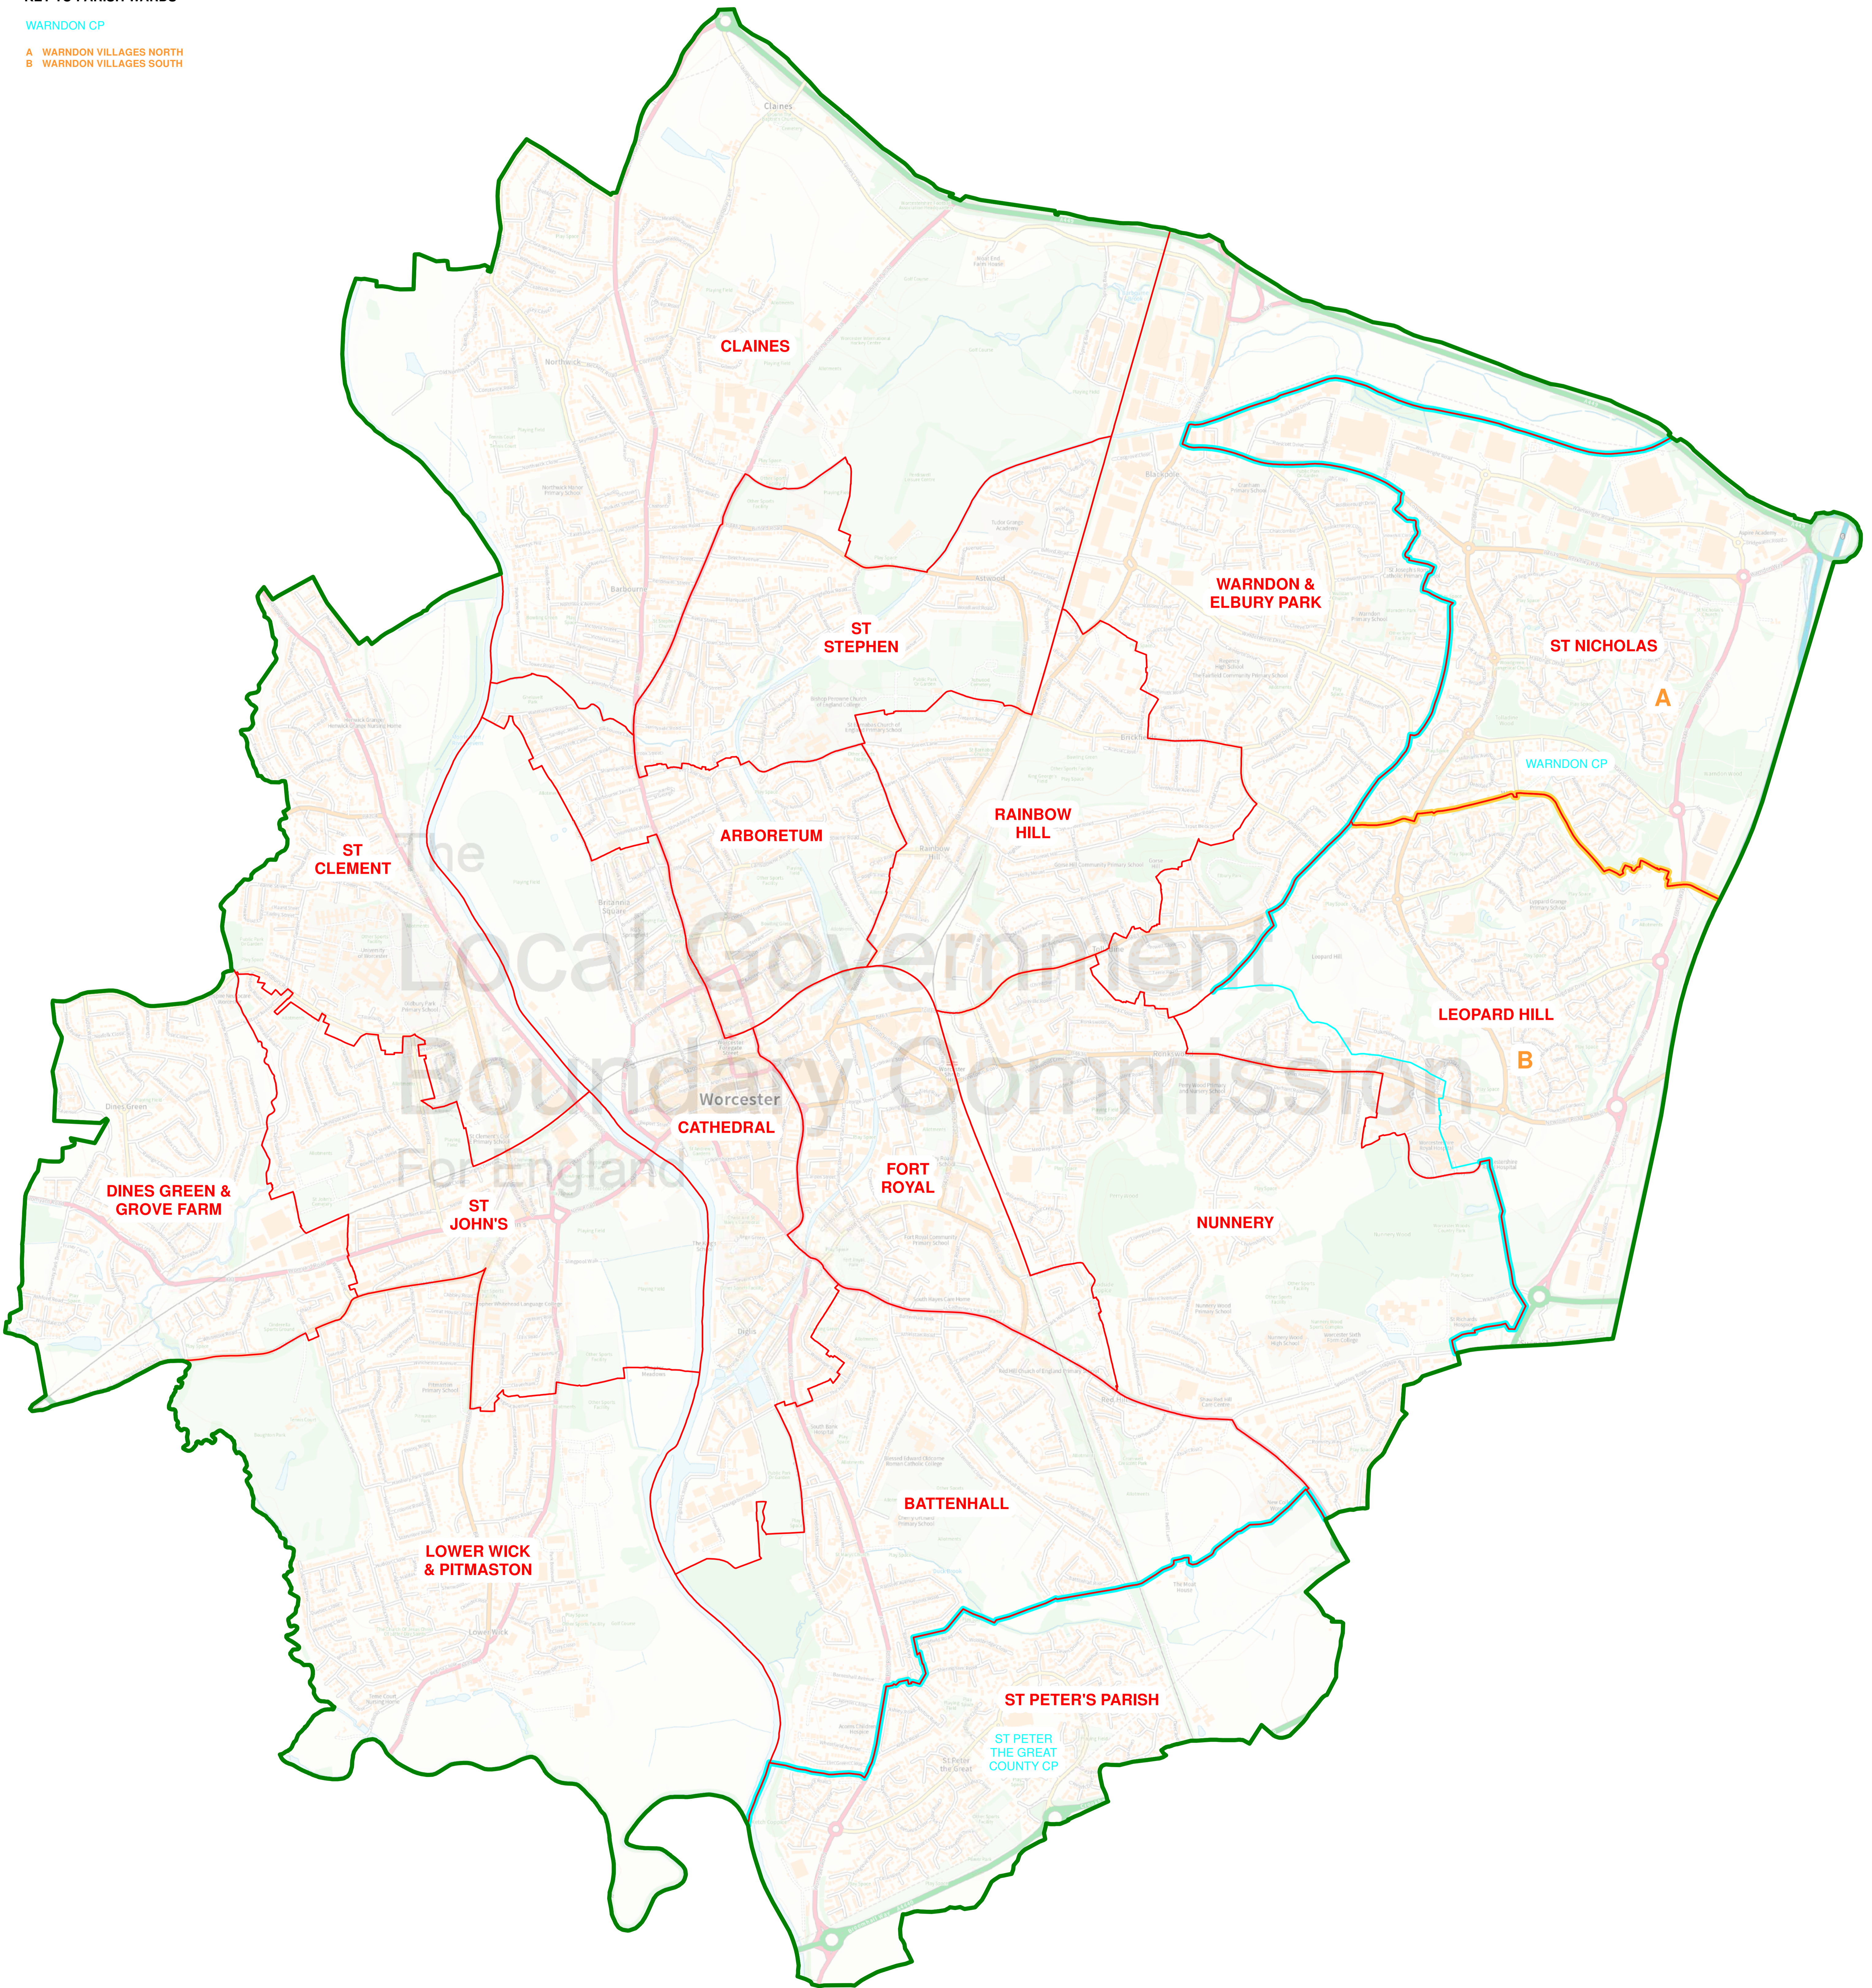

THE LOCAL GOVERNMENT BOUNDARY COMMISSION FOR ENGLAND
ELECTORAL REVIEW OF WORCESTER

Final recommendations for ward boundaries in the city of Worcester August 2023
Sheet 1 of 1

KEY TO PARISH WARDS

- WARNDON CP
- A WARNDON VILLAGES NORTH
- B WARNDON VILLAGES SOUTH

KEY	
	CITY COUNCIL BOUNDARY
	PROPOSED WARD BOUNDARY
	PARISH BOUNDARY
	PROPOSED WARD BOUNDARY COINCIDENT WITH PARISH BOUNDARY
	PROPOSED WARD BOUNDARY COINCIDENT WITH PROPOSED PARISH WARD BOUNDARY
	NUNNERY
	WARNDON CP
	PROPOSED WARD NAME
	PARISH NAME