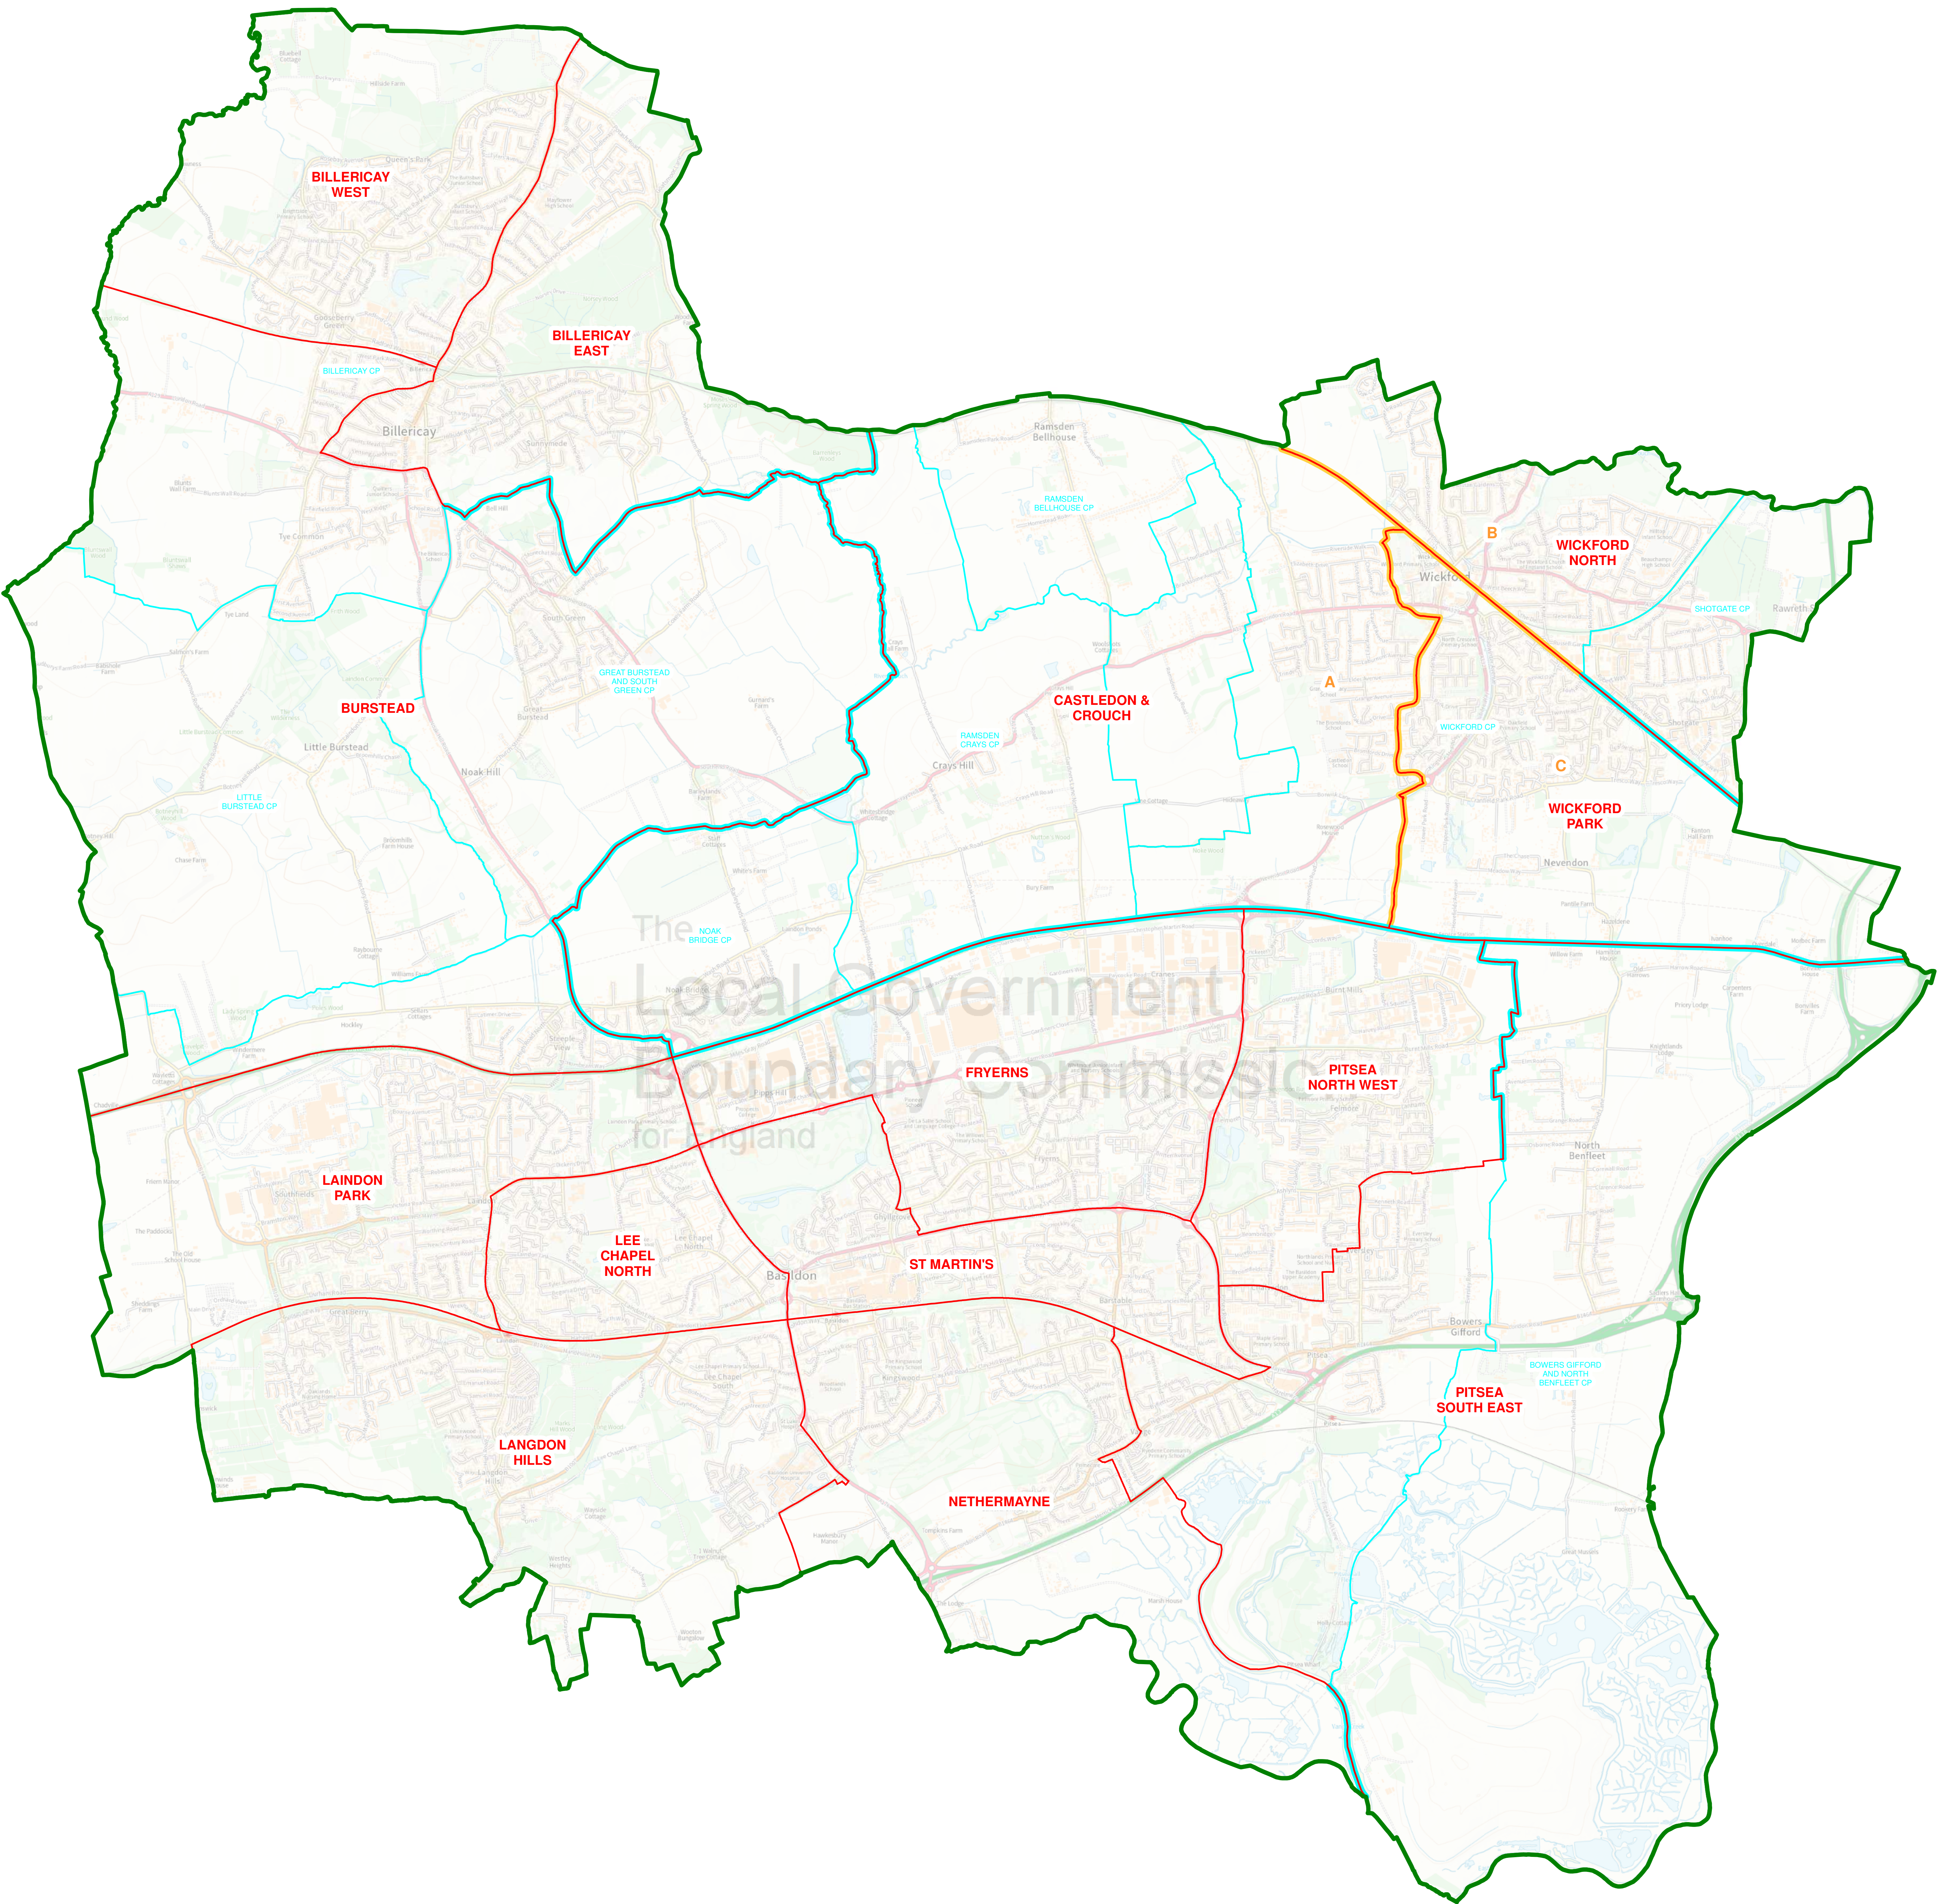

Map referred to in the Basildon (Electoral Changes) Order 2023
Sheet 1 of 1

Boundary alignment and names shown on the mapping background may not be up to date. They may differ from the latest boundary information applied as part of this review.

KEY TO PARISH WARDS

- WICKFORD CP
- A WICKFORD CASTLEDON
- B WICKFORD NORTH
- C WICKFORD PARK

KEY	
	BOROUGH COUNCIL BOUNDARY
	WARD BOUNDARY
	PARISH BOUNDARY
	WARD BOUNDARY COINCIDENT WITH PARISH BOUNDARY
	WARD BOUNDARY COINCIDENT WITH PARISH WARD BOUNDARY
	PITSEA SOUTH EAST WARD NAME
	LITTLE BURSTEAD CP PARISH NAME