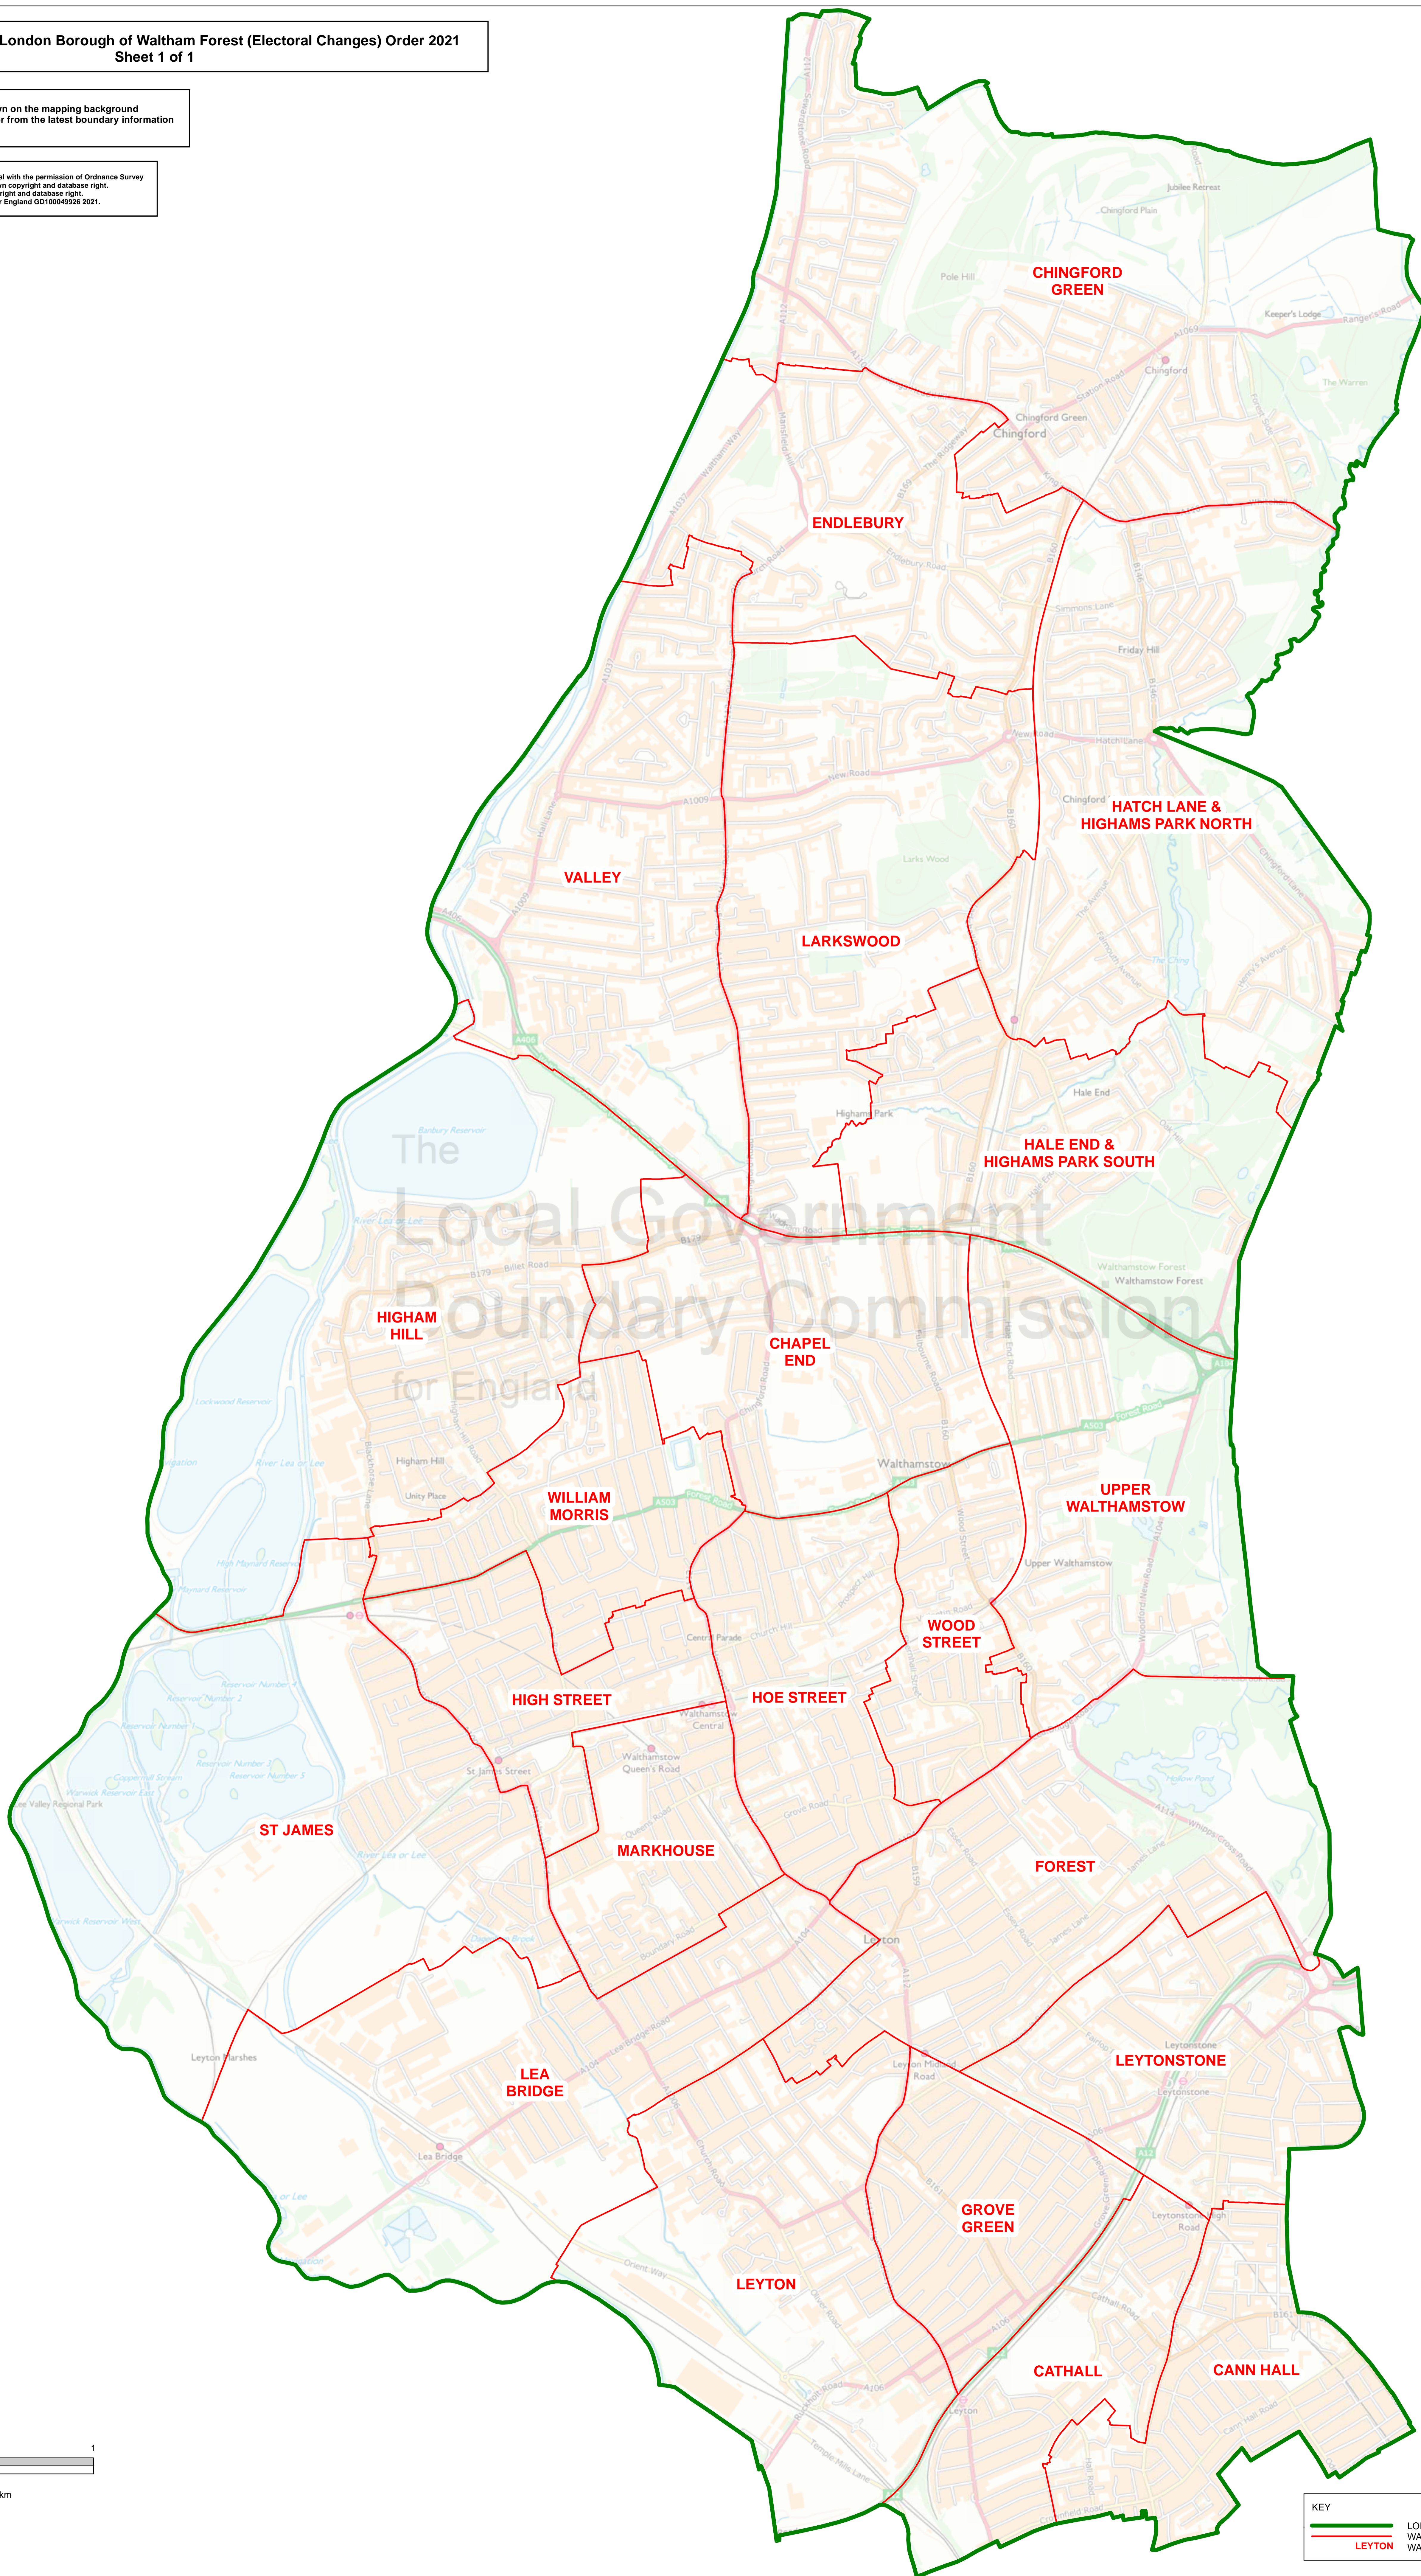

Map referred to in the London Borough of Waltham Forest (Electoral Changes) Order 2021
Sheet 1 of 1

KEY	
	LONDON BOROUGH COUNCIL BOUNDARY
	WARD BOUNDARY
	LEYTON WARD NAME