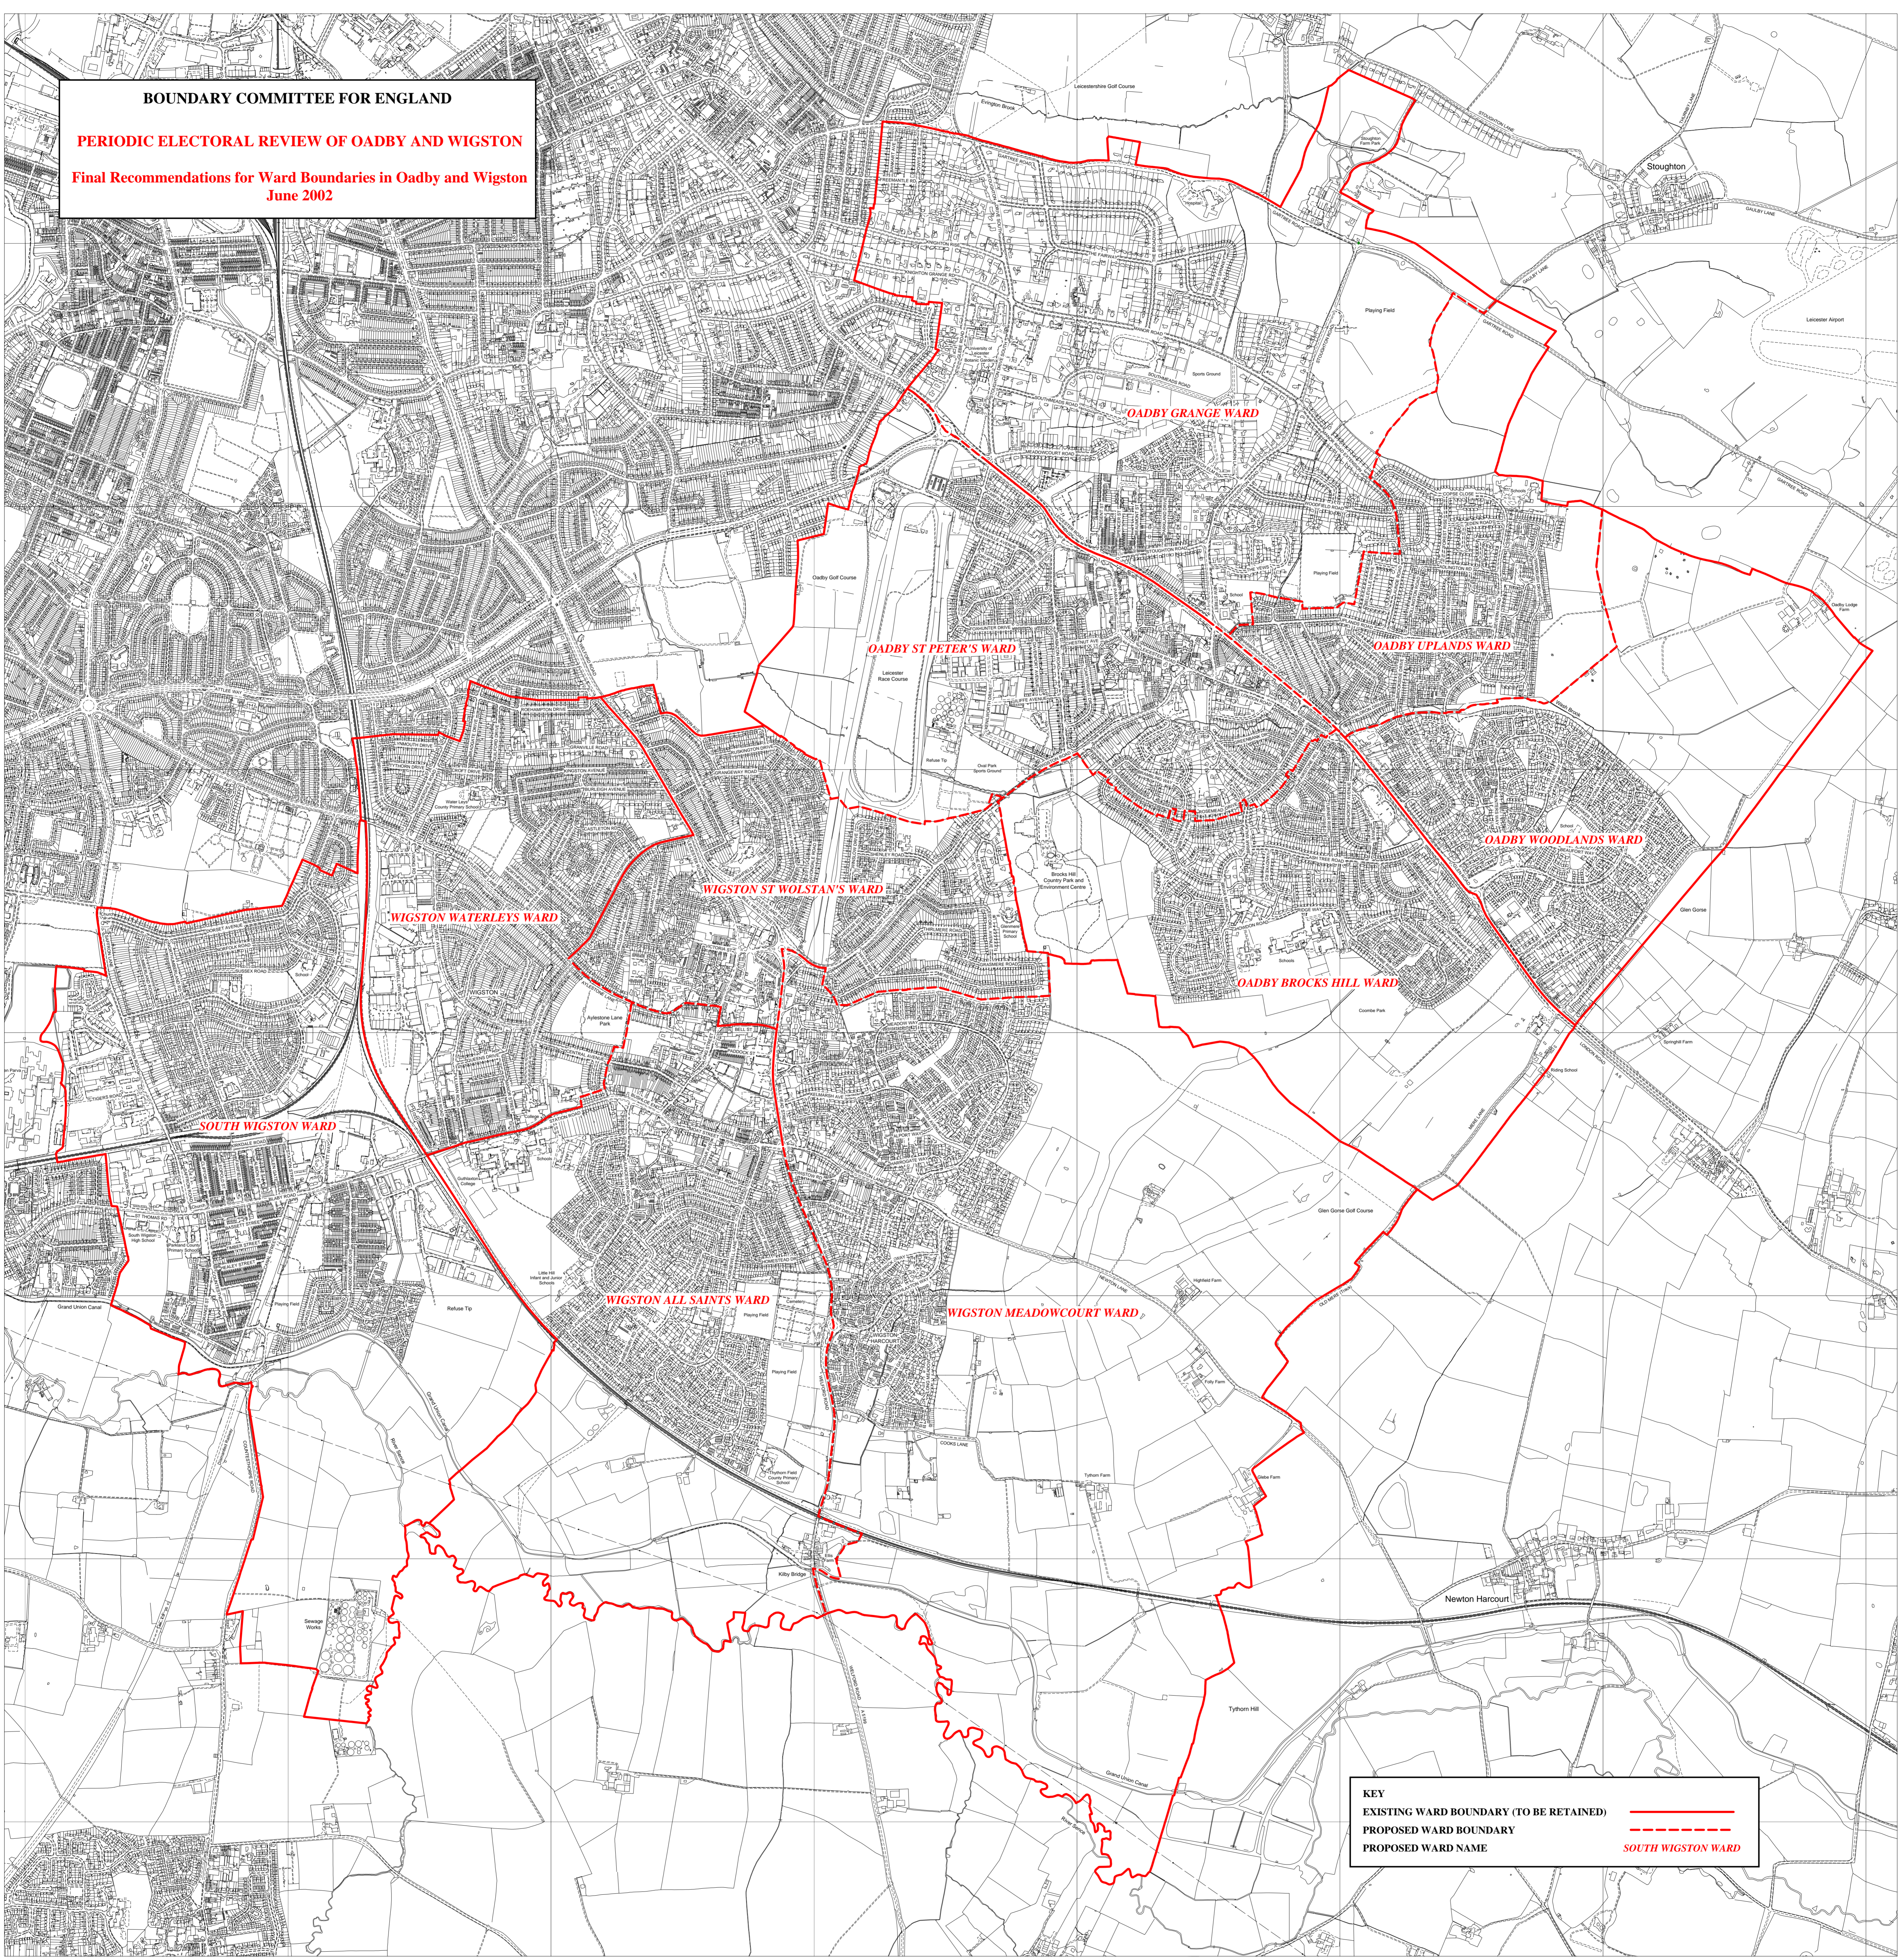

BOUNDARY COMMITTEE FOR ENGLAND

PERIODIC ELECTORAL REVIEW OF OADBY AND WIGSTON

**Final Recommendations for Ward Boundaries in Oadby and Wigston
June 2002**

KEY	
EXISTING WARD BOUNDARY (TO BE RETAINED)	
PROPOSED WARD BOUNDARY	
PROPOSED WARD NAME	SOUTH WIGSTON WARD