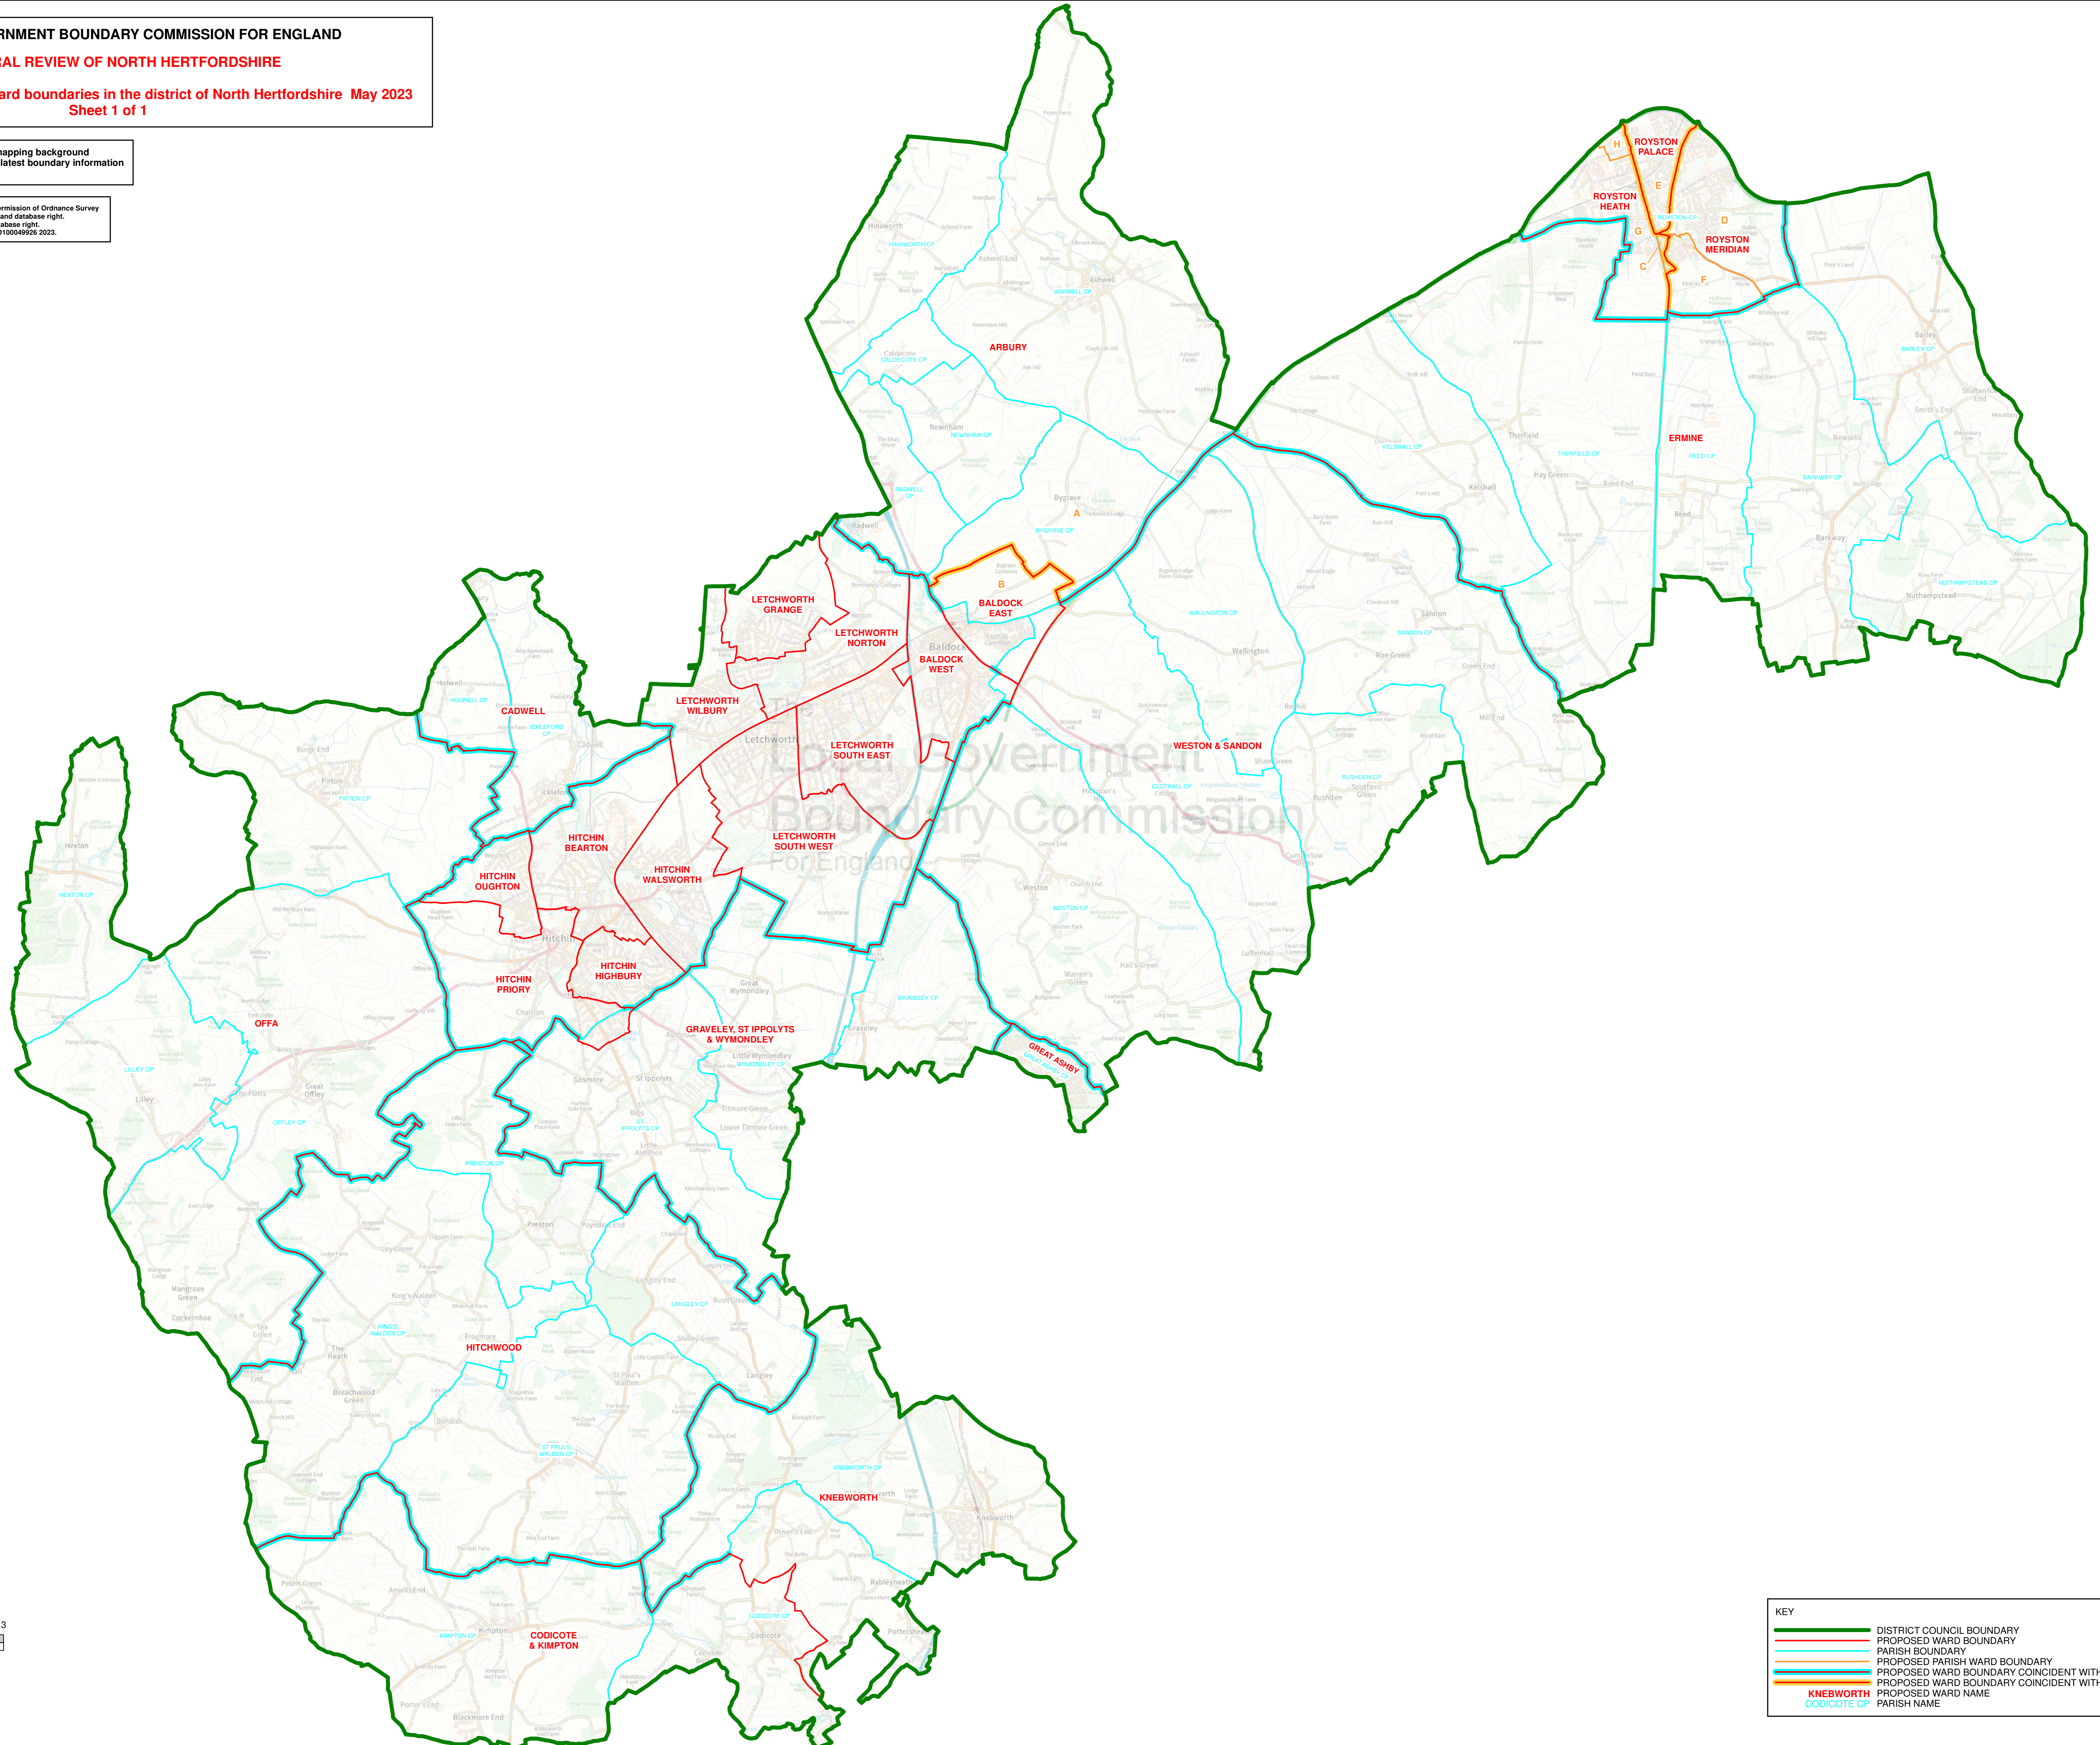

THE LOCAL GOVERNMENT BOUNDARY COMMISSION FOR ENGLAND

ELECTORAL REVIEW OF NORTH HERTFORDSHIRE

Final recommendations for ward boundaries in the district of North Hertfordshire May 2023
Sheet 1 of 1

Boundary alignment and names shown on the mapping background may not be up to date. They may differ from the latest boundary information applied as part of this review.

KEY TO PARISH WARDS

- BYGRAVE CP
- A BYGRAVE EAST
- B BYGRAVE WEST
- ROYSTON CP
- C ROYSTON GARDEN LANE
- D ROYSTON MERIDIAN
- E ROYSTON PALACE
- F ROYSTON SOUTH
- G ROYSTON WEST
- H ROYSTON WILLOWSIDE

KEY	
	DISTRICT COUNCIL BOUNDARY
	PROPOSED WARD BOUNDARY
	PARISH BOUNDARY
	PROPOSED PARISH WARD BOUNDARY
	PROPOSED WARD BOUNDARY COINCIDENT WITH PARISH BOUNDARY
	PROPOSED WARD BOUNDARY COINCIDENT WITH PROPOSED PARISH WARD BOUNDARY
	PROPOSED WARD NAME
	PARISH NAME