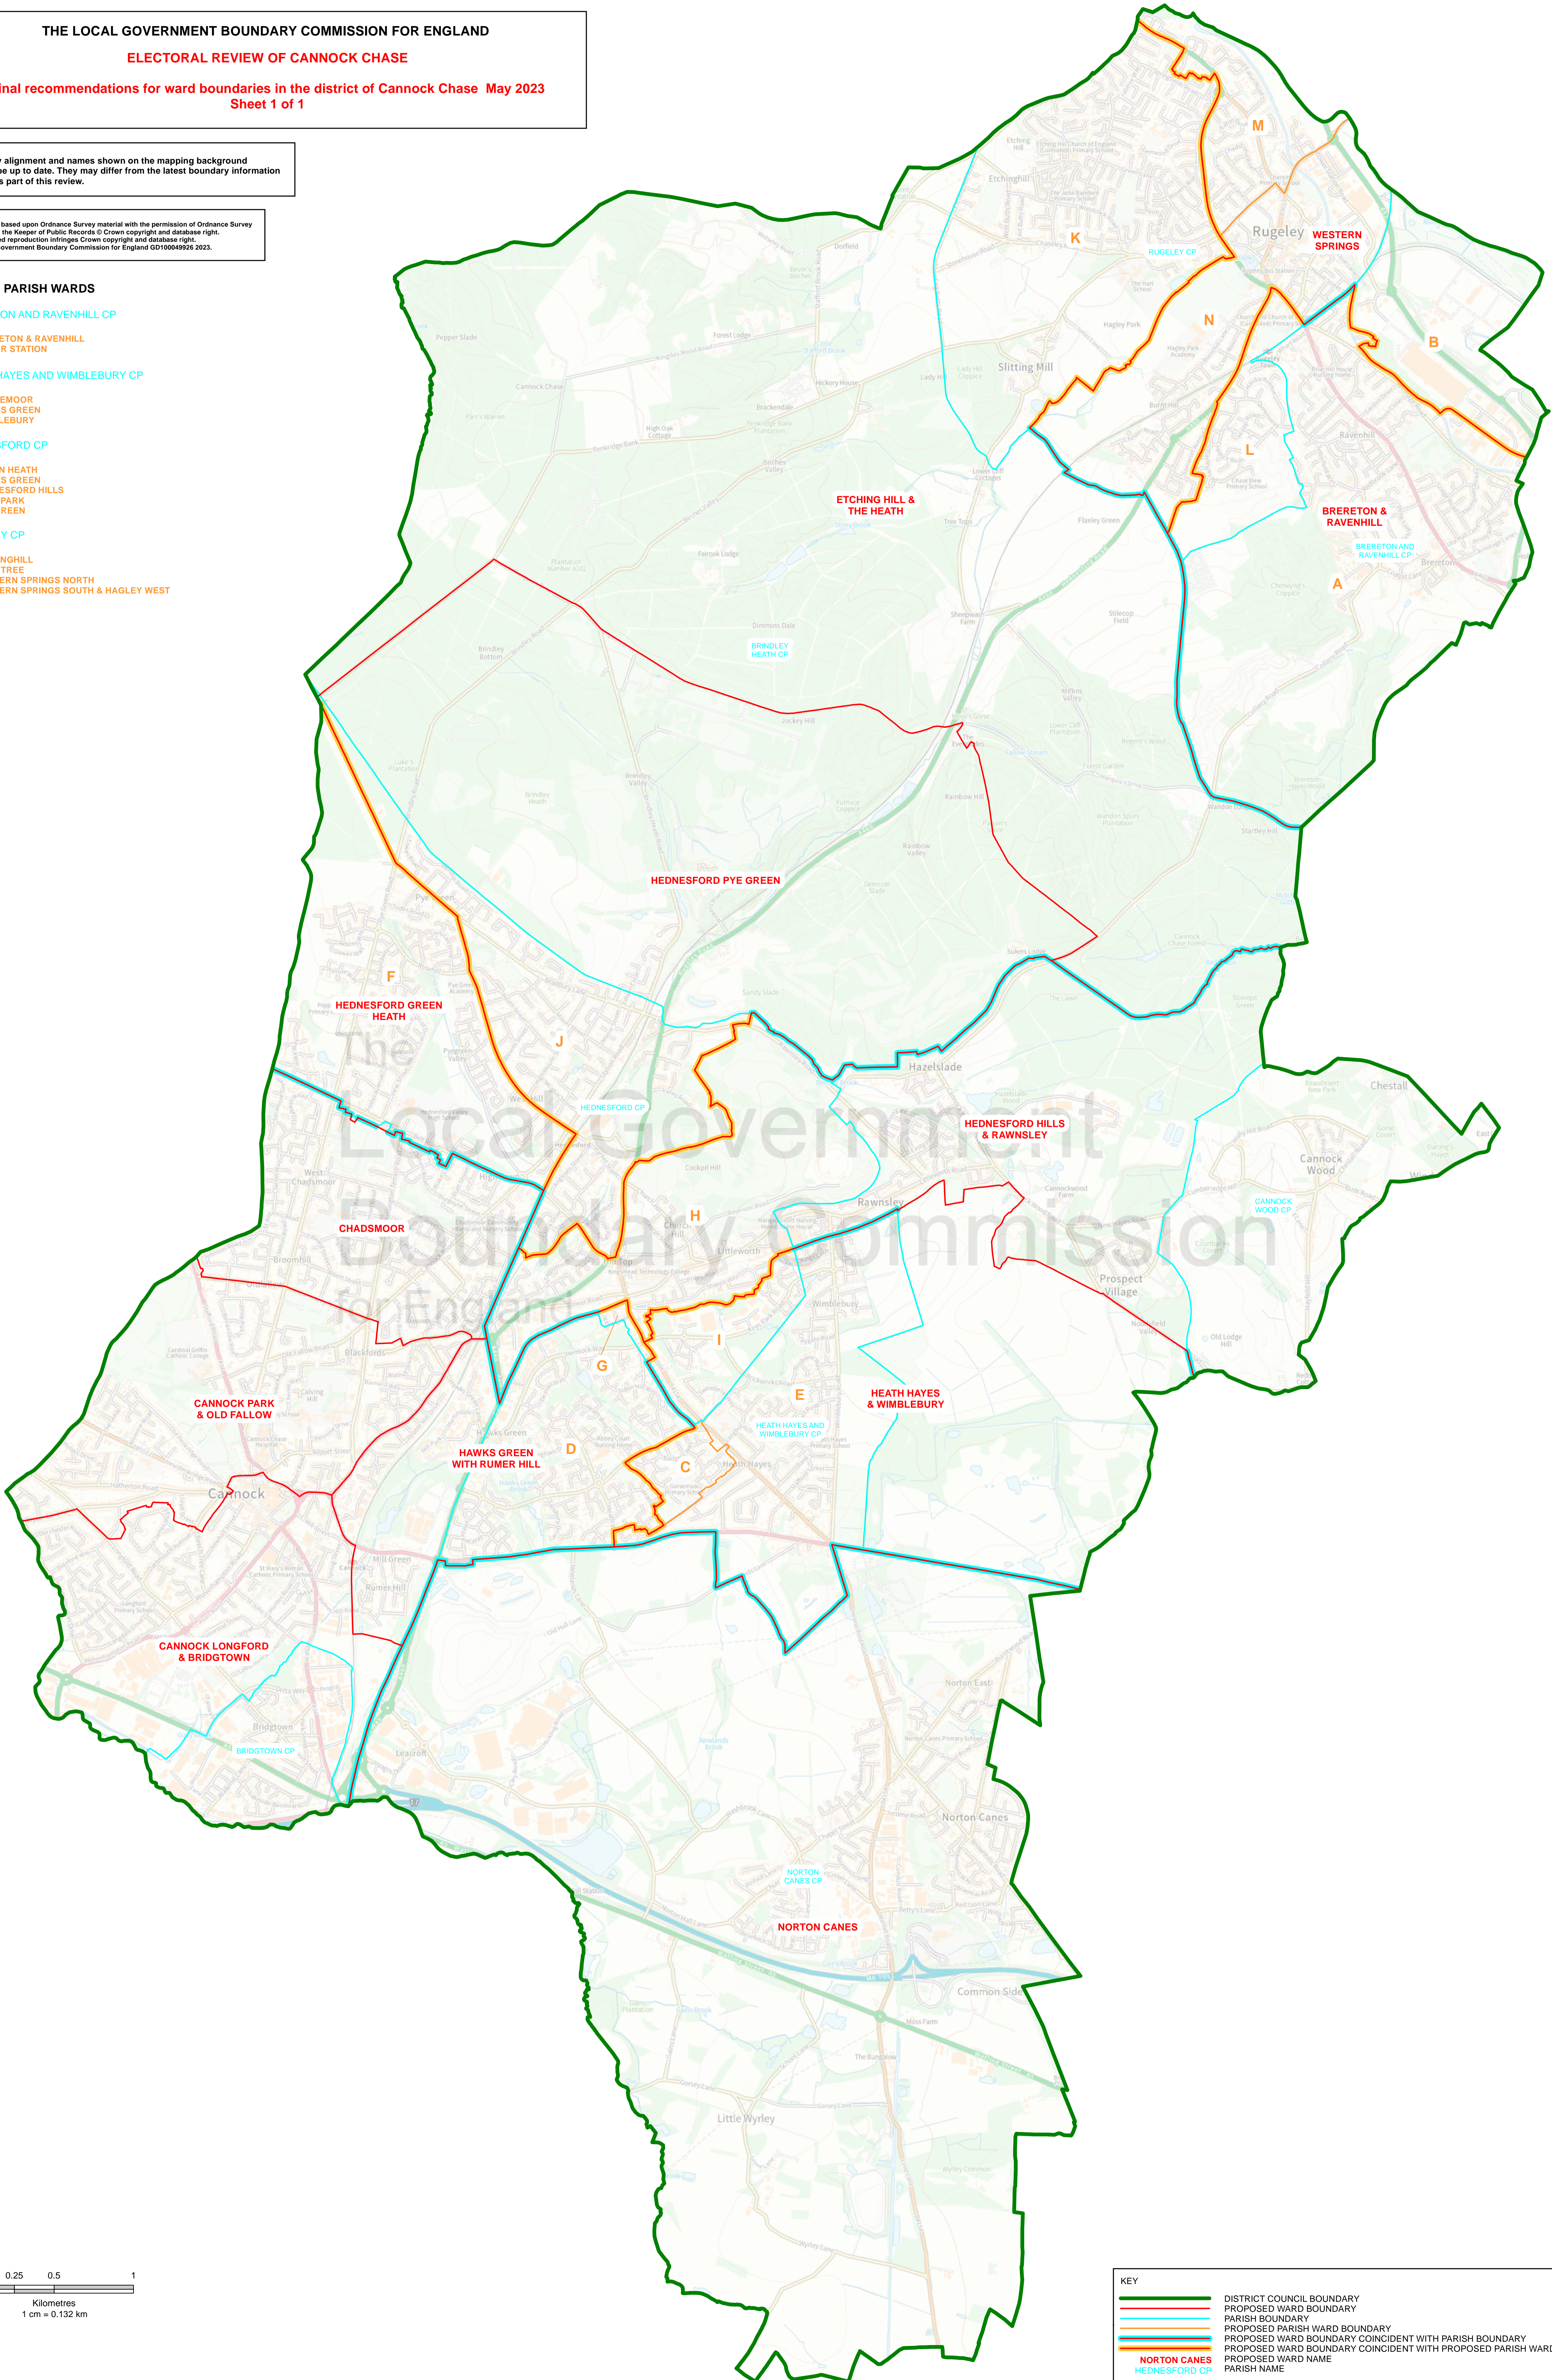

THE LOCAL GOVERNMENT BOUNDARY COMMISSION FOR ENGLAND

ELECTORAL REVIEW OF CANNOCK CHASE

Final recommendations for ward boundaries in the district of Cannock Chase May 2023
Sheet 1 of 1

KEY TO PARISH WARDS

BRERETON AND RAVENHILL CP

- A BRERETON & RAVENHILL
- B POWER STATION

HEATH HAYES AND WIMBLEBURY CP

- C GORSEMOOR
- D HAWKS GREEN
- E WIMBLEBURY

HEDNESFORD CP

- F GREEN HEATH
- G HAWKS GREEN
- H HEDNESFORD HILLS
- I KEYS PARK
- J PYE GREEN

RUGELEY CP

- K ETCHINGHILL
- L PEAR TREE
- M WESTERN SPRINGS NORTH
- N WESTERN SPRINGS SOUTH & HAGLEY WEST

KEY	
	DISTRICT COUNCIL BOUNDARY
	PROPOSED WARD BOUNDARY
	PARISH BOUNDARY
	PROPOSED PARISH WARD BOUNDARY
	PROPOSED WARD BOUNDARY COINCIDENT WITH PARISH BOUNDARY
	PROPOSED WARD BOUNDARY COINCIDENT WITH PROPOSED PARISH WARD BOUNDARY
	NORTON CANES
	HEDNESFORD CP
	PARISH NAME