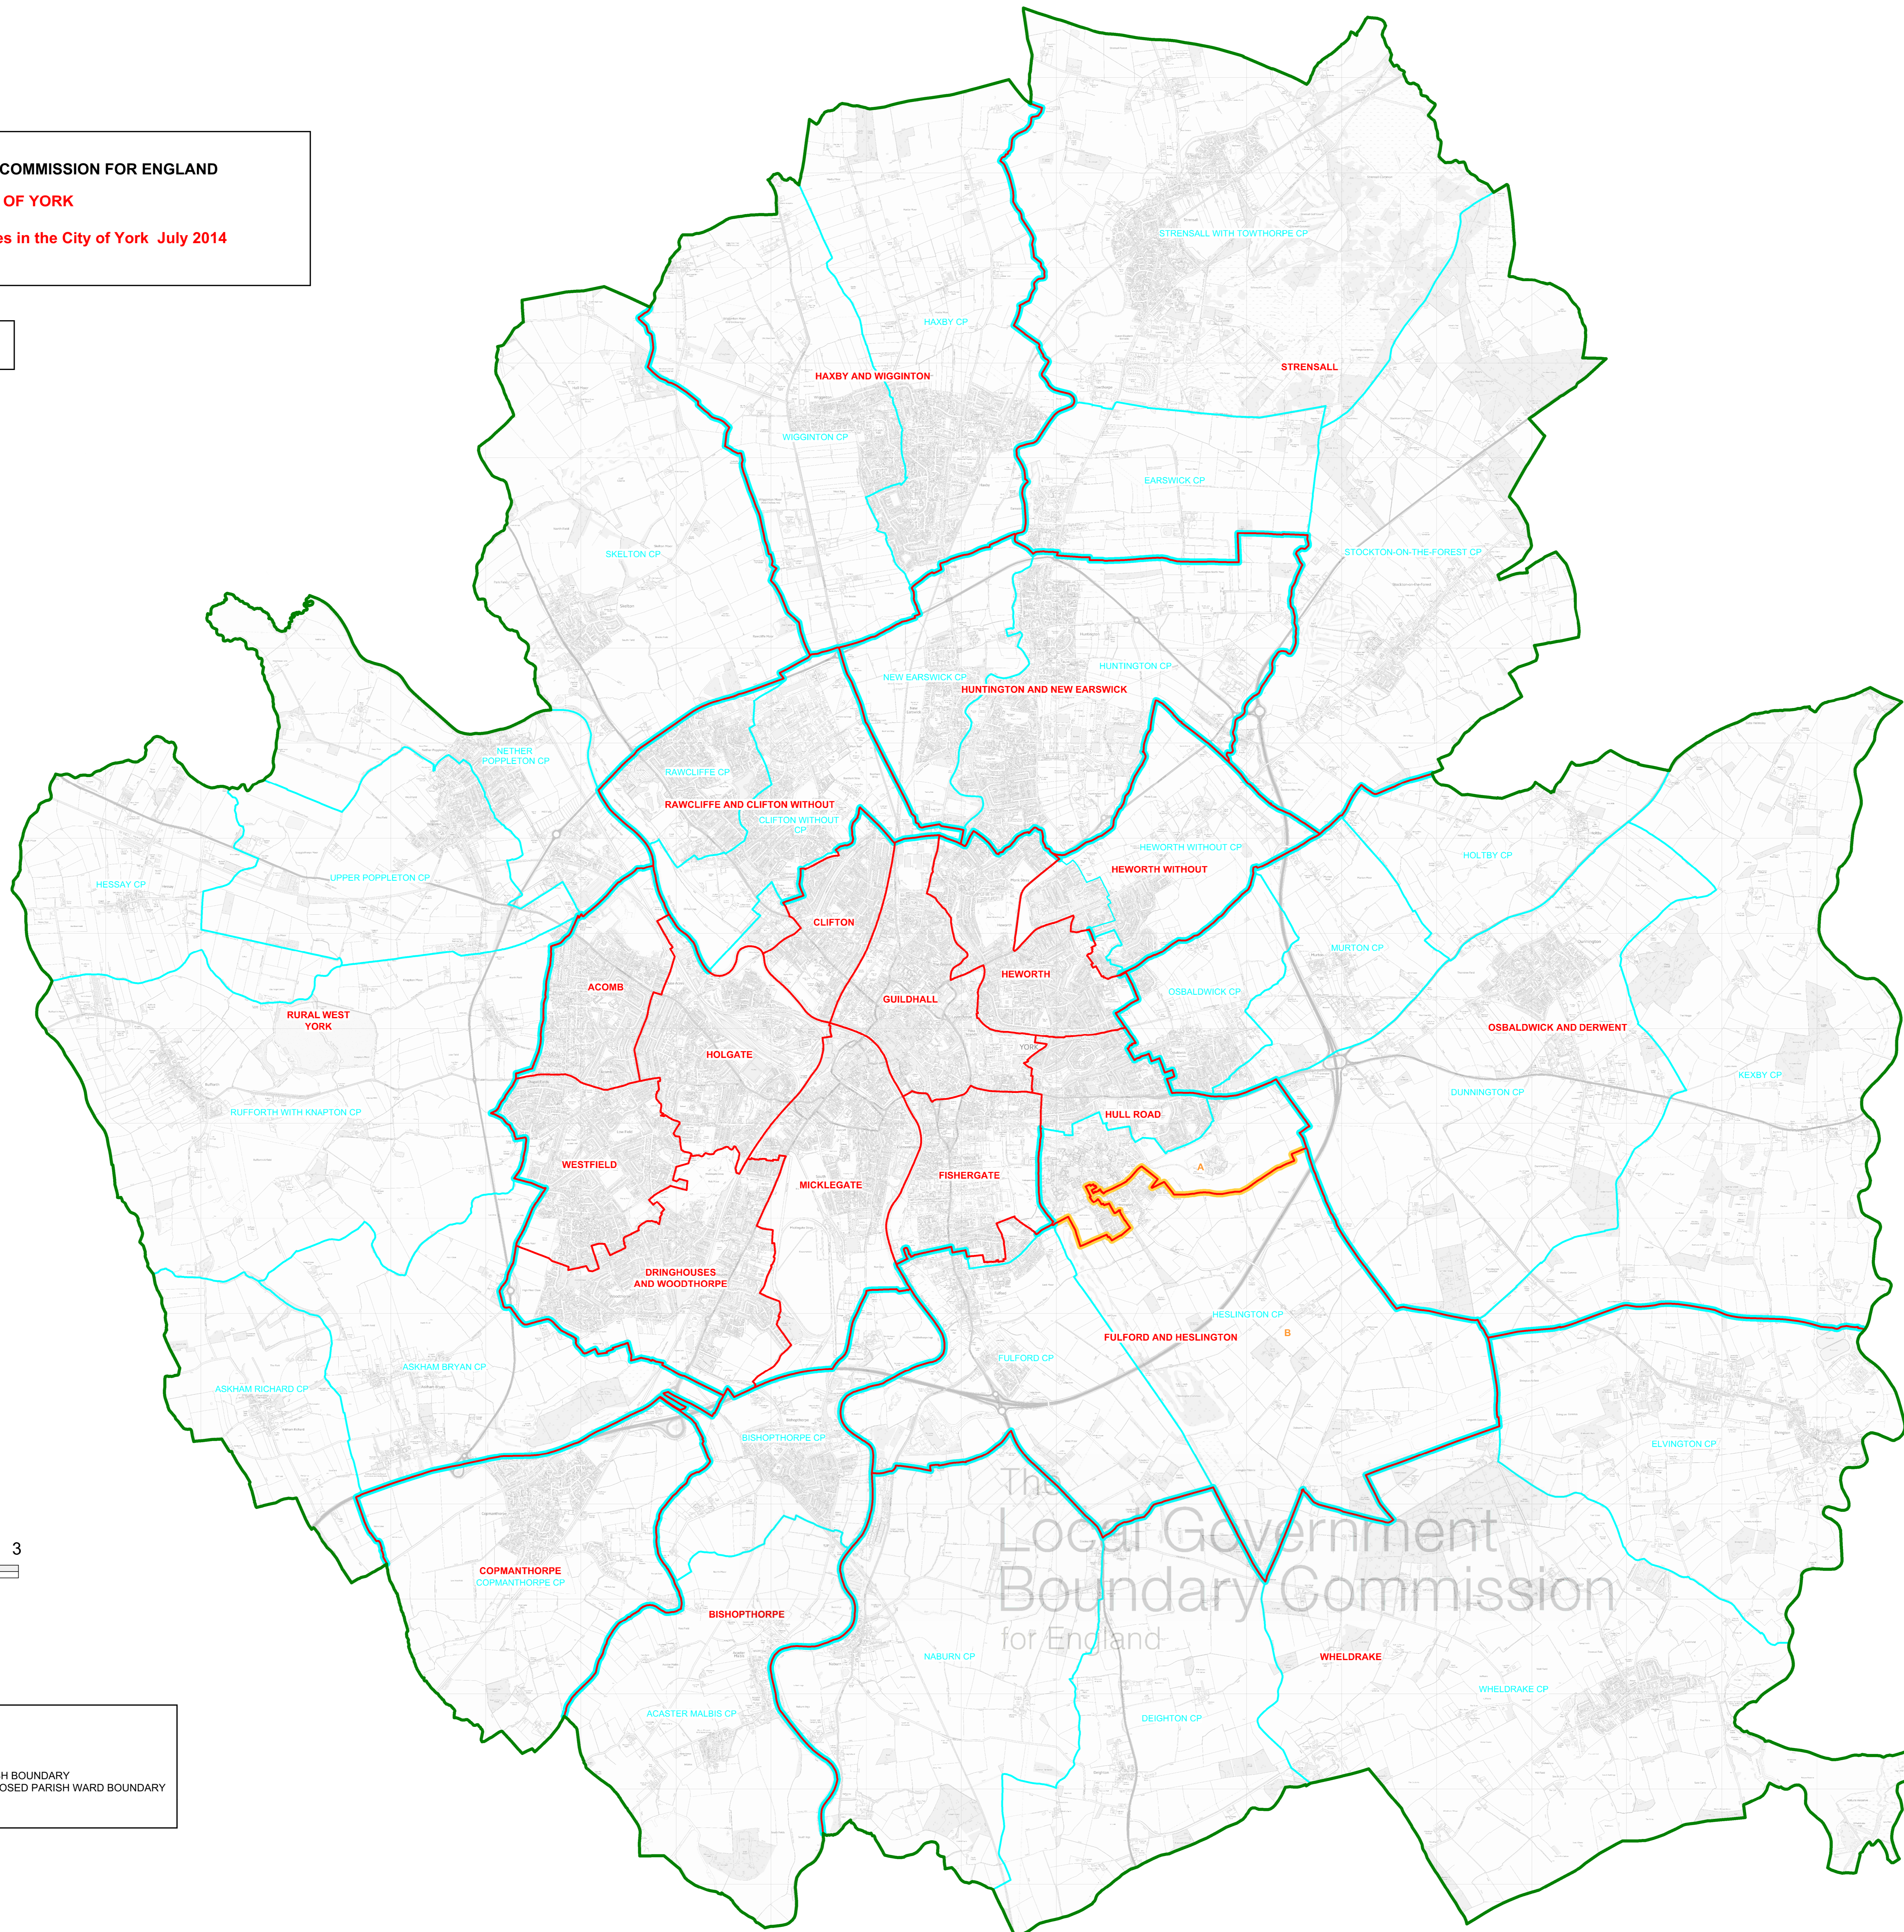

THE LOCAL GOVERNMENT BOUNDARY COMMISSION FOR ENGLAND
ELECTORAL REVIEW OF YORK
Final recommendations for ward boundaries in the City of York July 2014
Sheet 1 of 1

Boundary alignments and names shown on the mapping background may not be up to date. They may differ from the latest Boundary information applied as part of this review.

KEY TO PARISH WARDS

- HESLINGTON CP
- A HESLINGTON NORTH
- B HESLINGTON SOUTH

KEY	
	CITY COUNCIL BOUNDARY
	PROPOSED WARD BOUNDARY
	PARISH BOUNDARY
	PROPOSED WARD BOUNDARY COINCIDENT WITH PARISH BOUNDARY
	PROPOSED WARD BOUNDARY COINCIDENT WITH PROPOSED PARISH WARD BOUNDARY
	PROPOSED WARD NAME
	PARISH NAME