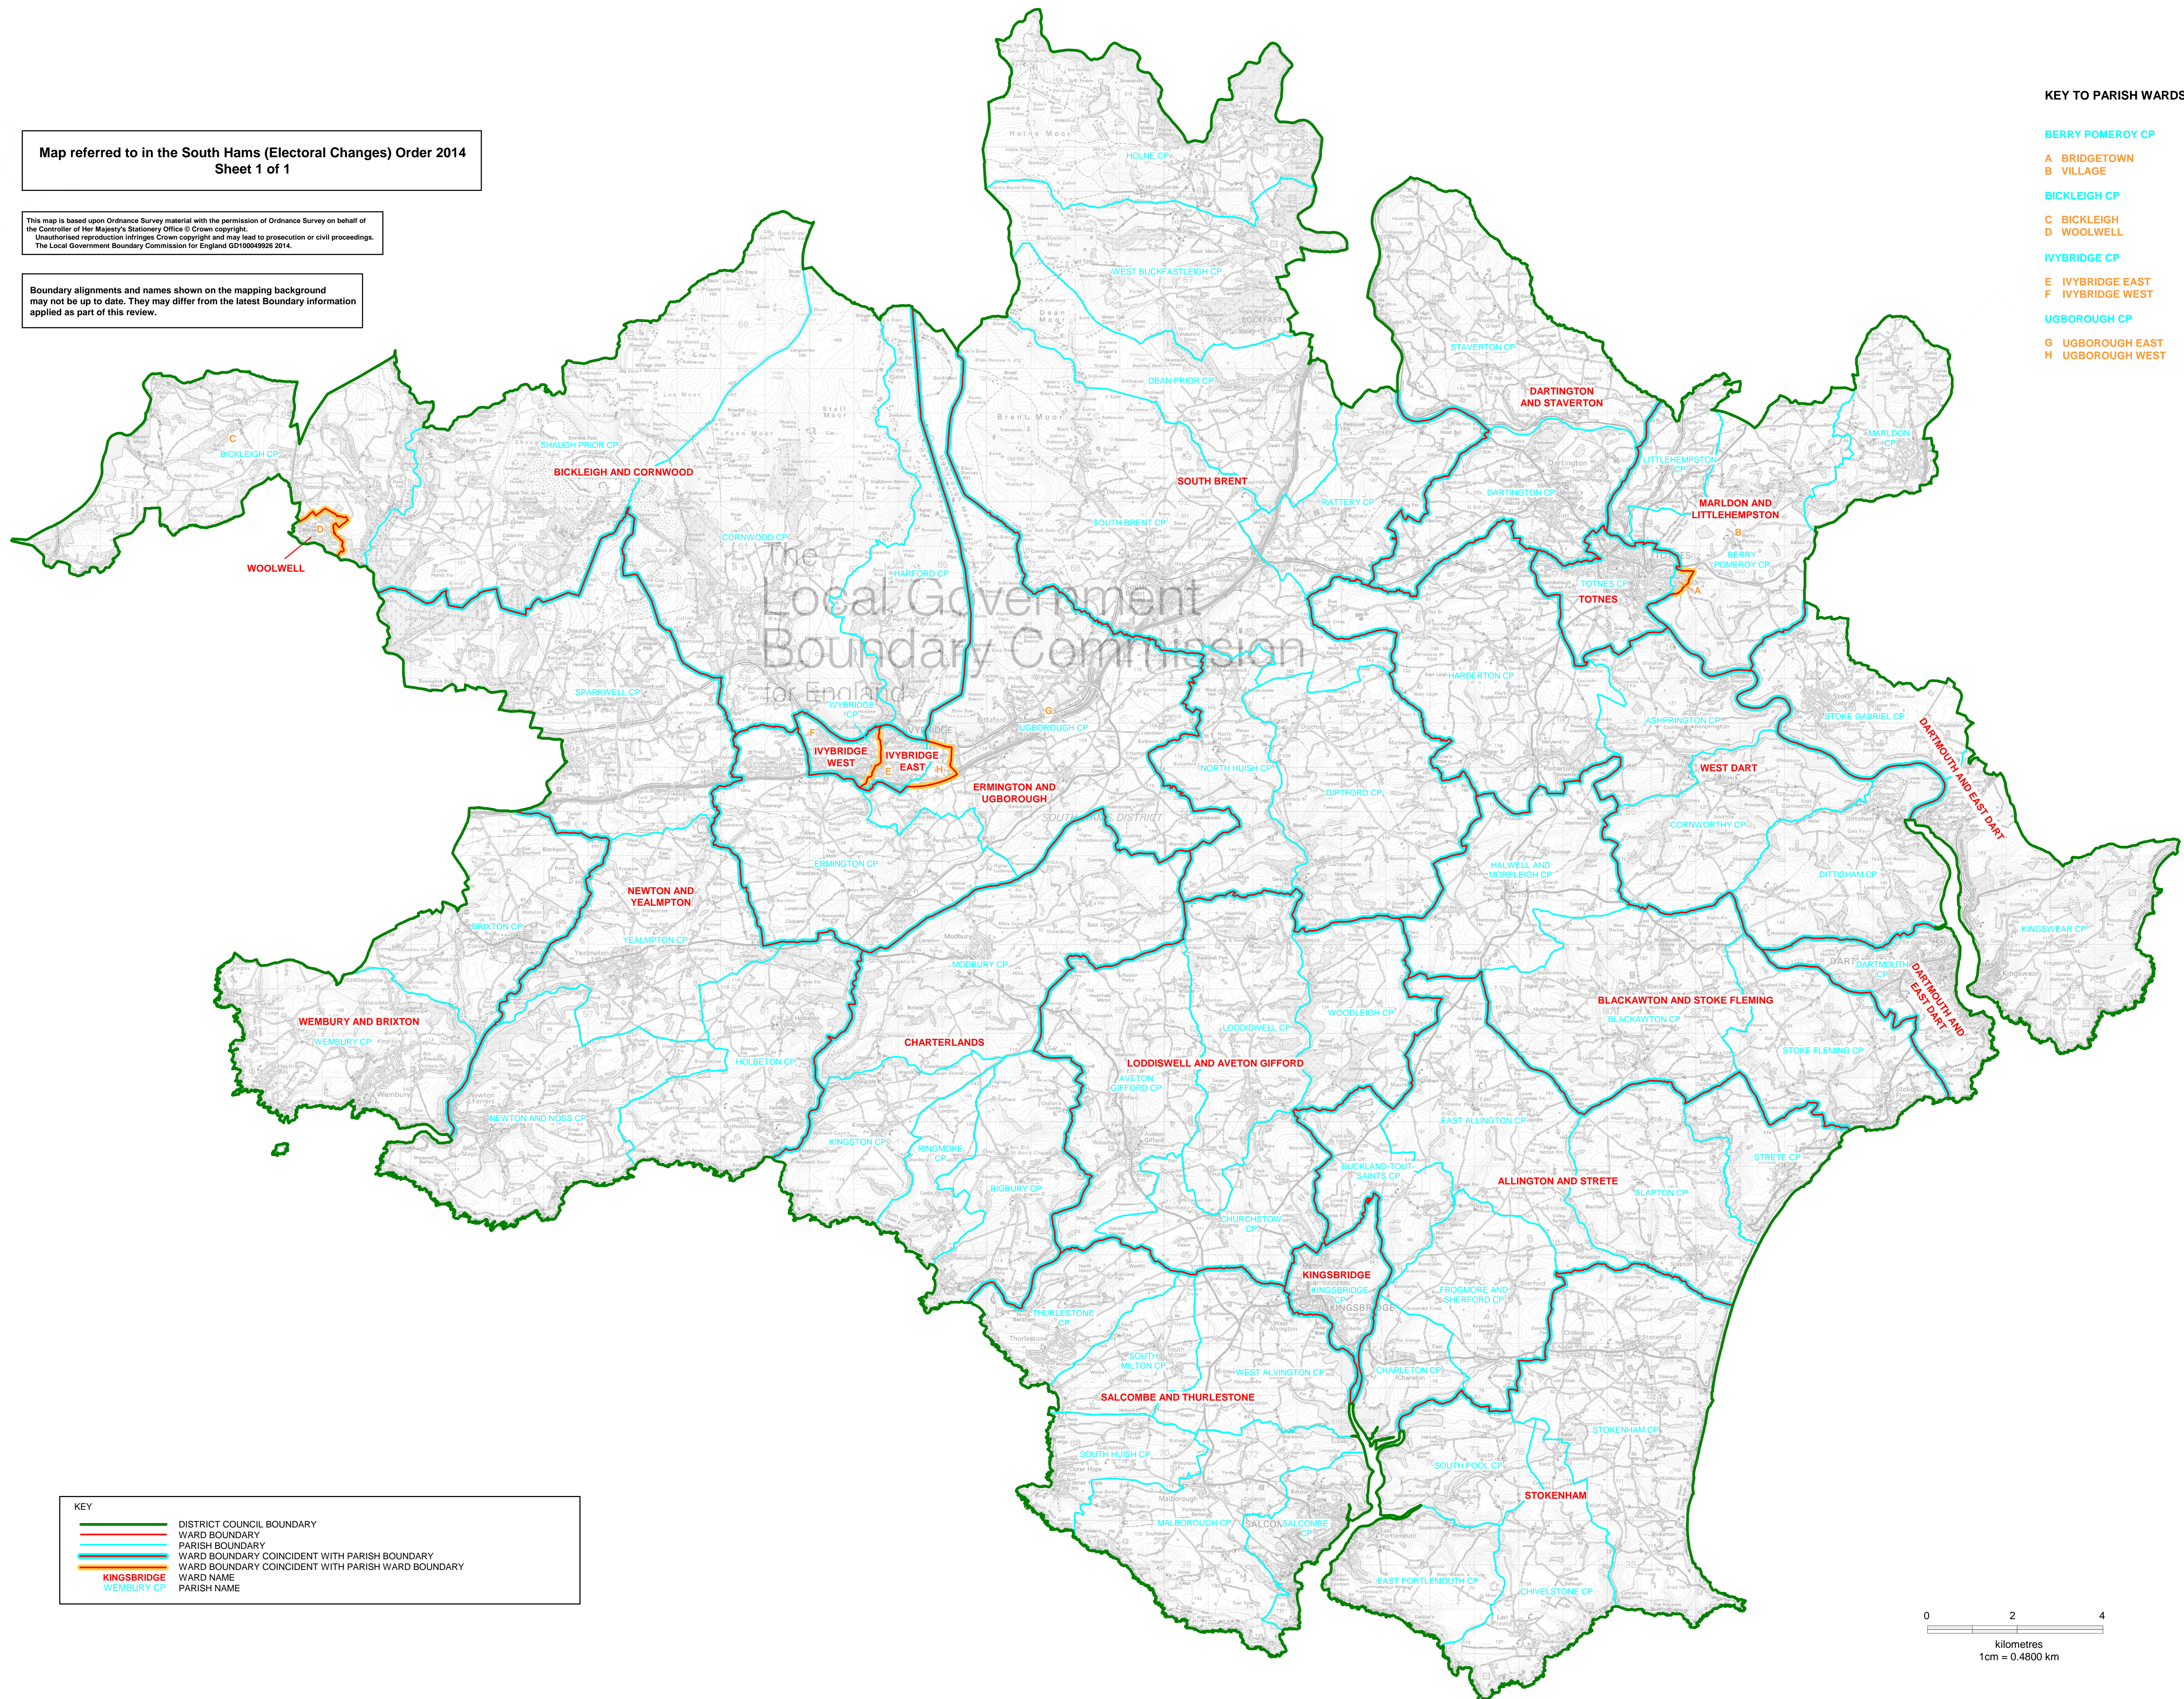

Map referred to in the South Hams (Electoral Changes) Order 2014
Sheet 1 of 1

Boundary alignments and names shown on the mapping background may not be up to date. They may differ from the latest Boundary information applied as part of this review.

KEY TO PARISH WARDS

- BERRY POMEROY CP
- A BRIDGETOWN
- B VILLAGE
- BICKLEIGH CP
- C BICKLEIGH
- D WOOLWELL
- IVYBRIDGE CP
- E IVYBRIDGE EAST
- F IVYBRIDGE WEST
- UGBOROUGH CP
- G UGBOROUGH EAST
- H UGBOROUGH WEST

KEY

- DISTRICT COUNCIL BOUNDARY
- WARD BOUNDARY
- PARISH BOUNDARY
- WARD BOUNDARY COINCIDENT WITH PARISH BOUNDARY
- WARD BOUNDARY COINCIDENT WITH PARISH WARD BOUNDARY
- KINGSBRIDGE WARD NAME
- WEMBURY CP PARISH NAME