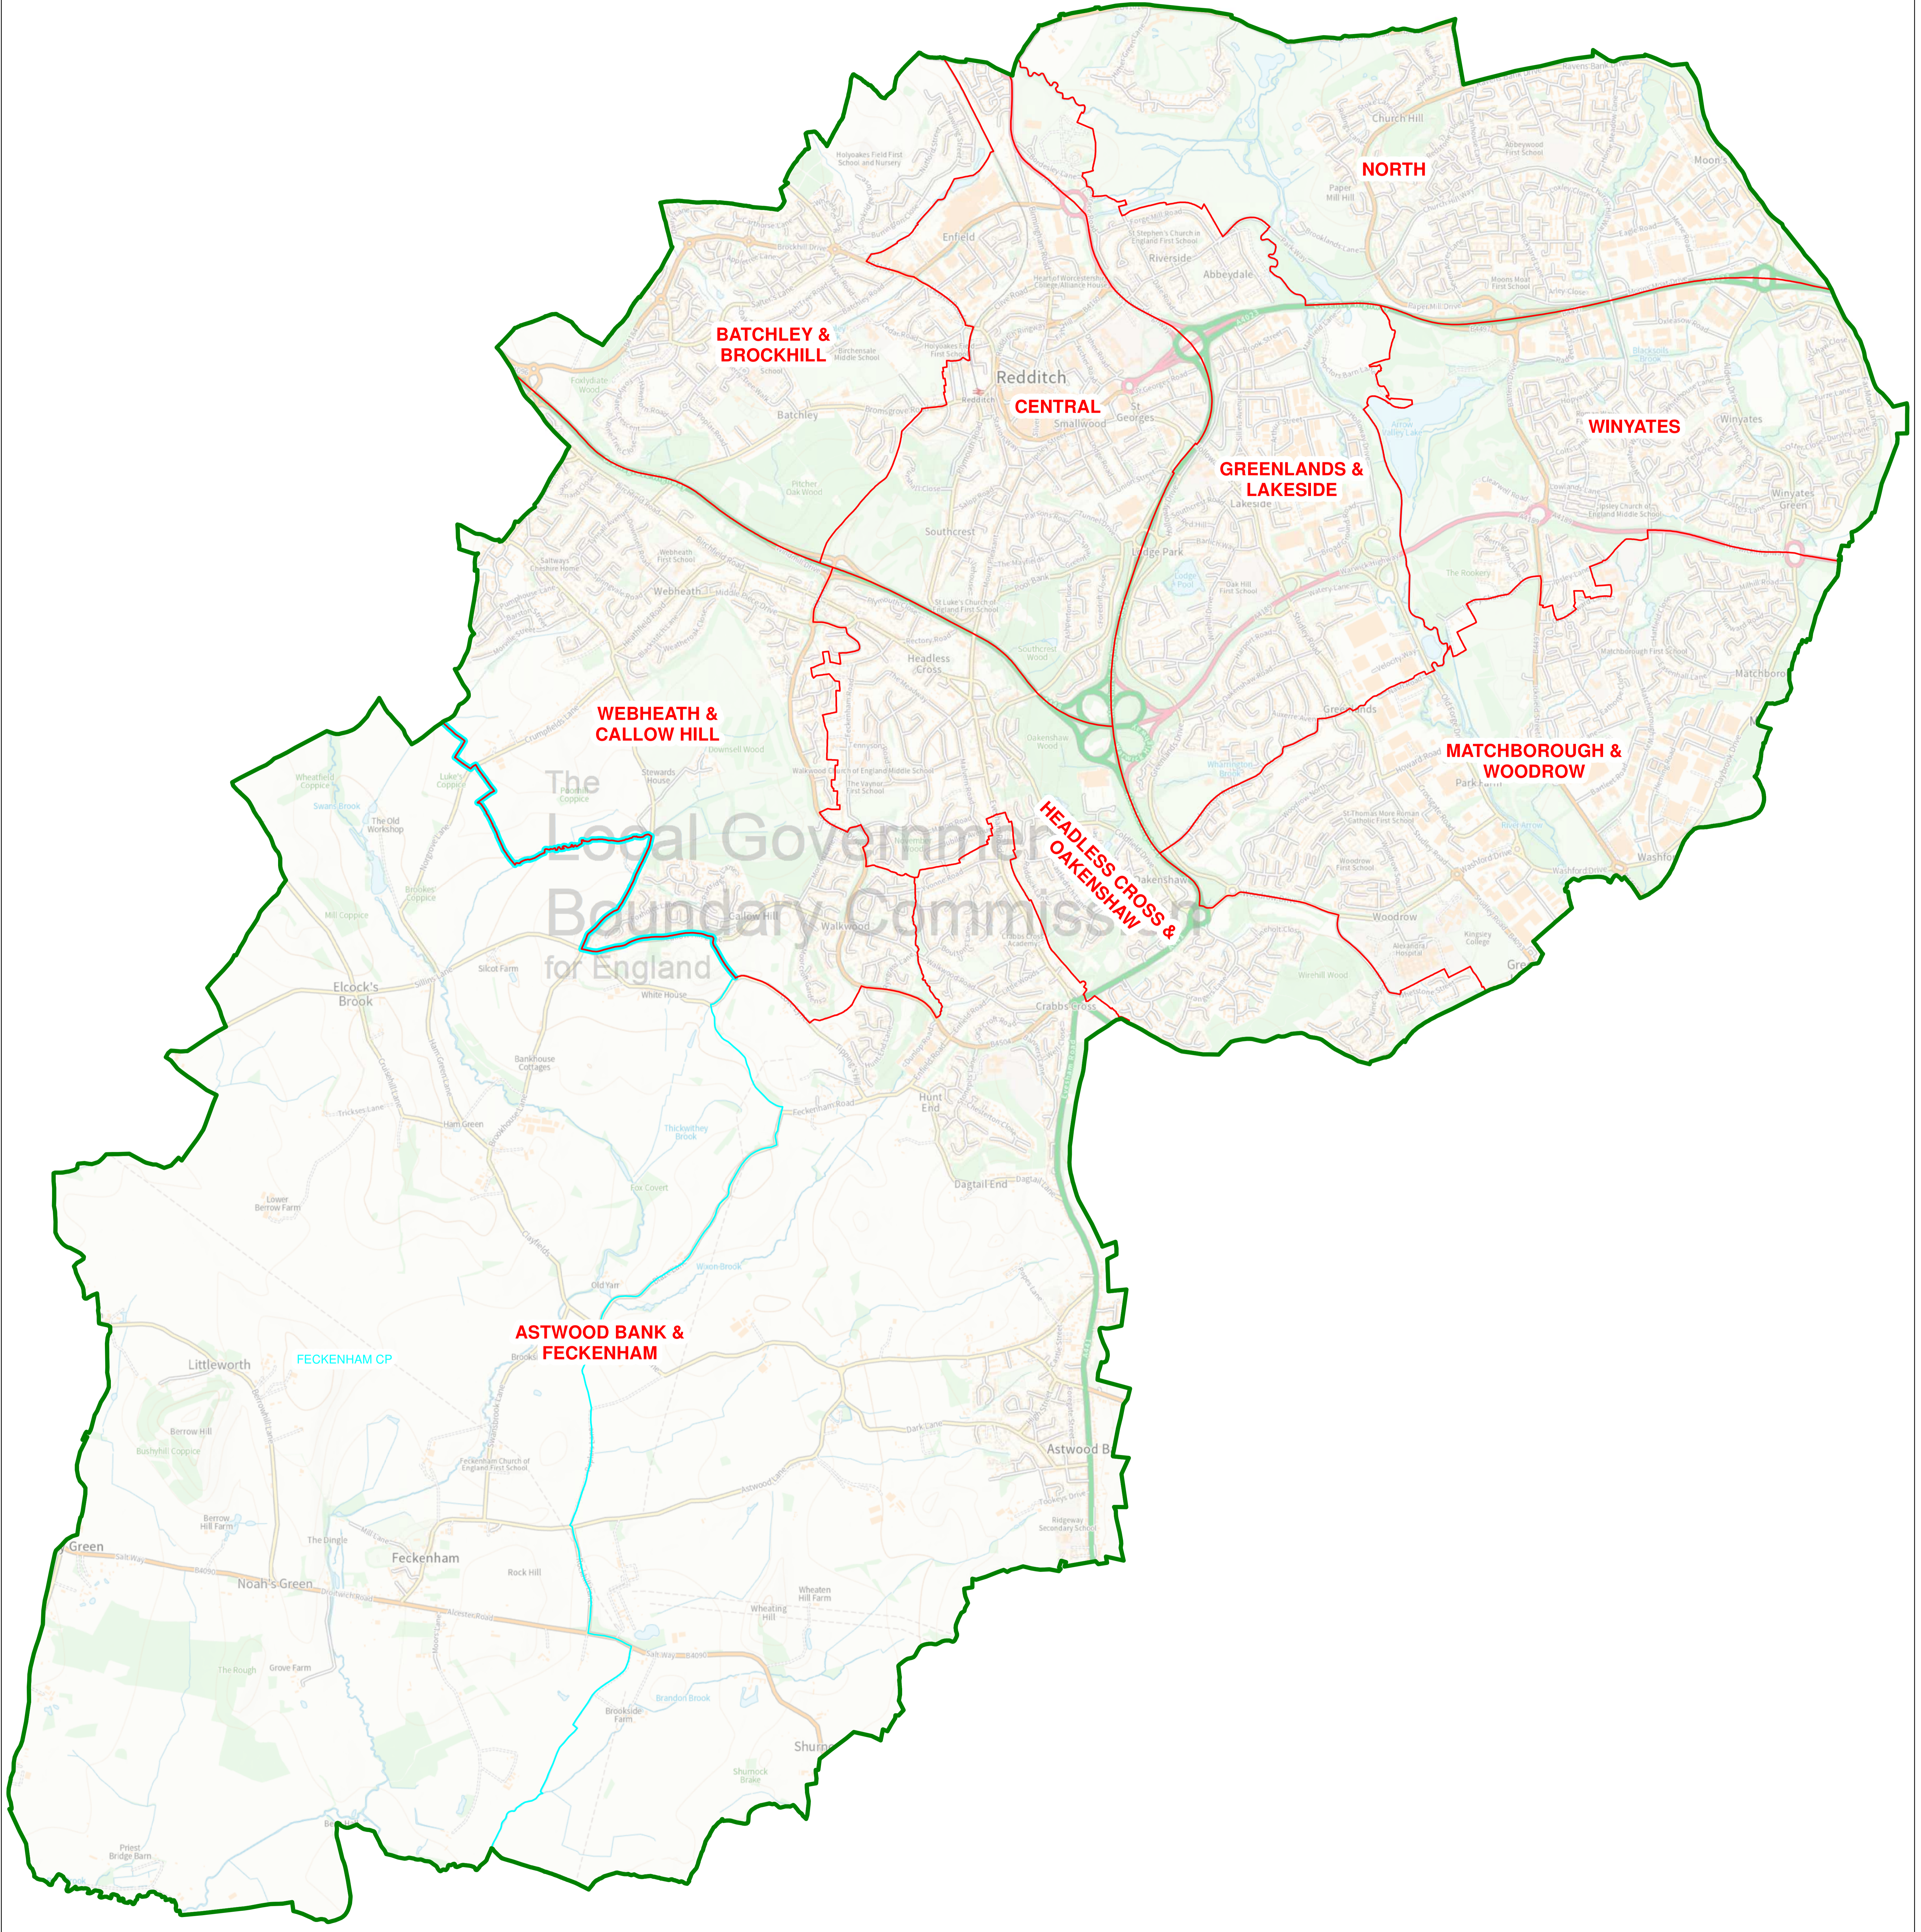

Map referred to in the Redditch (Electoral Changes) Order 2023
Sheet 1 of 1

Boundary alignment and names shown on the mapping background
may not be up to date. They may differ from the latest boundary information
applied as part of this review.

KEY	
	BOROUGH COUNCIL BOUNDARY
	WARD BOUNDARY
	PARISH BOUNDARY
	WARD BOUNDARY COINCIDENT WITH PARISH BOUNDARY
	WINYATES WARD NAME
	FECKENHAM CP PARISH NAME