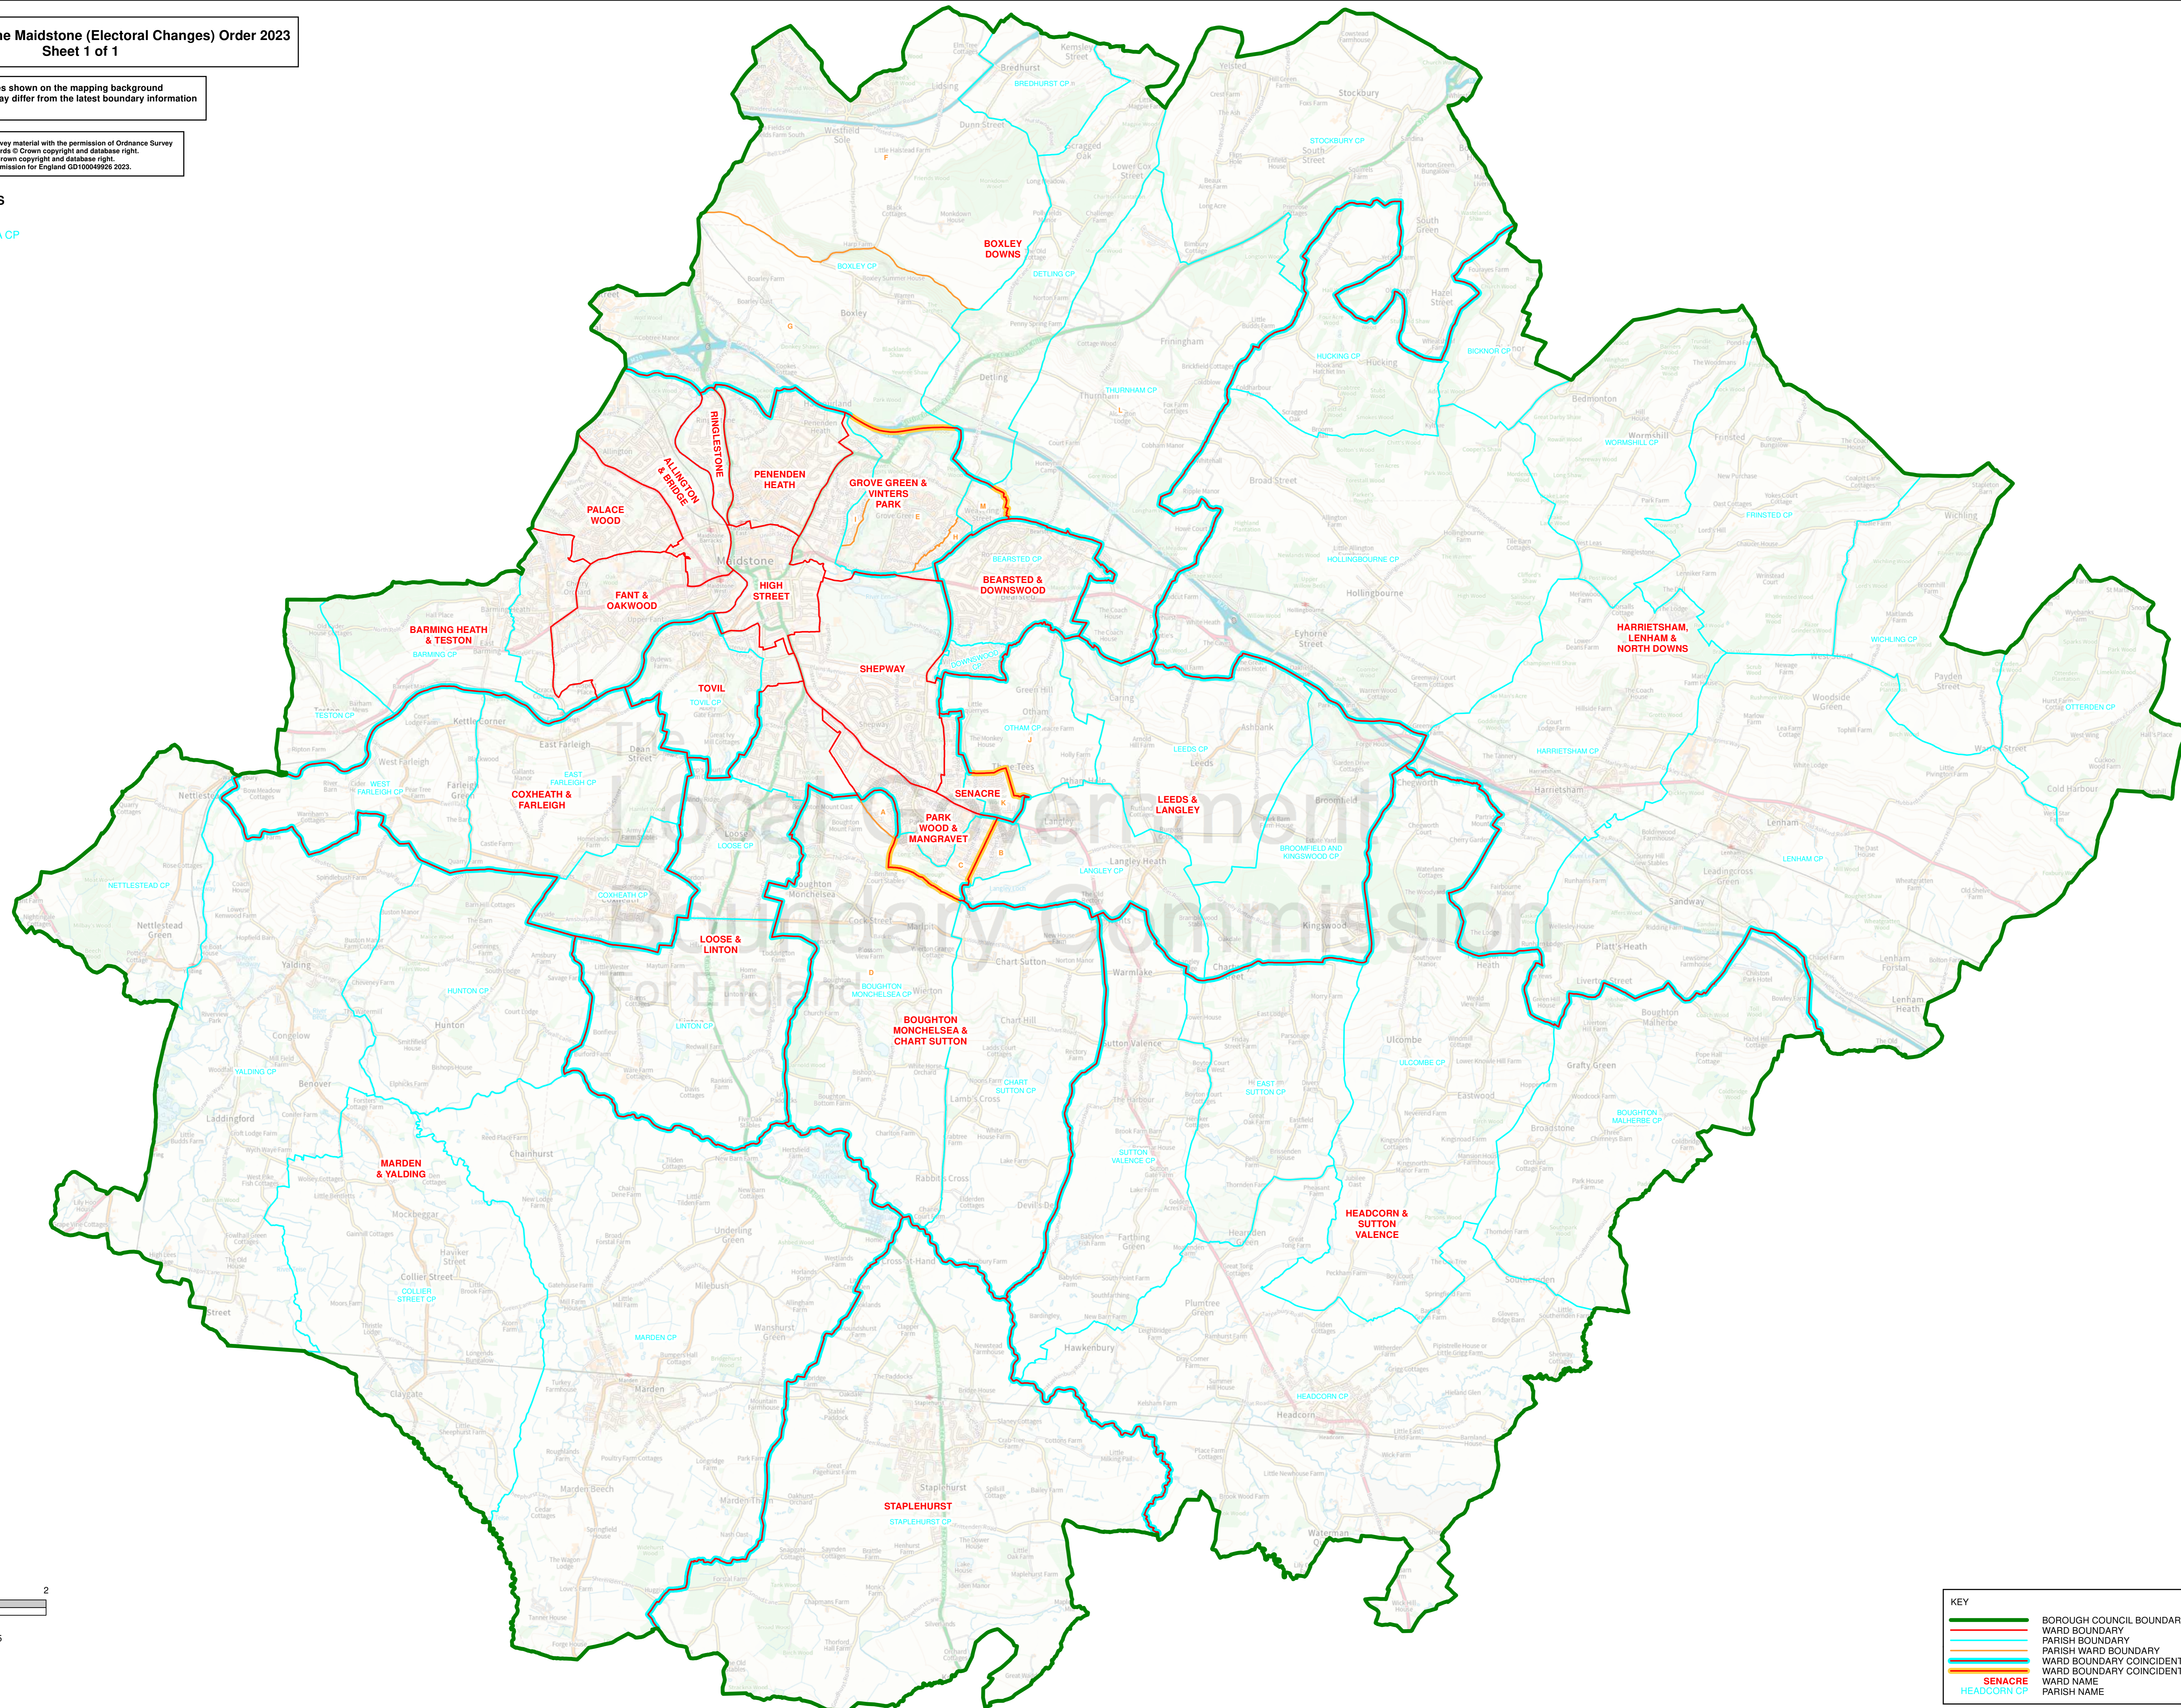

Map referred to in the Maidstone (Electoral Changes) Order 2023
Sheet 1 of 1

KEY TO PARISH WARDS

BOUGHTON MONCHELSEA CP

- A JOY WOOD
- B LANGLEY PARK
- C NORTH
- D SOUTH

BOXLEY CP

- E BOXLEY GROVE GREEN
- F BOXLEY NORTH
- G BOXLEY SOUTH
- H BOXLEY SOUTH EAST
- I BOXLEY WOODLANDS

OTHAM CP

- J OTHAM NORTH
- K OTHAM SOUTH

THURNHAM CP

- L THURNHAM EAST
- M THURNHAM WEST

KEY	
	BOROUGH COUNCIL BOUNDARY
	WARD BOUNDARY
	PARISH BOUNDARY
	PARISH WARD BOUNDARY
	WARD BOUNDARY COINCIDENT WITH PARISH BOUNDARY
	WARD BOUNDARY COINCIDENT WITH PARISH WARD BOUNDARY
	SENACRE WARD NAME
	HEADCORN CP PARISH NAME