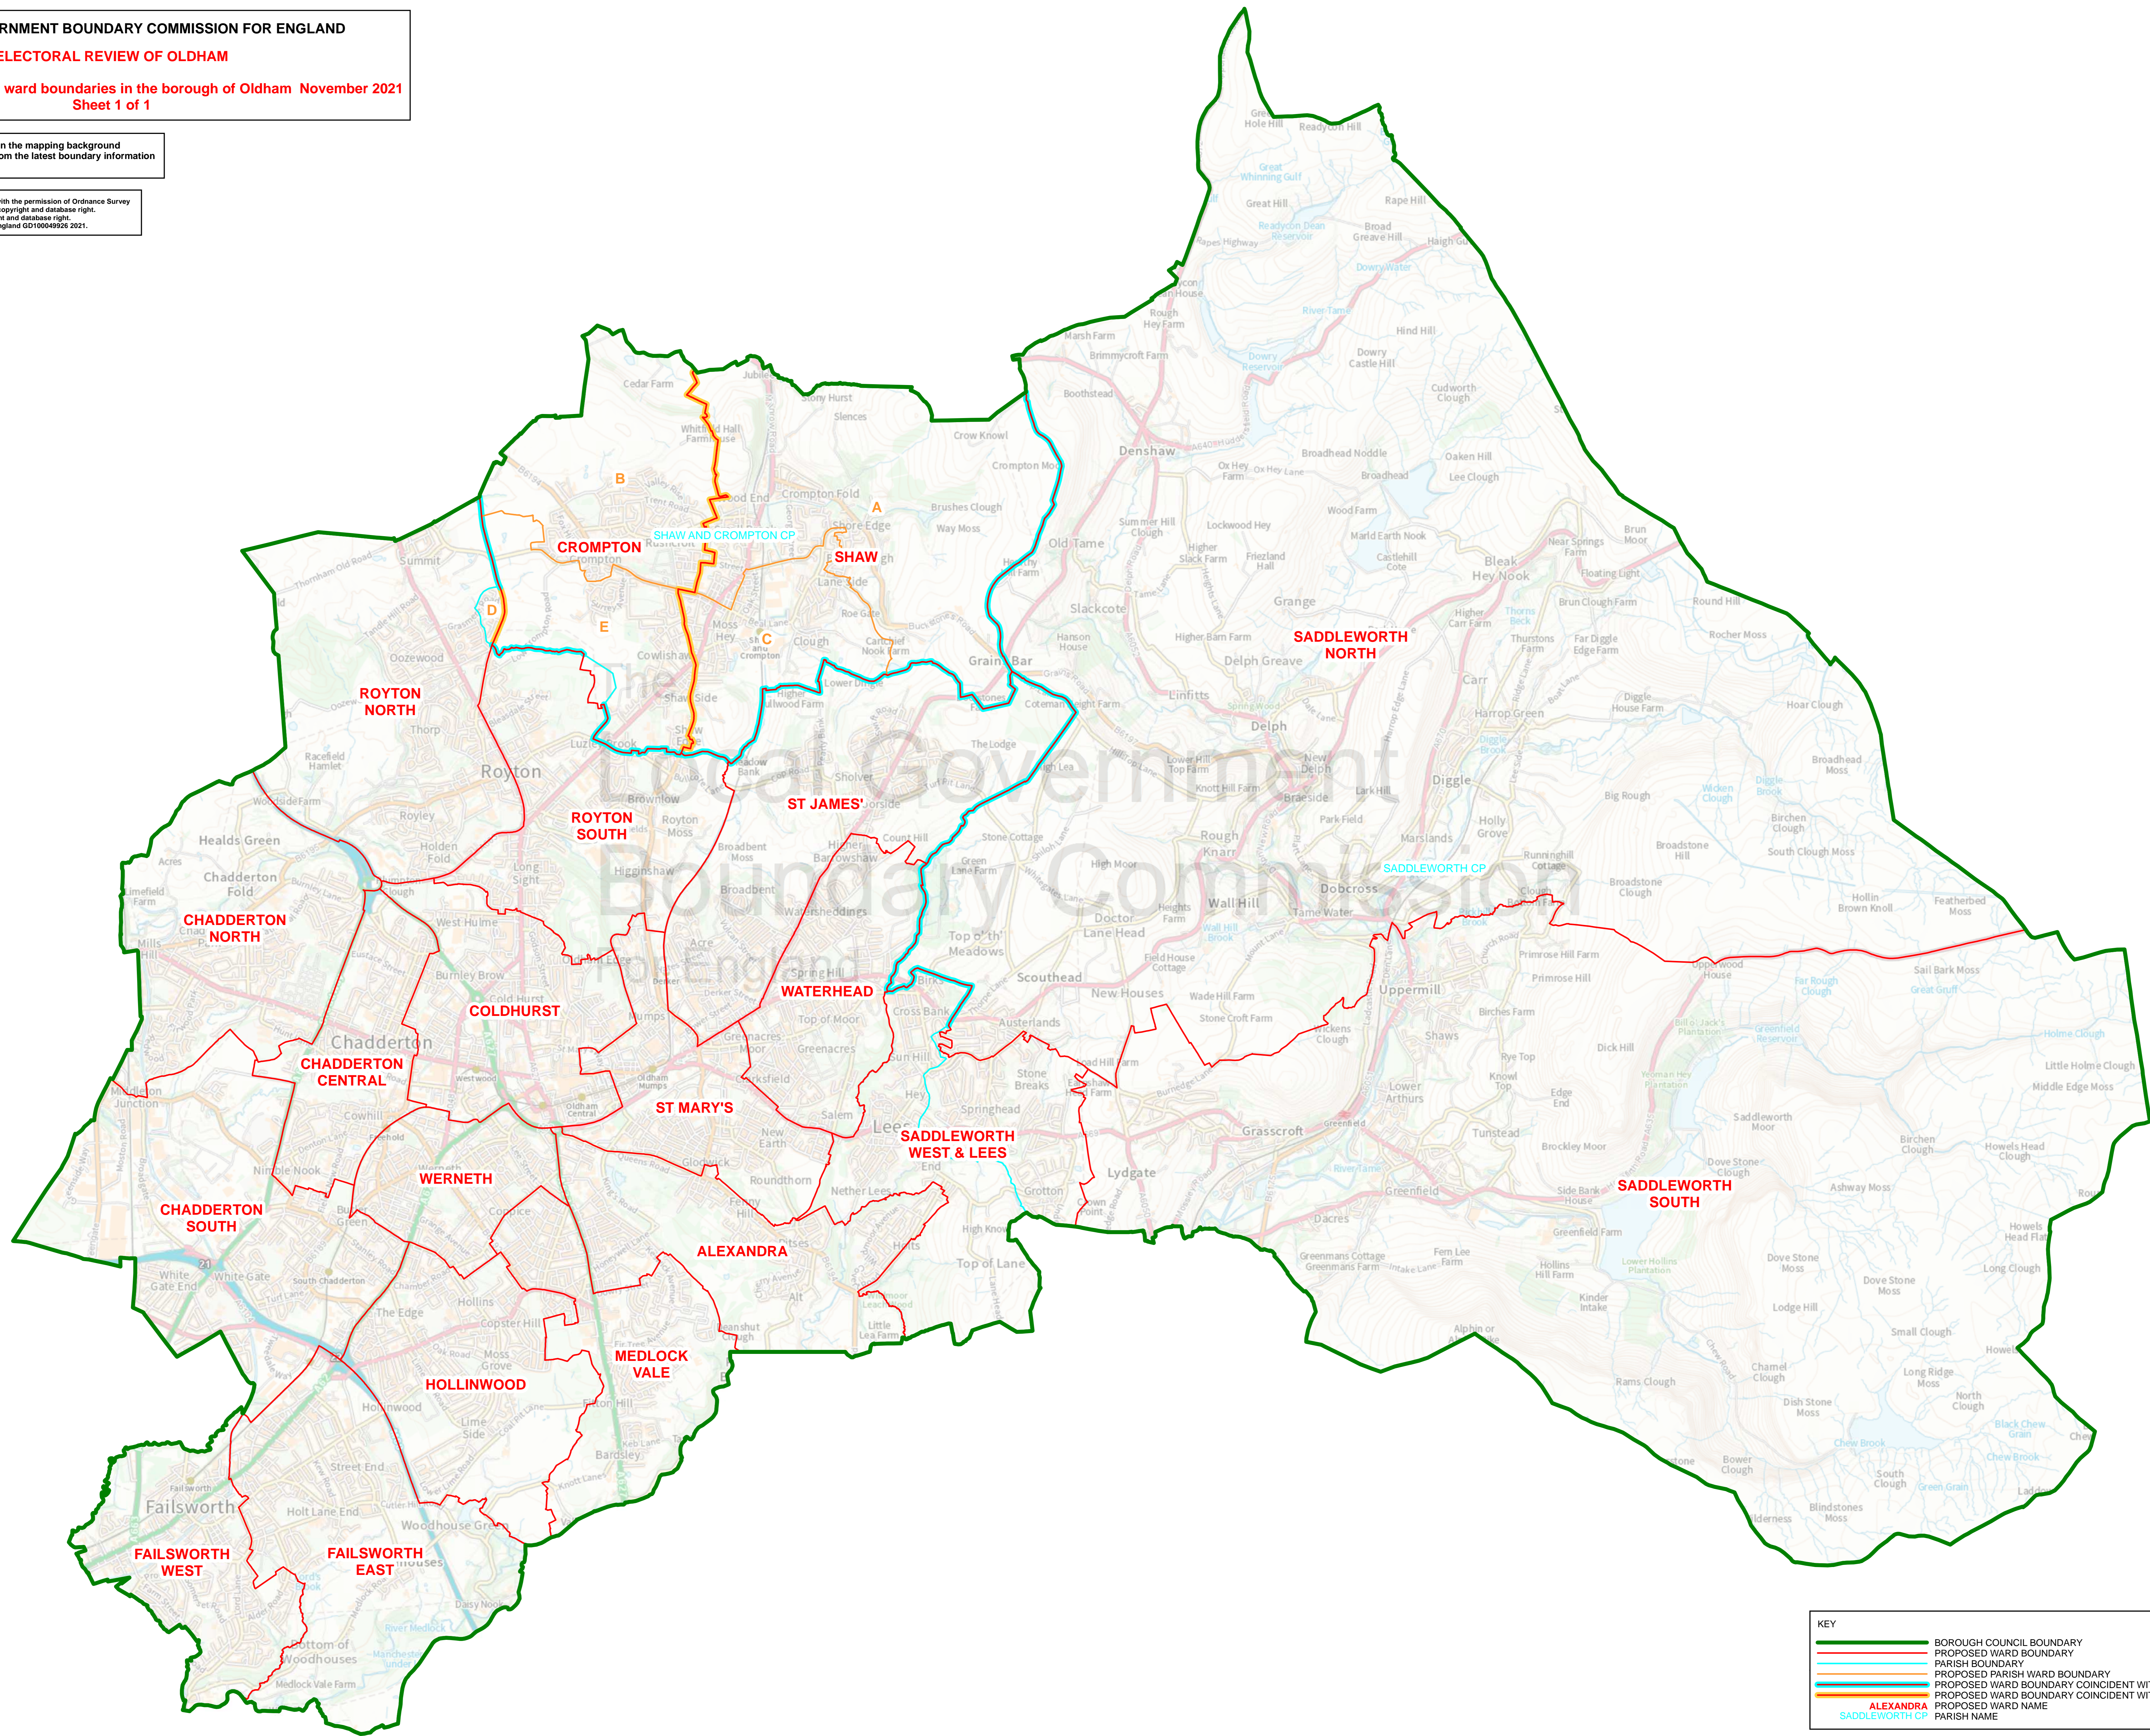

THE LOCAL GOVERNMENT BOUNDARY COMMISSION FOR ENGLAND

ELECTORAL REVIEW OF OLDHAM

Final recommendations for ward boundaries in the borough of Oldham November 2021
Sheet 1 of 1

KEY TO PARISH WARDS

SHAW AND CROMPTON CP

- A EAST
- B NORTH
- C SOUTH
- D SOUTH WEST
- E WEST

KEY	
	BOROUGH COUNCIL BOUNDARY
	PROPOSED WARD BOUNDARY
	PARISH BOUNDARY
	PROPOSED PARISH WARD BOUNDARY
	PROPOSED WARD BOUNDARY COINCIDENT WITH PARISH BOUNDARY
	PROPOSED WARD BOUNDARY COINCIDENT WITH PROPOSED PARISH WARD BOUNDARY
	ALEXANDRA
	SADDLEWORTH CP
	PARISH NAME