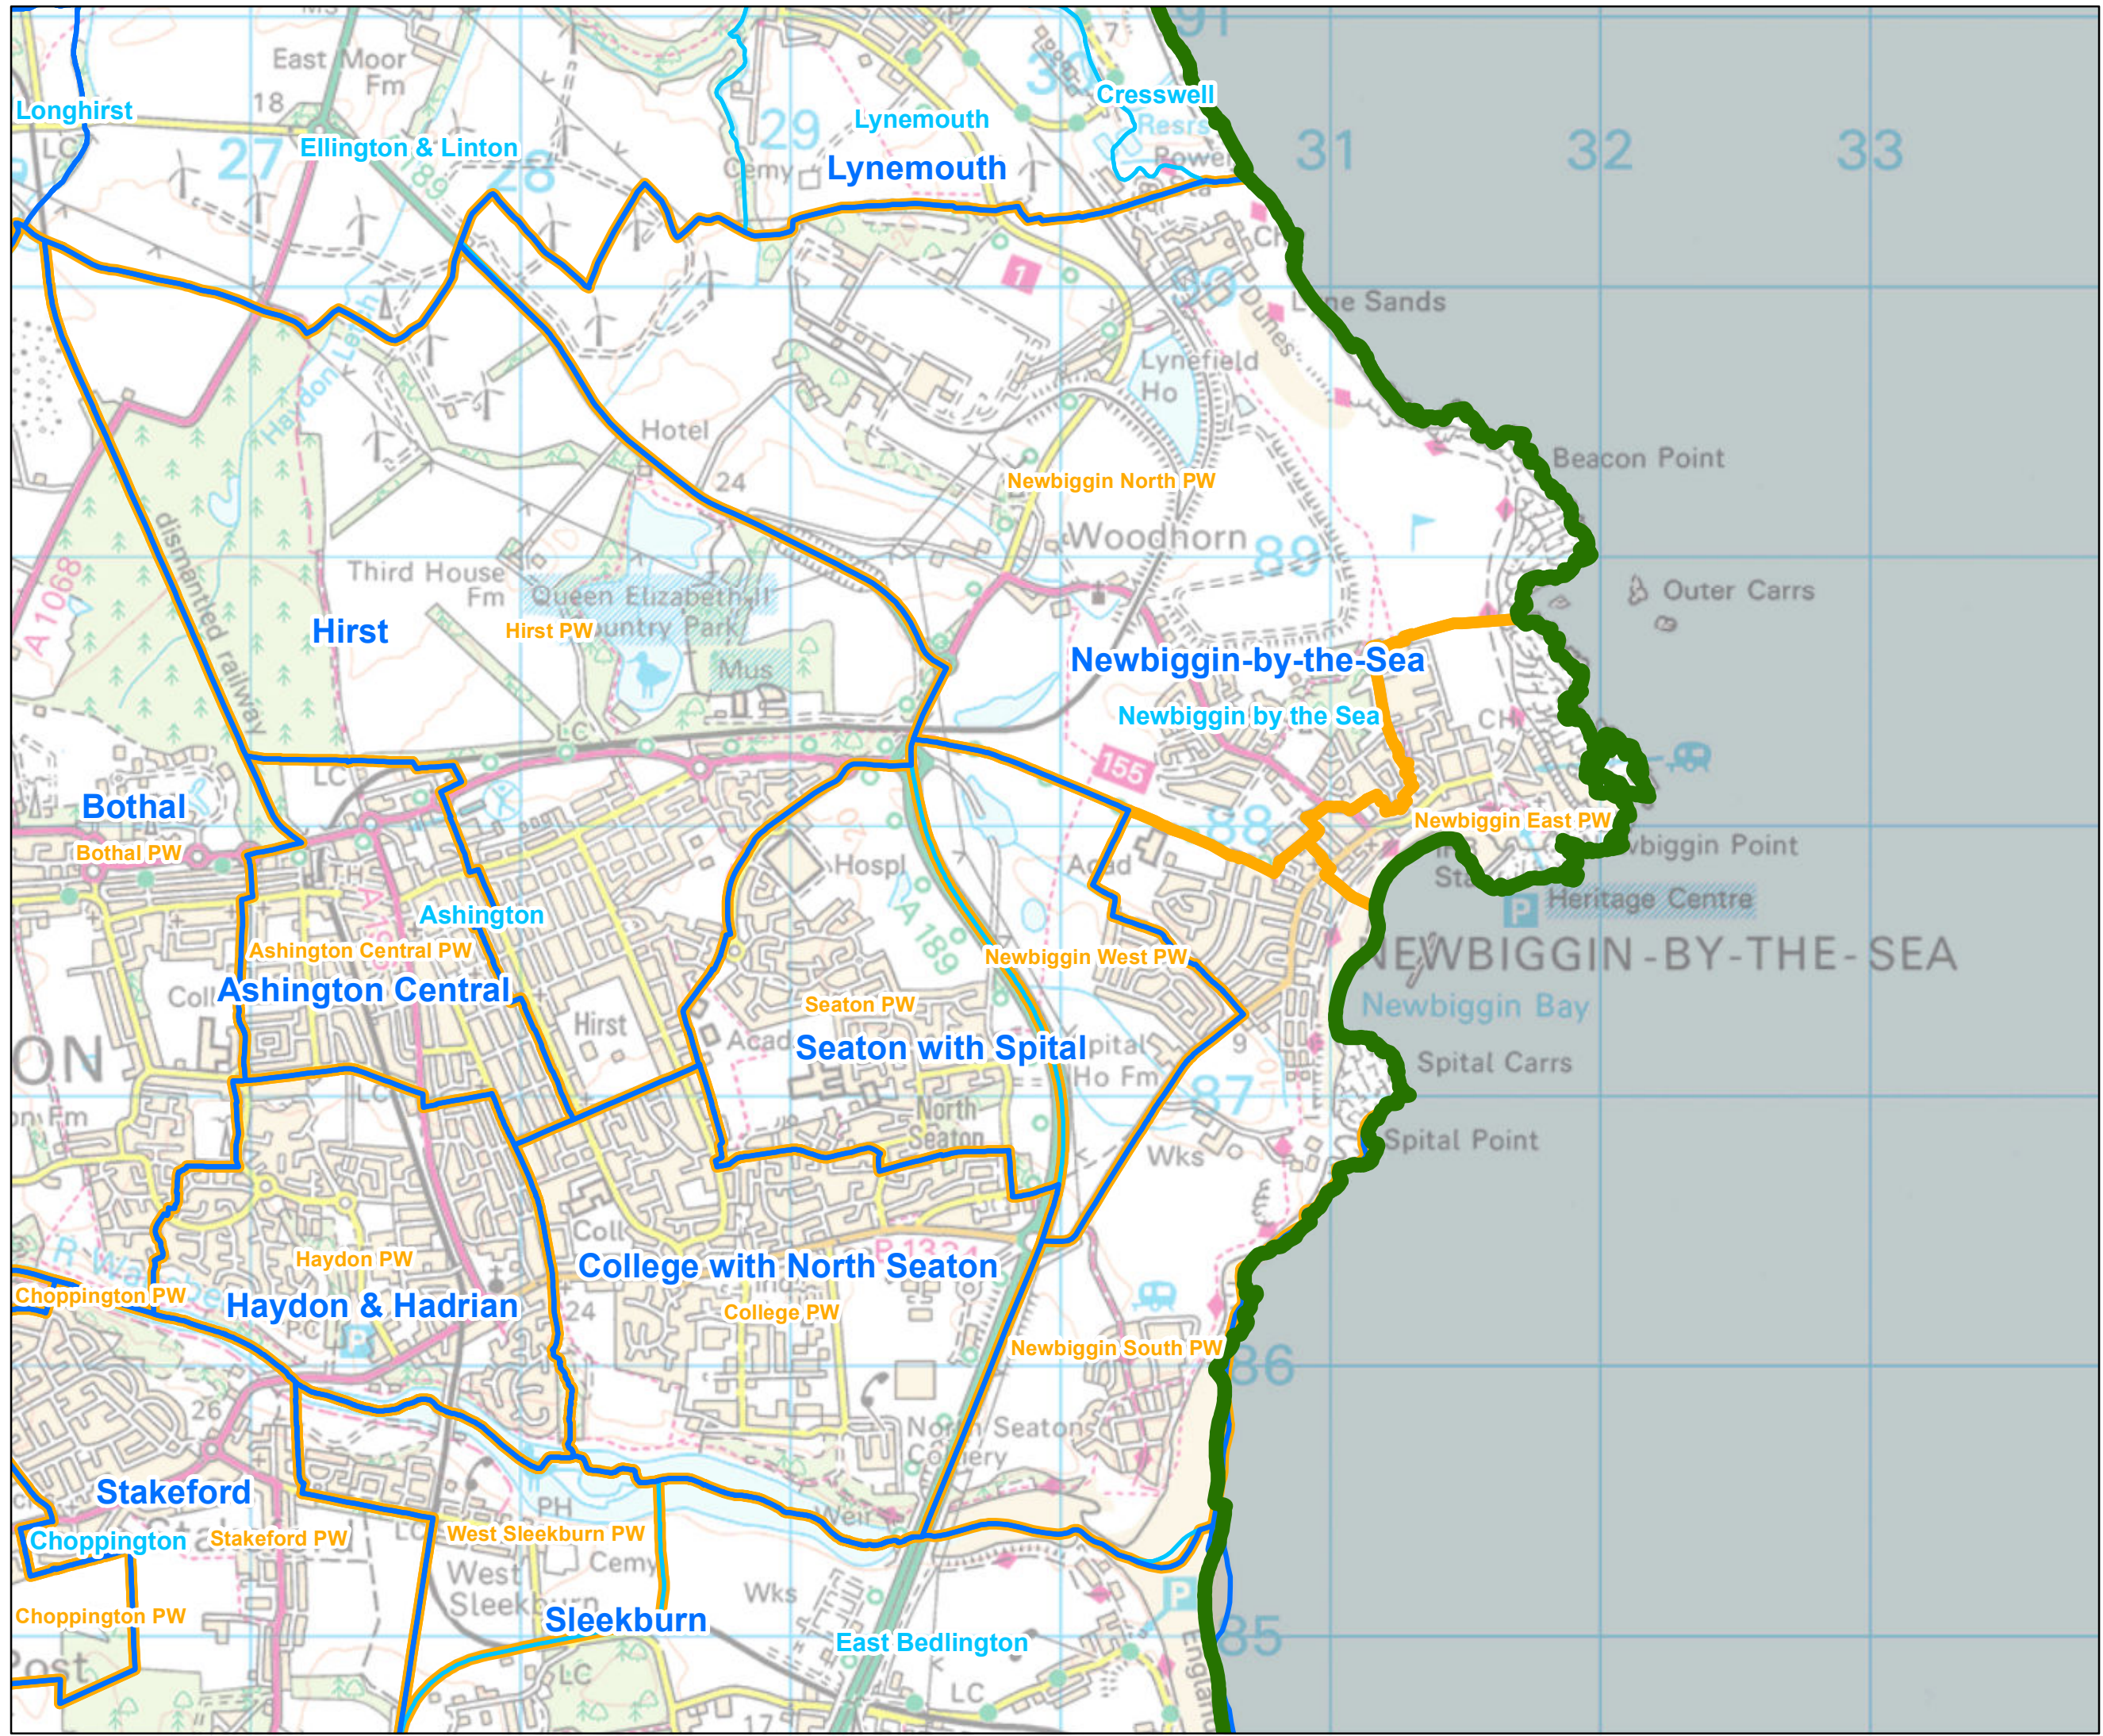

Parish Warding Arrangements for Newbiggin by the Sea

-  District
-  Draft Recommendations
-  Parish
-  Parish Ward

This mapping is based upon Ordnance Survey material with the permission of Ordnance Survey on behalf of the Keeper of Public Records © Crown copyright and database right.