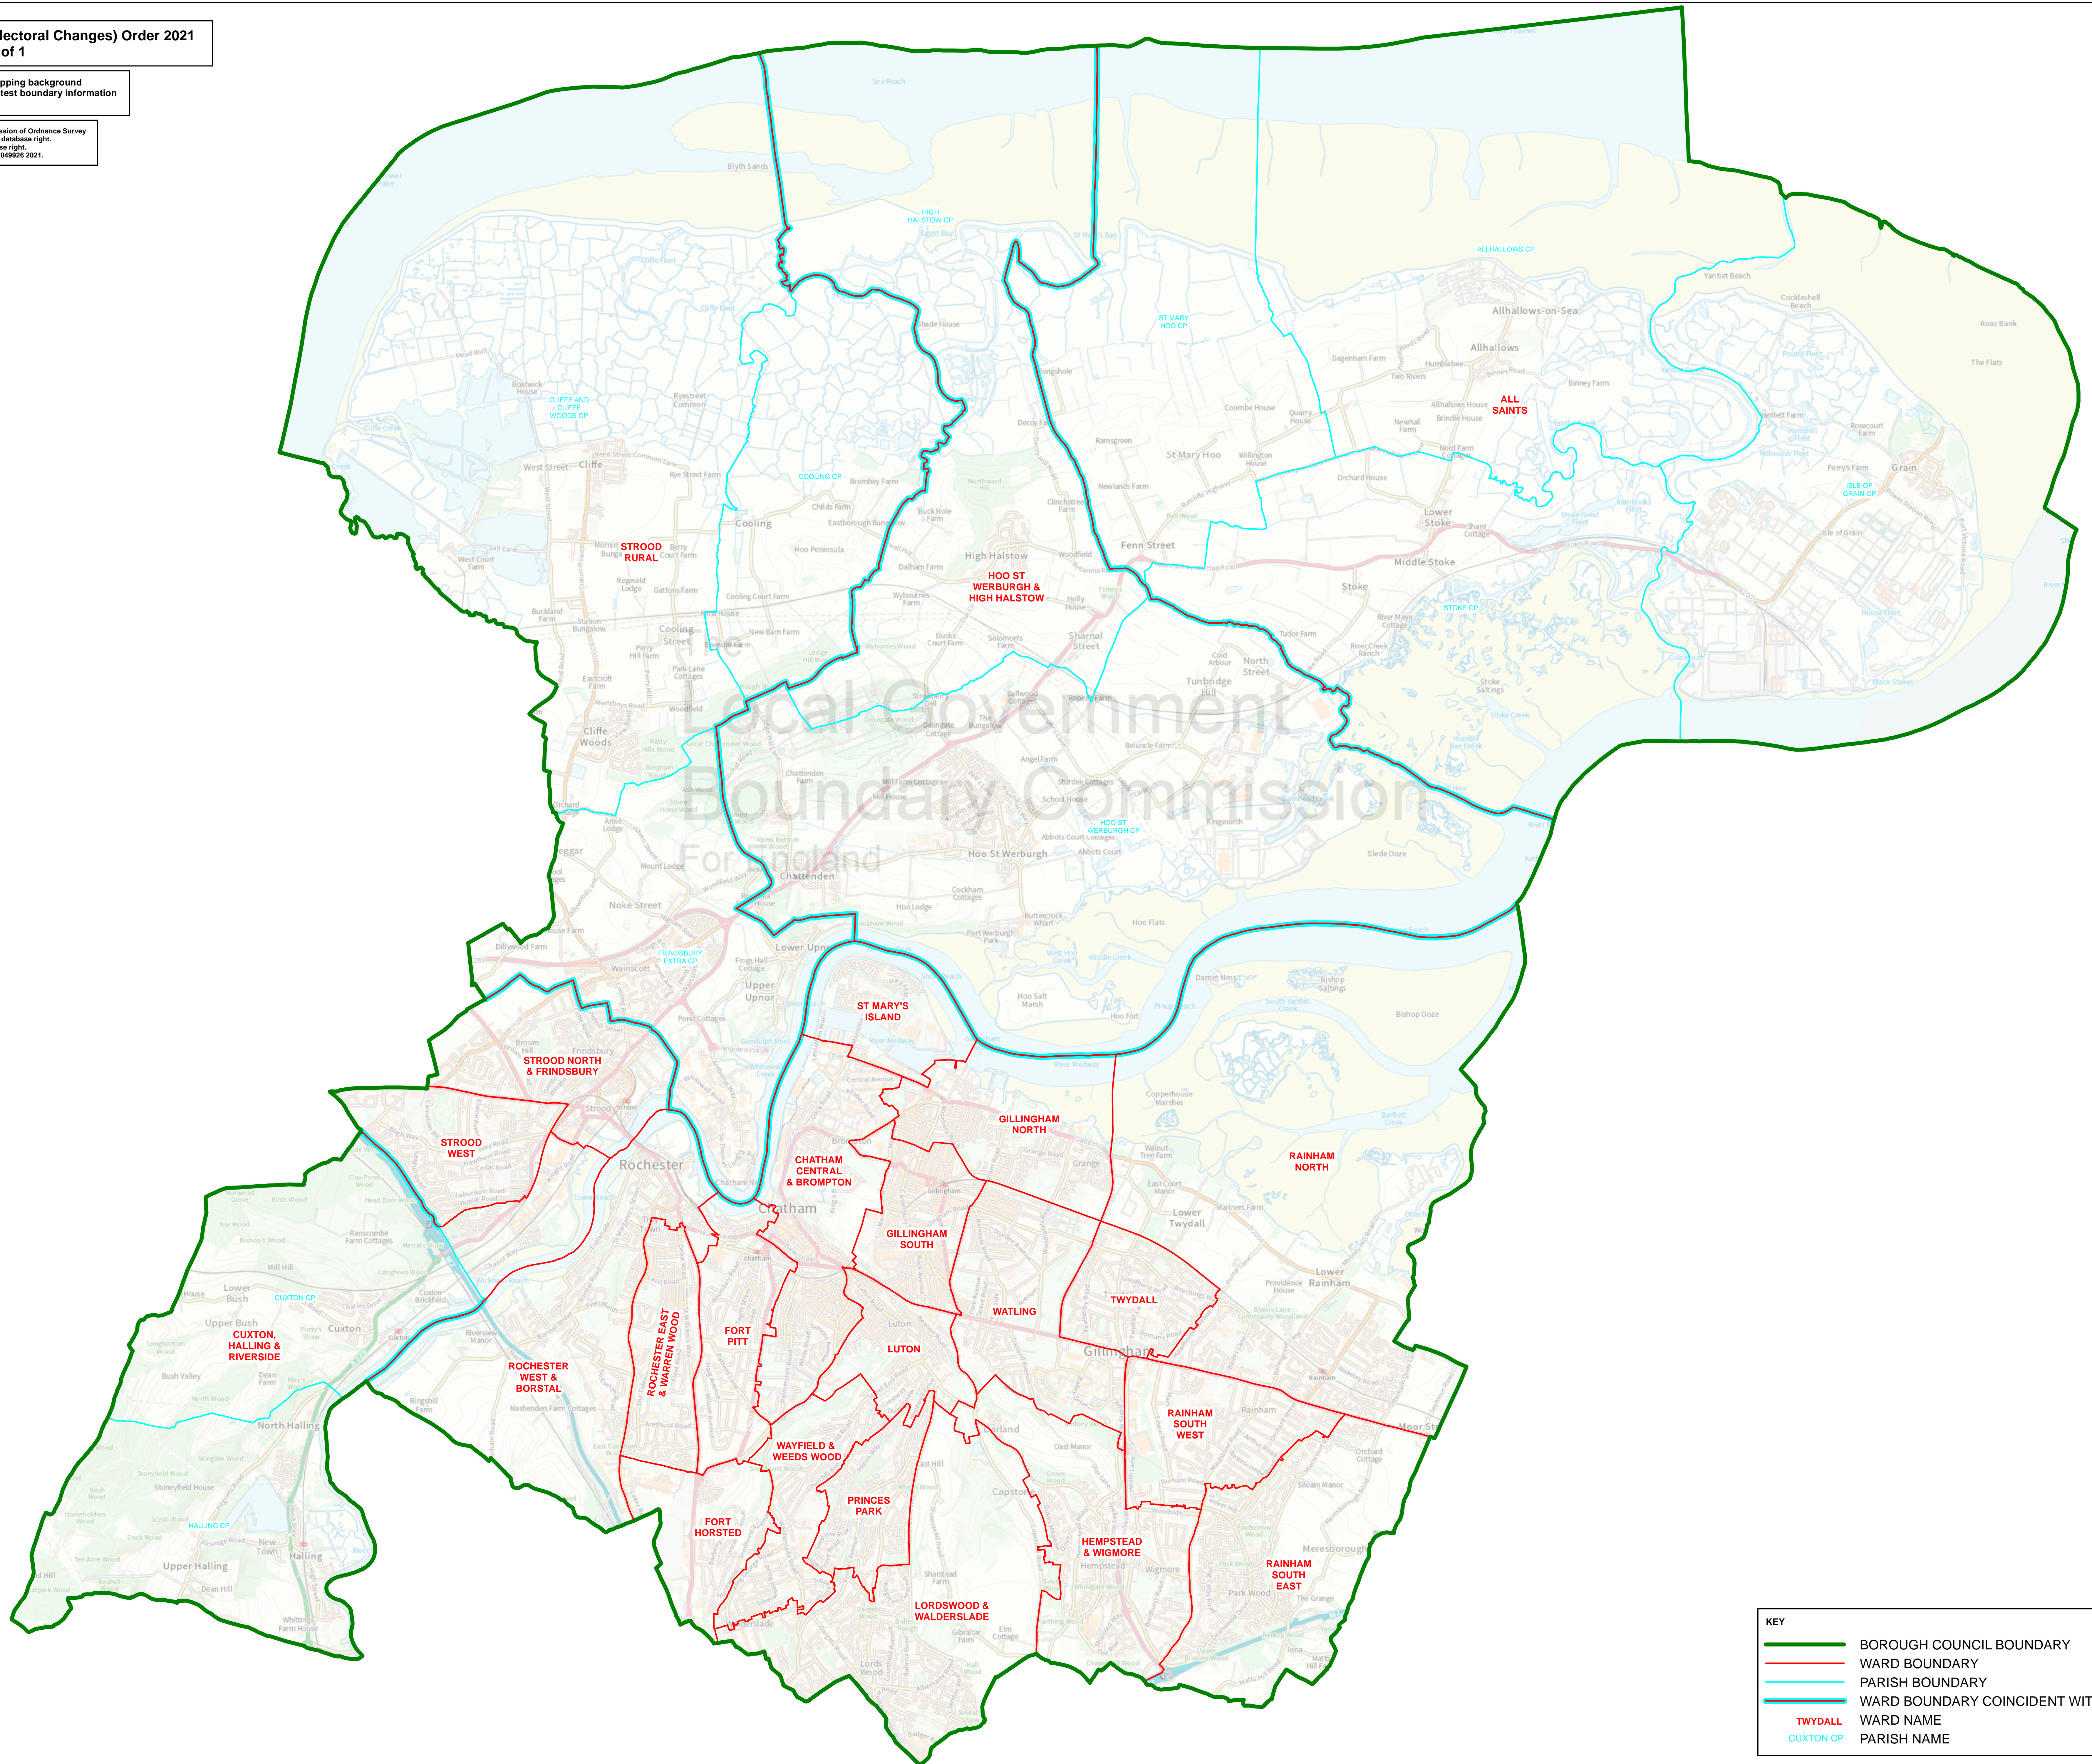

Map referred to in the Medway (Electoral Changes) Order 2021
Sheet 1 of 1

KEY	
	BOROUGH COUNCIL BOUNDARY
	WARD BOUNDARY
	PARISH BOUNDARY
	WARD BOUNDARY COINCIDENT WITH PARISH BOUNDARY
	WARD NAME
	PARISH NAME