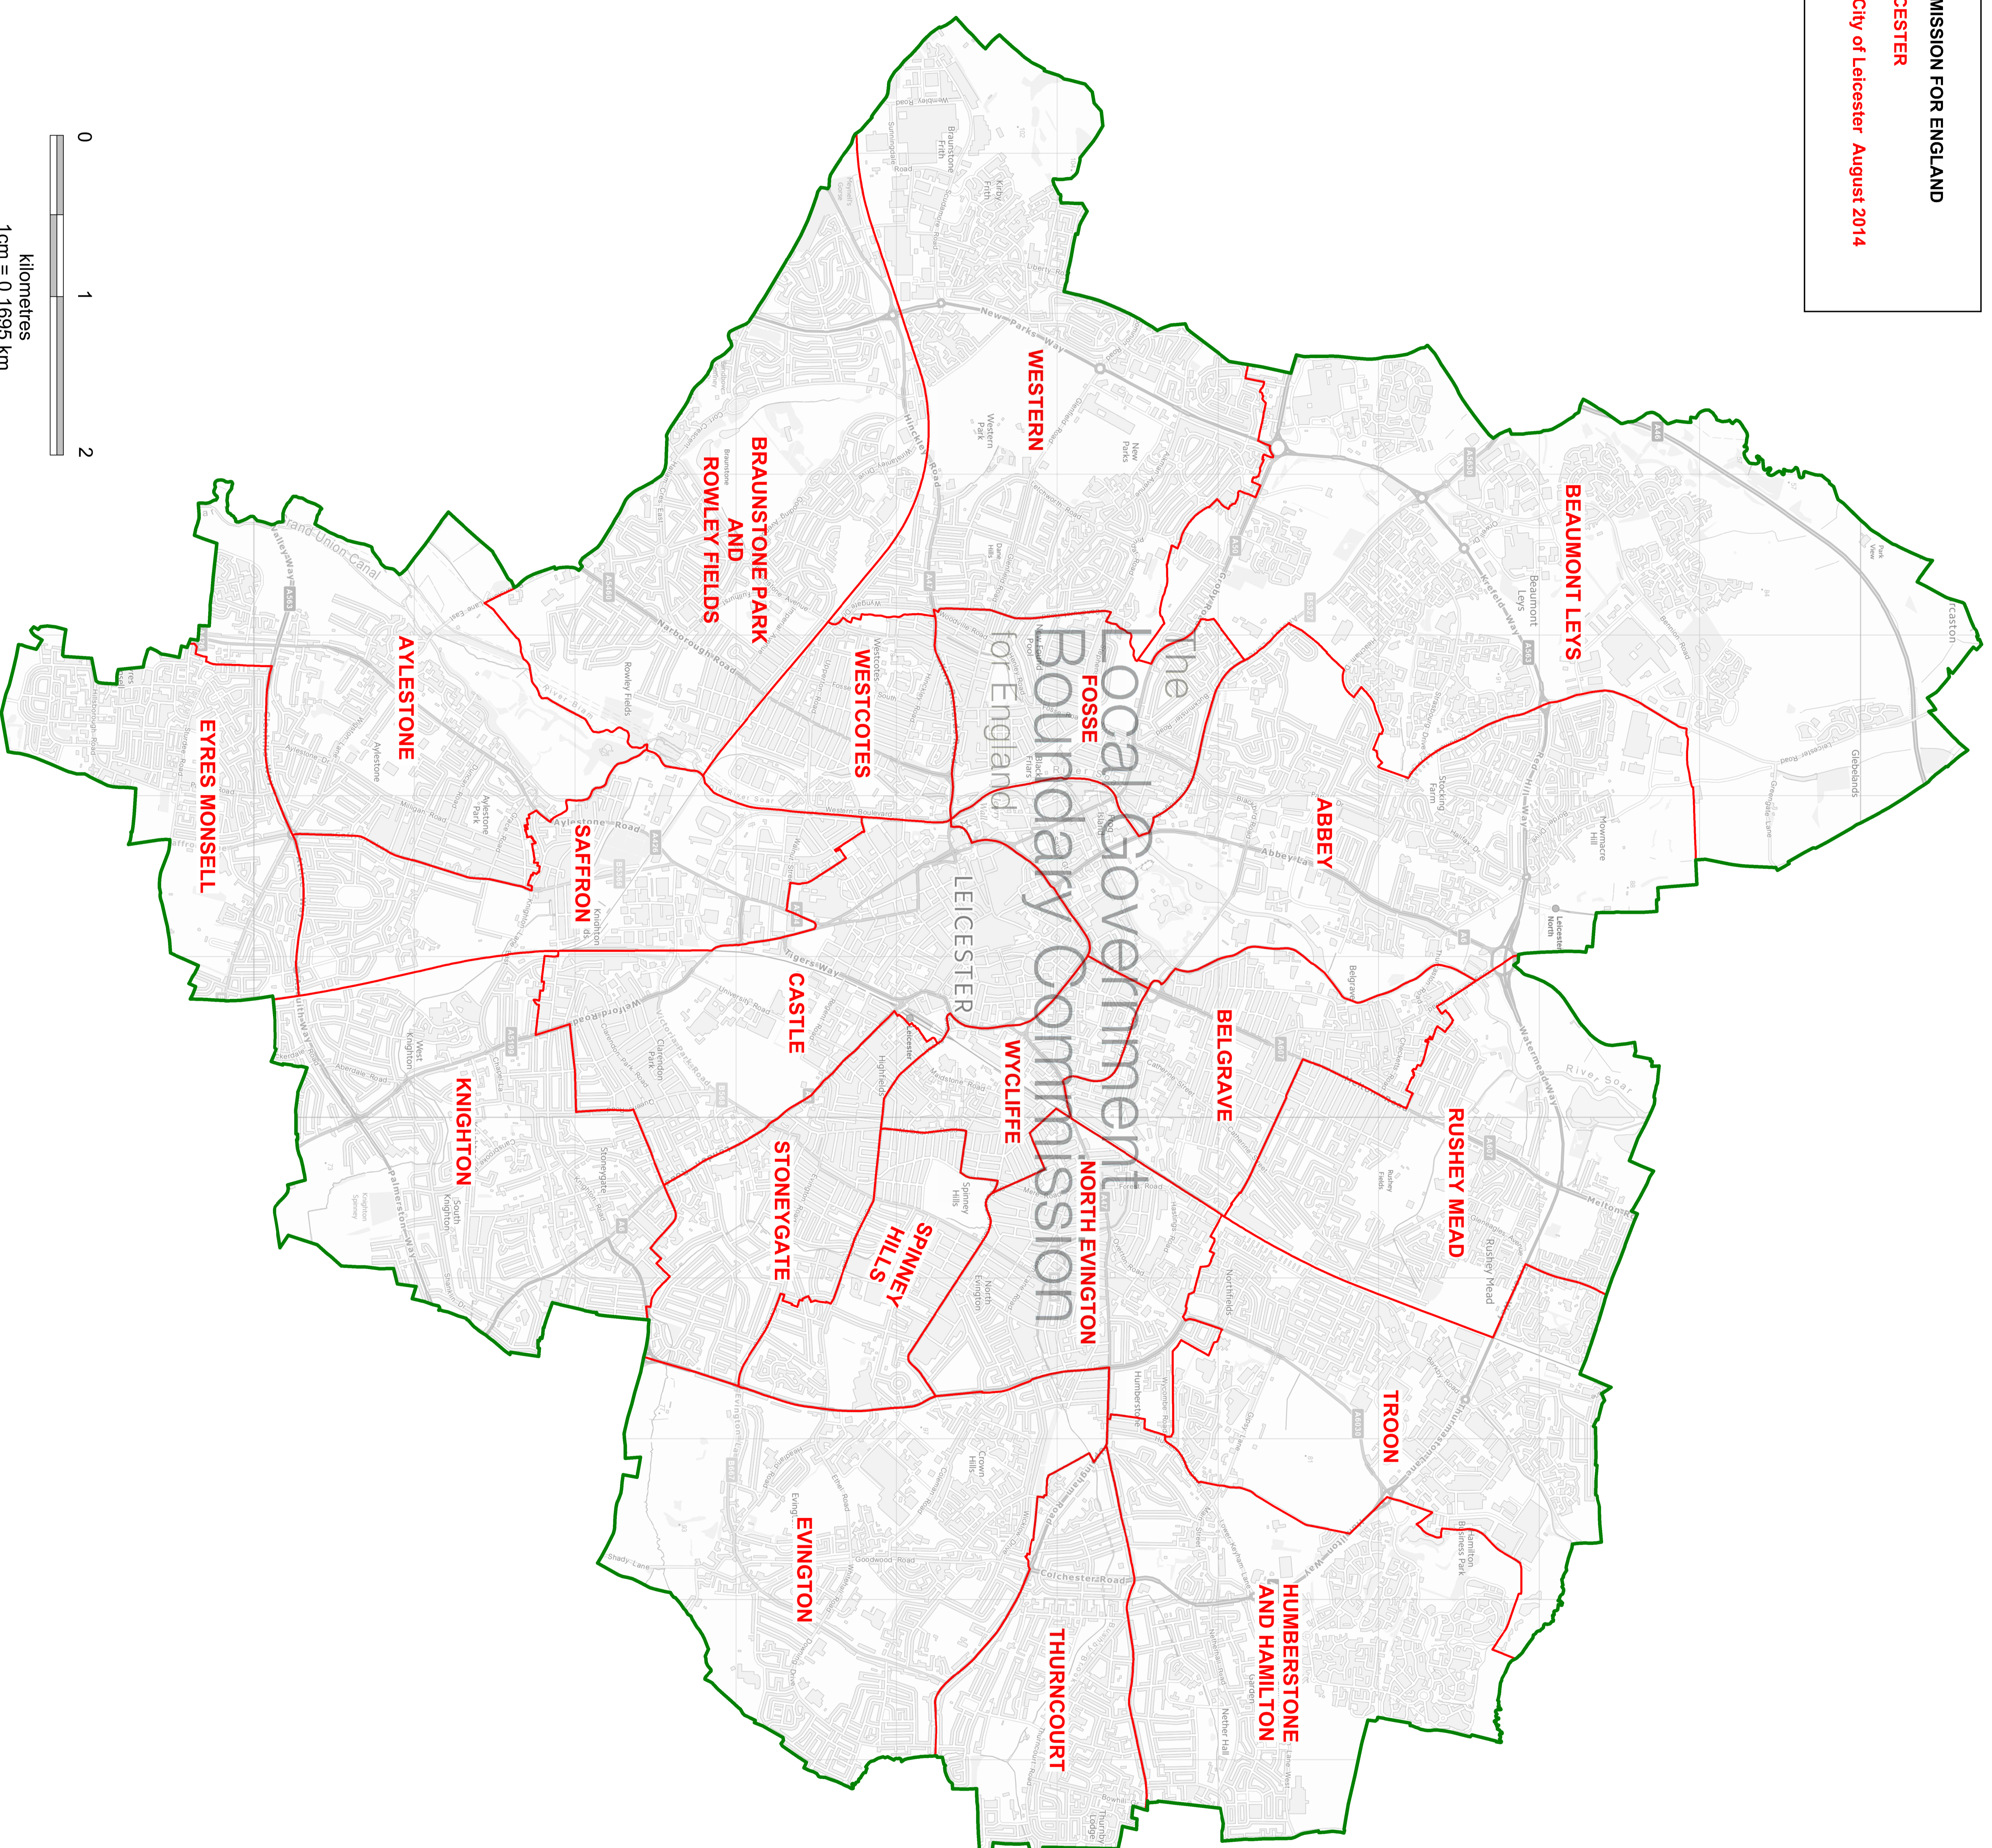

THE LOCAL GOVERNMENT BOUNDARY COMMISSION FOR ENGLAND
ELECTORAL REVIEW OF LEICESTER
Final recommendations for ward boundaries in the City of Leicester August 2014
Sheet 1 of 1

Boundary alignments and names shown on the mapping background may not be up to date. They may differ from the latest boundary information applied as part of this review.

KEY

- CITY COUNCIL BOUNDARY
- PROPOSED WARD BOUNDARY
- WESTERN
- PROPOSED WARD NAME