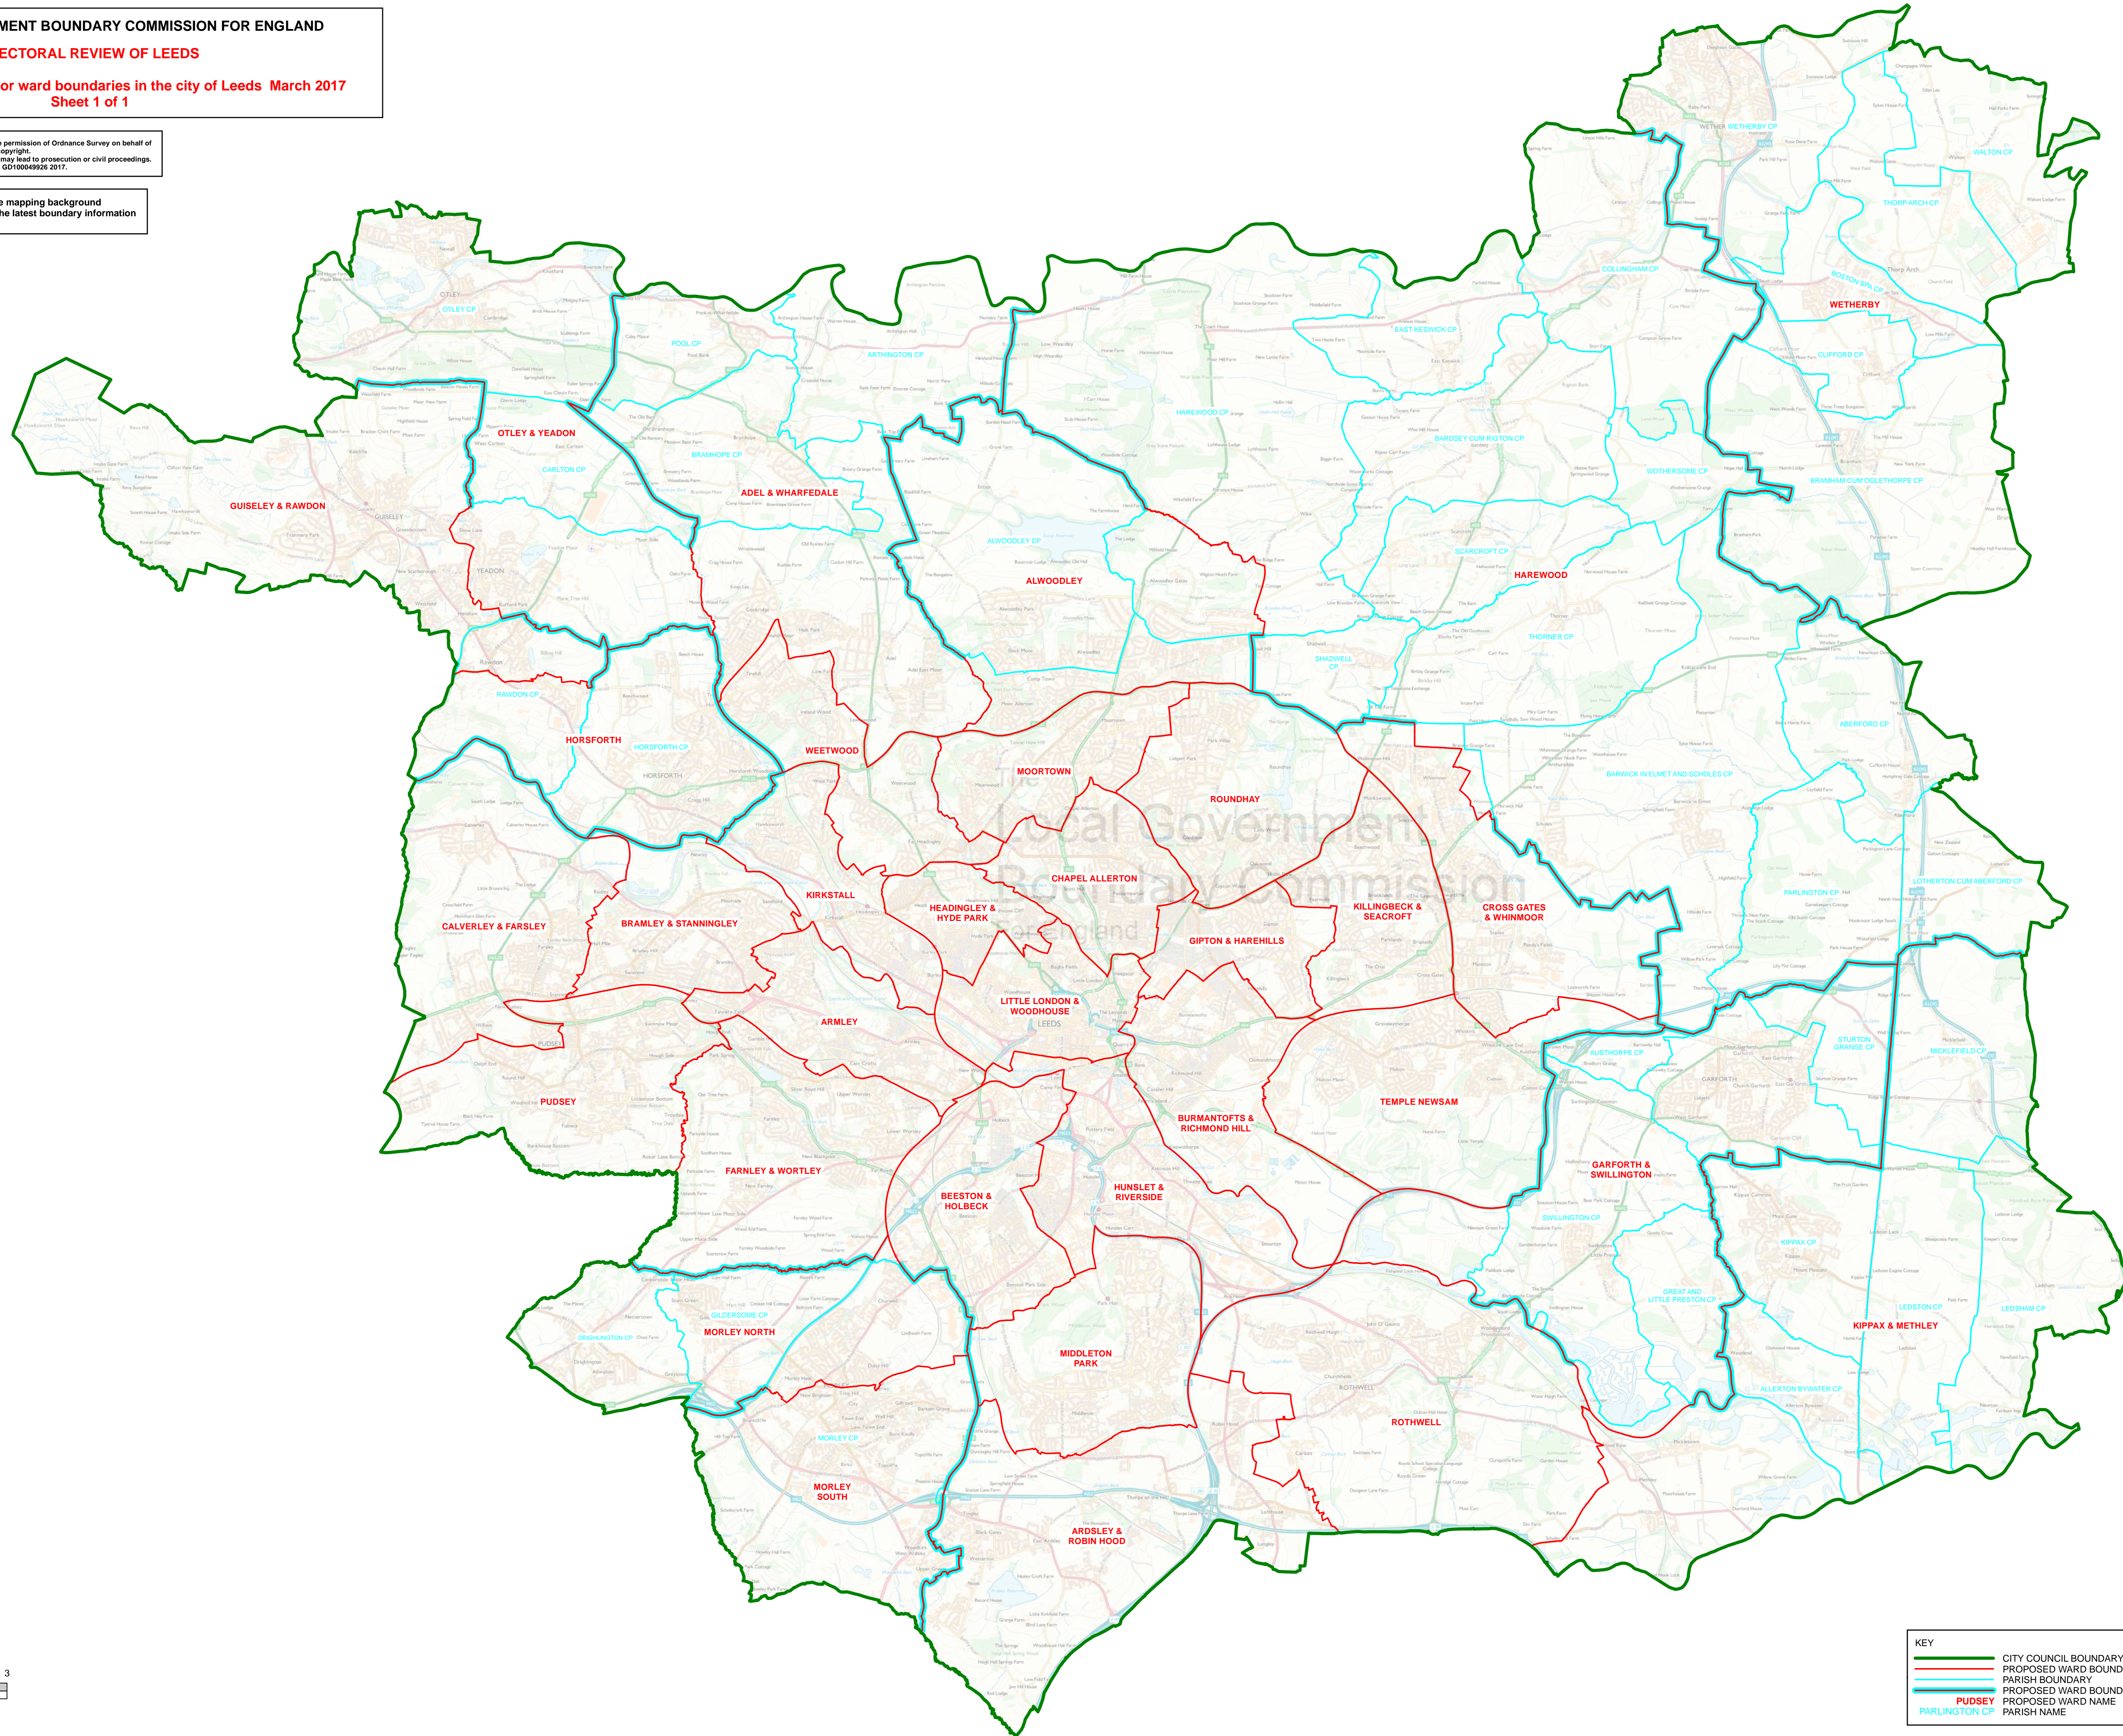

THE LOCAL GOVERNMENT BOUNDARY COMMISSION FOR ENGLAND

ELECTORAL REVIEW OF LEEDS

Final recommendations for ward boundaries in the city of Leeds March 2017
Sheet 1 of 1

KEY	
	CITY COUNCIL BOUNDARY
	PROPOSED WARD BOUNDARY
	PARISH BOUNDARY
	PROPOSED WARD BOUNDARY COINCIDENT WITH PARISH BOUNDARY
	PUDSEY PROPOSED WARD NAME
	PARLINGTON CP PARISH NAME