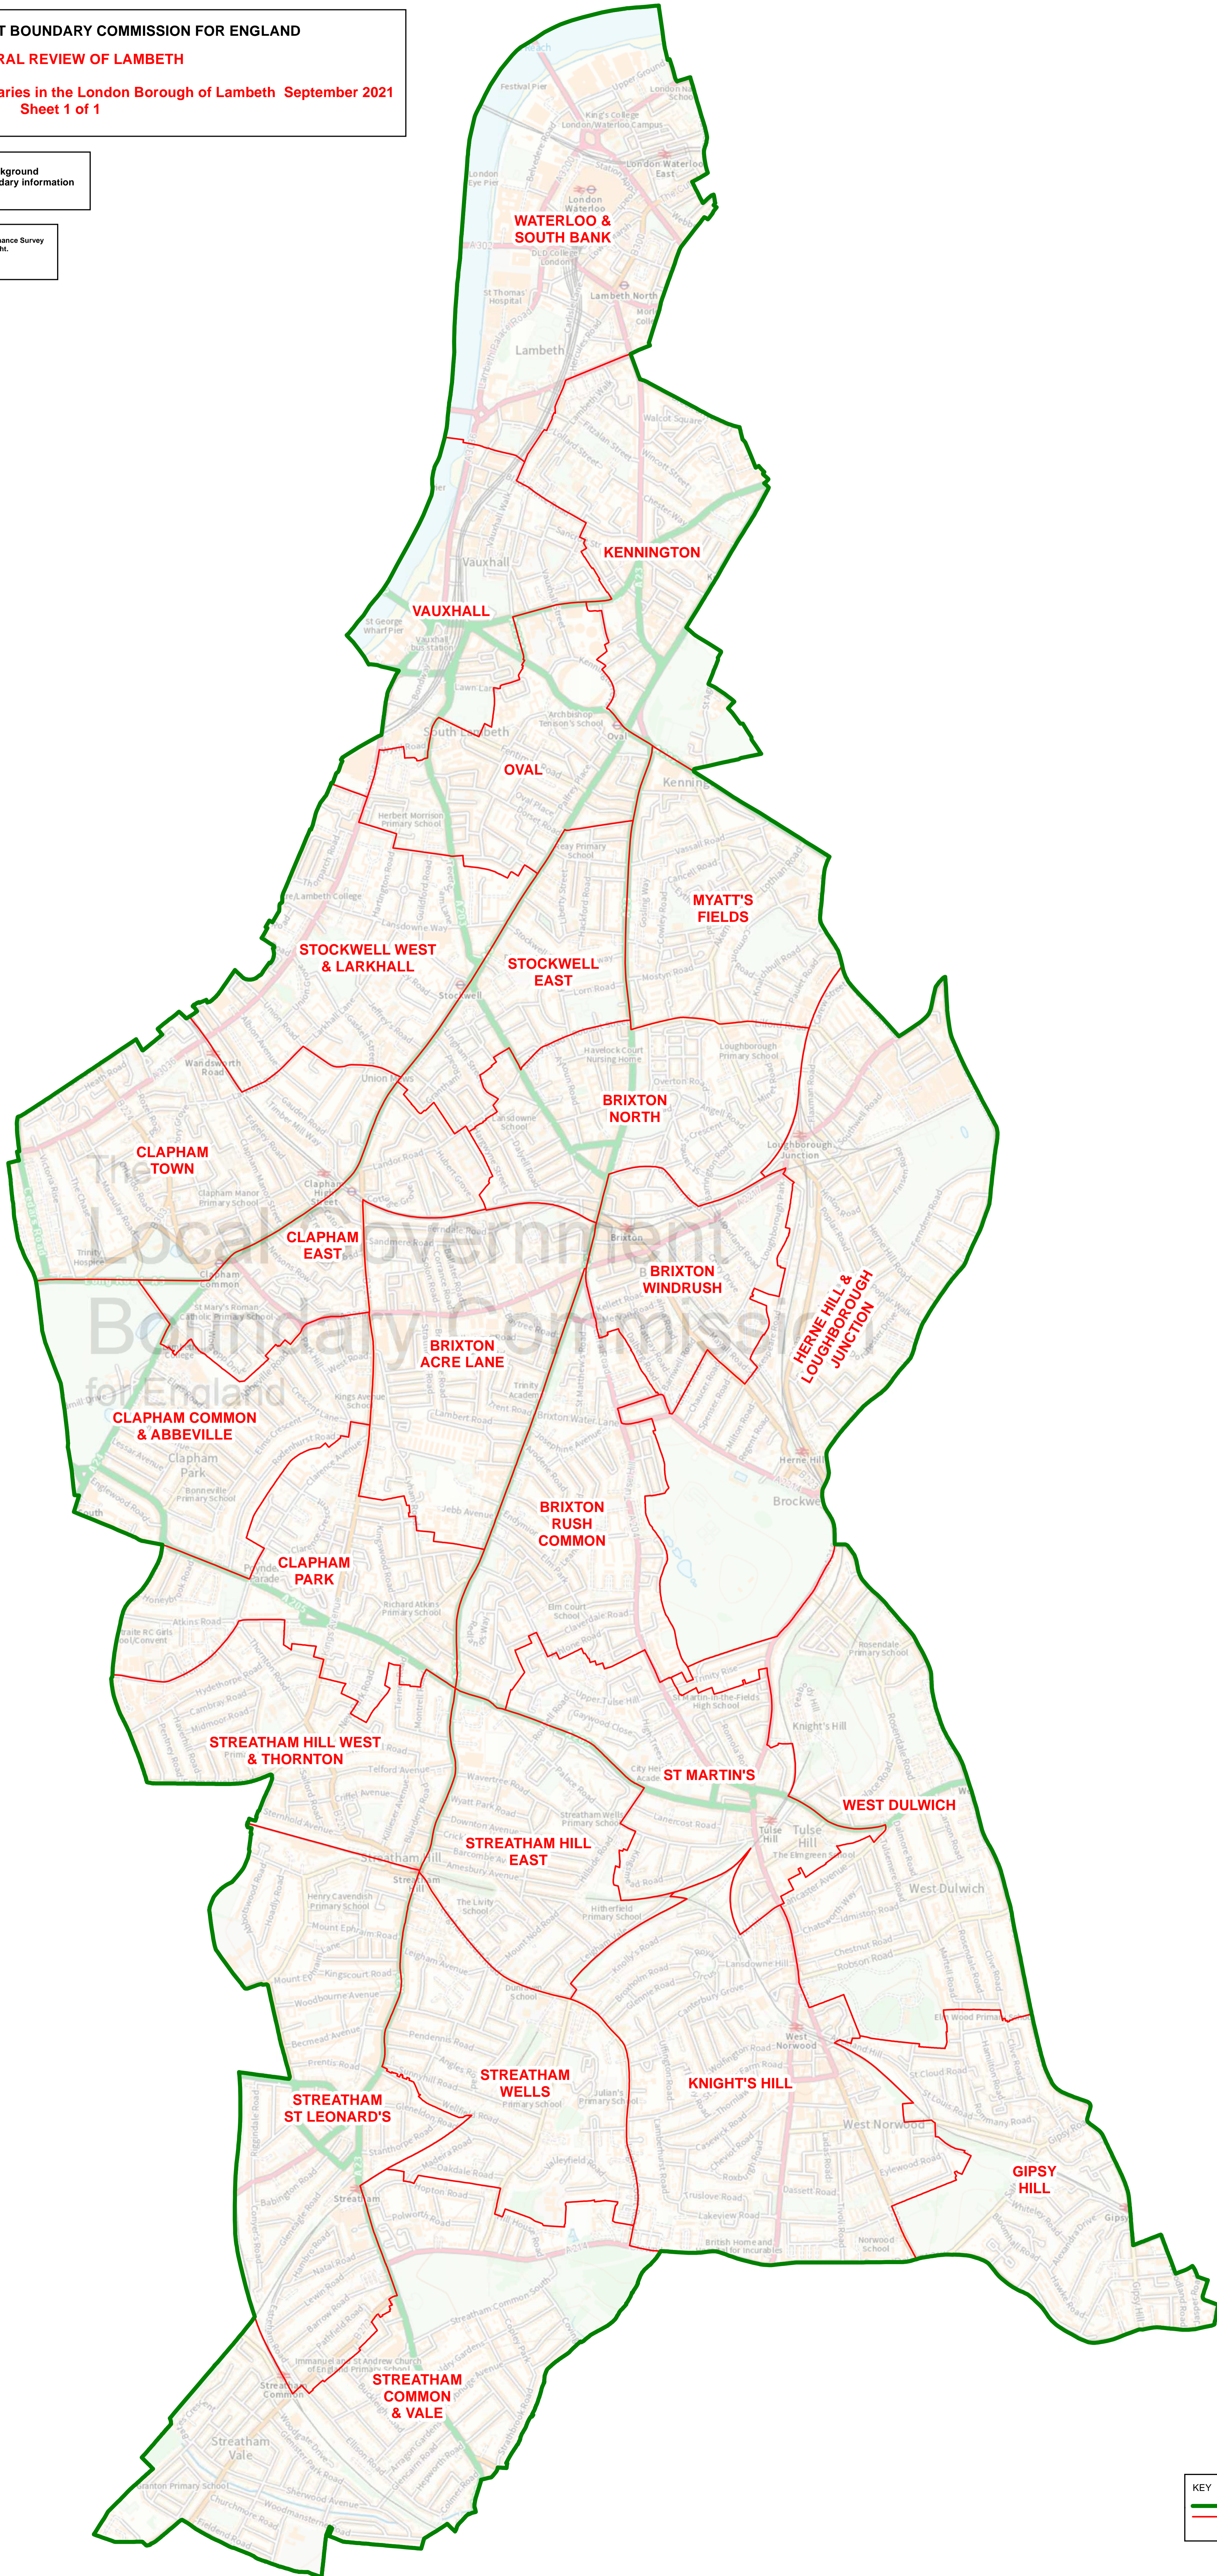

THE LOCAL GOVERNMENT BOUNDARY COMMISSION FOR ENGLAND
ELECTORAL REVIEW OF LAMBETH

Final recommendations for ward boundaries in the London Borough of Lambeth September 2021
Sheet 1 of 1

Boundary alignment and names shown on the mapping background may not be up to date. They may differ from the latest boundary information applied as part of this review.

KEY	
	LONDON BOROUGH COUNCIL BOUNDARY
	PROPOSED WARD BOUNDARY
	PROPOSED WARD NAME