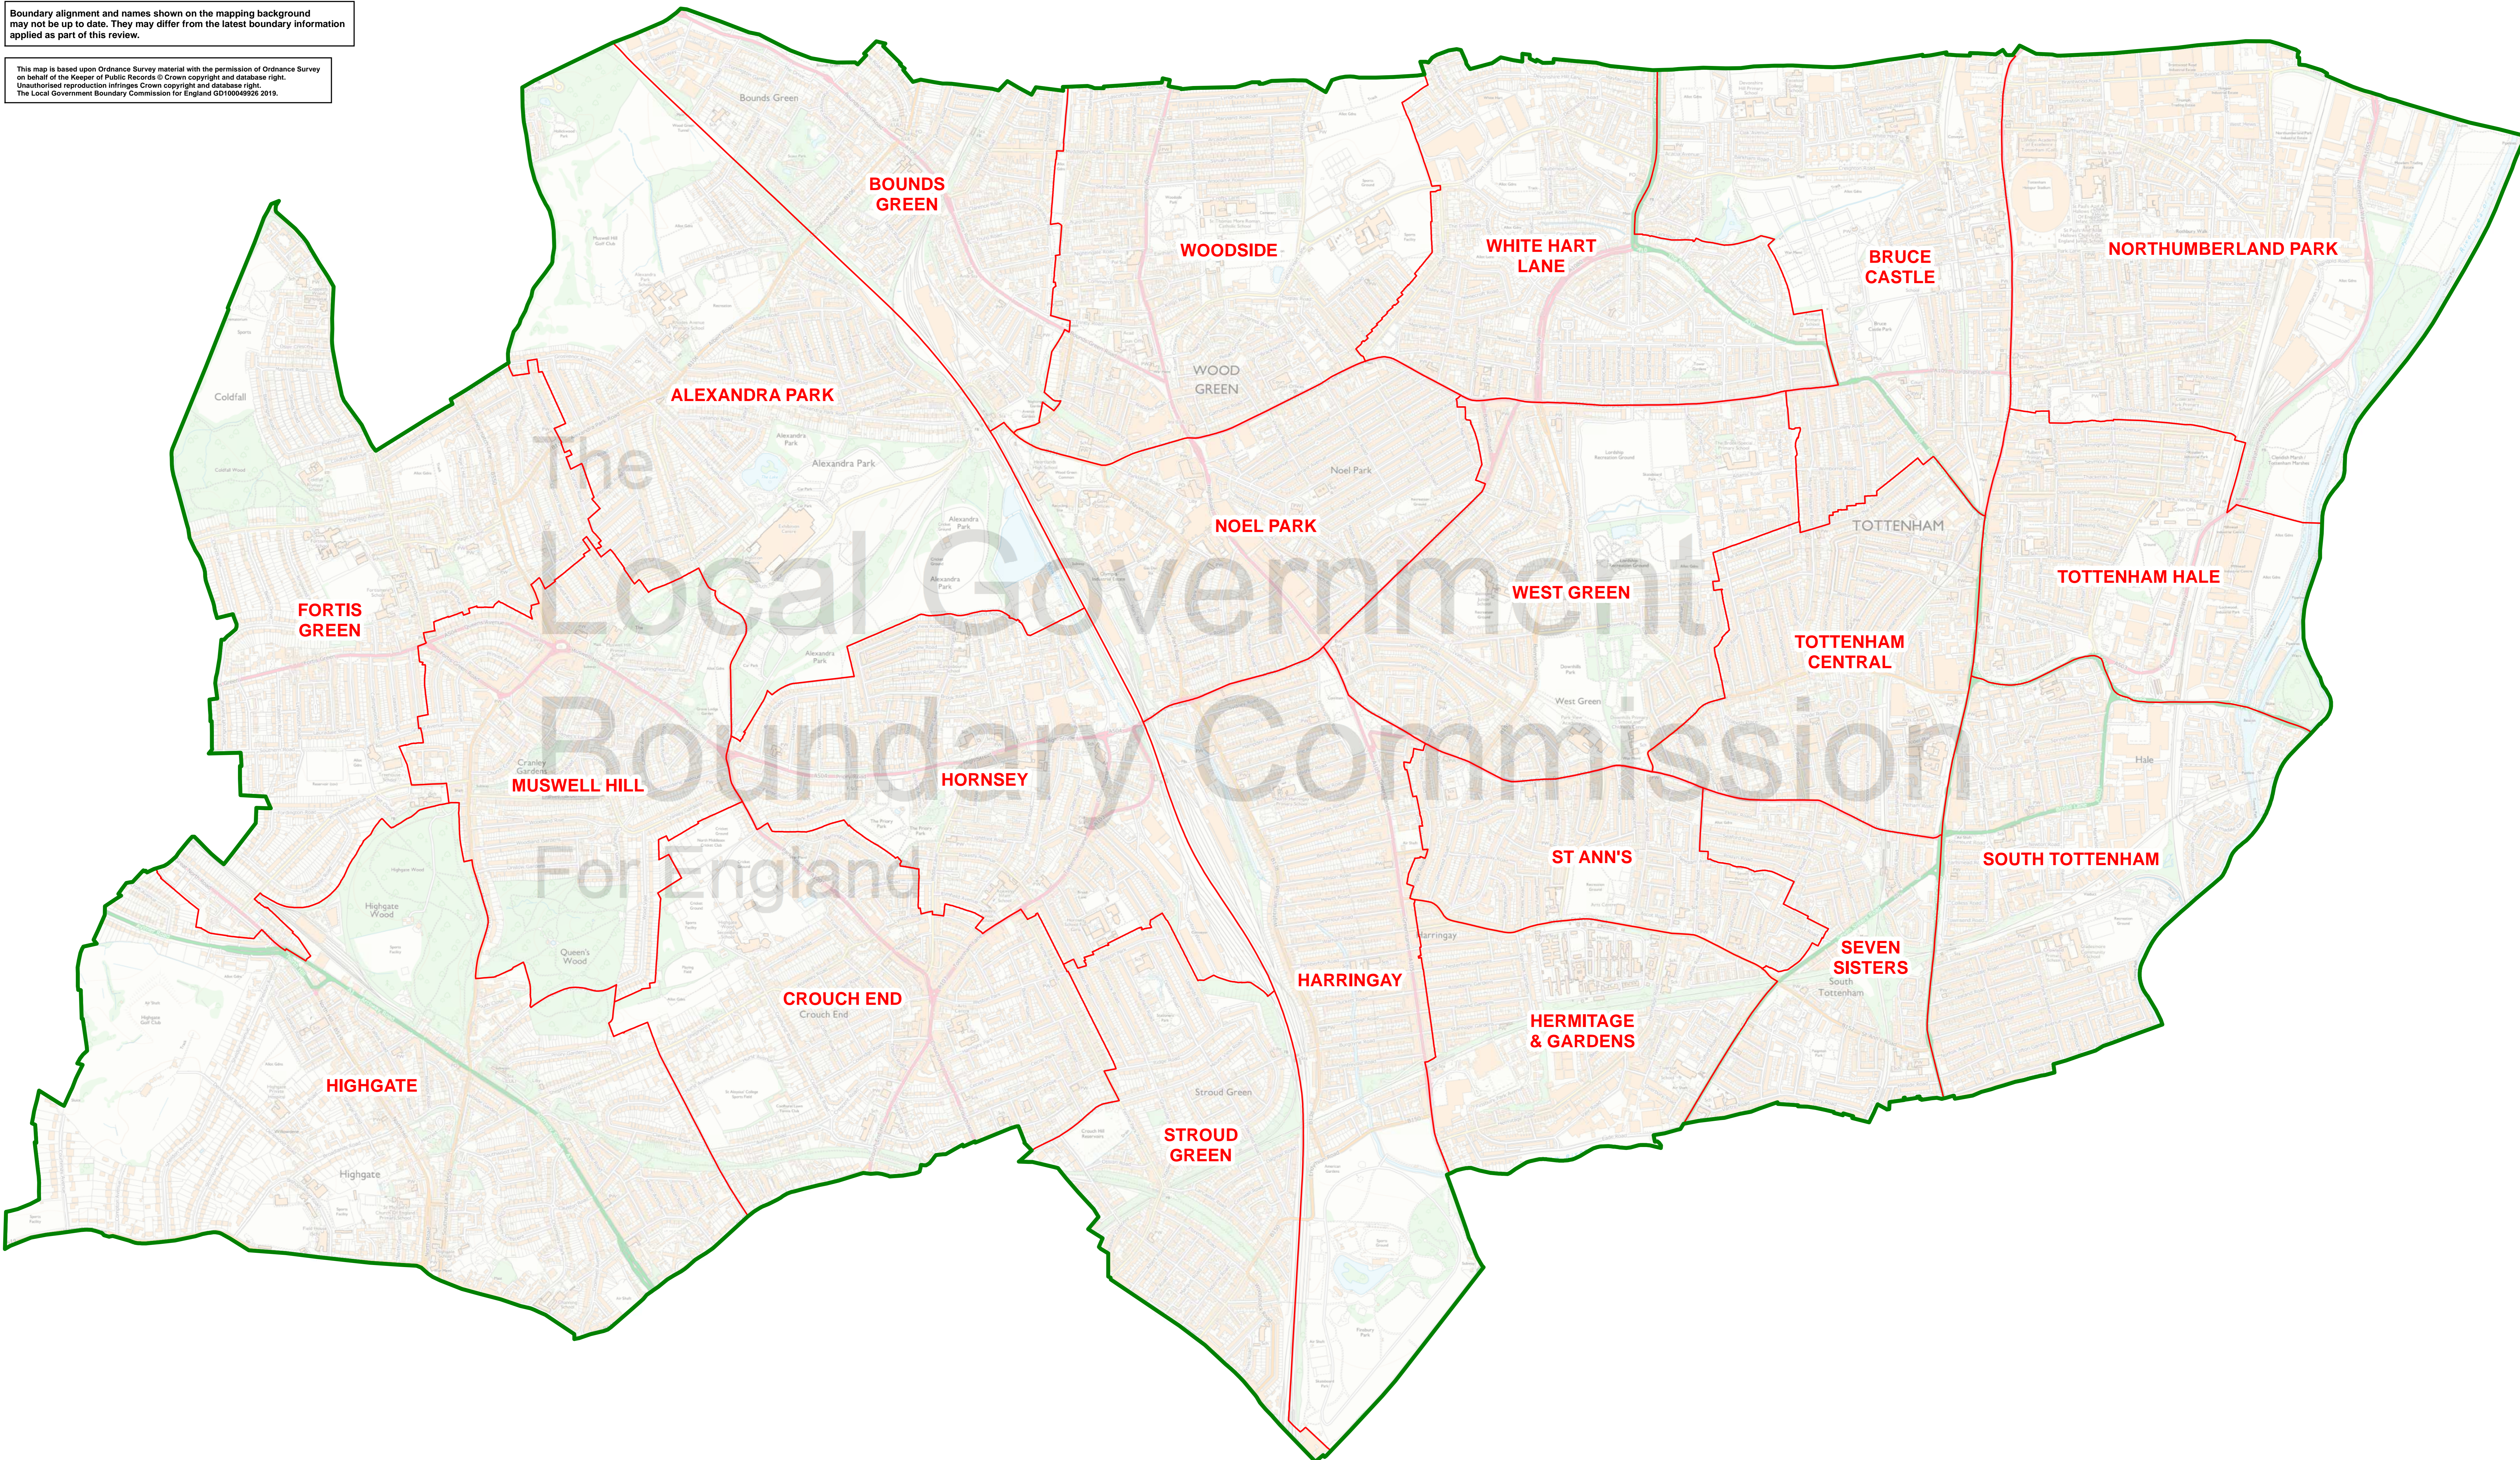

THE LOCAL GOVERNMENT BOUNDARY COMMISSION FOR ENGLAND

ELECTORAL REVIEW OF HARINGEY

Final recommendations for ward boundaries in the London Borough of Haringey December 2019
Sheet 1 of 1

KEY

- LONDON BOROUGH COUNCIL BOUNDARY
- PROPOSED WARD BOUNDARY
- SEVEN SISTERS PROPOSED WARD NAME