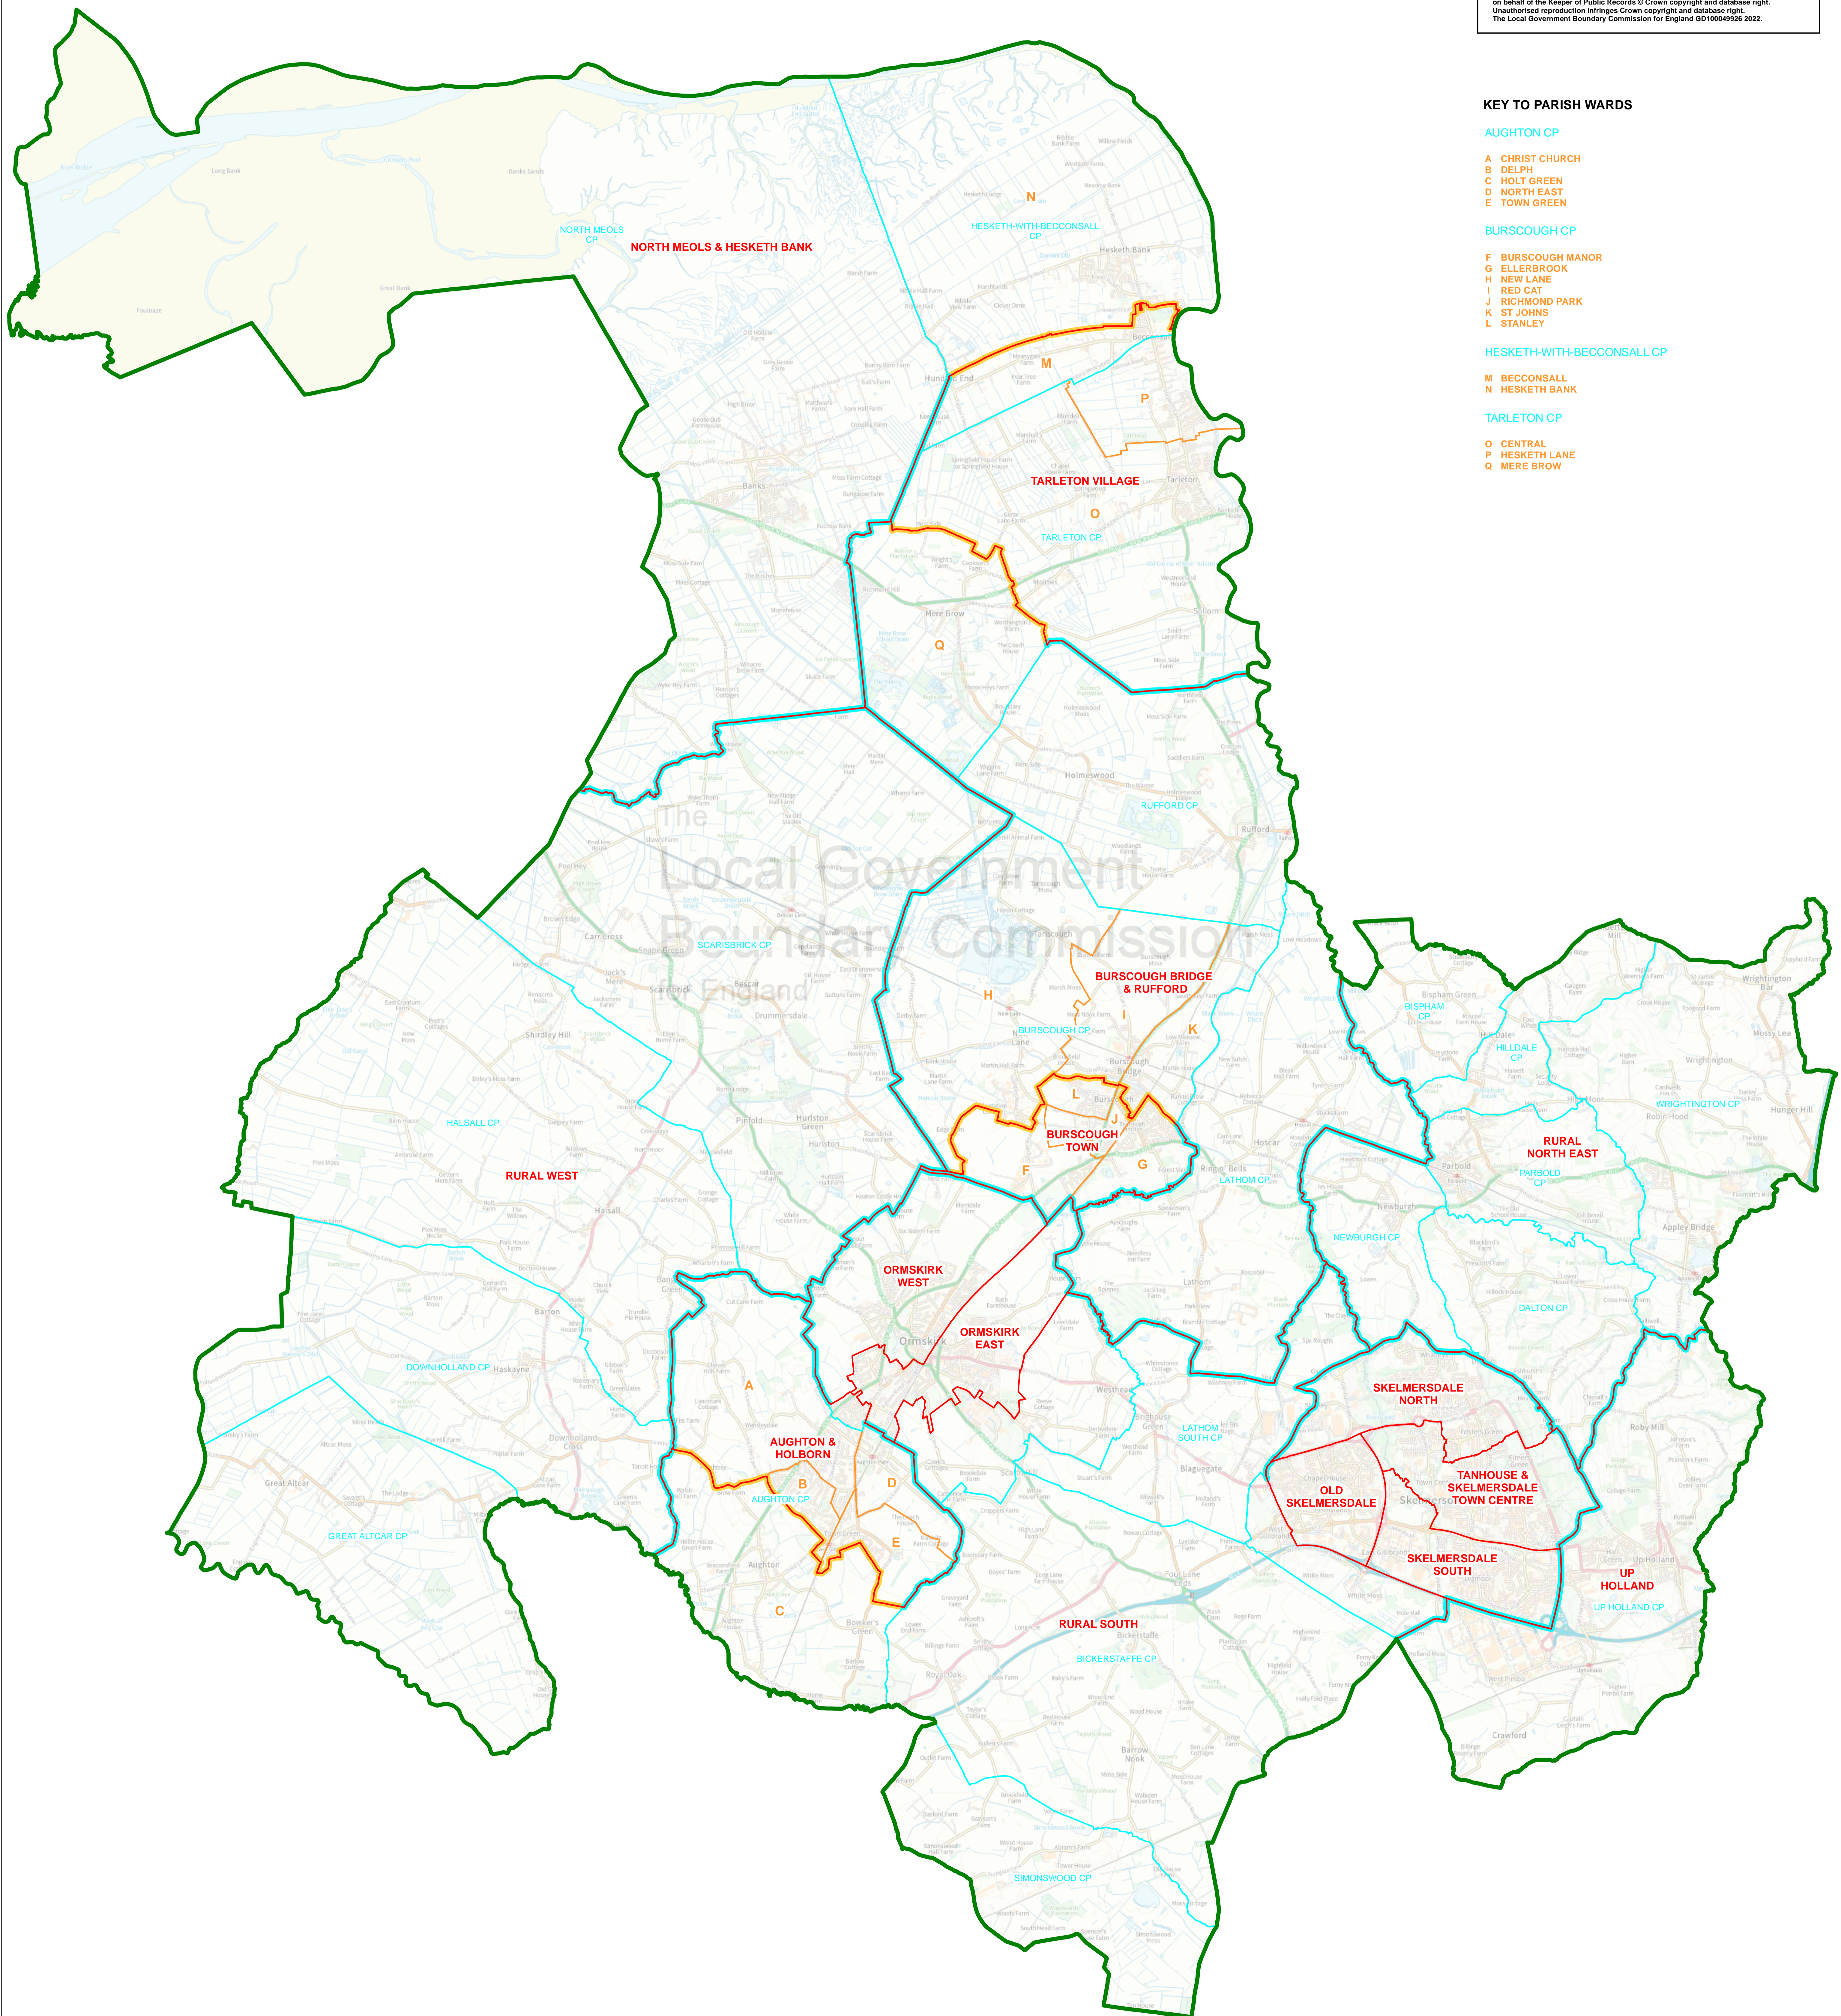

Boundary alignment and names shown on the mapping background may not be up to date. They may differ from the latest boundary information applied as part of this review.

KEY TO PARISH WARDS

AUGHTON CP

- A CHRIST CHURCH
- B DELPH
- C HOLT GREEN
- D NORTH EAST
- E TOWN GREEN

BURSCOUGH CP

- F BURSCOUGH MANOR
- G ELLERBROOK
- H NEW LANE
- I RED CAT
- J RICHMOND PARK
- K ST JOHNS
- L STANLEY

HESKETH-WITH-BECCONSALL CP

- M BECCONSALL
- N HESKETH BANK

TARLETON CP

- O CENTRAL
- P HESKETH LANE
- Q MERE BROW

KEY	
	BOROUGH COUNCIL BOUNDARY
	PROPOSED WARD BOUNDARY
	PARISH BOUNDARY
	PROPOSED PARISH WARD BOUNDARY
	PROPOSED WARD BOUNDARY COINCIDENT WITH PARISH BOUNDARY
	PROPOSED WARD BOUNDARY COINCIDENT WITH PROPOSED PARISH WARD BOUNDARY
	UP HOLLAND PARISH NAME
	BICKERSTAFFE CP PARISH NAME