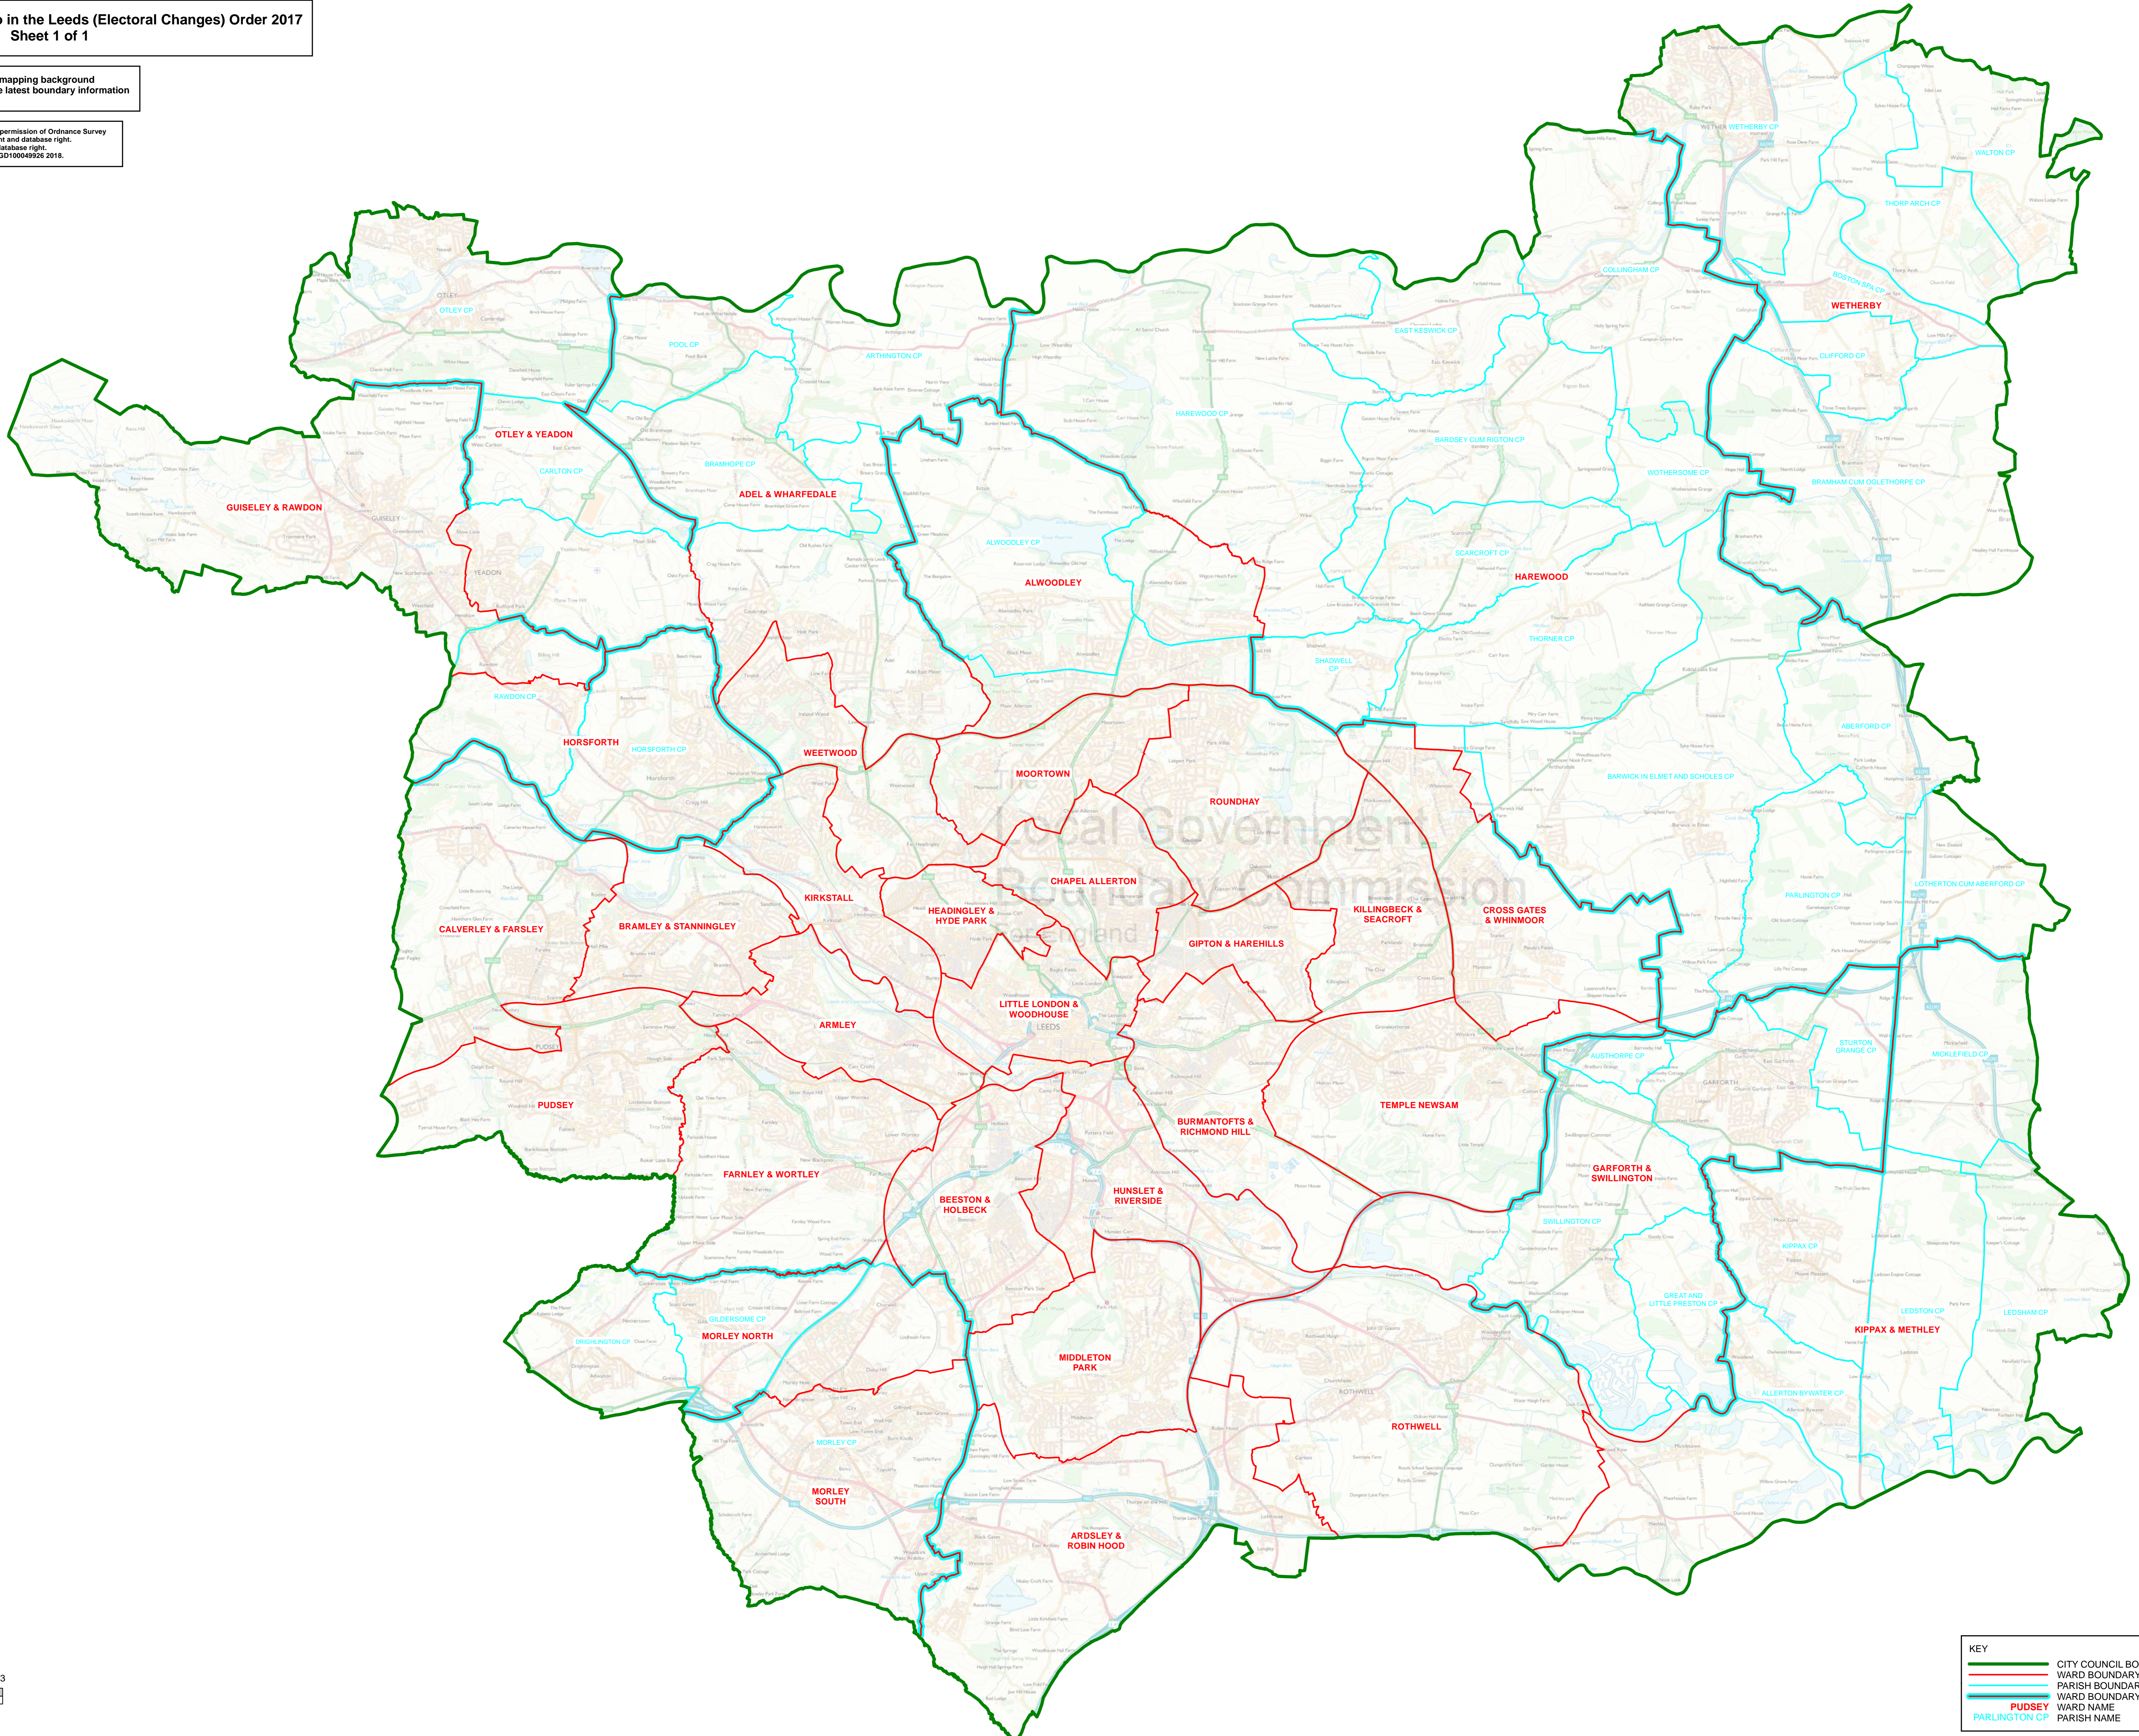

Revised map (2018) referred to in the Leeds (Electoral Changes) Order 2017
Sheet 1 of 1

KEY	
	CITY COUNCIL BOUNDARY
	WARD BOUNDARY
	PARISH BOUNDARY
	WARD BOUNDARY COINCIDENT WITH PARISH BOUNDARY
	PUDSEY WARD NAME
	PARLINGTON CP PARISH NAME