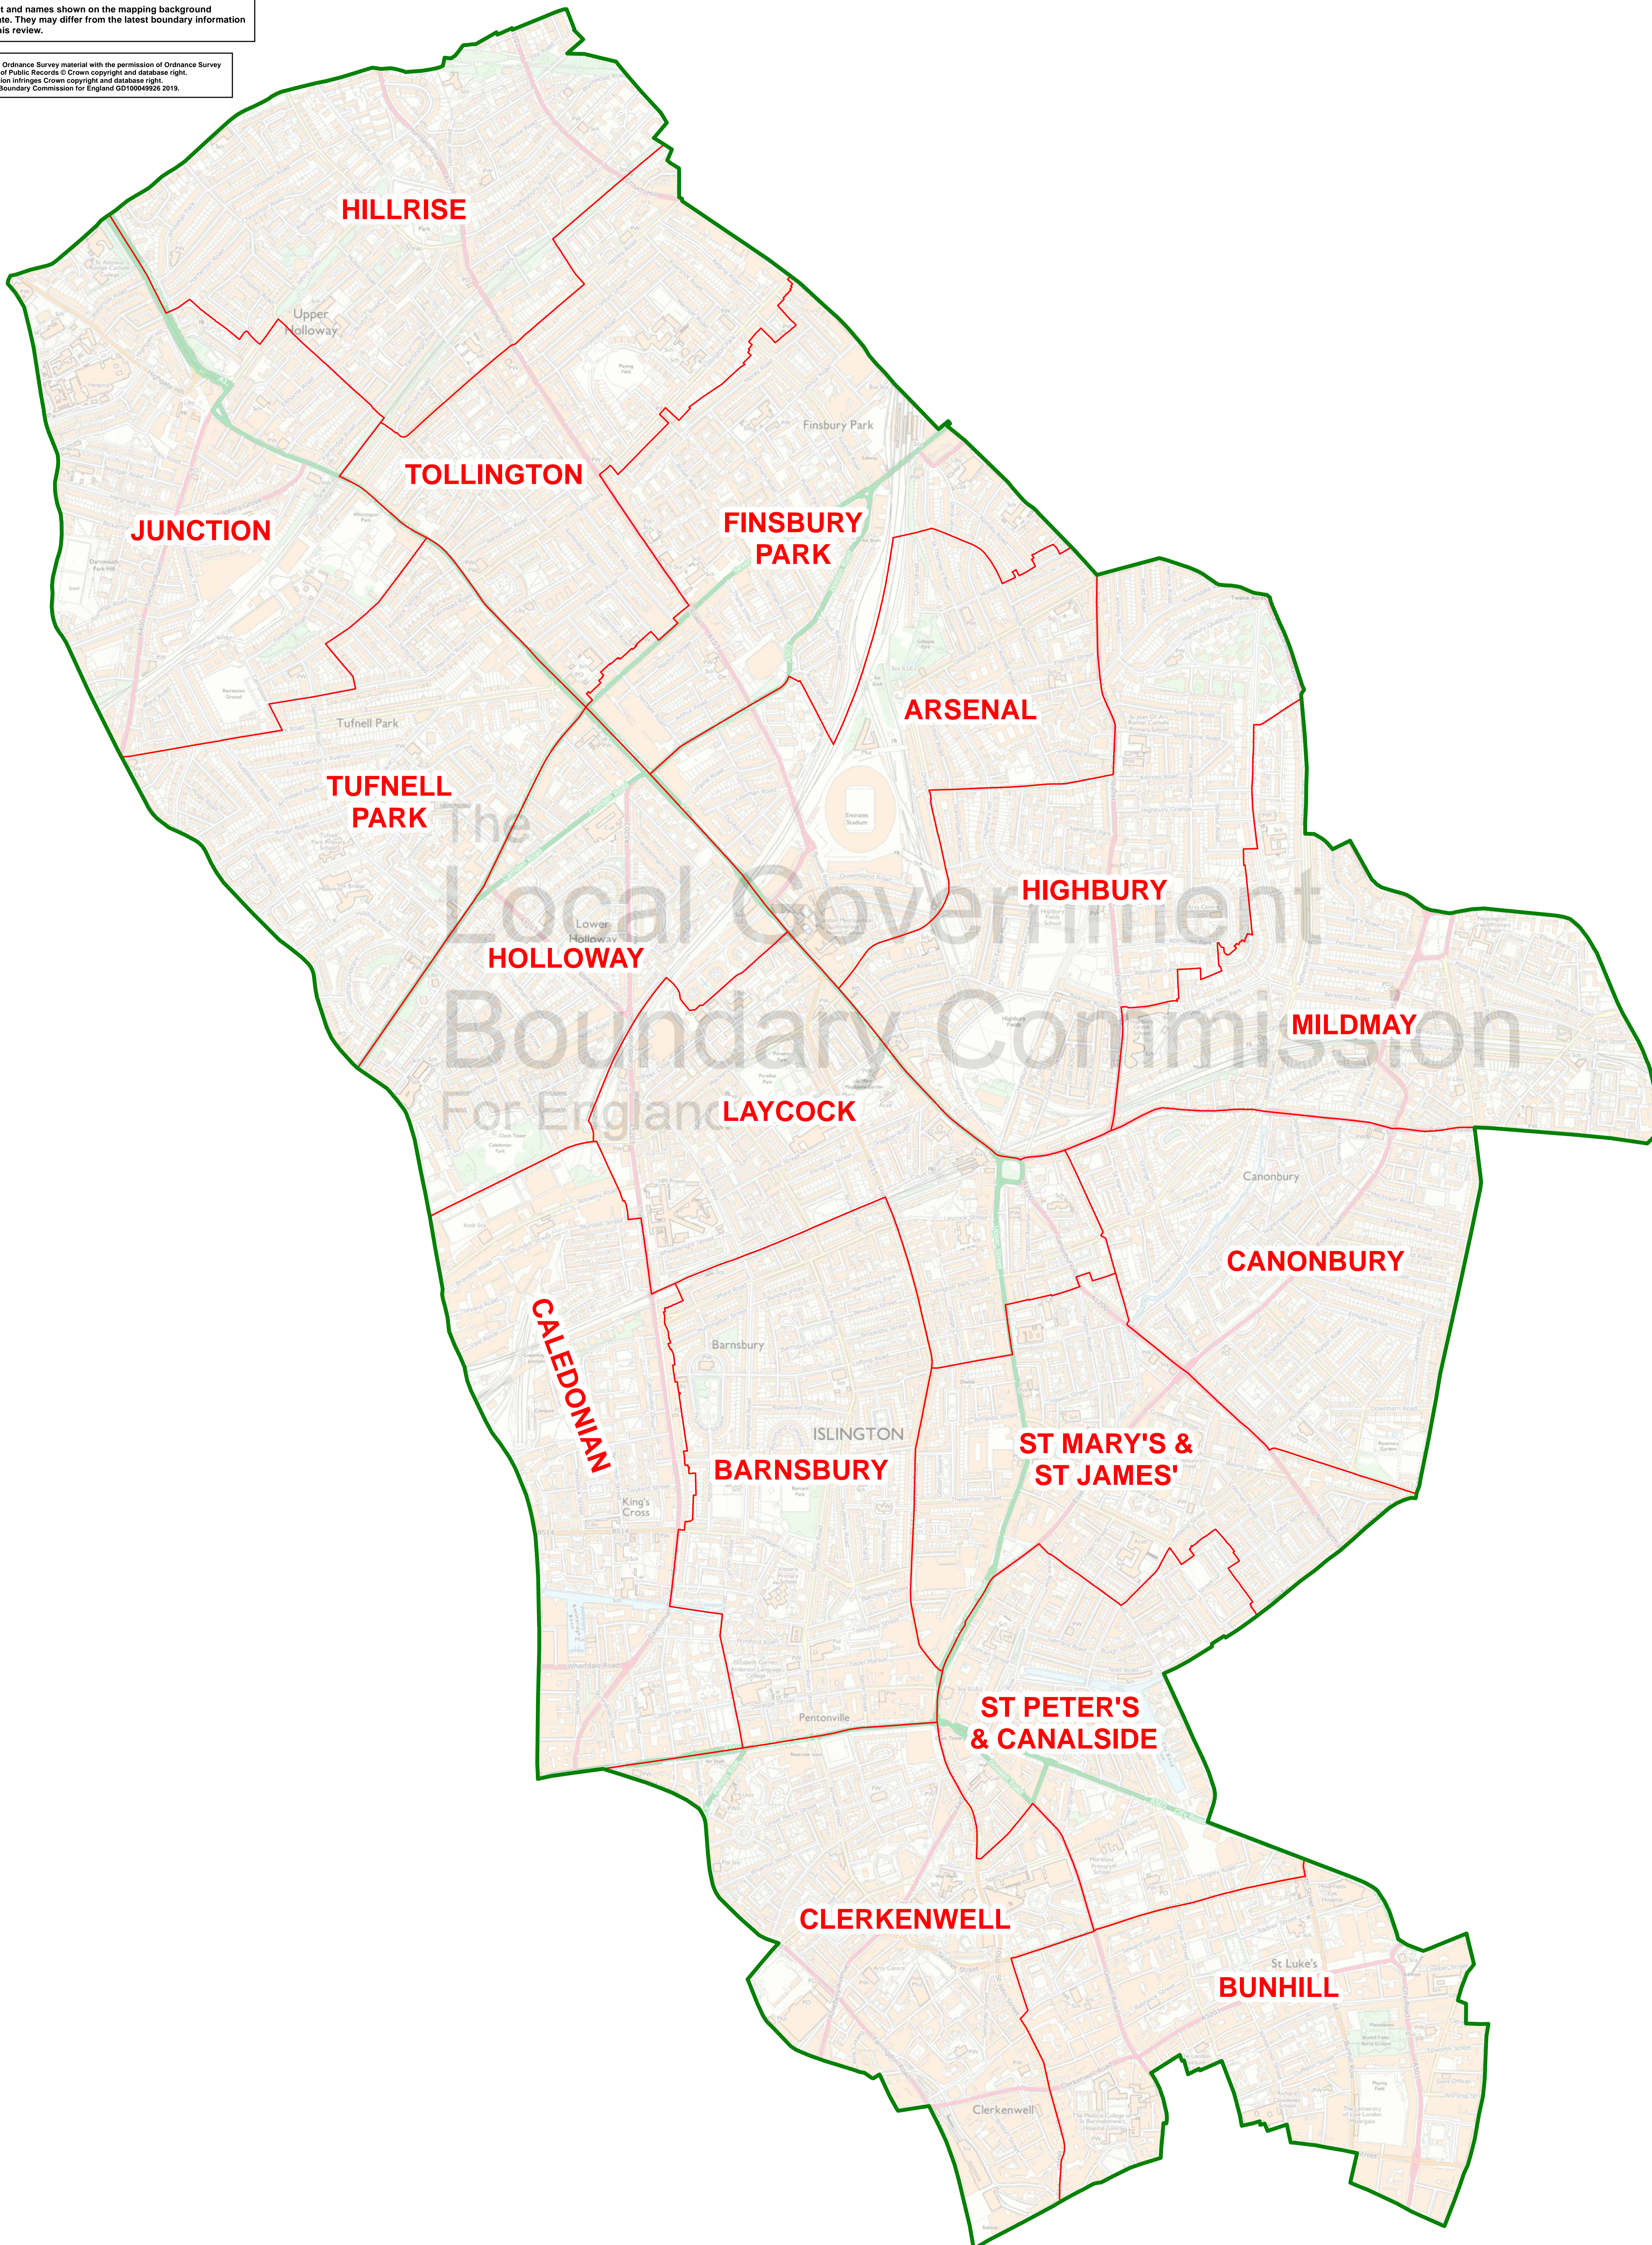

THE LOCAL GOVERNMENT BOUNDARY COMMISSION FOR ENGLAND

ELECTORAL REVIEW OF ISLINGTON

Final recommendations for ward boundaries in the London Borough of Islington January 2020
Sheet 1 of 1

KEY	
	LONDON BOROUGH COUNCIL BOUNDARY
	PROPOSED WARD BOUNDARY
	PROPOSED WARD NAME