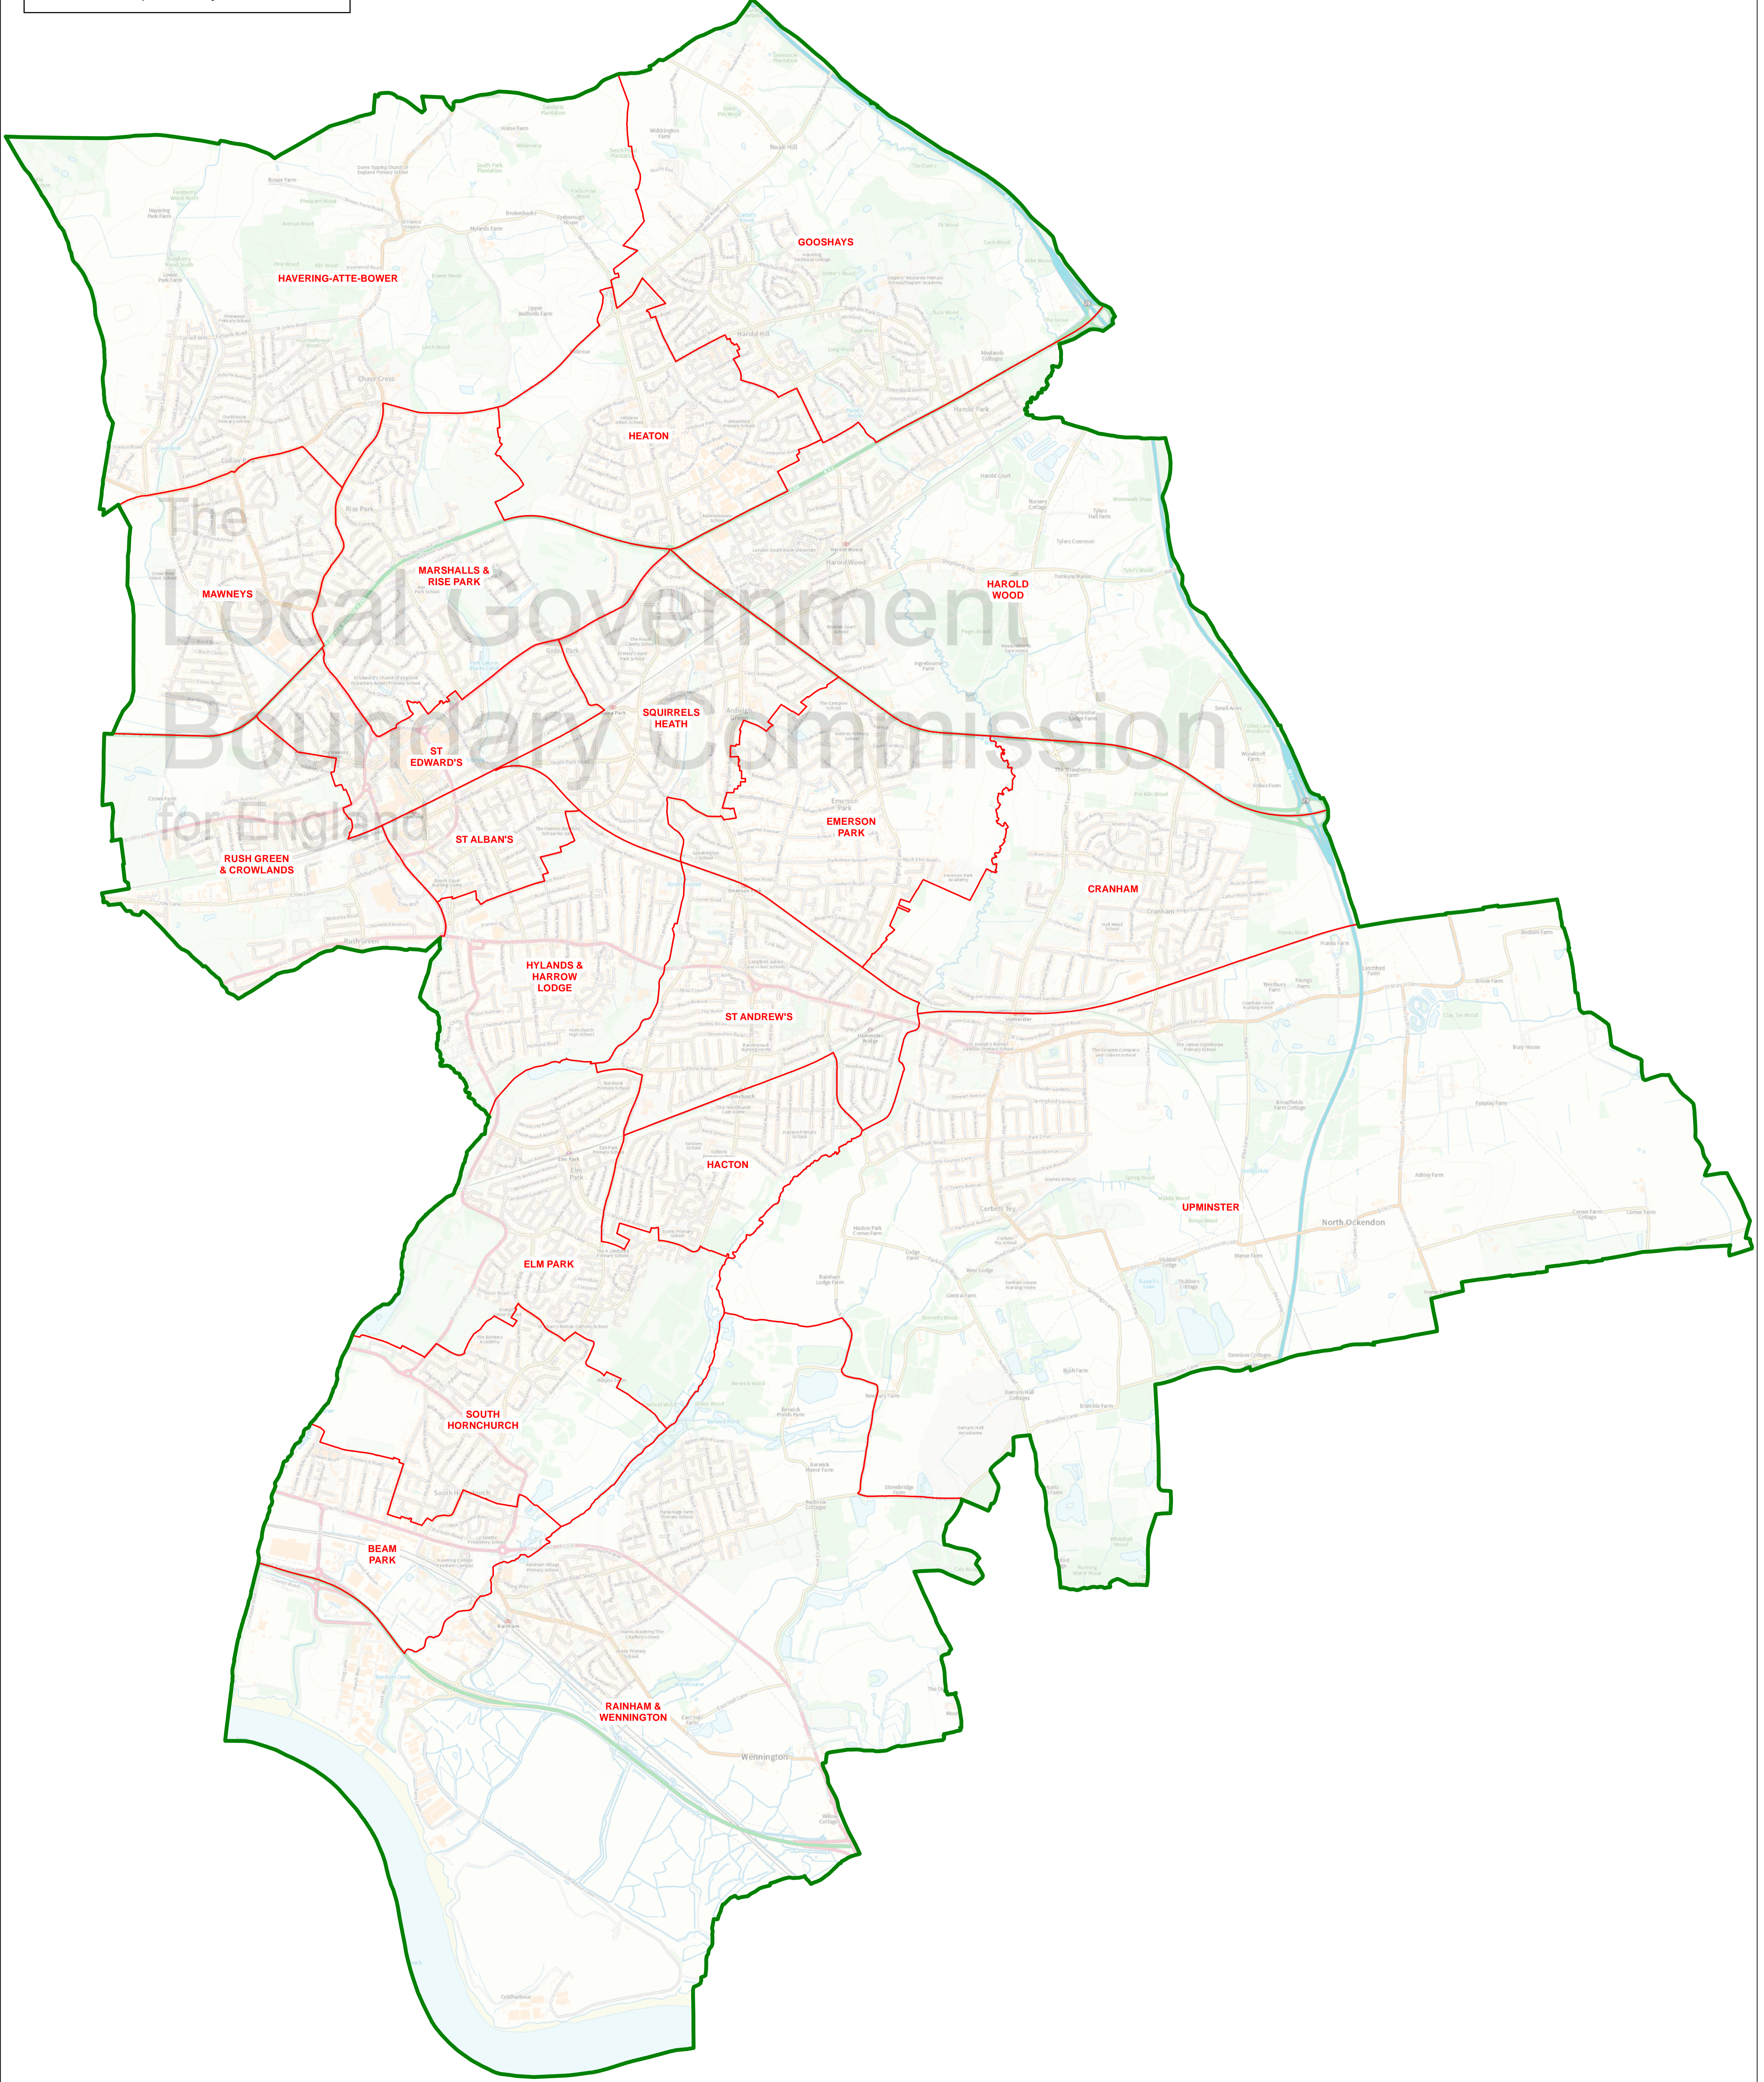

Map referred to in the London Borough of Havering (Electoral Changes) Order 2021
Sheet 1 of 1

Boundary alignment and names shown on the mapping background may not be up to date. They may differ from the latest boundary information applied as part of this review.

KEY	
	LONDON BOROUGH COUNCIL BOUNDARY
	WARD BOUNDARY
	UPMINSTER WARD NAME