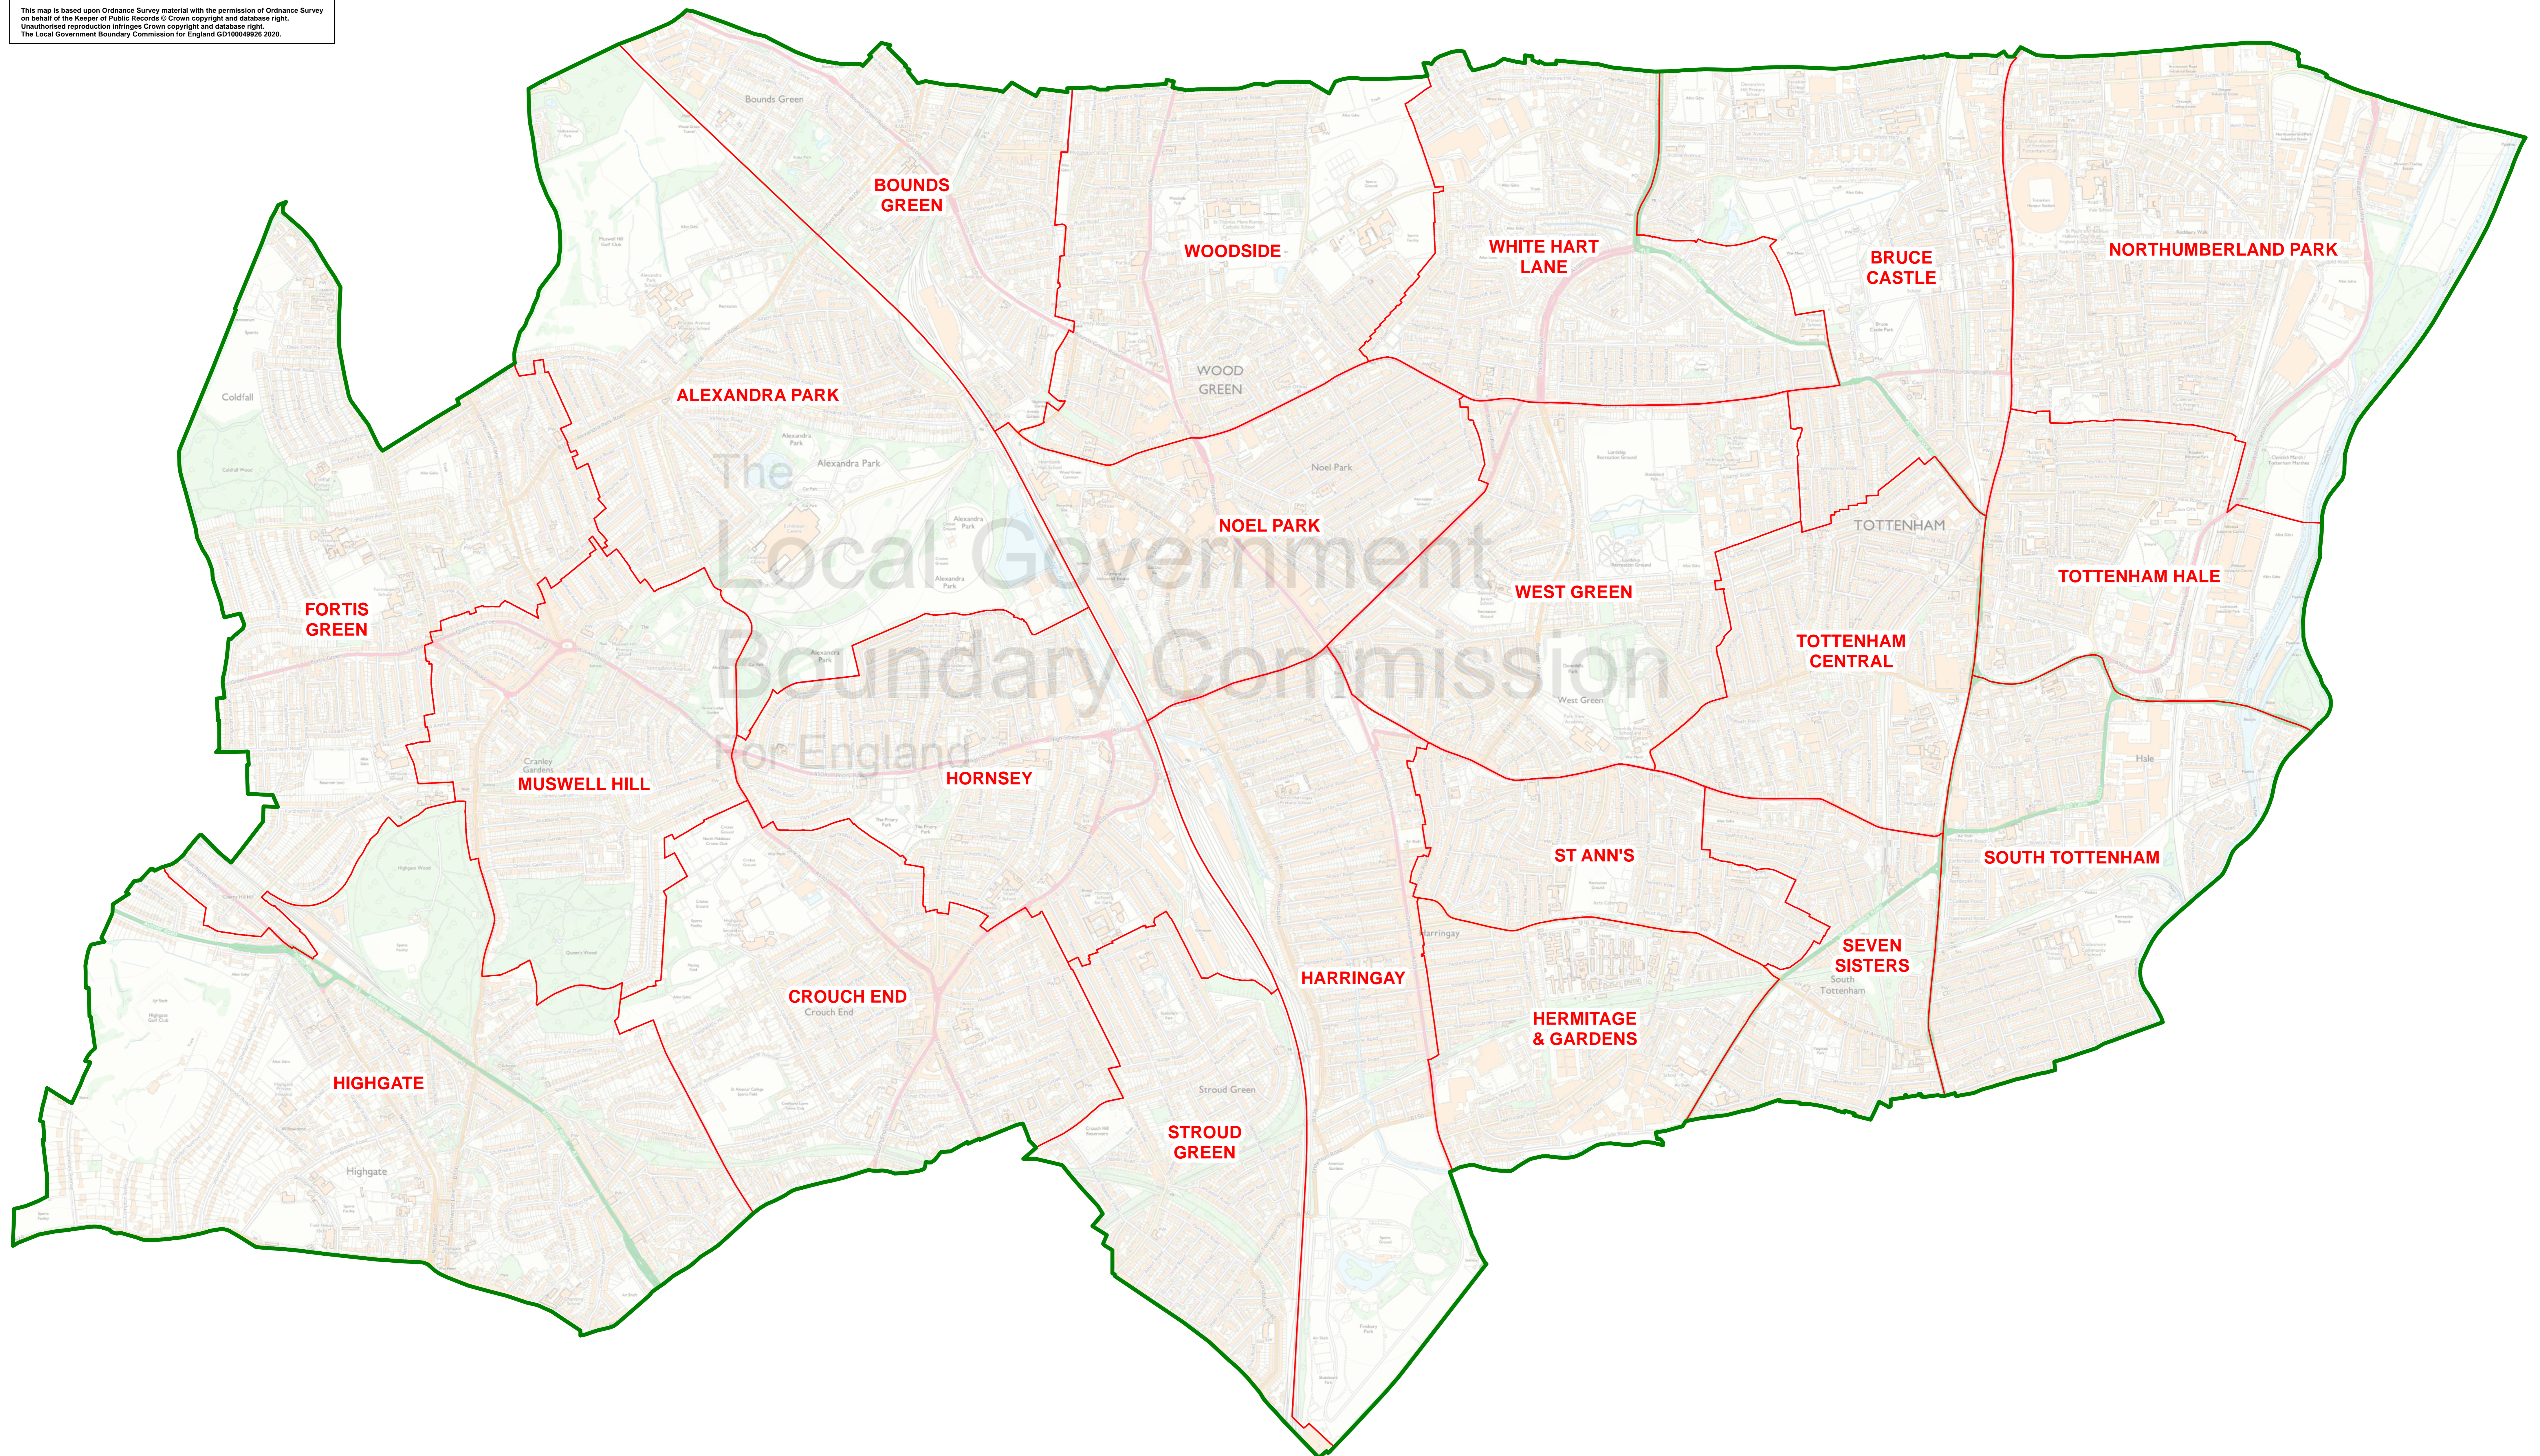

Map referred to in the London Borough of Haringey (Electoral Changes) Order 2020
Sheet 1 of 1

KEY	
	LONDON BOROUGH COUNCIL BOUNDARY
	WARD BOUNDARY
	SEVEN SISTERS WARD NAME