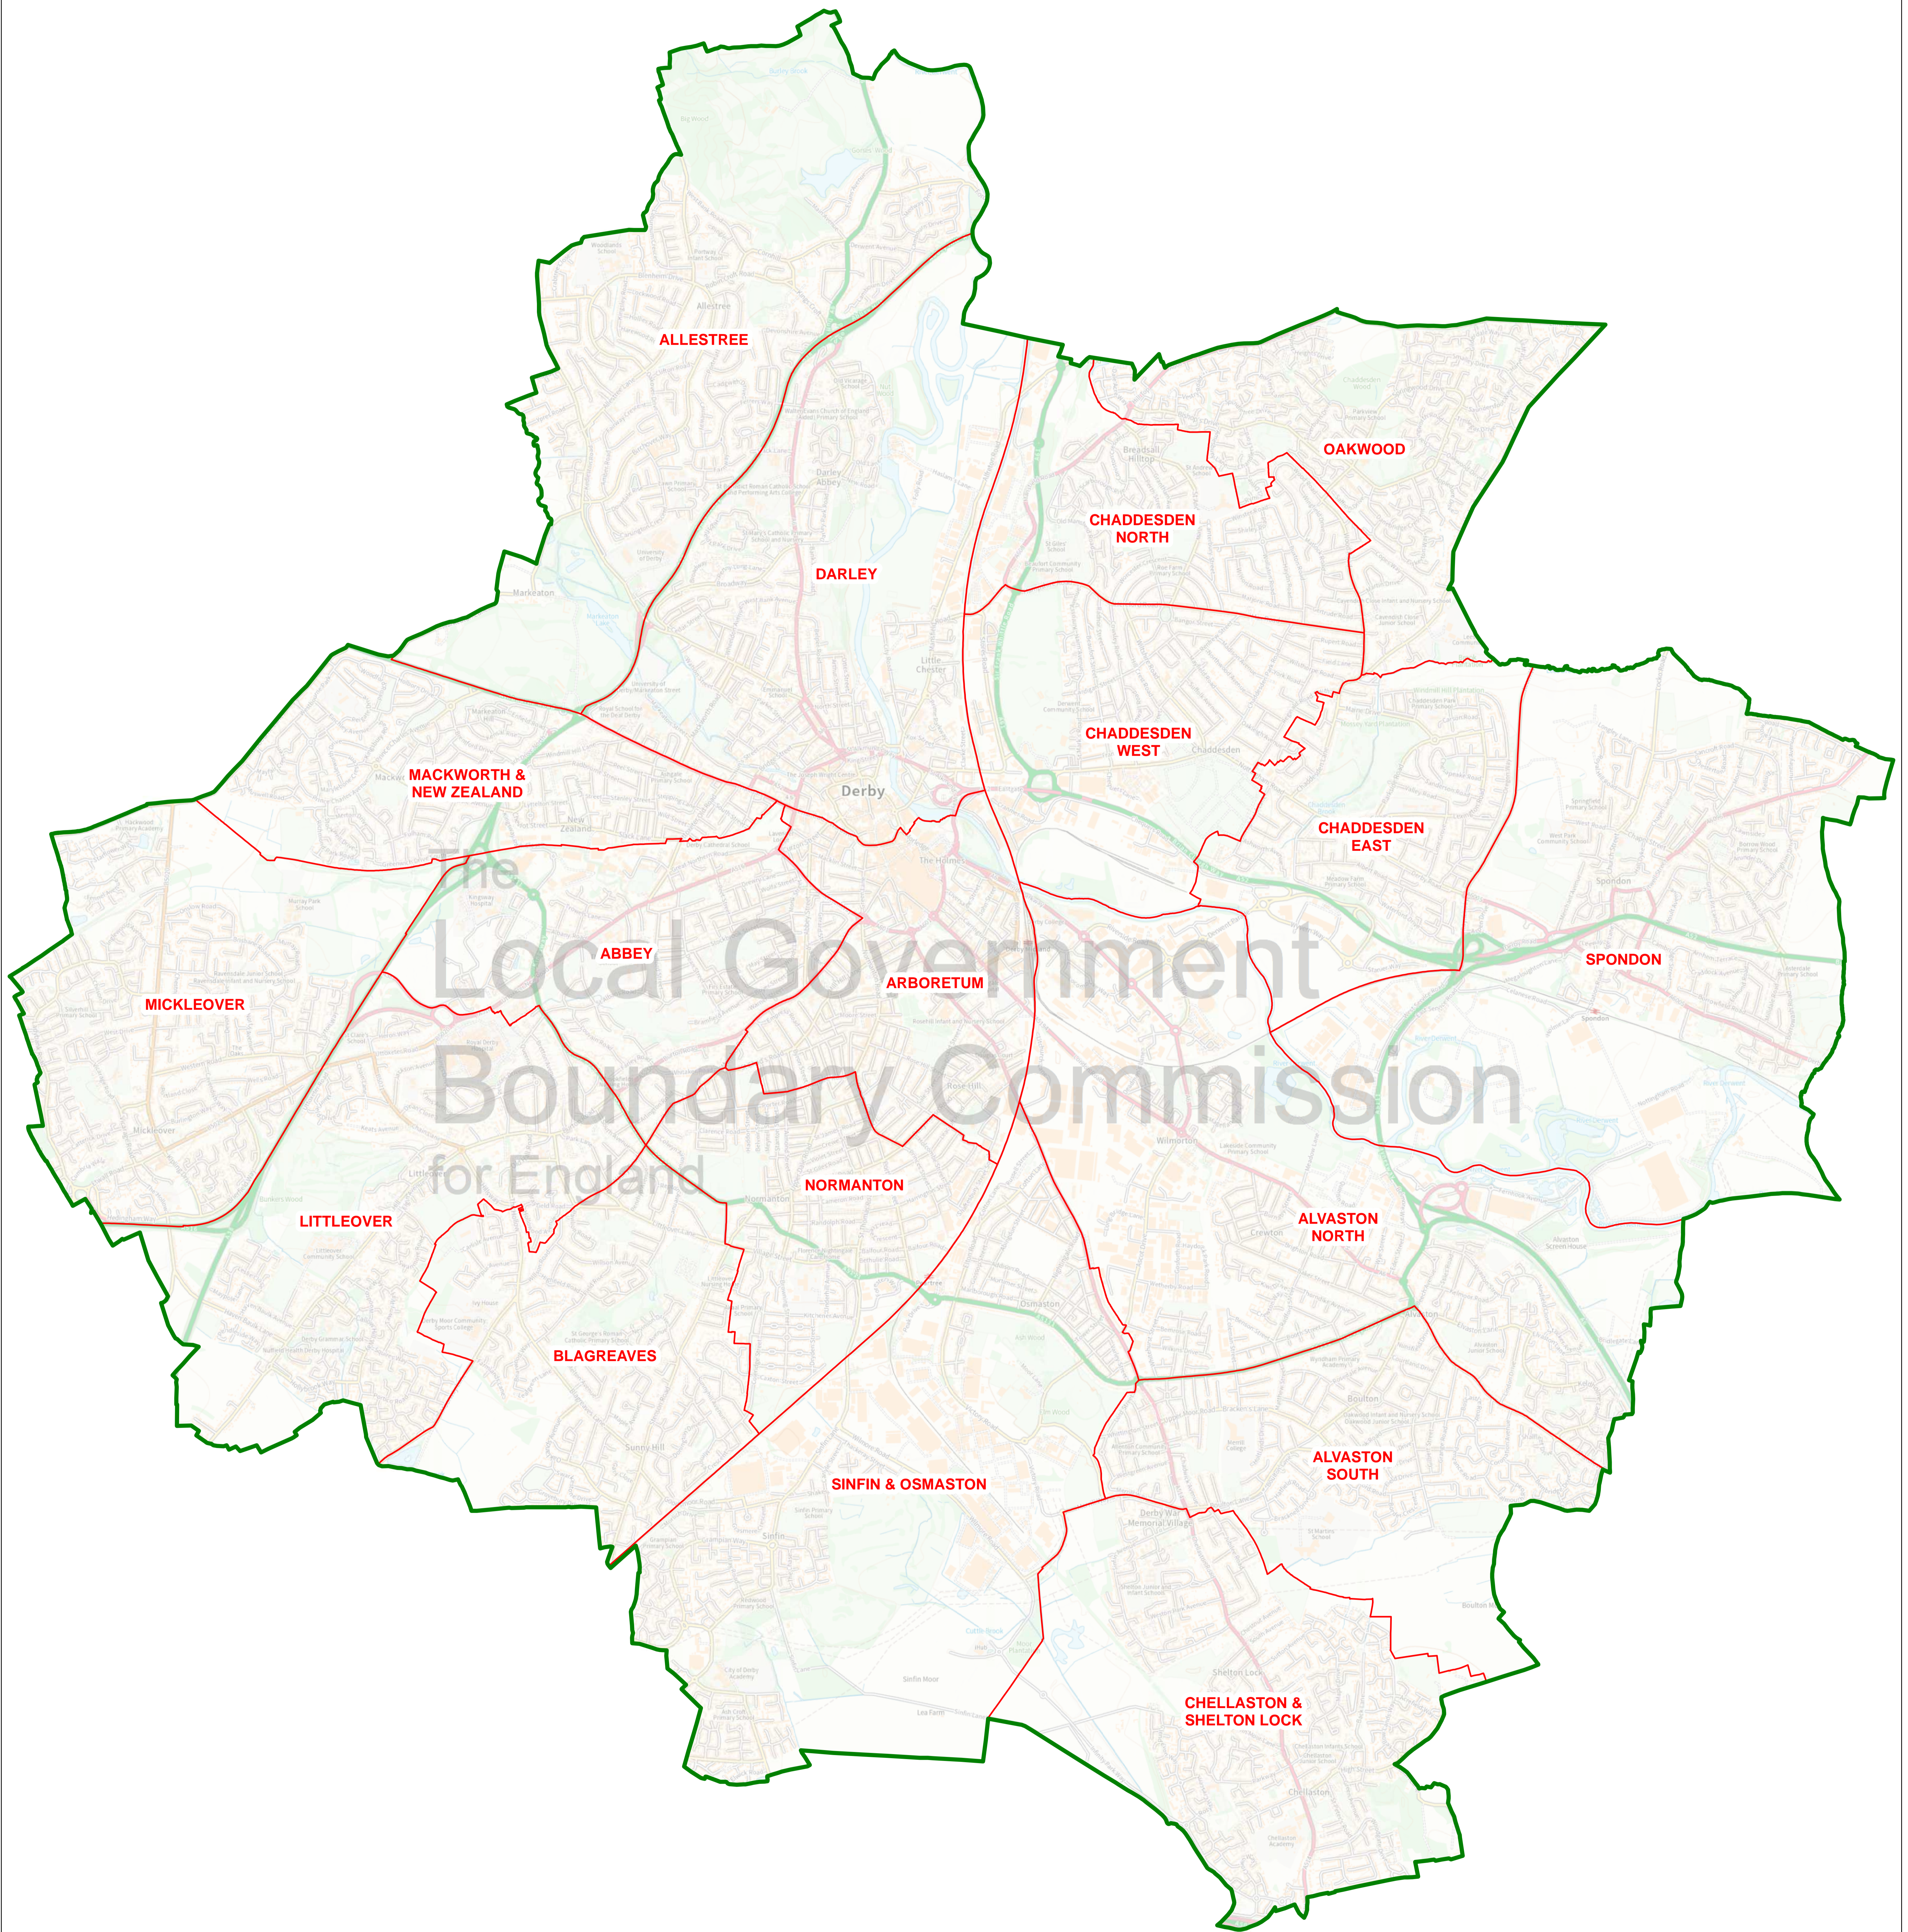

THE LOCAL GOVERNMENT BOUNDARY COMMISSION FOR ENGLAND

ELECTORAL REVIEW OF DERBY

Final recommendations for ward boundaries in the city of Derby October 2022
Sheet 1 of 1

Boundary alignment and names shown on the mapping background may not be up to date. They may differ from the latest boundary information applied as part of this review.

KEY	
	CITY COUNCIL BOUNDARY
	PROPOSED WARD BOUNDARY
	PROPOSED WARD NAME