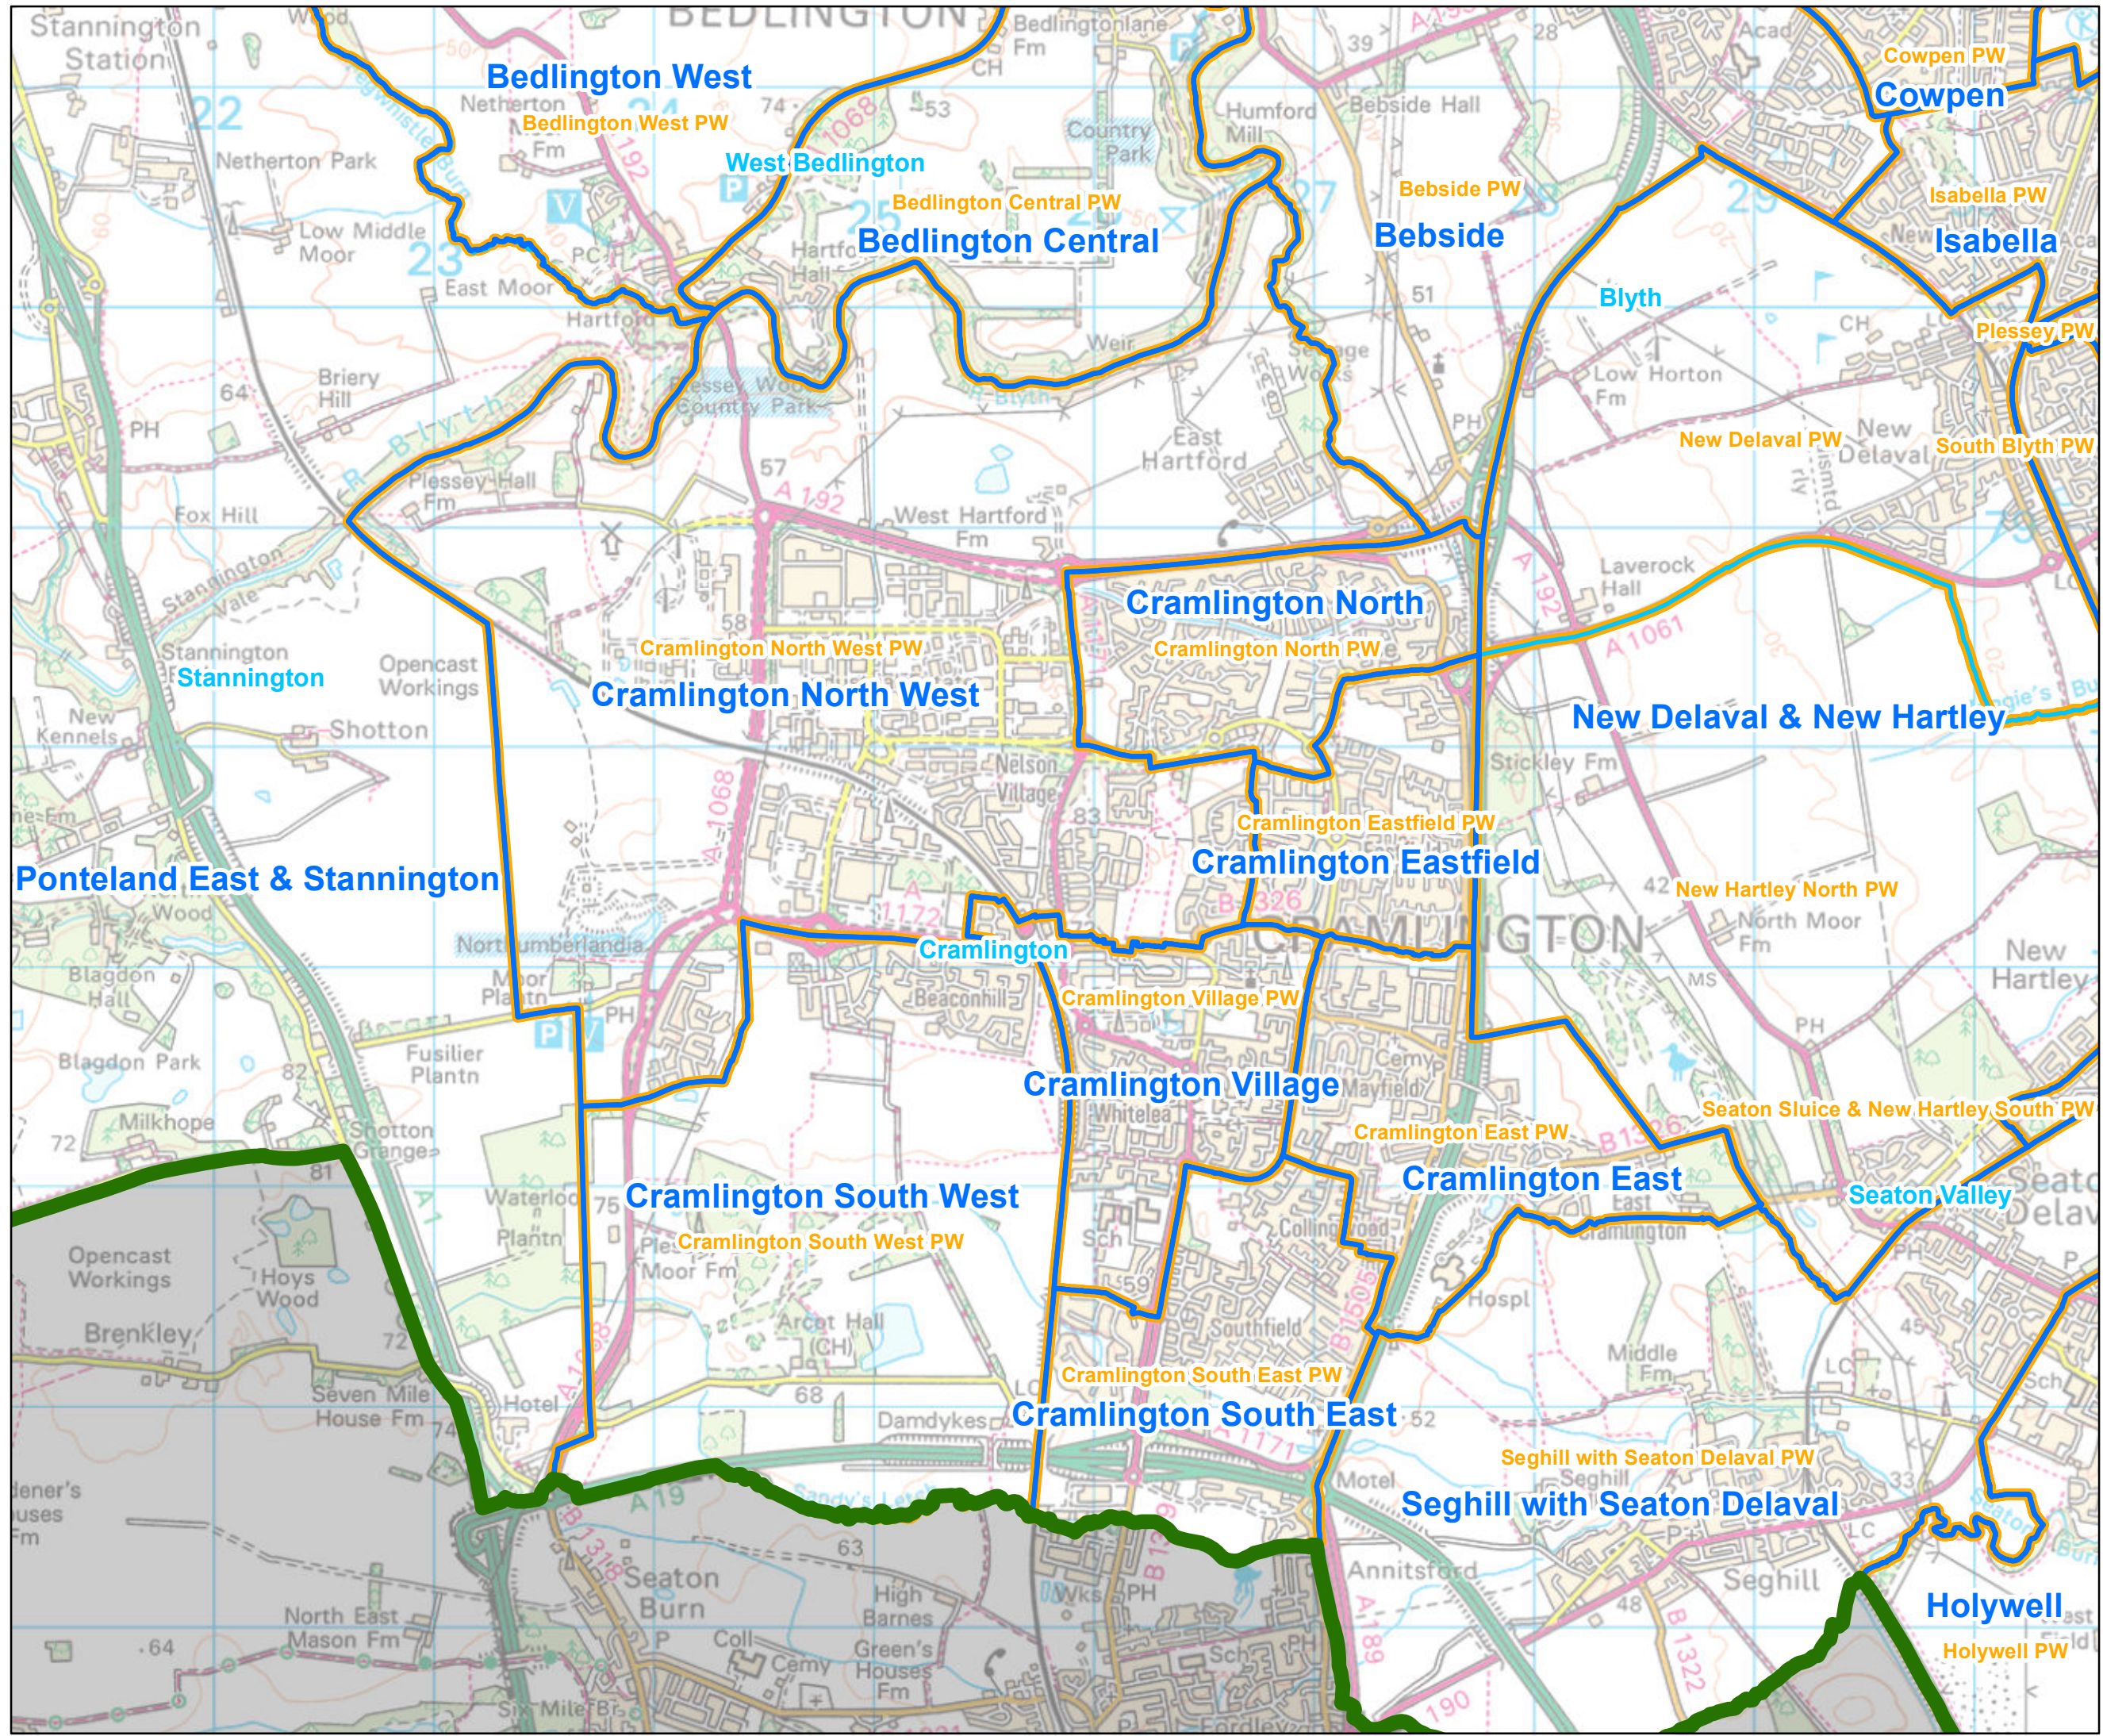

Parish Warding Arrangements for Cramlington

-  District
-  Draft Recommendations
-  Parish
-  Parish Ward

This mapping is based upon Ordnance Survey material with the permission of Ordnance Survey on behalf of the Keeper of Public Records © Crown copyright and database right.