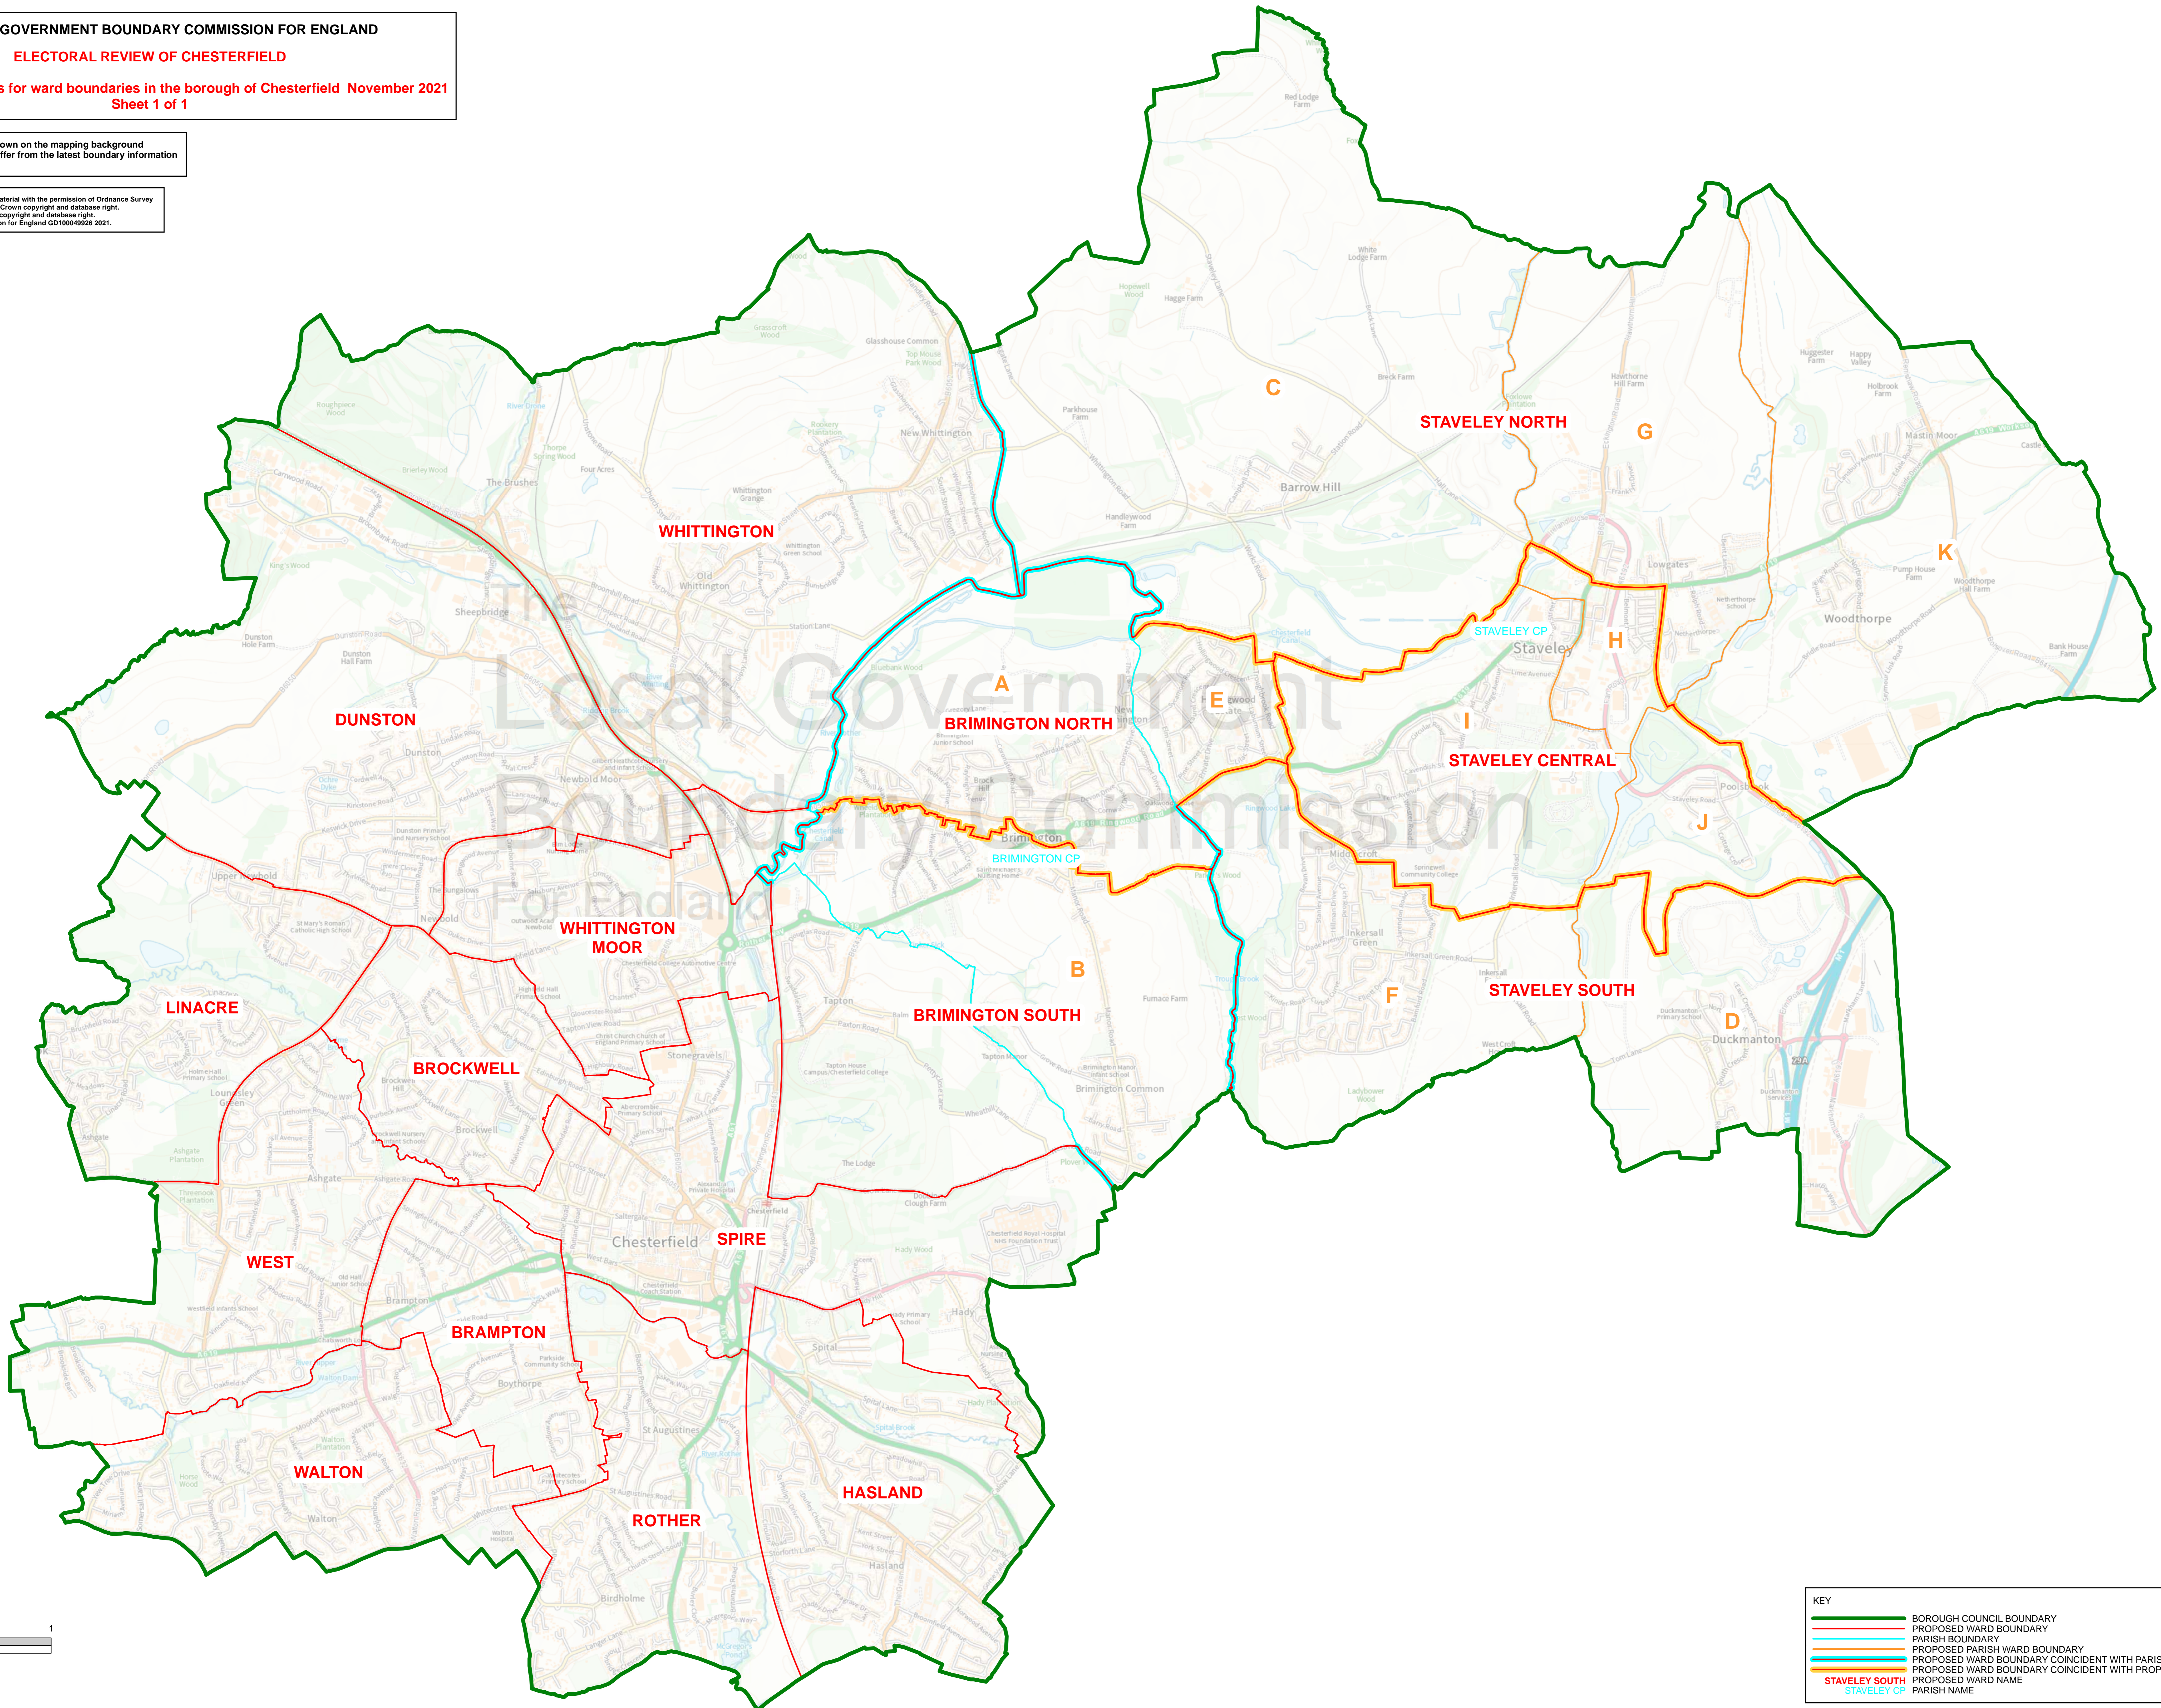

THE LOCAL GOVERNMENT BOUNDARY COMMISSION FOR ENGLAND

ELECTORAL REVIEW OF CHESTERFIELD

Draft recommendations for ward boundaries in the borough of Chesterfield November 2021
Sheet 1 of 1

KEY TO PARISH WARDS

BRIMINGTON CP

- A BRIMINGTON NORTH
- B BRIMINGTON SOUTH

STAVELEY CP

- C BARROW HILL
- D DUCKMANTON
- E HOLLINGWOOD
- F INKERSALL GREEN
- G LOWGATES NORTH
- H LOWGATES SOUTH
- I MIDDLECROFT
- J POOLSBROOK
- K WOODTHORPE

KEY	
	BOROUGH COUNCIL BOUNDARY
	PROPOSED WARD BOUNDARY
	PARISH BOUNDARY
	PROPOSED PARISH WARD BOUNDARY
	PROPOSED WARD BOUNDARY COINCIDENT WITH PARISH BOUNDARY
	PROPOSED WARD BOUNDARY COINCIDENT WITH PROPOSED PARISH WARD BOUNDARY
	PROPOSED WARD NAME
	STAVELEY CP PARISH NAME