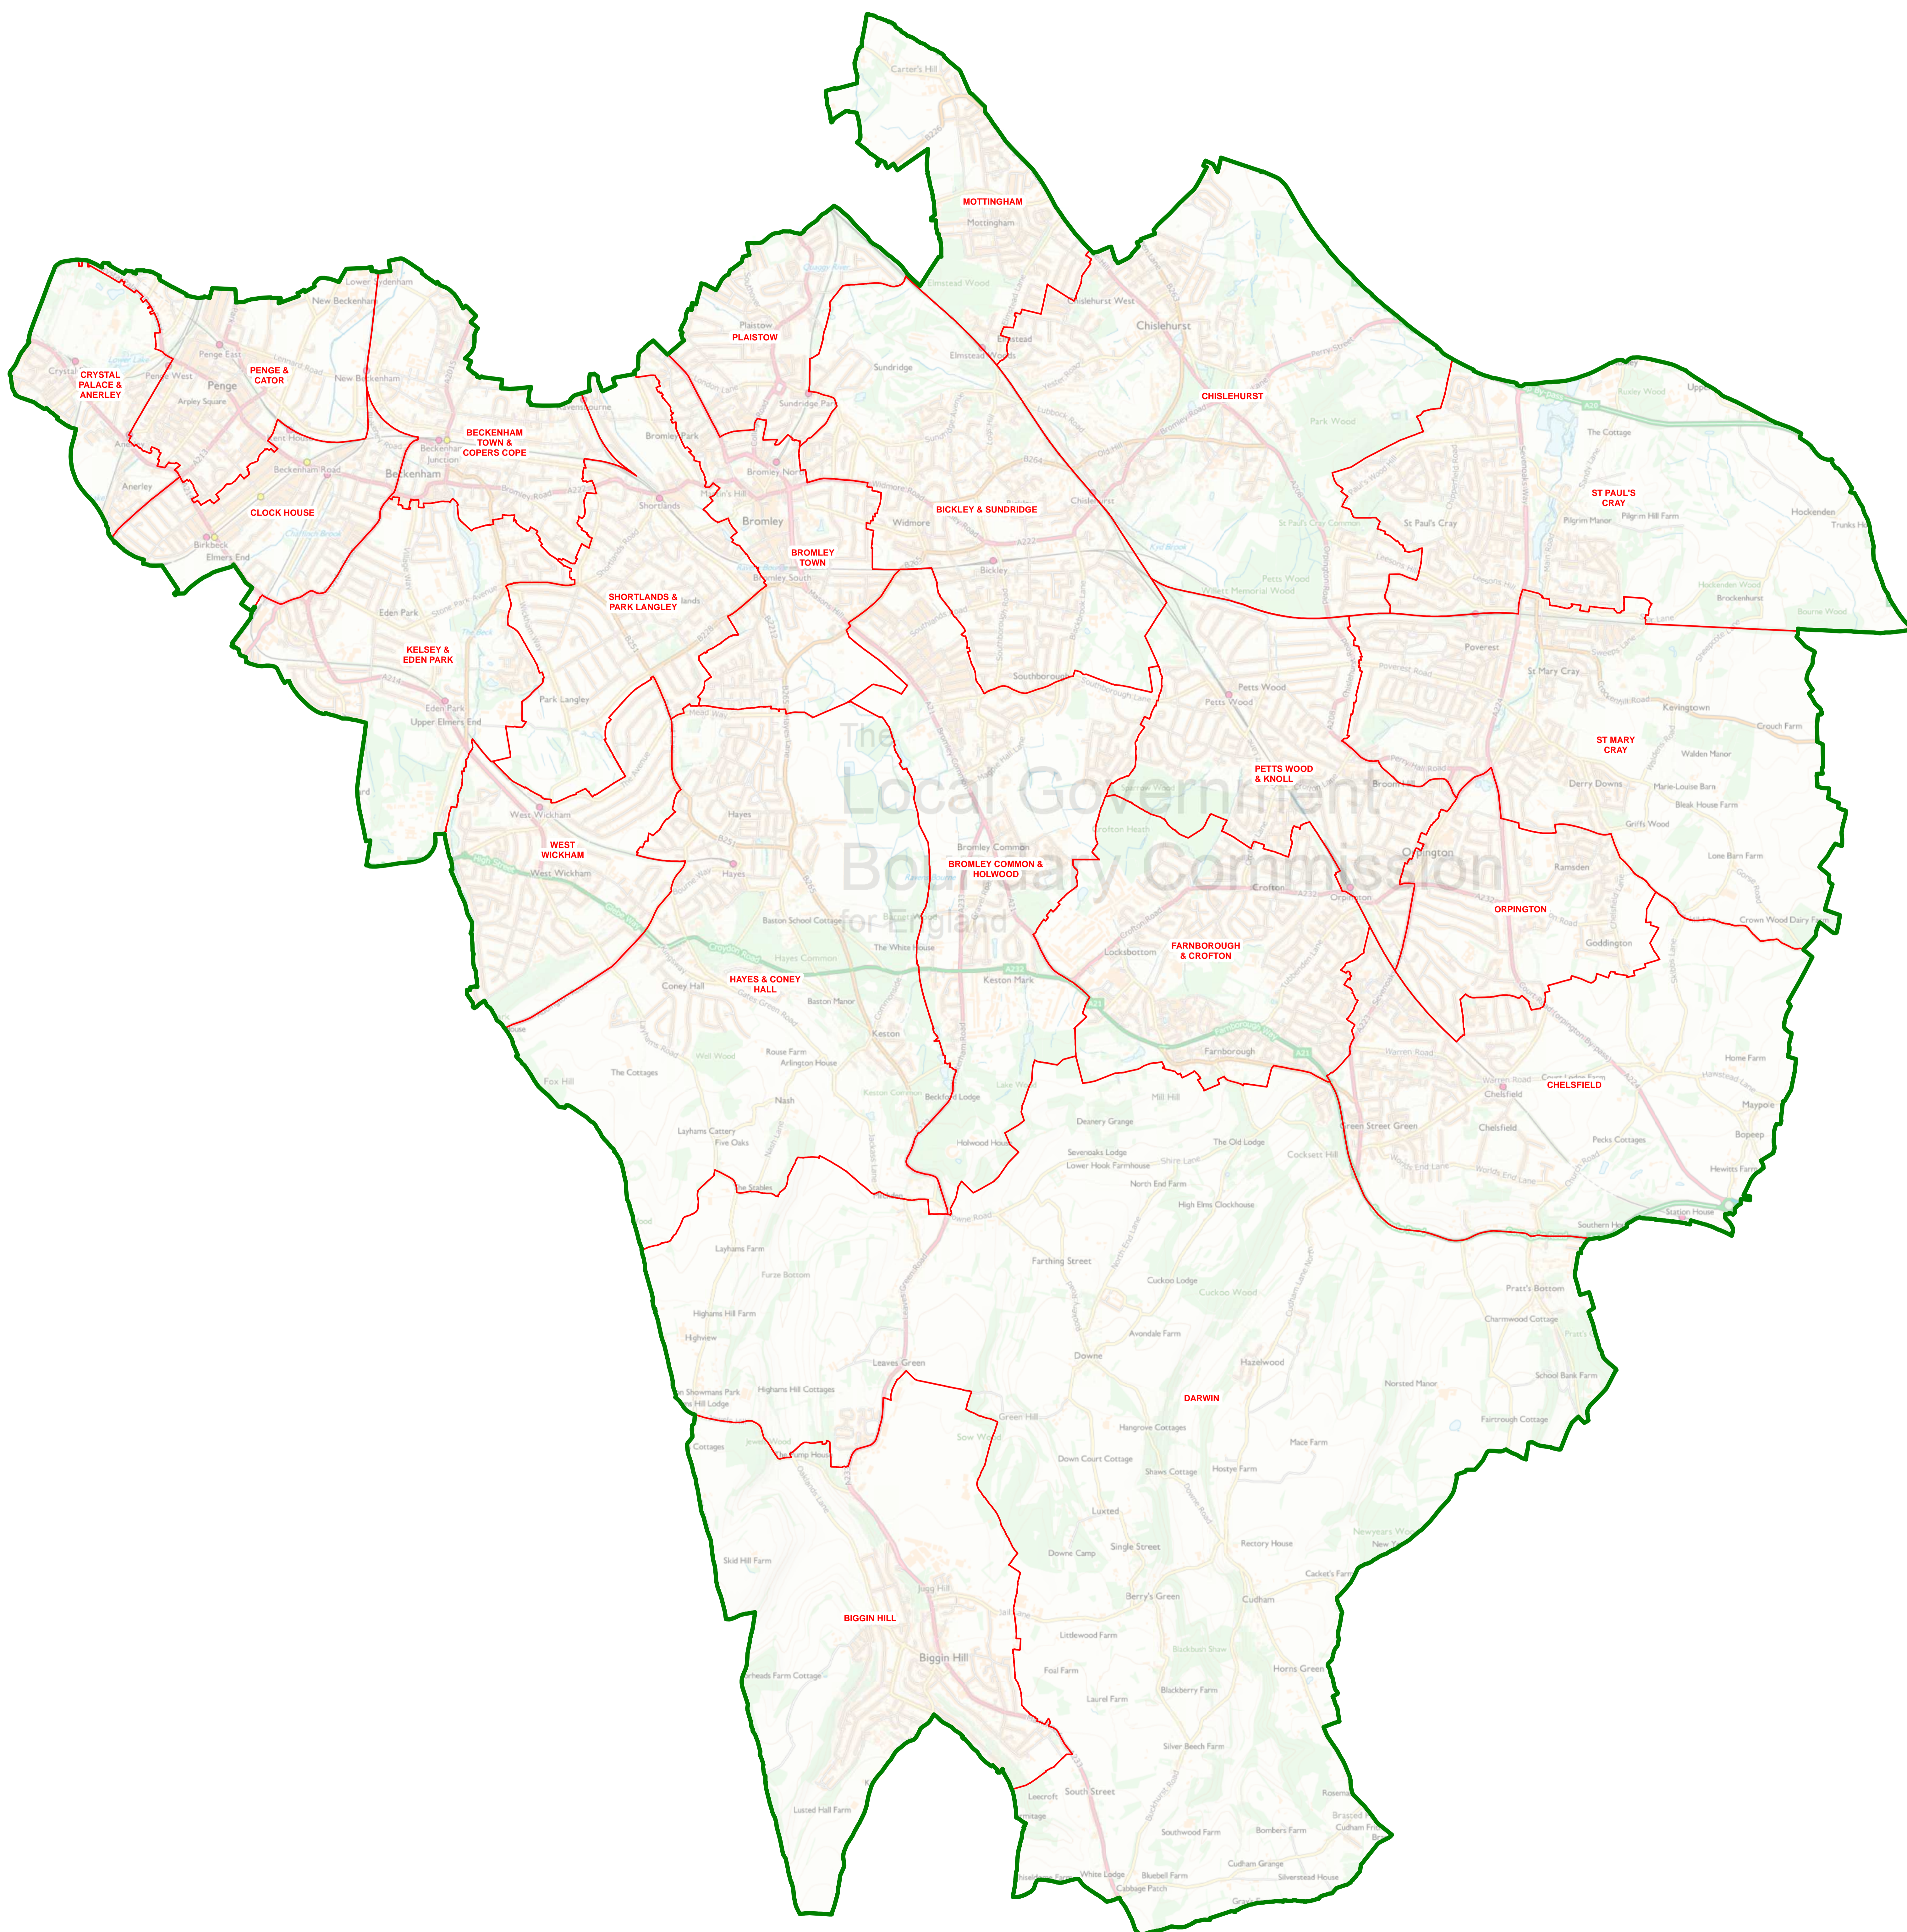

Map referred to in the London Borough of Bromley (Electoral Changes) Order 2021
Sheet 1 of 1

KEY	
	LONDON BOROUGH COUNCIL BOUNDARY
	WARD BOUNDARY
	WARD NAME