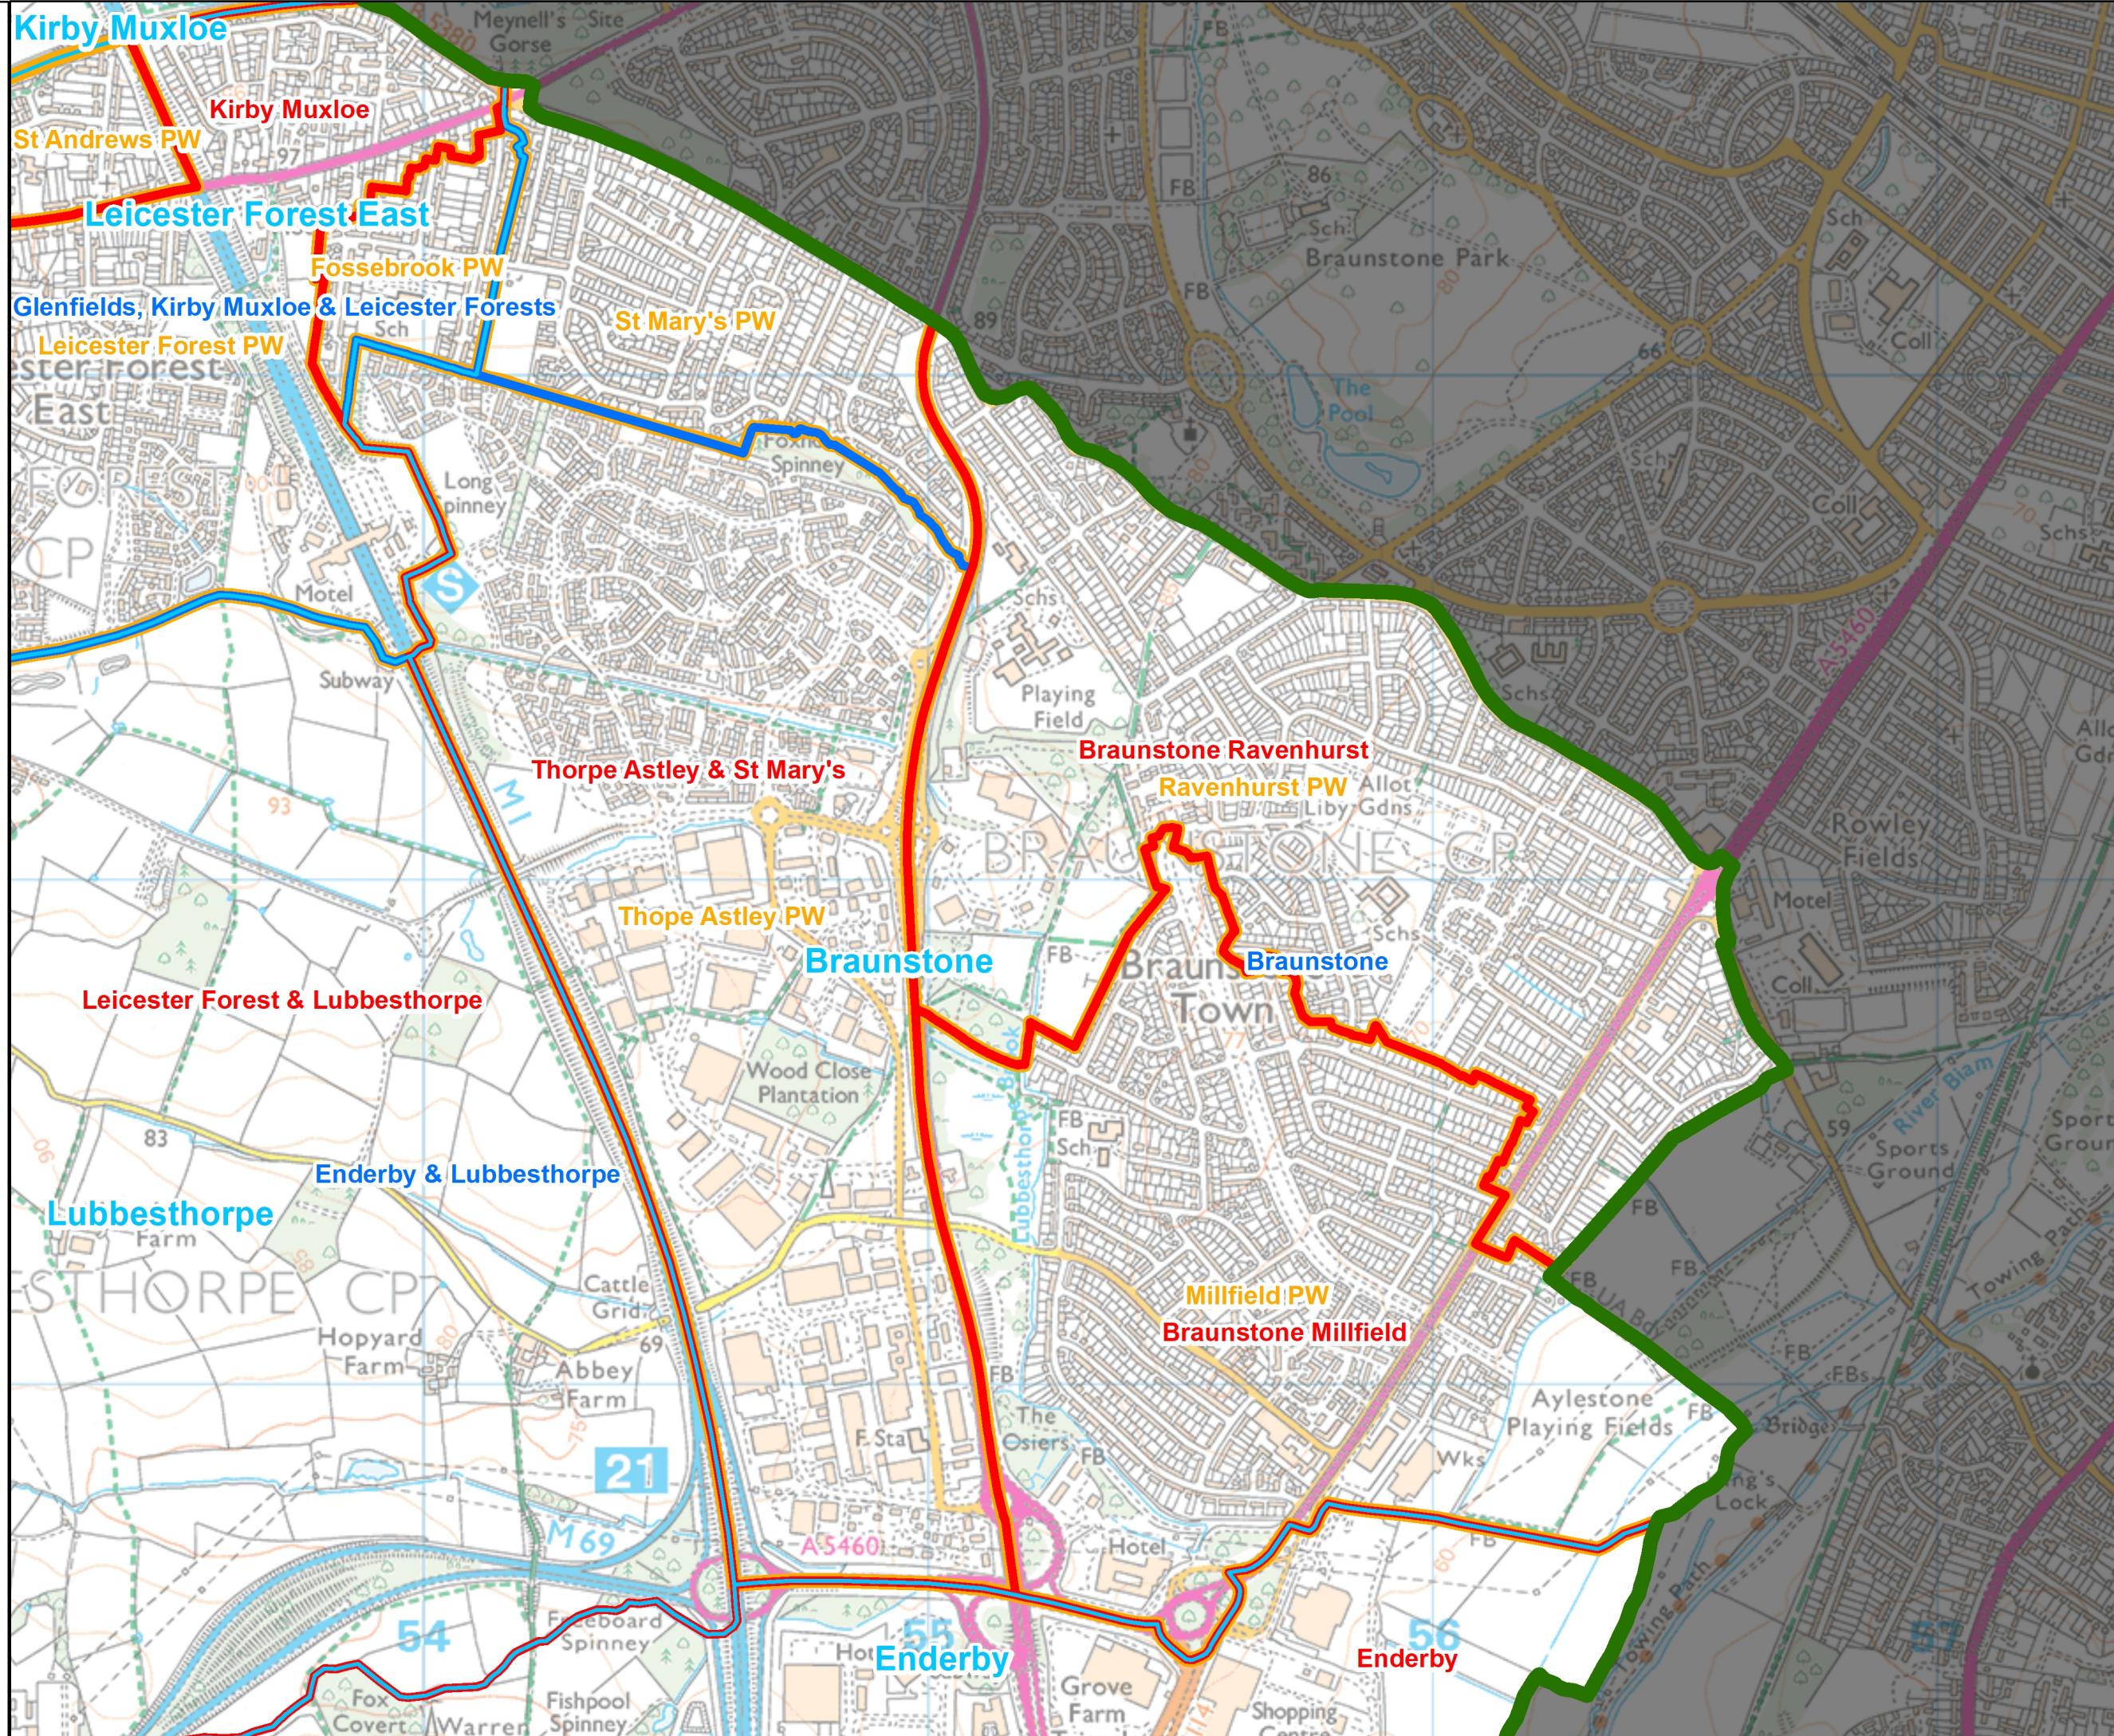

Parish Warding Arrangements for Braunstone parish

- District
- Parish
- Blaby Final Recommendation
- Division
- Parish Ward