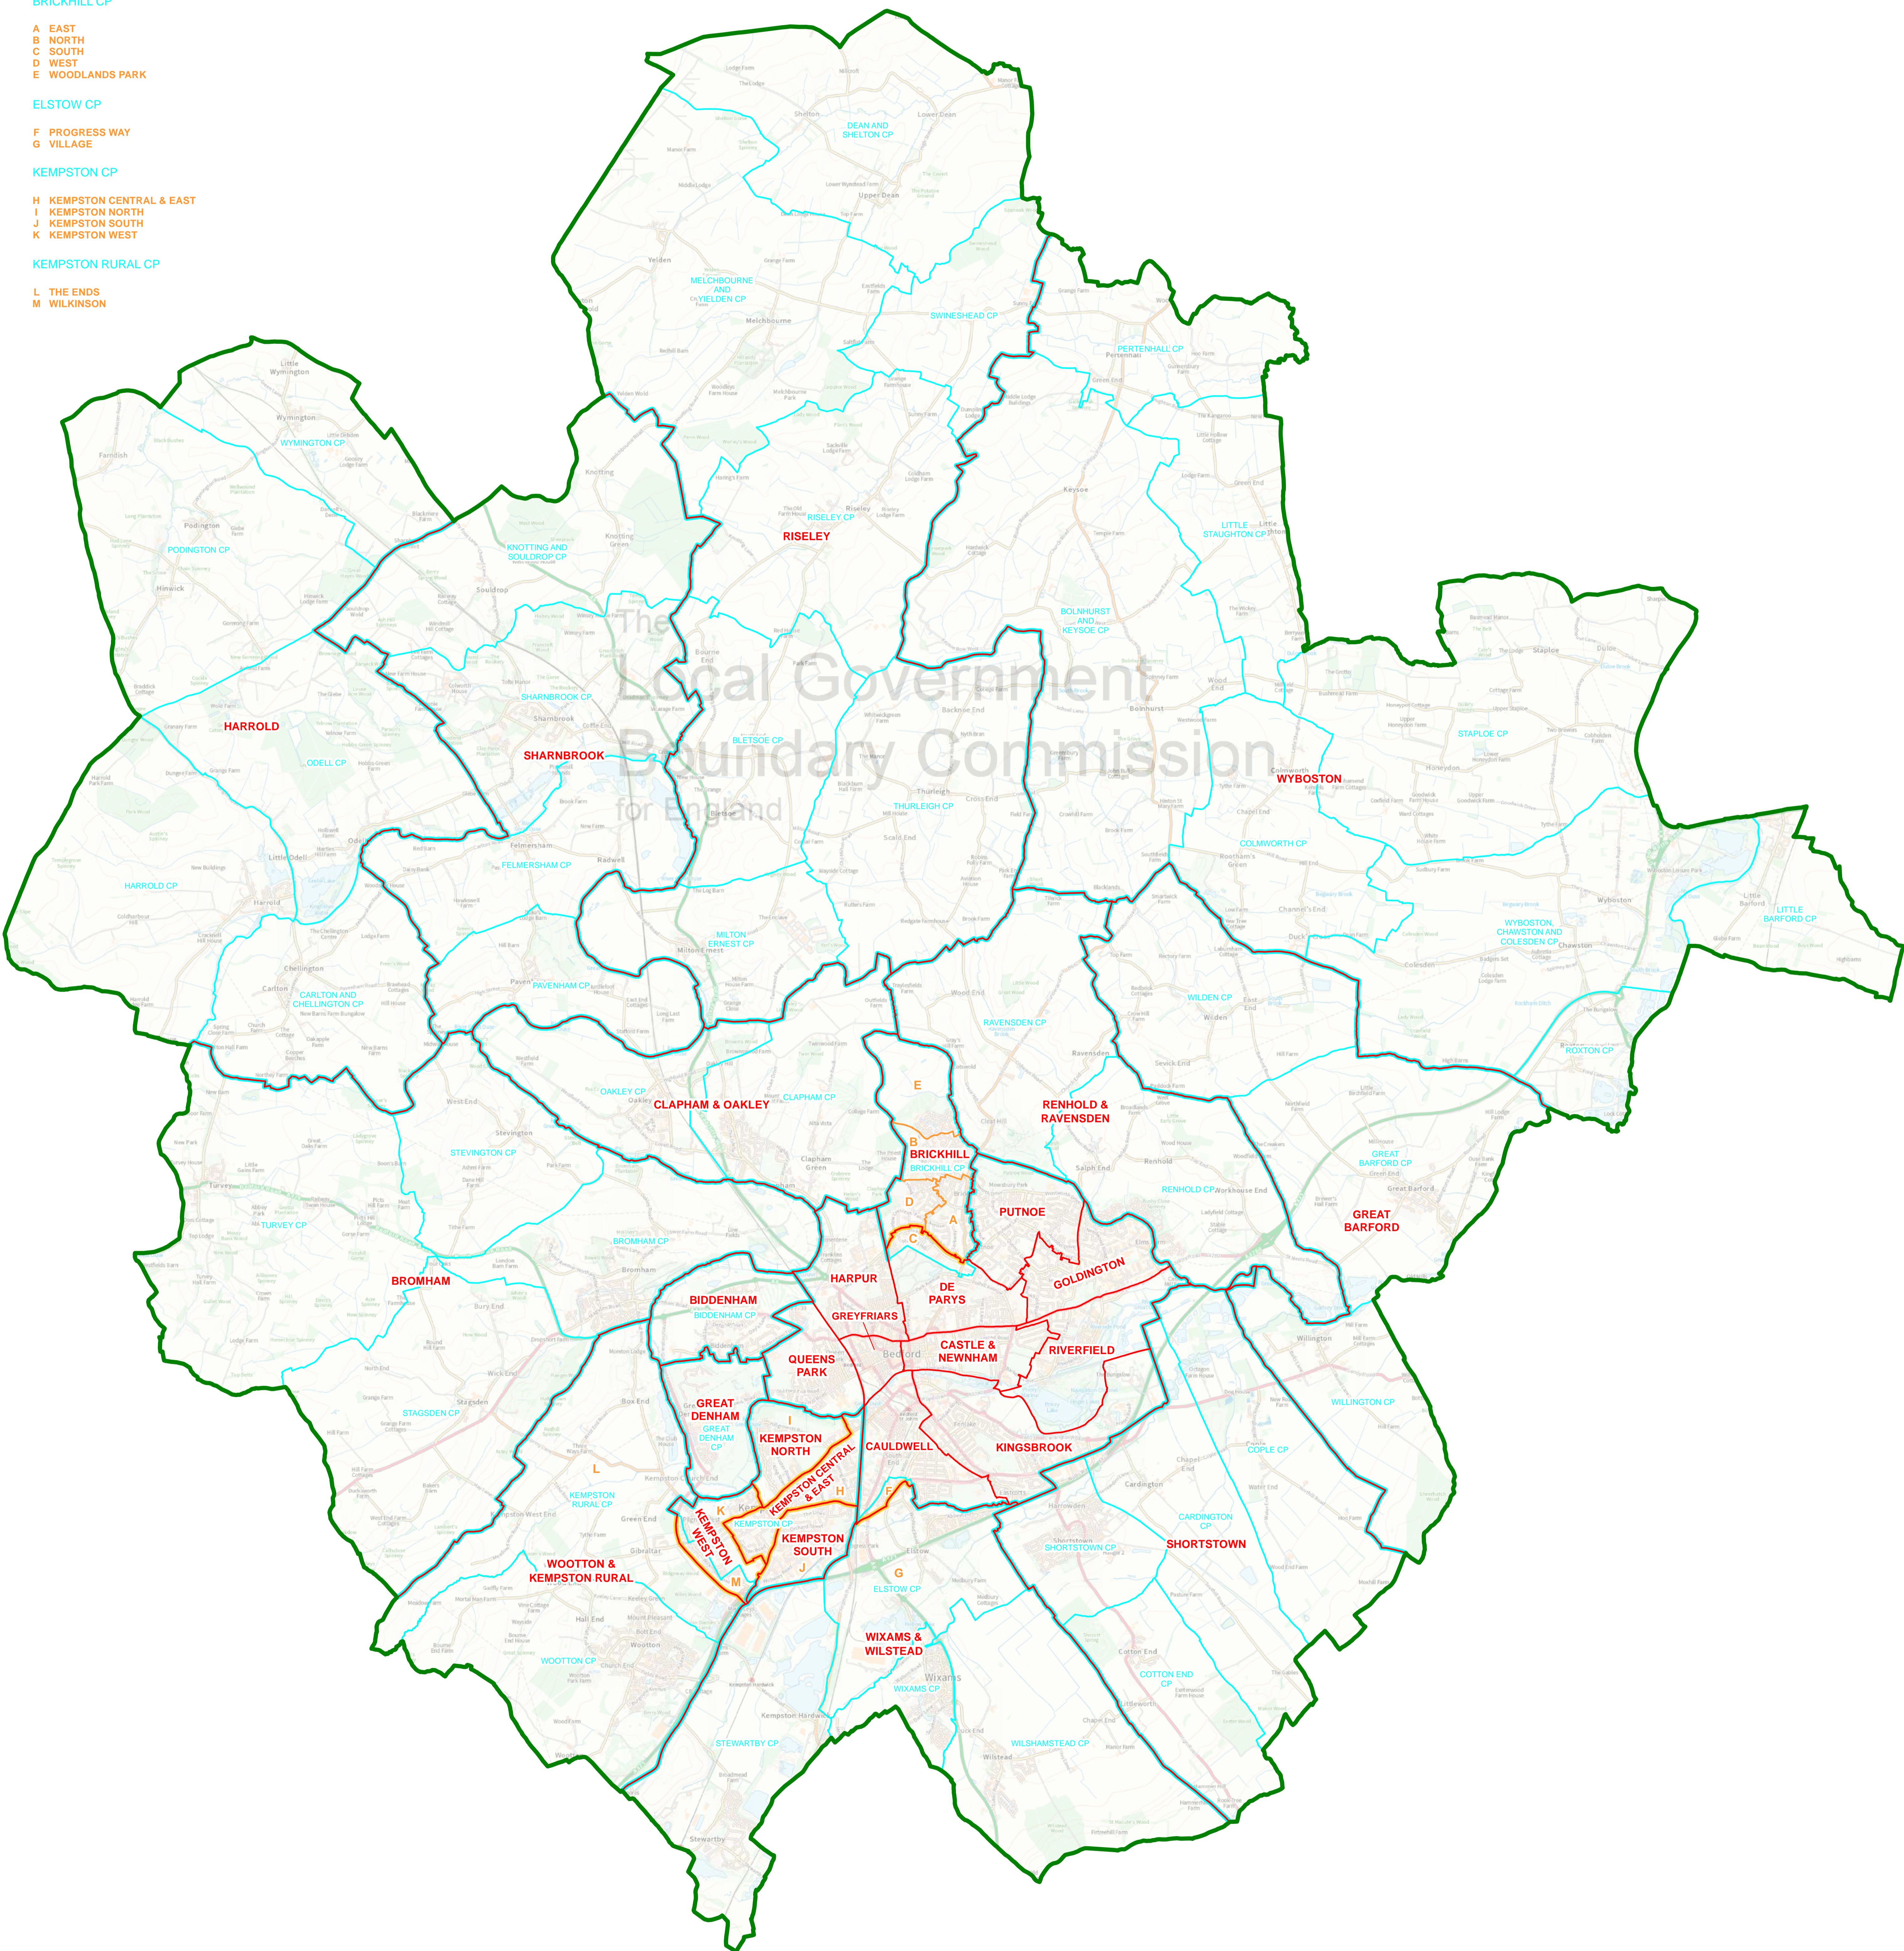

THE LOCAL GOVERNMENT BOUNDARY COMMISSION FOR ENGLAND

ELECTORAL REVIEW OF BEDFORD

Final recommendations for ward boundaries in the borough of Bedford August 2021
Sheet 1 of 1

KEY TO PARISH WARDS

- BRICKHILL CP
- A EAST
- B NORTH
- C SOUTH
- D WEST
- E WOODLANDS PARK
- ELSTOW CP
- F PROGRESS WAY
- G VILLAGE
- KEMPSTON CP
- H KEMPSTON CENTRAL & EAST
- I KEMPSTON NORTH
- J KEMPSTON SOUTH
- K KEMPSTON WEST
- KEMPSTON RURAL CP
- L THE ENDS
- M WILKINSON

KEY	
	BOROUGH COUNCIL BOUNDARY
	PROPOSED WARD BOUNDARY
	PARISH BOUNDARY
	PROPOSED PARISH WARD BOUNDARY
	PROPOSED WARD BOUNDARY COINCIDENT WITH PARISH BOUNDARY
	PROPOSED WARD BOUNDARY COINCIDENT WITH PROPOSED PARISH WARD BOUNDARY
	SHORTSTOWN
	KEMPSTON CP
	PARISH NAME