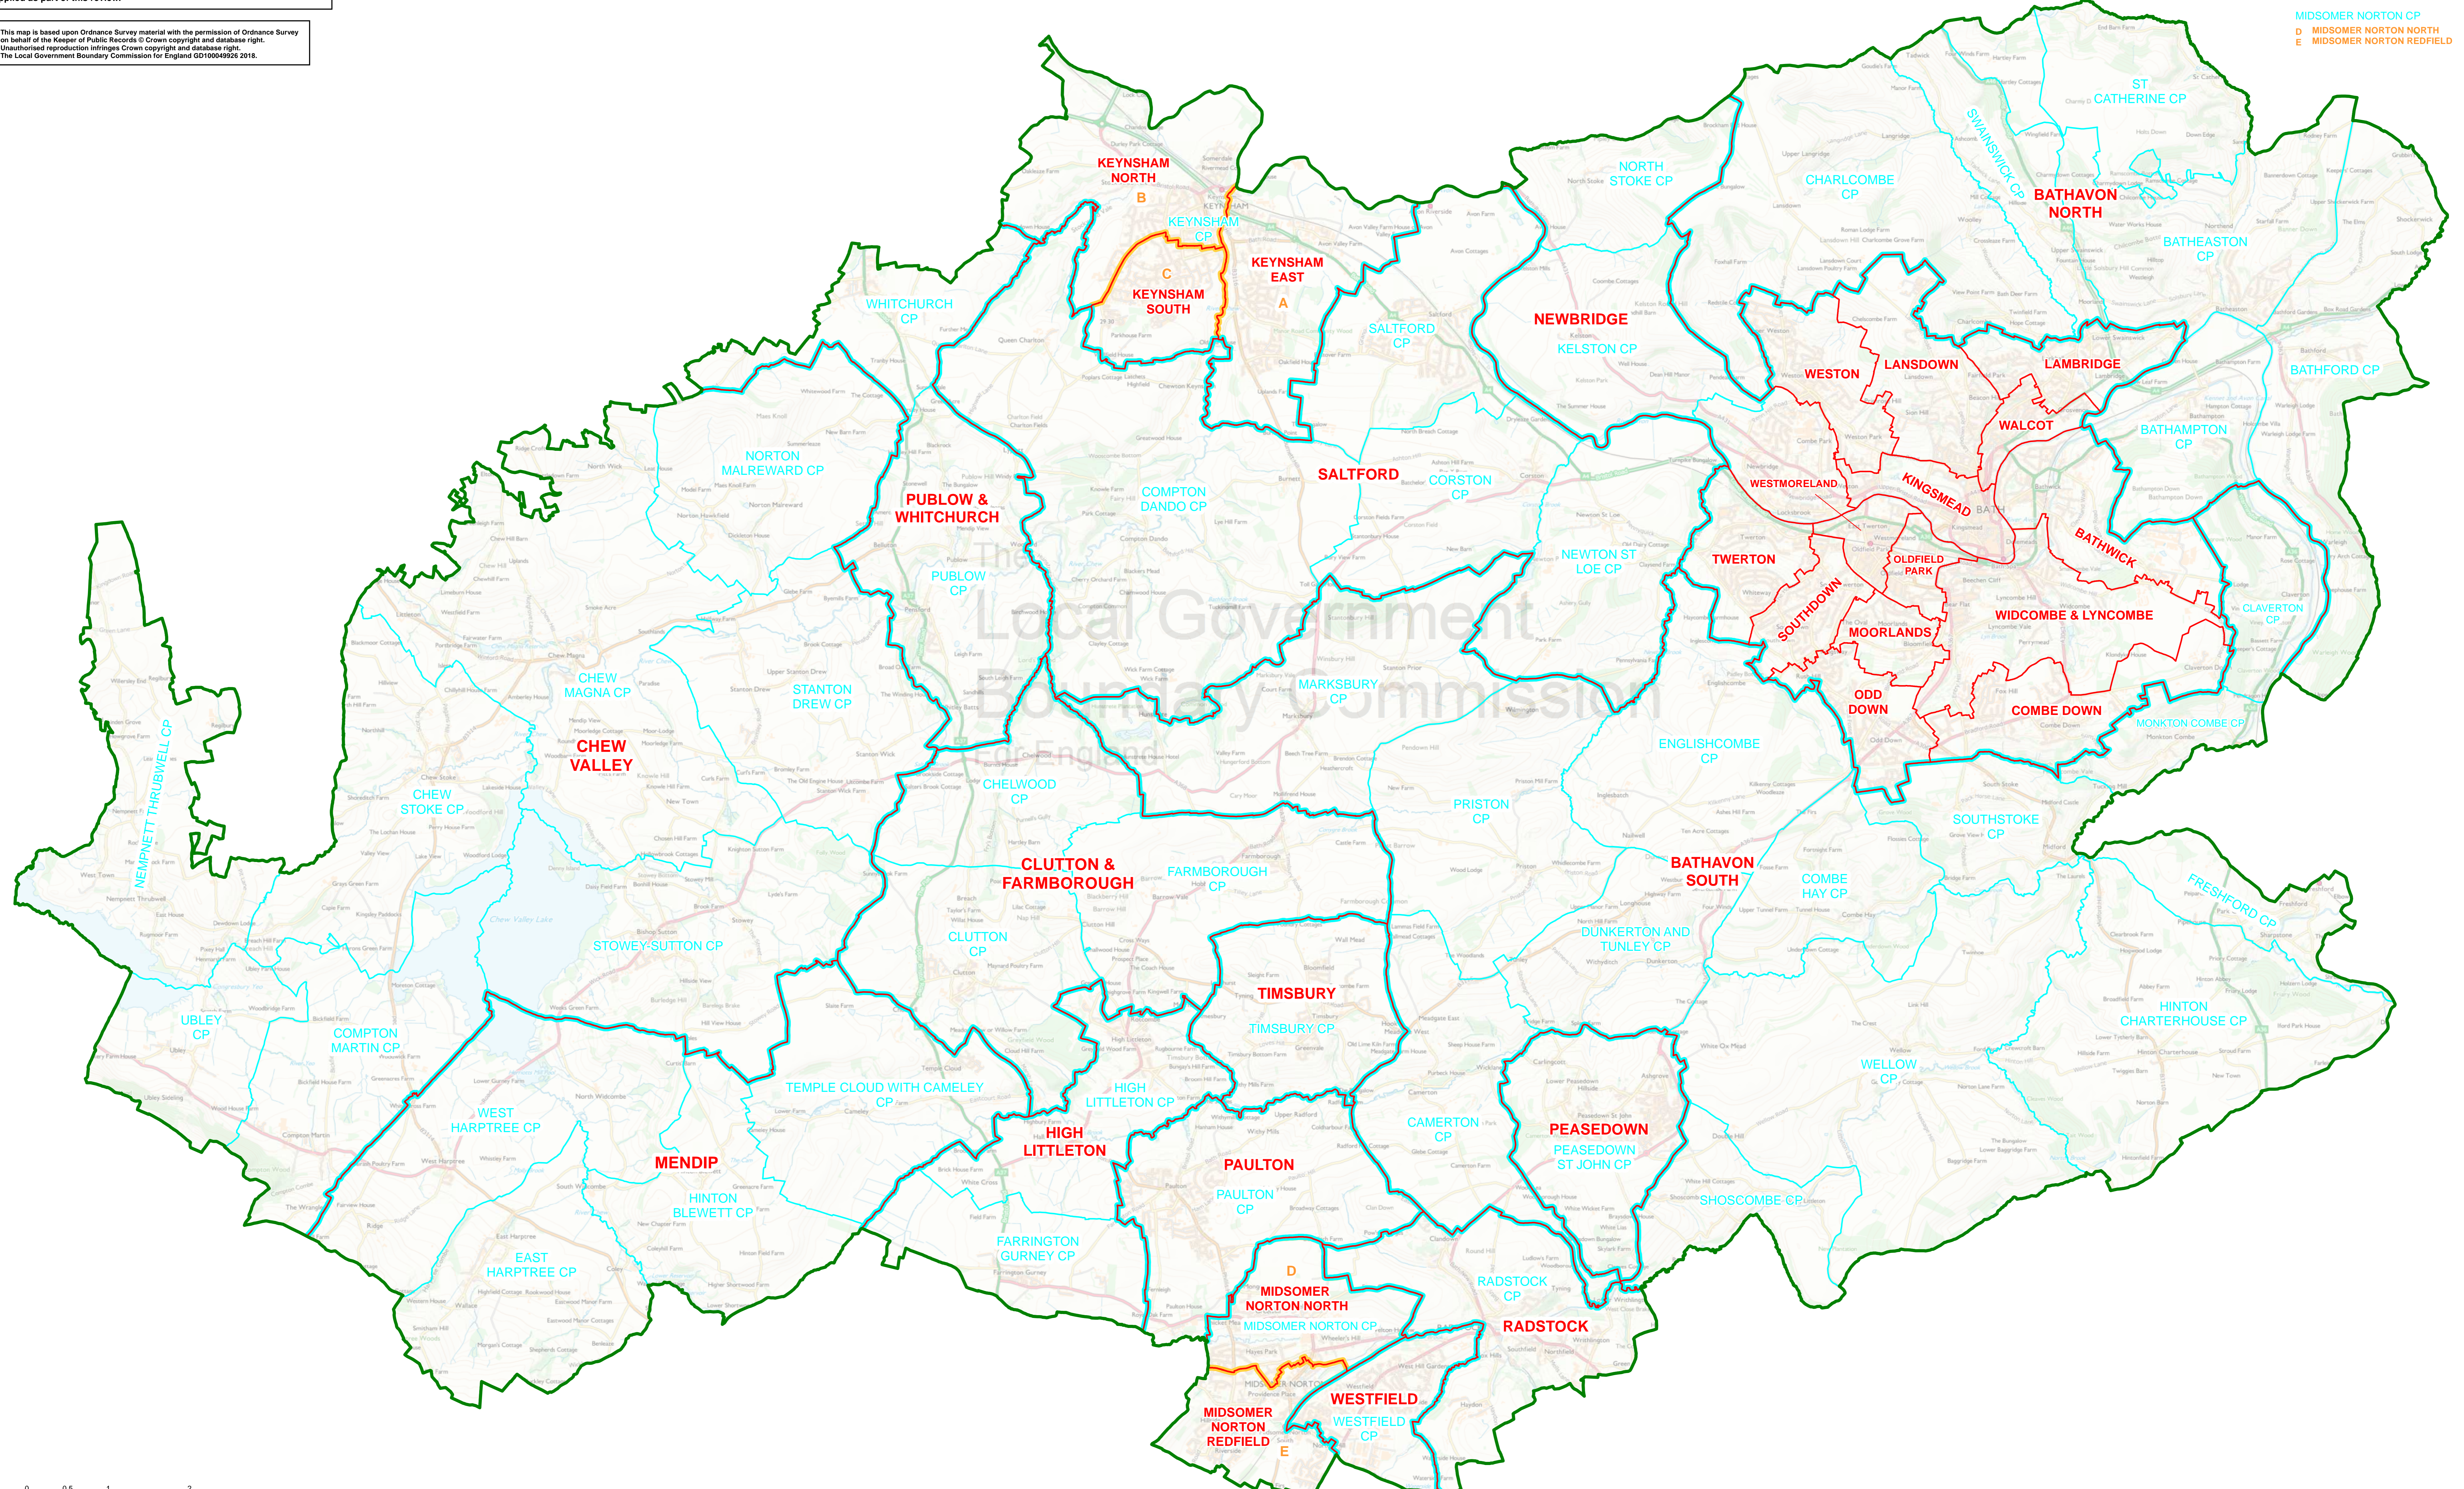

Map referred to in the Bath and North East Somerset (Electoral Changes) Order 2018
Sheet 1 of 1

KEY TO PARISH WARDS

- KEYNSHAM CP
- A KEYNSHAM EAST
- B KEYNSHAM NORTH
- C KEYNSHAM SOUTH
- MIDSOMER NORTON CP
- D MIDSOMER NORTON NORTH
- E MIDSOMER NORTON REDFIELD

KEY

- DISTRICT COUNCIL BOUNDARY
- WARD BOUNDARY
- PARISH BOUNDARY
- WARD BOUNDARY COINCIDENT WITH PARISH BOUNDARY
- WARD BOUNDARY COINCIDENT WITH PARISH WARD BOUNDARY
- SALT FORD
- WELLOW CP
- PARISH NAME