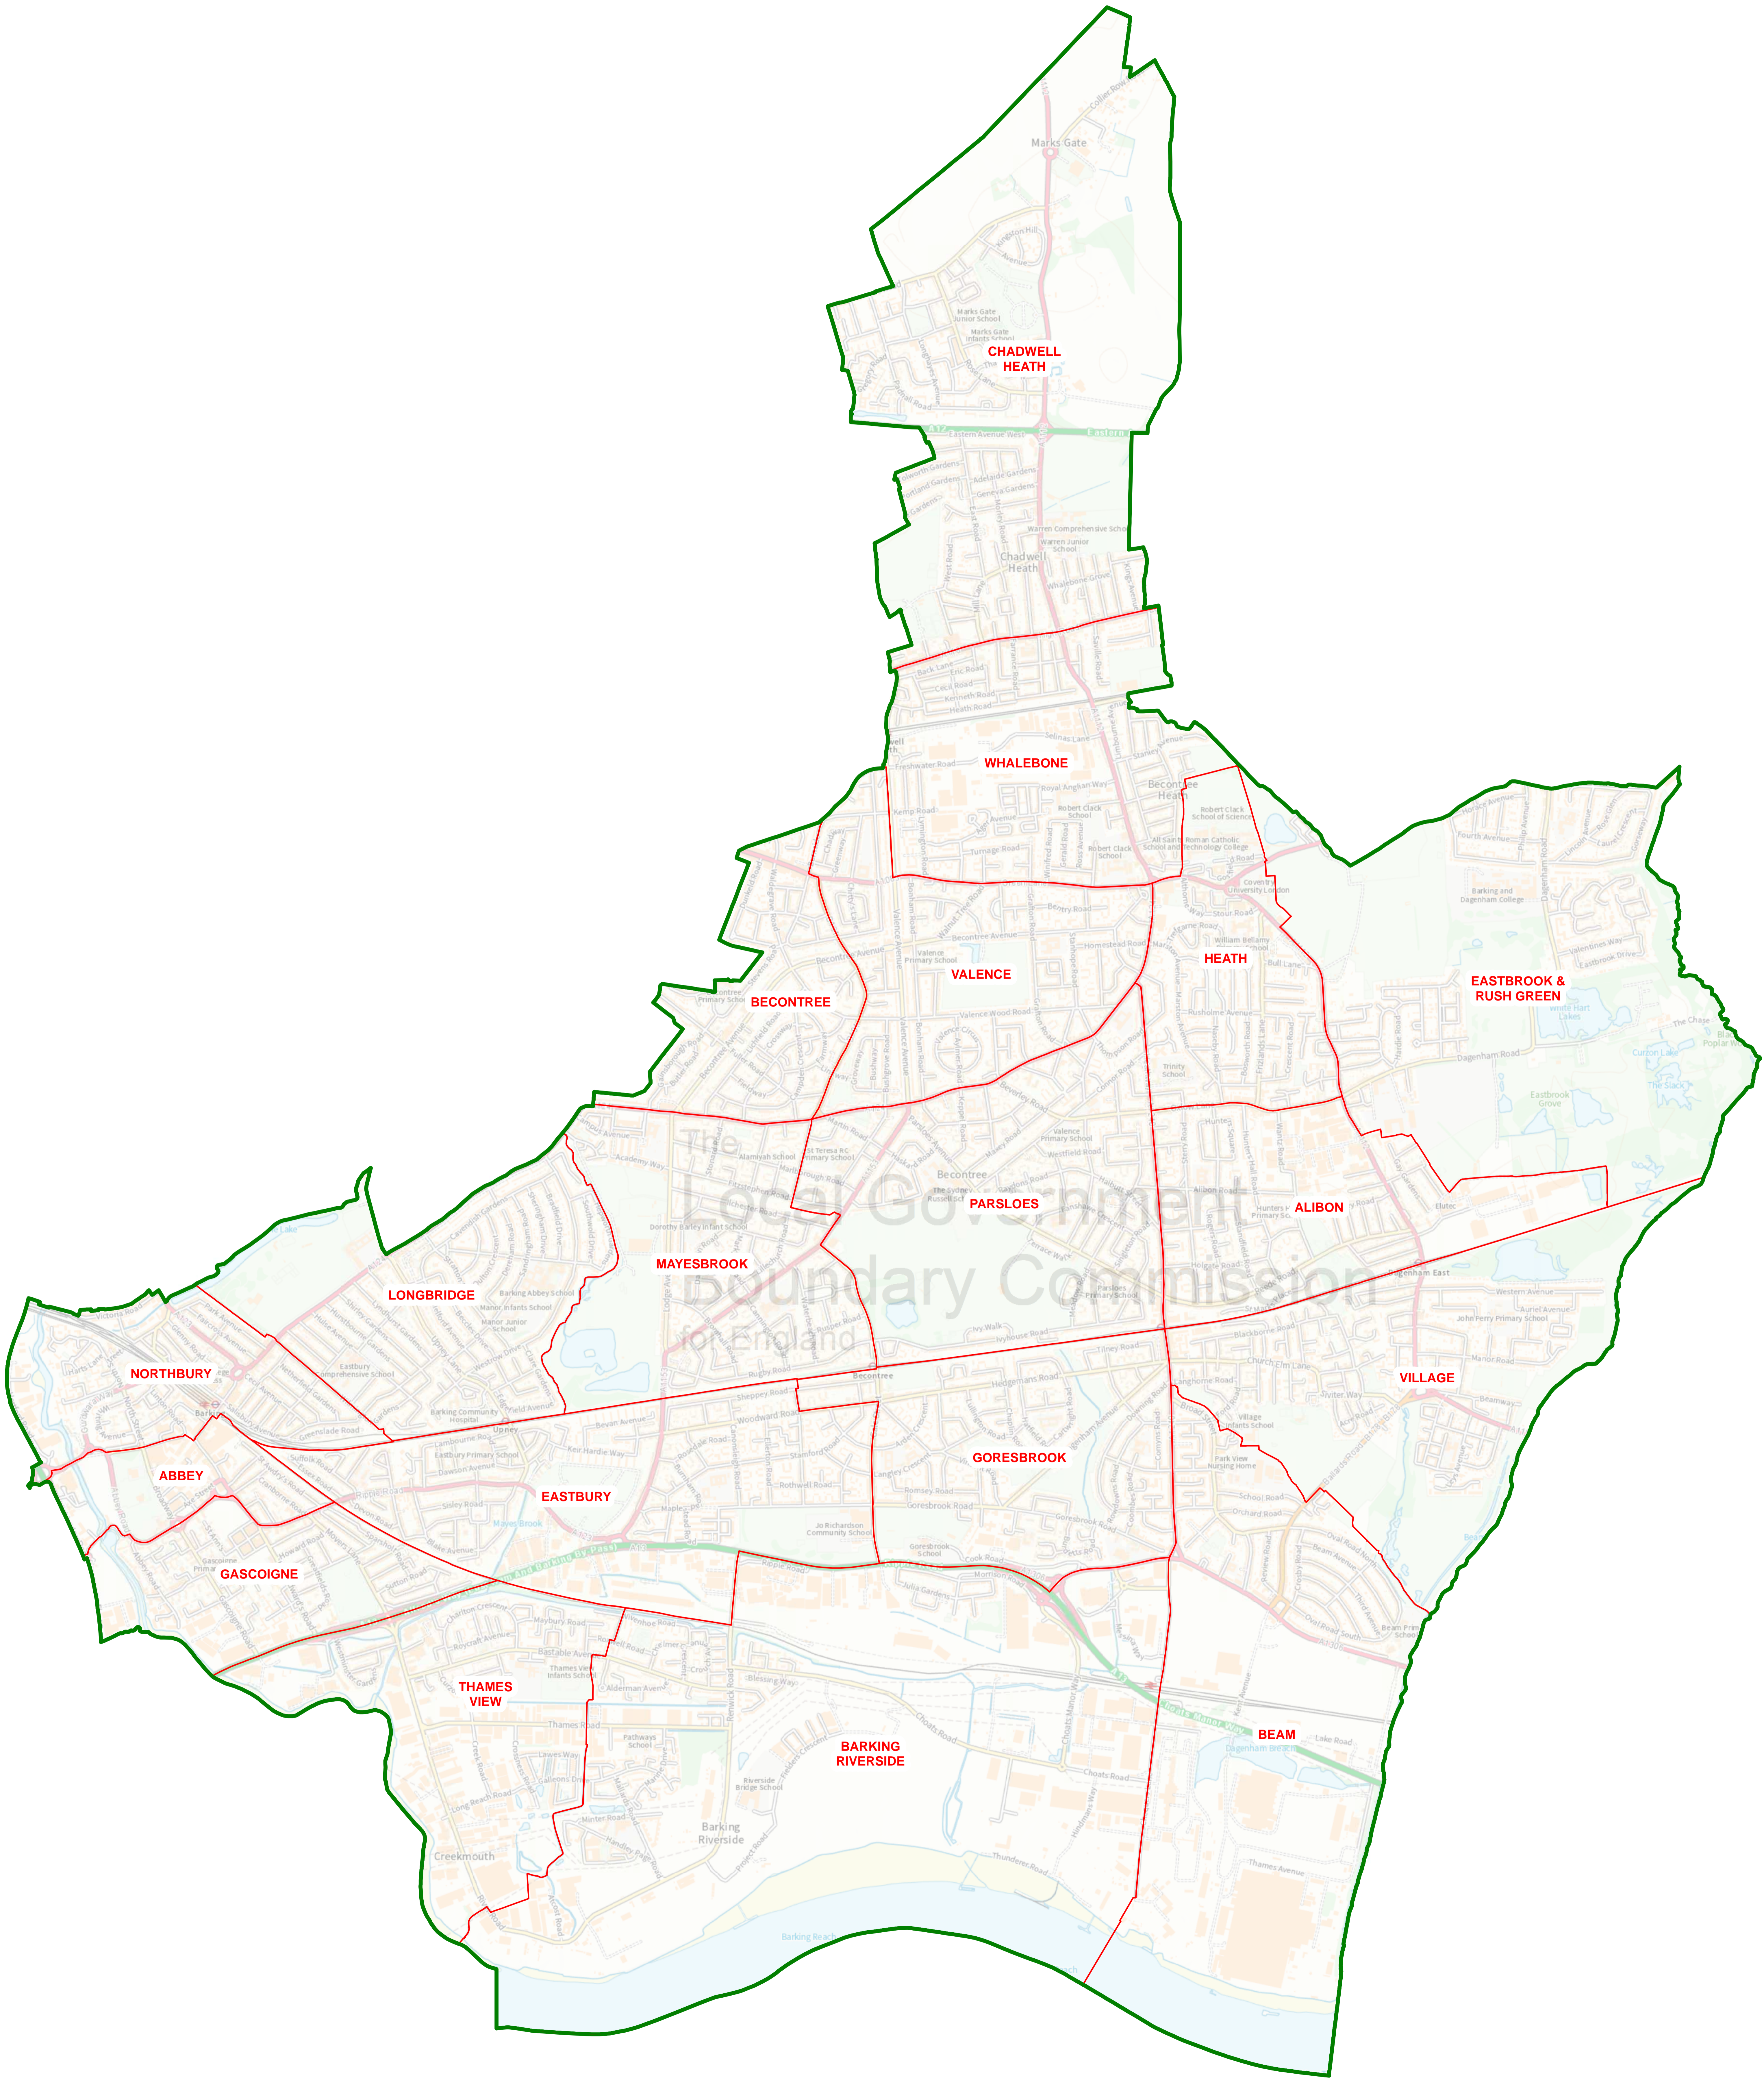

Map referred to in the London Borough of Barking and Dagenham (Electoral Changes) Order 2021
Sheet 1 of 1

Boundary alignment and names shown on the mapping background may not be up to date. They may differ from the latest boundary information applied as part of this review.

KEY	
	LONDON BOROUGH COUNCIL BOUNDARY
	WARD BOUNDARY
	WARD NAME