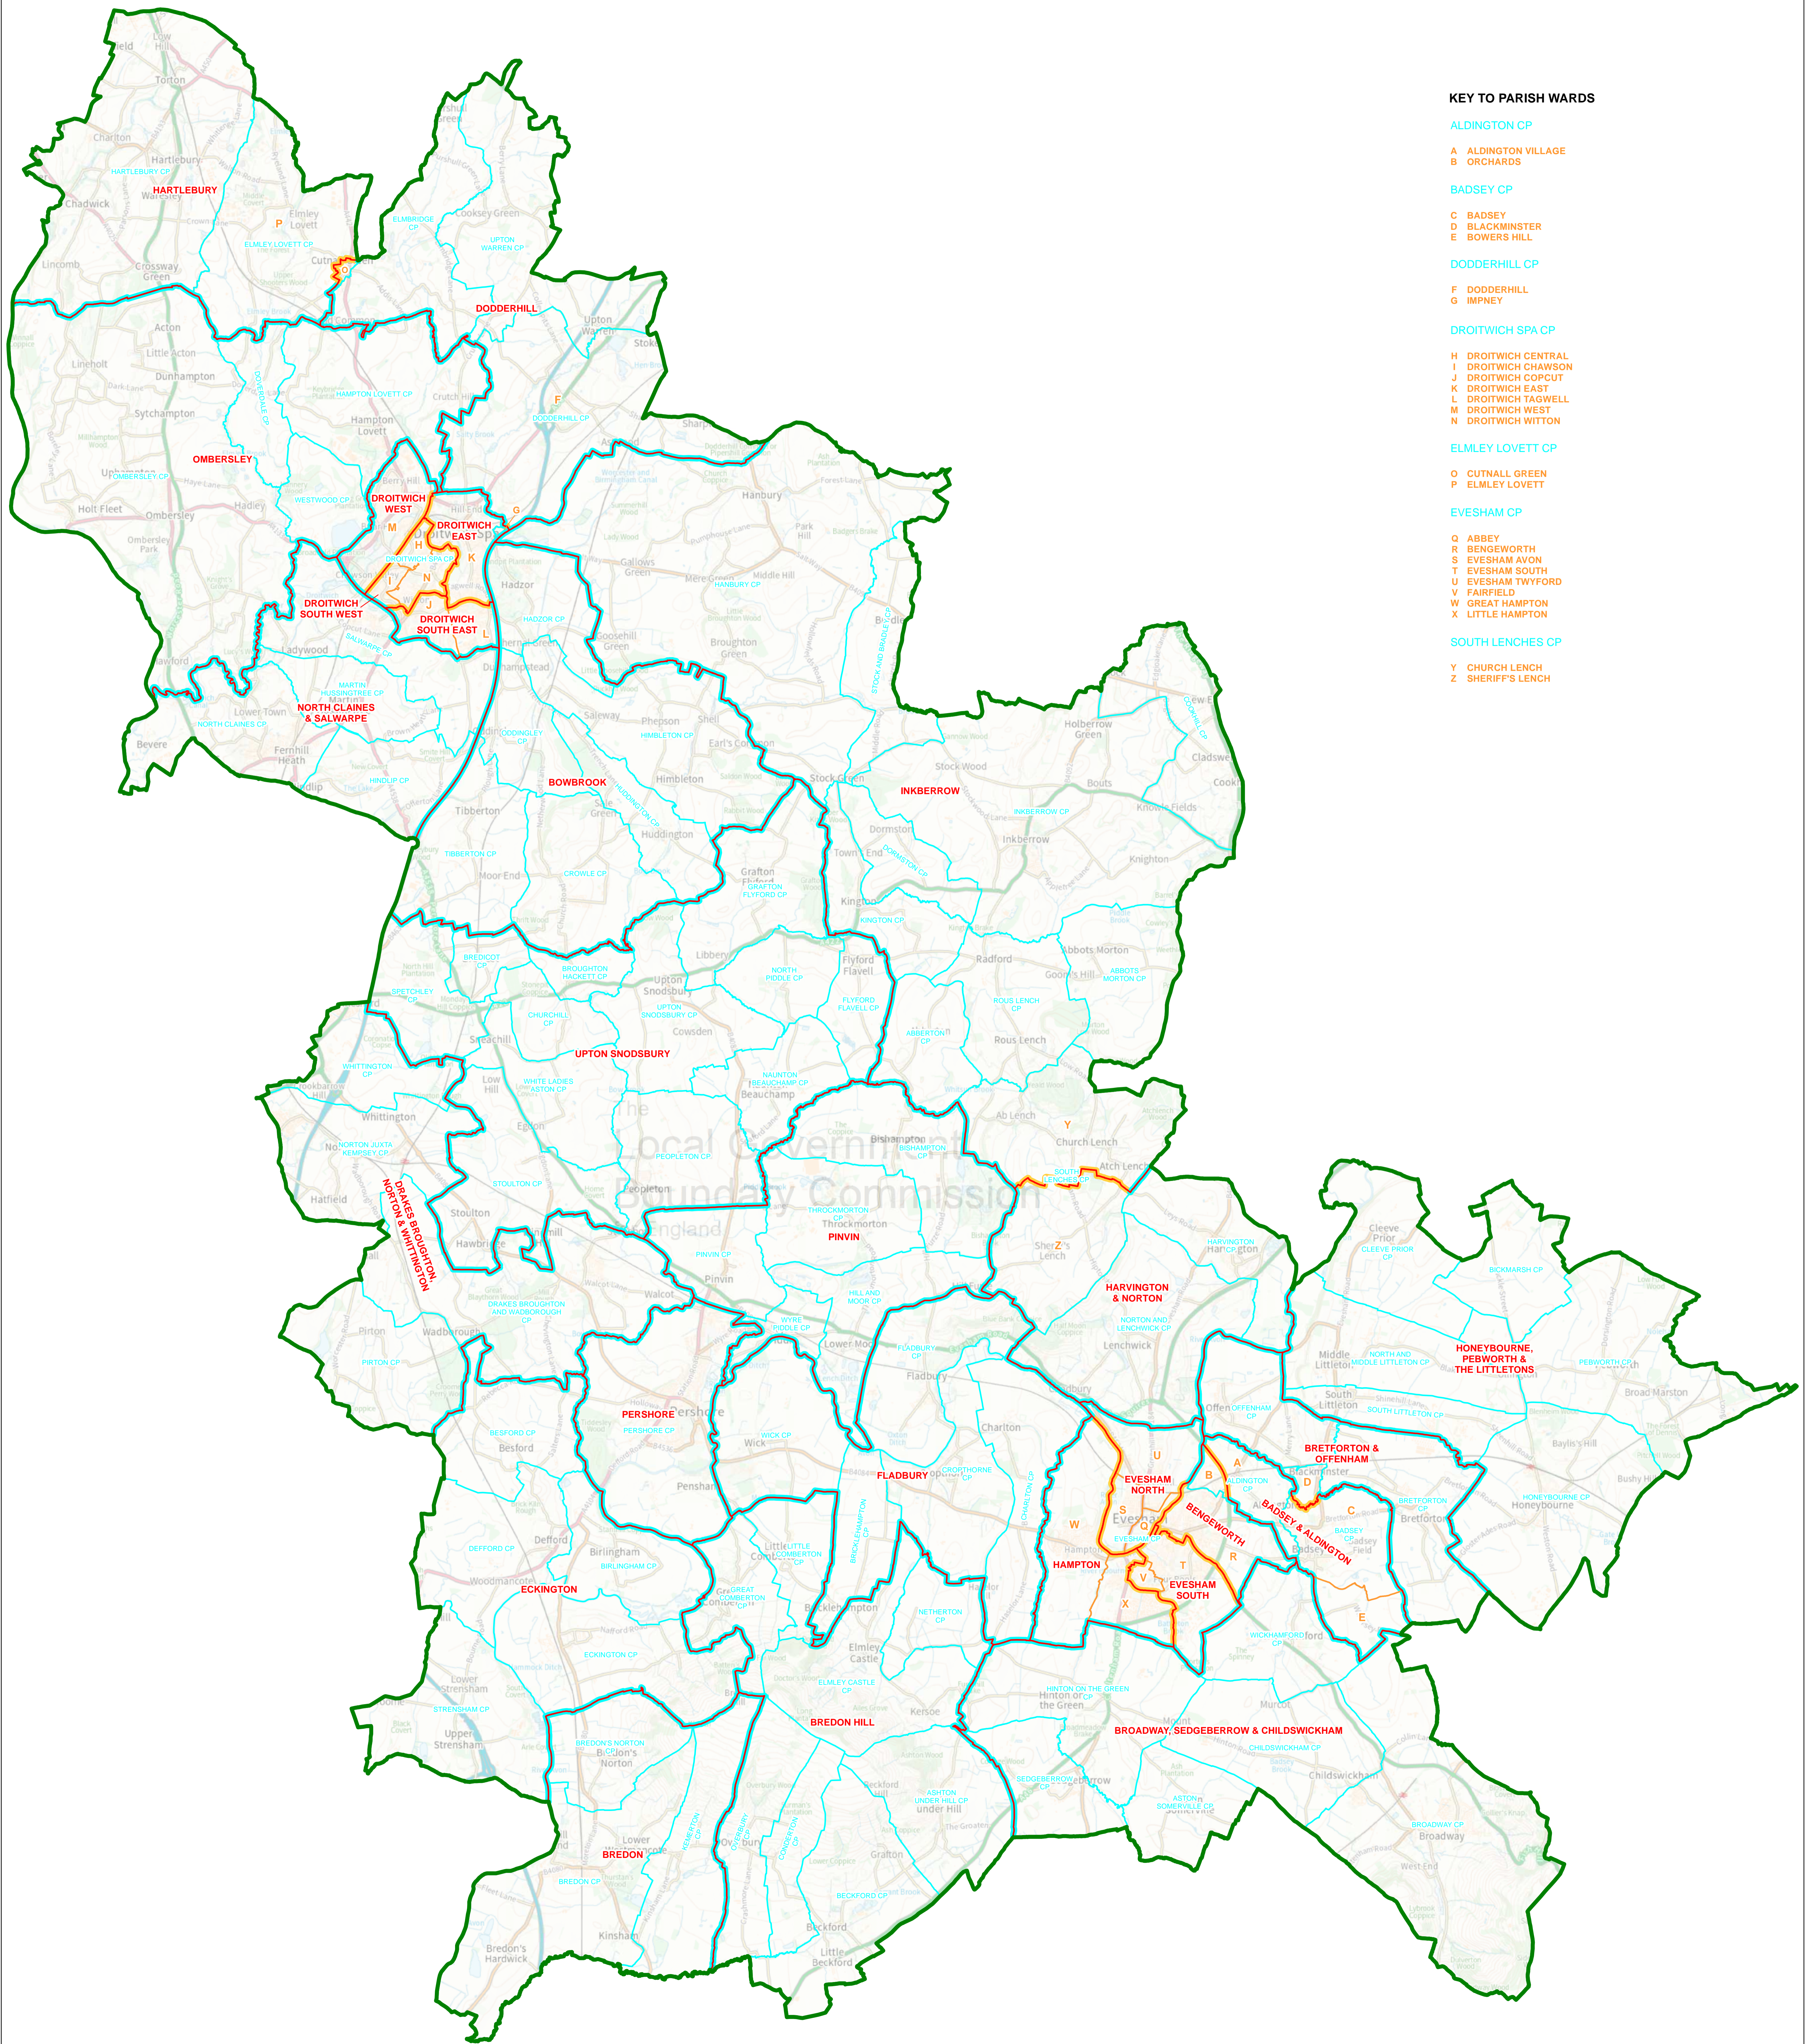

Map referred to in the Wychavon (Electoral Changes) Order 2023
Sheet 1 of 1

Boundary alignment and names shown on the mapping background may not be up to date. They may differ from the latest boundary information applied as part of this review.

KEY TO PARISH WARDS

- ALDINGTON CP
- A ALDINGTON VILLAGE
- B ORCHARDS
- BADSEY CP
- C BADSEY
- D BLACKMINSTER
- E BOWERS HILL
- DODDERHILL CP
- F DODDERHILL
- G IMPNEY
- DROITWICH SPA CP
- H DROITWICH CENTRAL
- I DROITWICH CHAWSON
- J DROITWICH COP CUT
- K DROITWICH EAST
- L DROITWICH TAGWELL
- M DROITWICH WEST
- N DROITWICH WITTON
- ELMLEY LOVETT CP
- O CUTNALL GREEN
- P ELMLEY LOVETT
- EVESHAM CP
- Q ABBEY
- R BENGEWORTH
- S EVESHAM AVON
- T EVESHAM SOUTH
- U EVESHAM TWYFORD
- V FAIRFIELD
- W GREAT HAMPTON
- X LITTLE HAMPTON
- SOUTH LENCHES CP
- Y CHURCH LENCH
- Z SHERIFF'S LENCH

KEY	
	DISTRICT COUNCIL BOUNDARY
	PARISH BOUNDARY
	WARD BOUNDARY
	WARD BOUNDARY COINCIDENT WITH PARISH BOUNDARY
	WARD BOUNDARY COINCIDENT WITH PARISH WARD BOUNDARY
	WARD NAME
	PARISH NAME