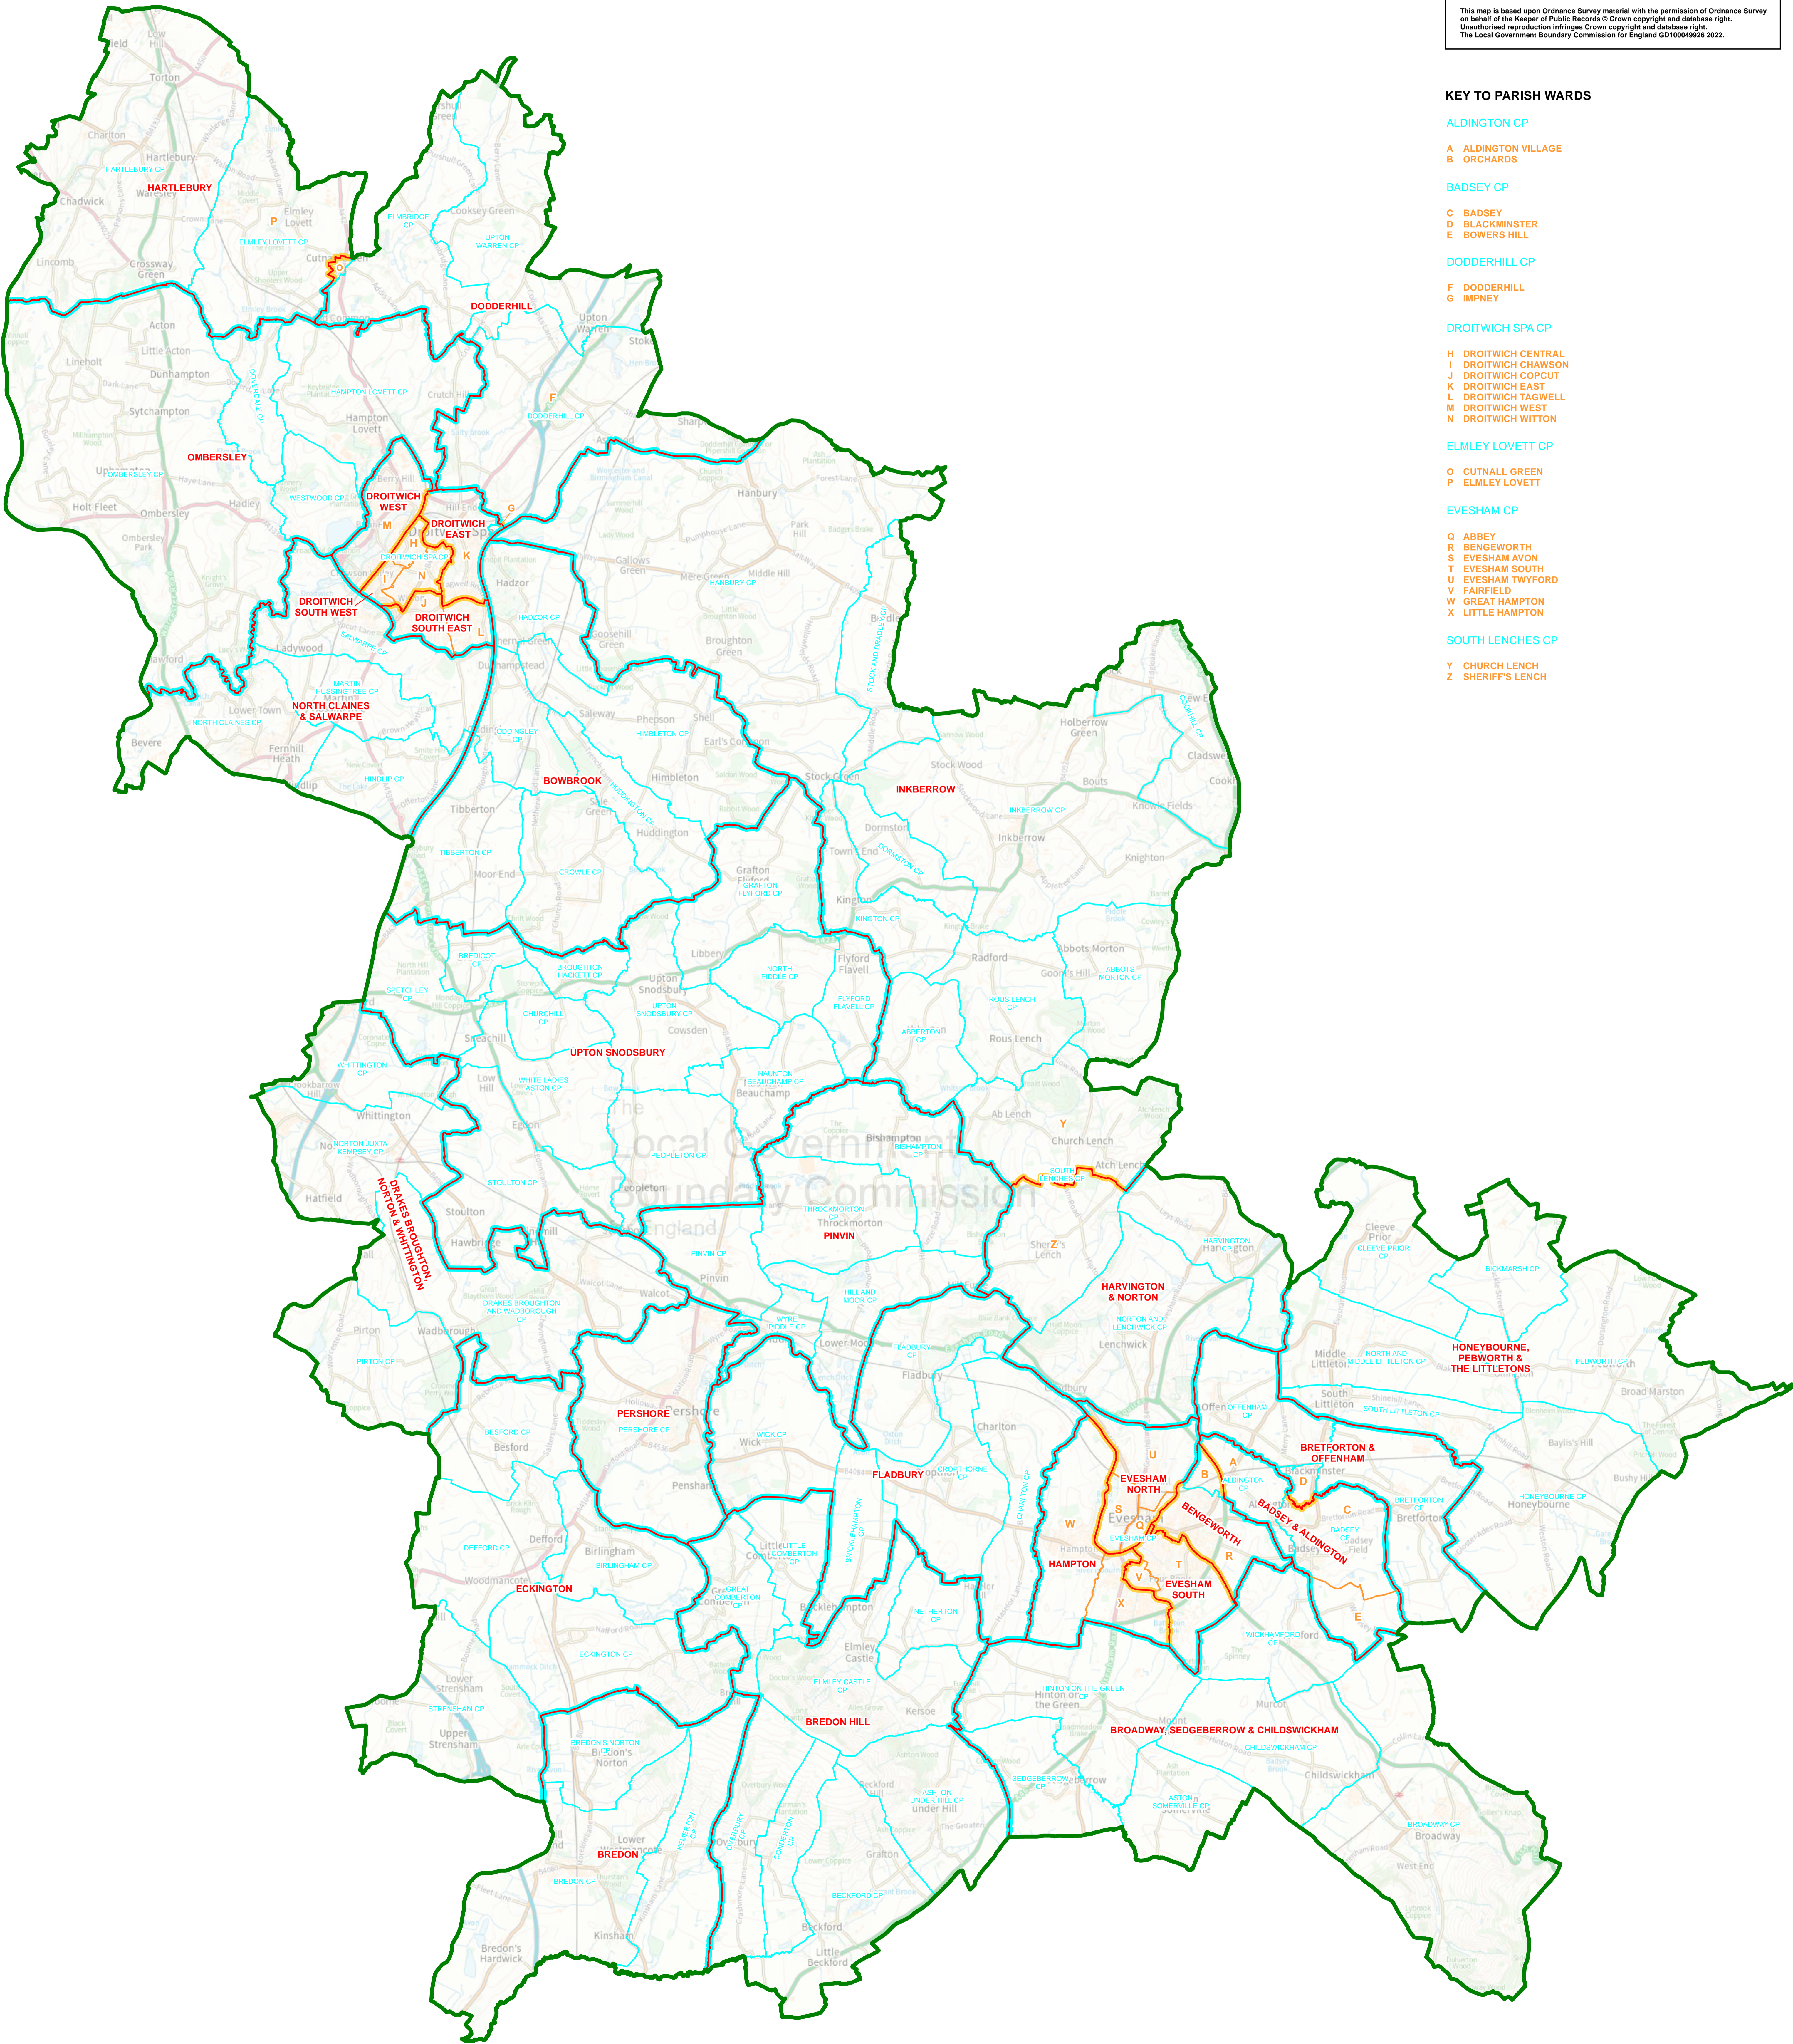

THE LOCAL GOVERNMENT BOUNDARY COMMISSION FOR ENGLAND
ELECTORAL REVIEW OF WYCHAVON
Final recommendations for ward boundaries in the district of Wychavon September 2022
Sheet 1 of 1

Boundary alignment and names shown on the mapping background may not be up to date. They may differ from the latest boundary information applied as part of this review.

KEY TO PARISH WARDS

- ALDINGTON CP
- A ALDINGTON VILLAGE
- B ORCHARDS
- BADSEY CP
- C BADSEY
- D BLACKMINSTER
- E BOWERS HILL
- DODDERHILL CP
- F DODDERHILL
- G IMPNEY
- DROITWICH SPA CP
- H DROITWICH CENTRAL
- I DROITWICH CHAWSON
- J DROITWICH COP CUT
- K DROITWICH EAST
- L DROITWICH TAGWELL
- M DROITWICH WEST
- N DROITWICH WITTON
- ELMLEY LOVETT CP
- O CUTNALL GREEN
- P ELMLEY LOVETT
- EVESHAM CP
- Q ABBEY
- R BENGEWORTH
- S EVESHAM AVON
- T EVESHAM SOUTH
- U EVESHAM TWYFORD
- V FAIRFIELD
- W GREAT HAMPTON
- X LITTLE HAMPTON
- SOUTH LENCHES CP
- Y CHURCH LENCH
- Z SHERIFF'S LENCH

KEY	
	DISTRICT COUNCIL BOUNDARY
	PARISH BOUNDARY
	PROPOSED PARISH WARD BOUNDARY
	PROPOSED WARD BOUNDARY COINCIDENT WITH PARISH BOUNDARY
	PROPOSED WARD BOUNDARY COINCIDENT WITH PROPOSED PARISH WARD BOUNDARY
	PROPOSED NAME
	PARISH NAME