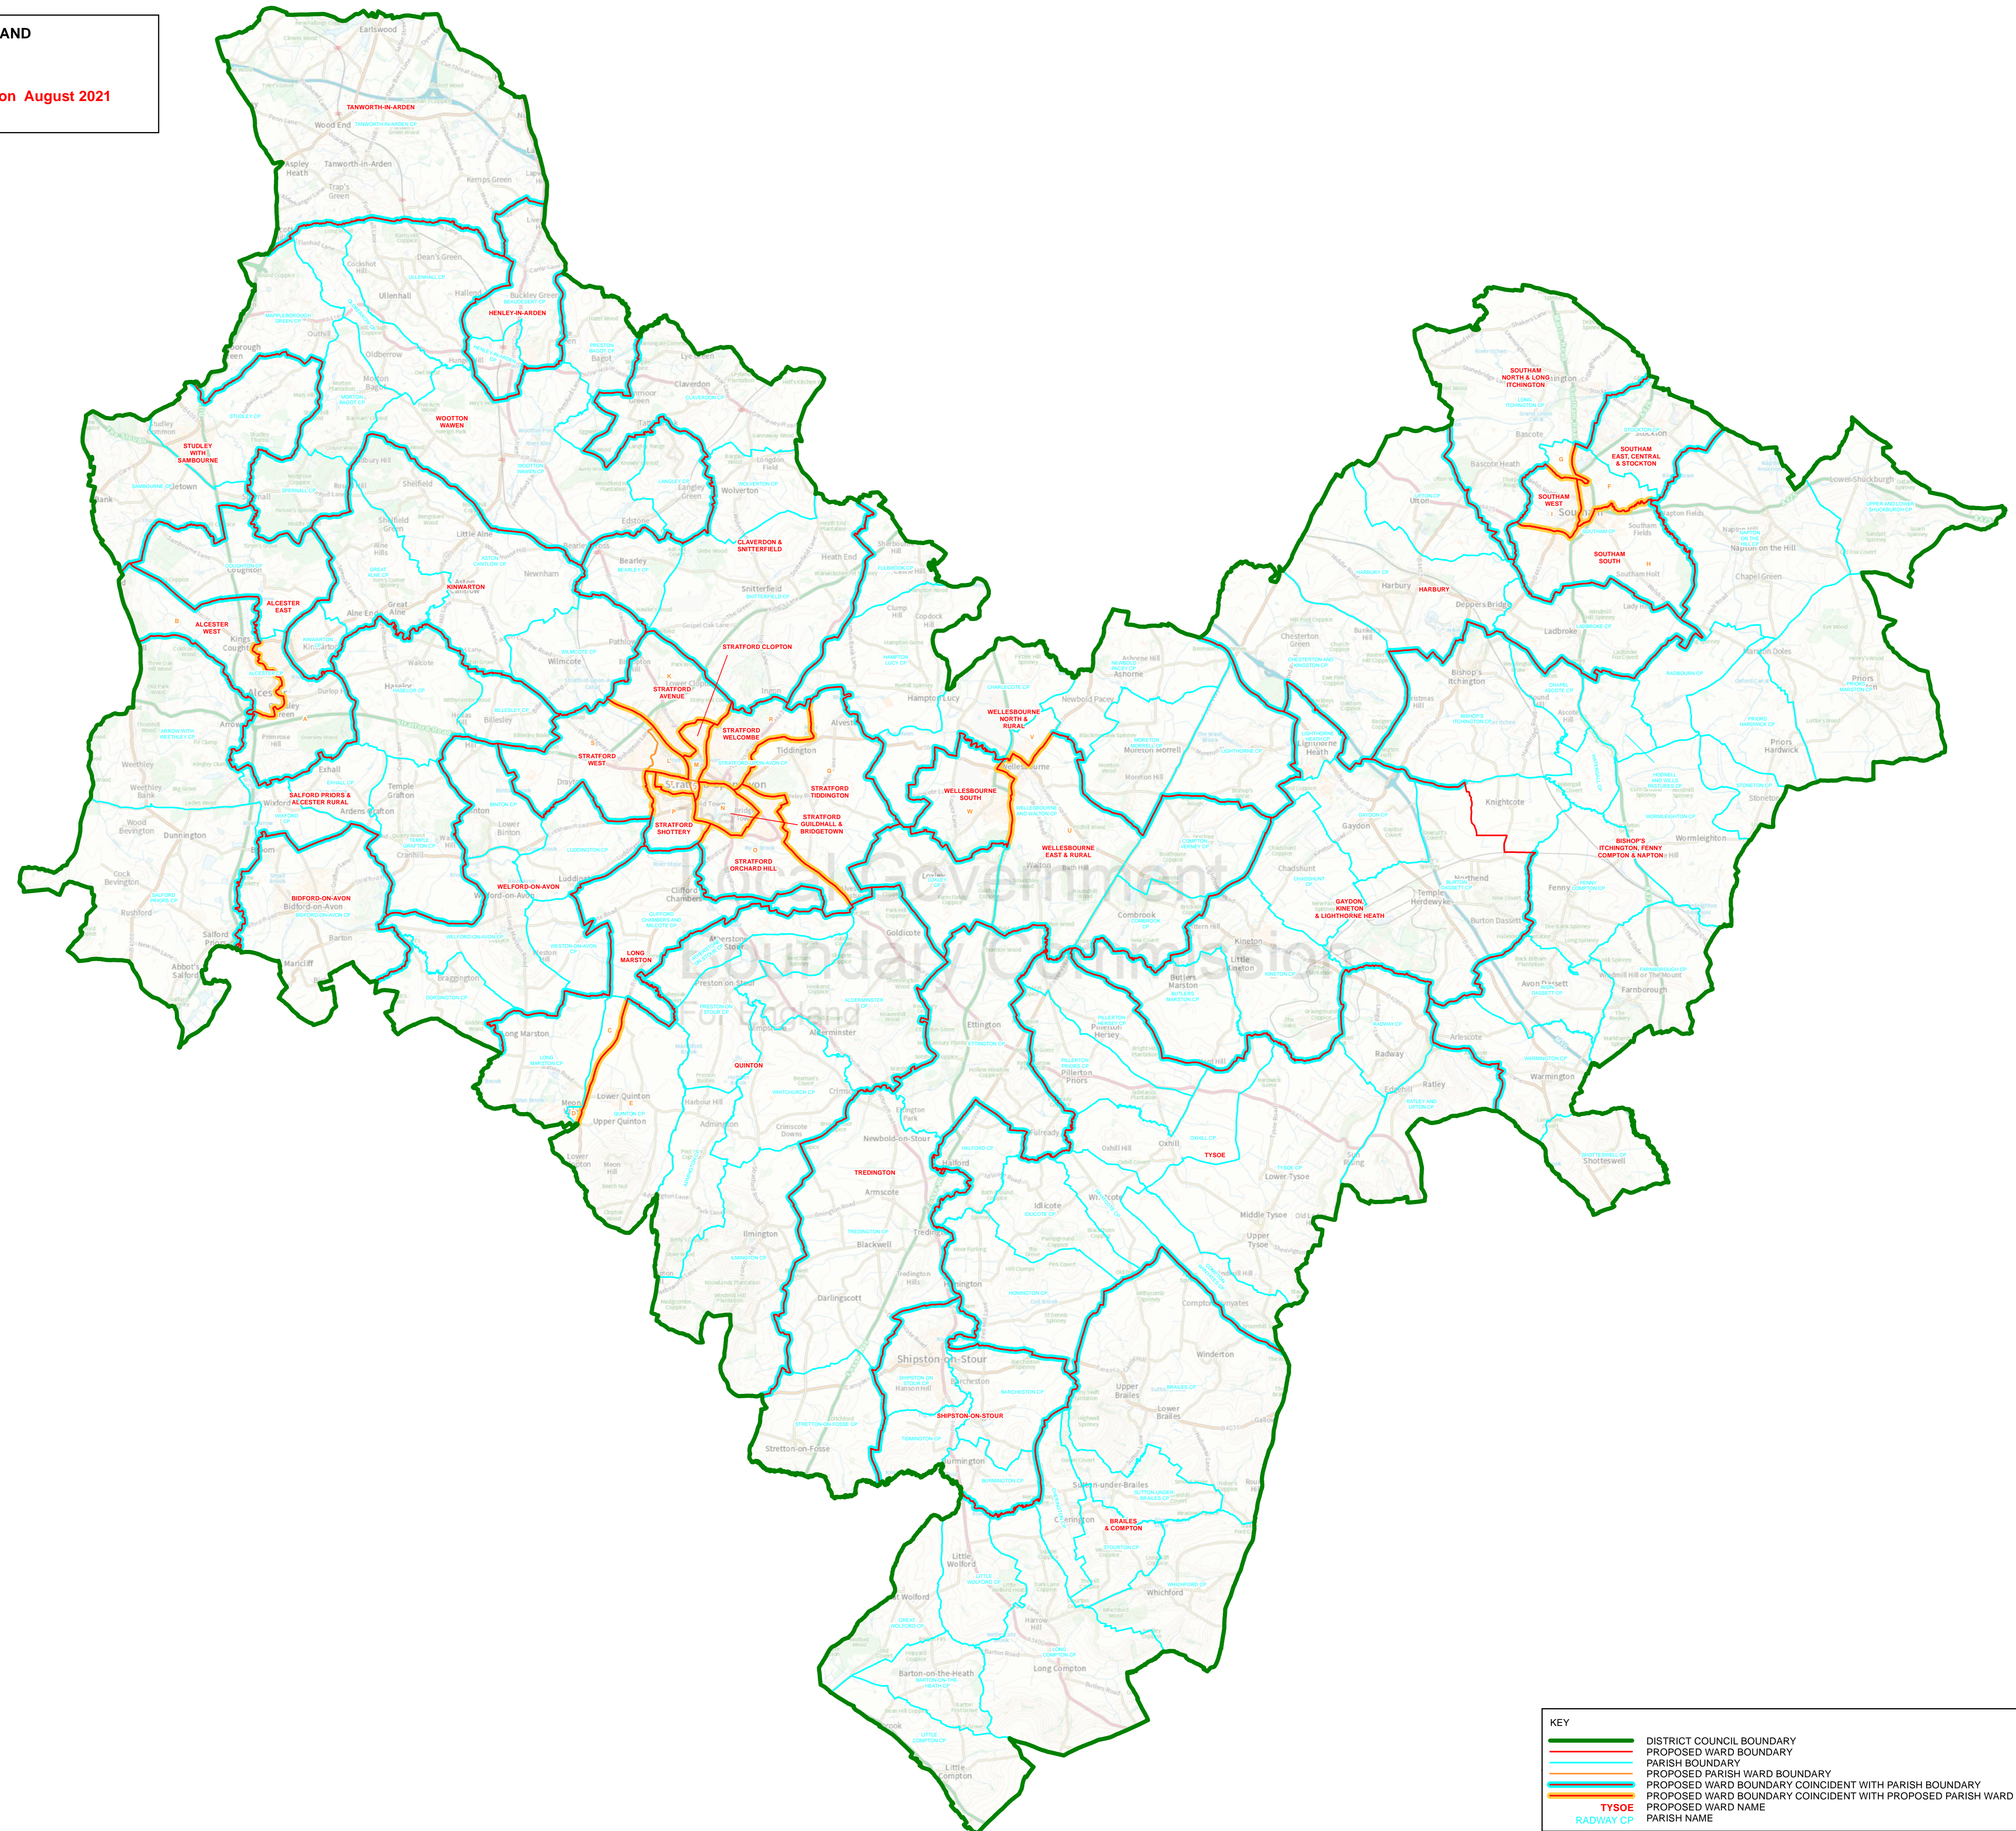

THE LOCAL GOVERNMENT BOUNDARY COMMISSION FOR ENGLAND

ELECTORAL REVIEW OF STRATFORD-ON-AVON

Draft recommendations for ward boundaries in the district of Stratford-on-Avon August 2021
Sheet 1 of 1

KEY TO PARISH WARDS

ALCESTER CP

- A EAST
- B WEST

QUINTON CP

- C FERNLEIGH PARK
- D MEON VALE
- E VILLAGES

SOUTHAM CP

- F EAST
- G NORTH
- H SOUTH
- I WEST

STRATFORD-UPON-AVON CP

- J ALBANY
- K AVENUE
- L BROOKSIDE
- M CLOFTON
- N GUILDHALL & BRIDGETOWN
- O ORCHARD HILL
- P SHOTTERY
- Q TIDDINGTON
- R WELCOMBE
- S WEST
- T WILLOWS

WELLESBOURNE AND WALTON CP

- U EAST & WALTON
- V NORTH
- W SOUTH

KEY

- DISTRICT COUNCIL BOUNDARY
- PROPOSED WARD BOUNDARY
- PARISH BOUNDARY
- PROPOSED WARD BOUNDARY COINCIDENT WITH PARISH BOUNDARY
- PROPOSED WARD BOUNDARY COINCIDENT WITH PROPOSED PARISH WARD BOUNDARY
- TYSOE
- RADWAY CP
- PARISH NAME