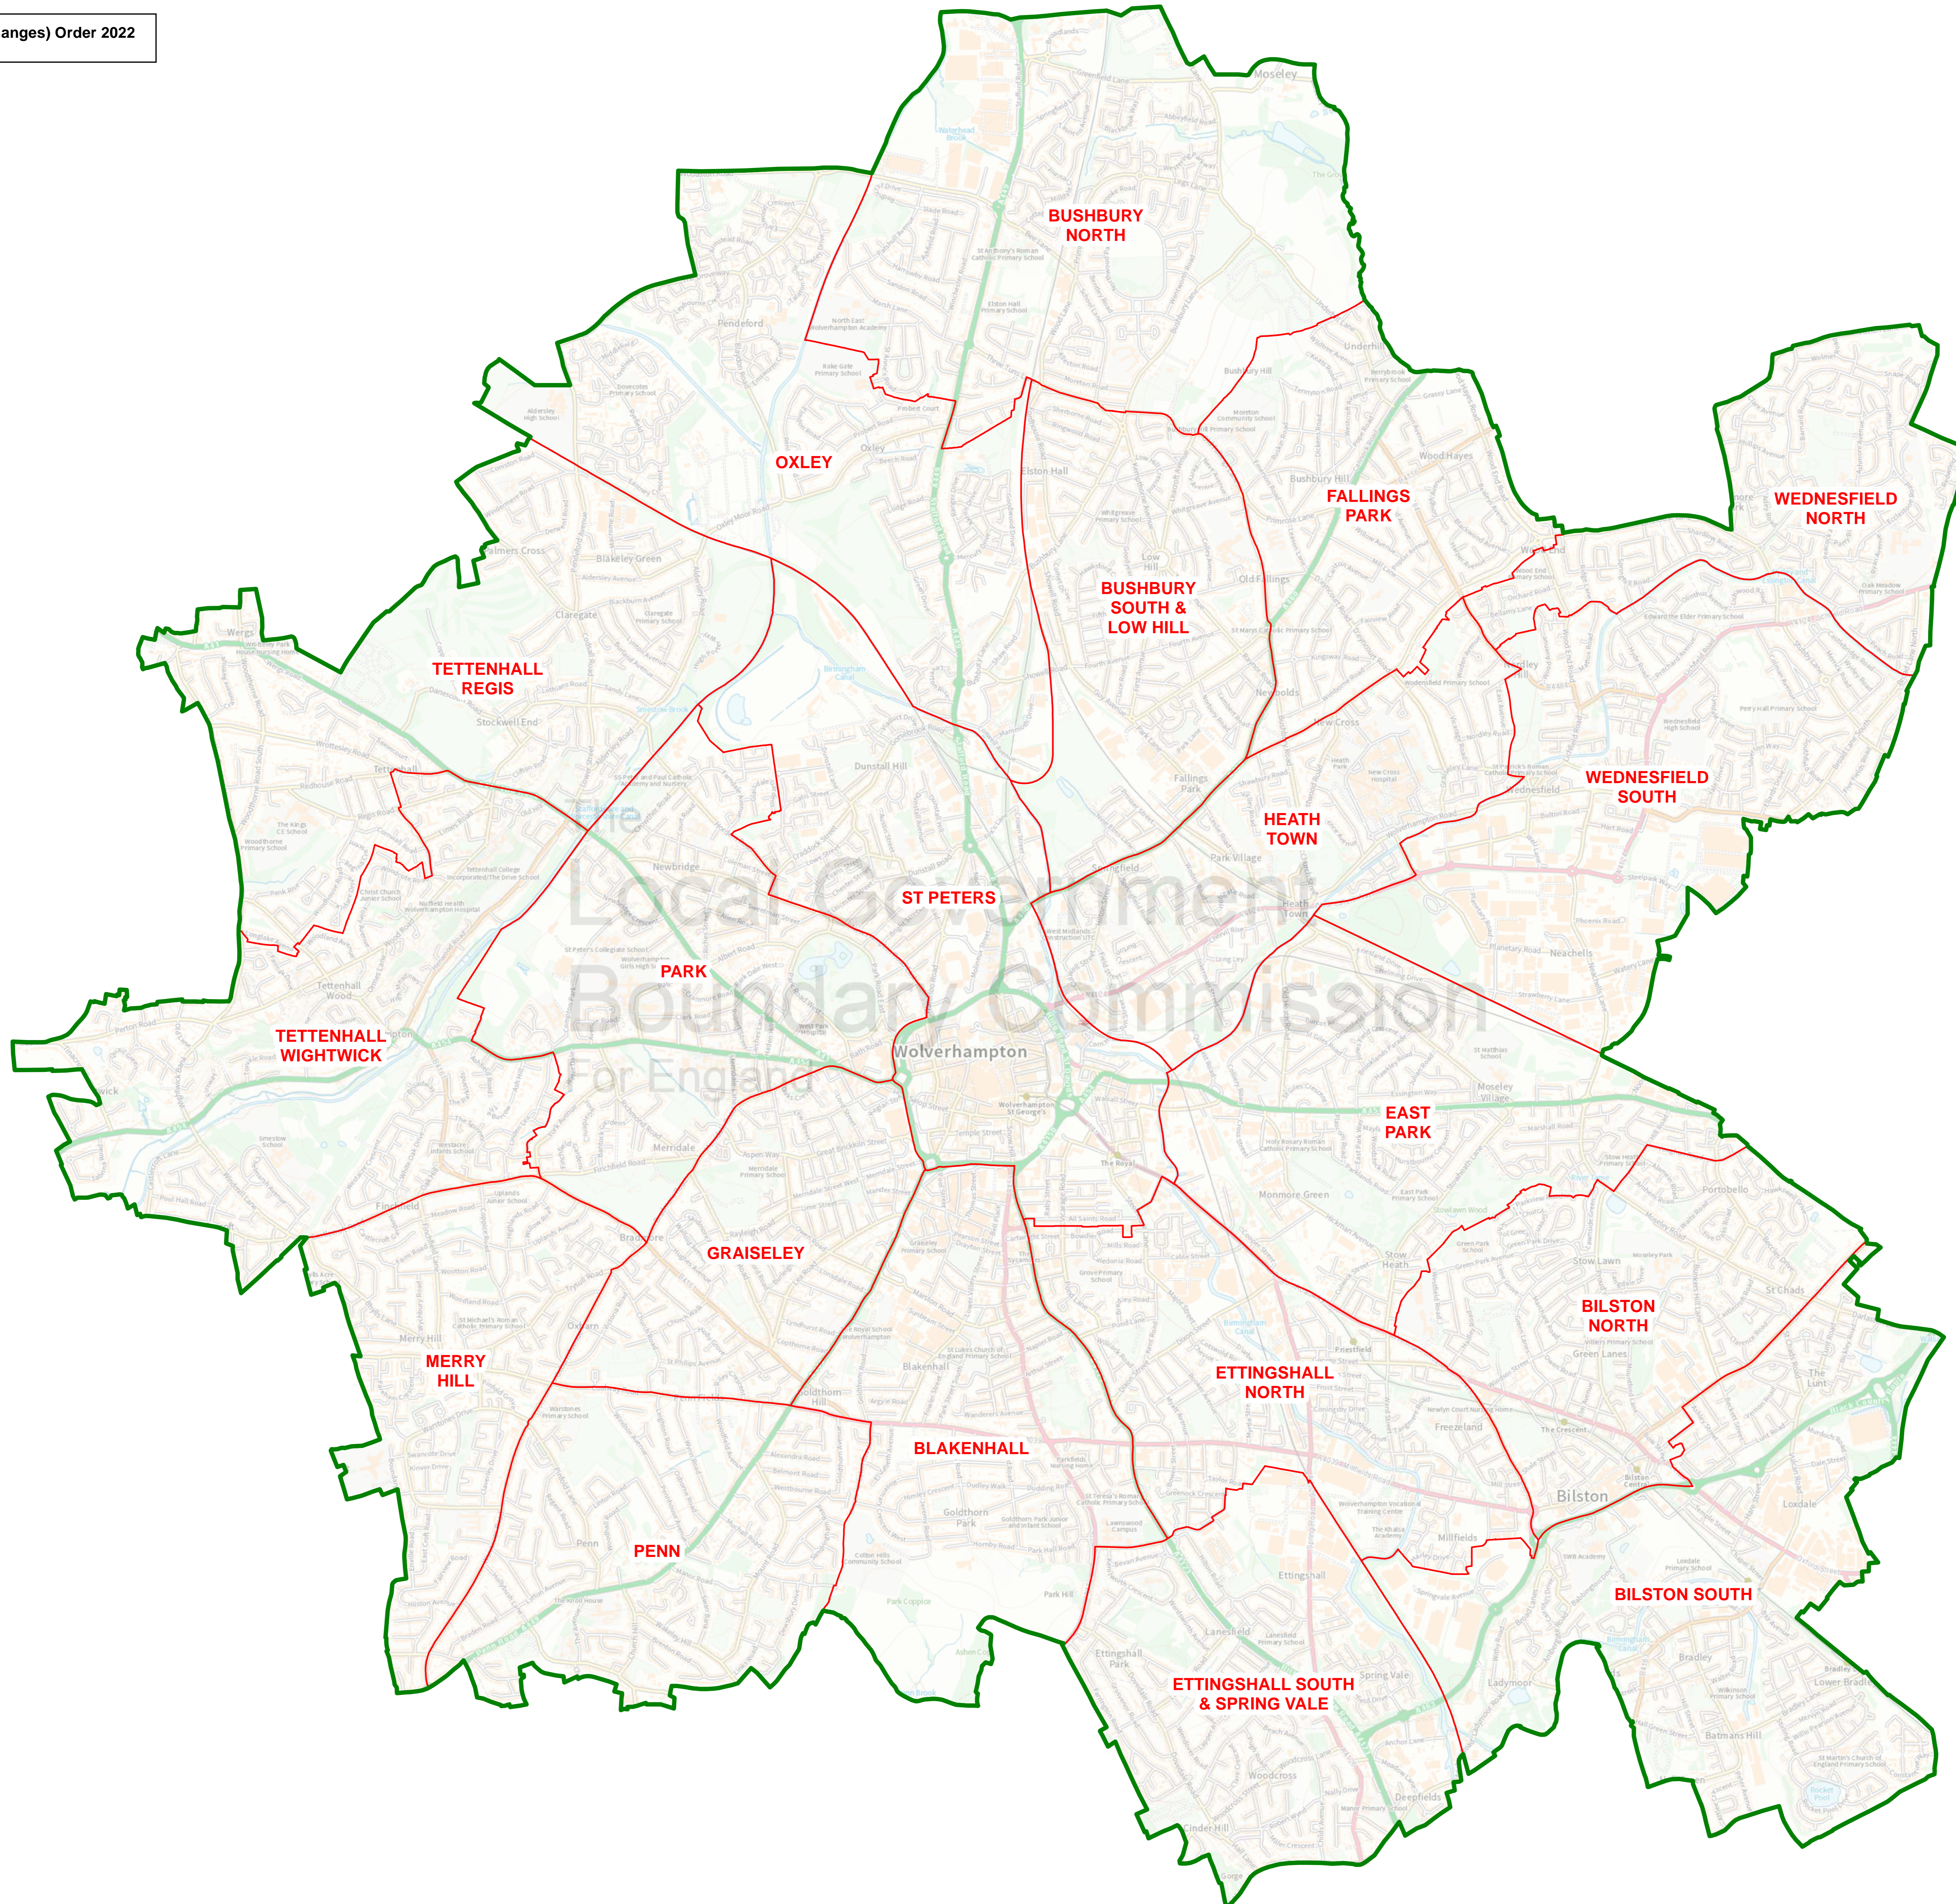

Map referred to in the Wolverhampton (Electoral Changes) Order 2022
Sheet 1 of 1

KEY	
	CITY COUNCIL BOUNDARY
	WARD BOUNDARY
	WARD NAME