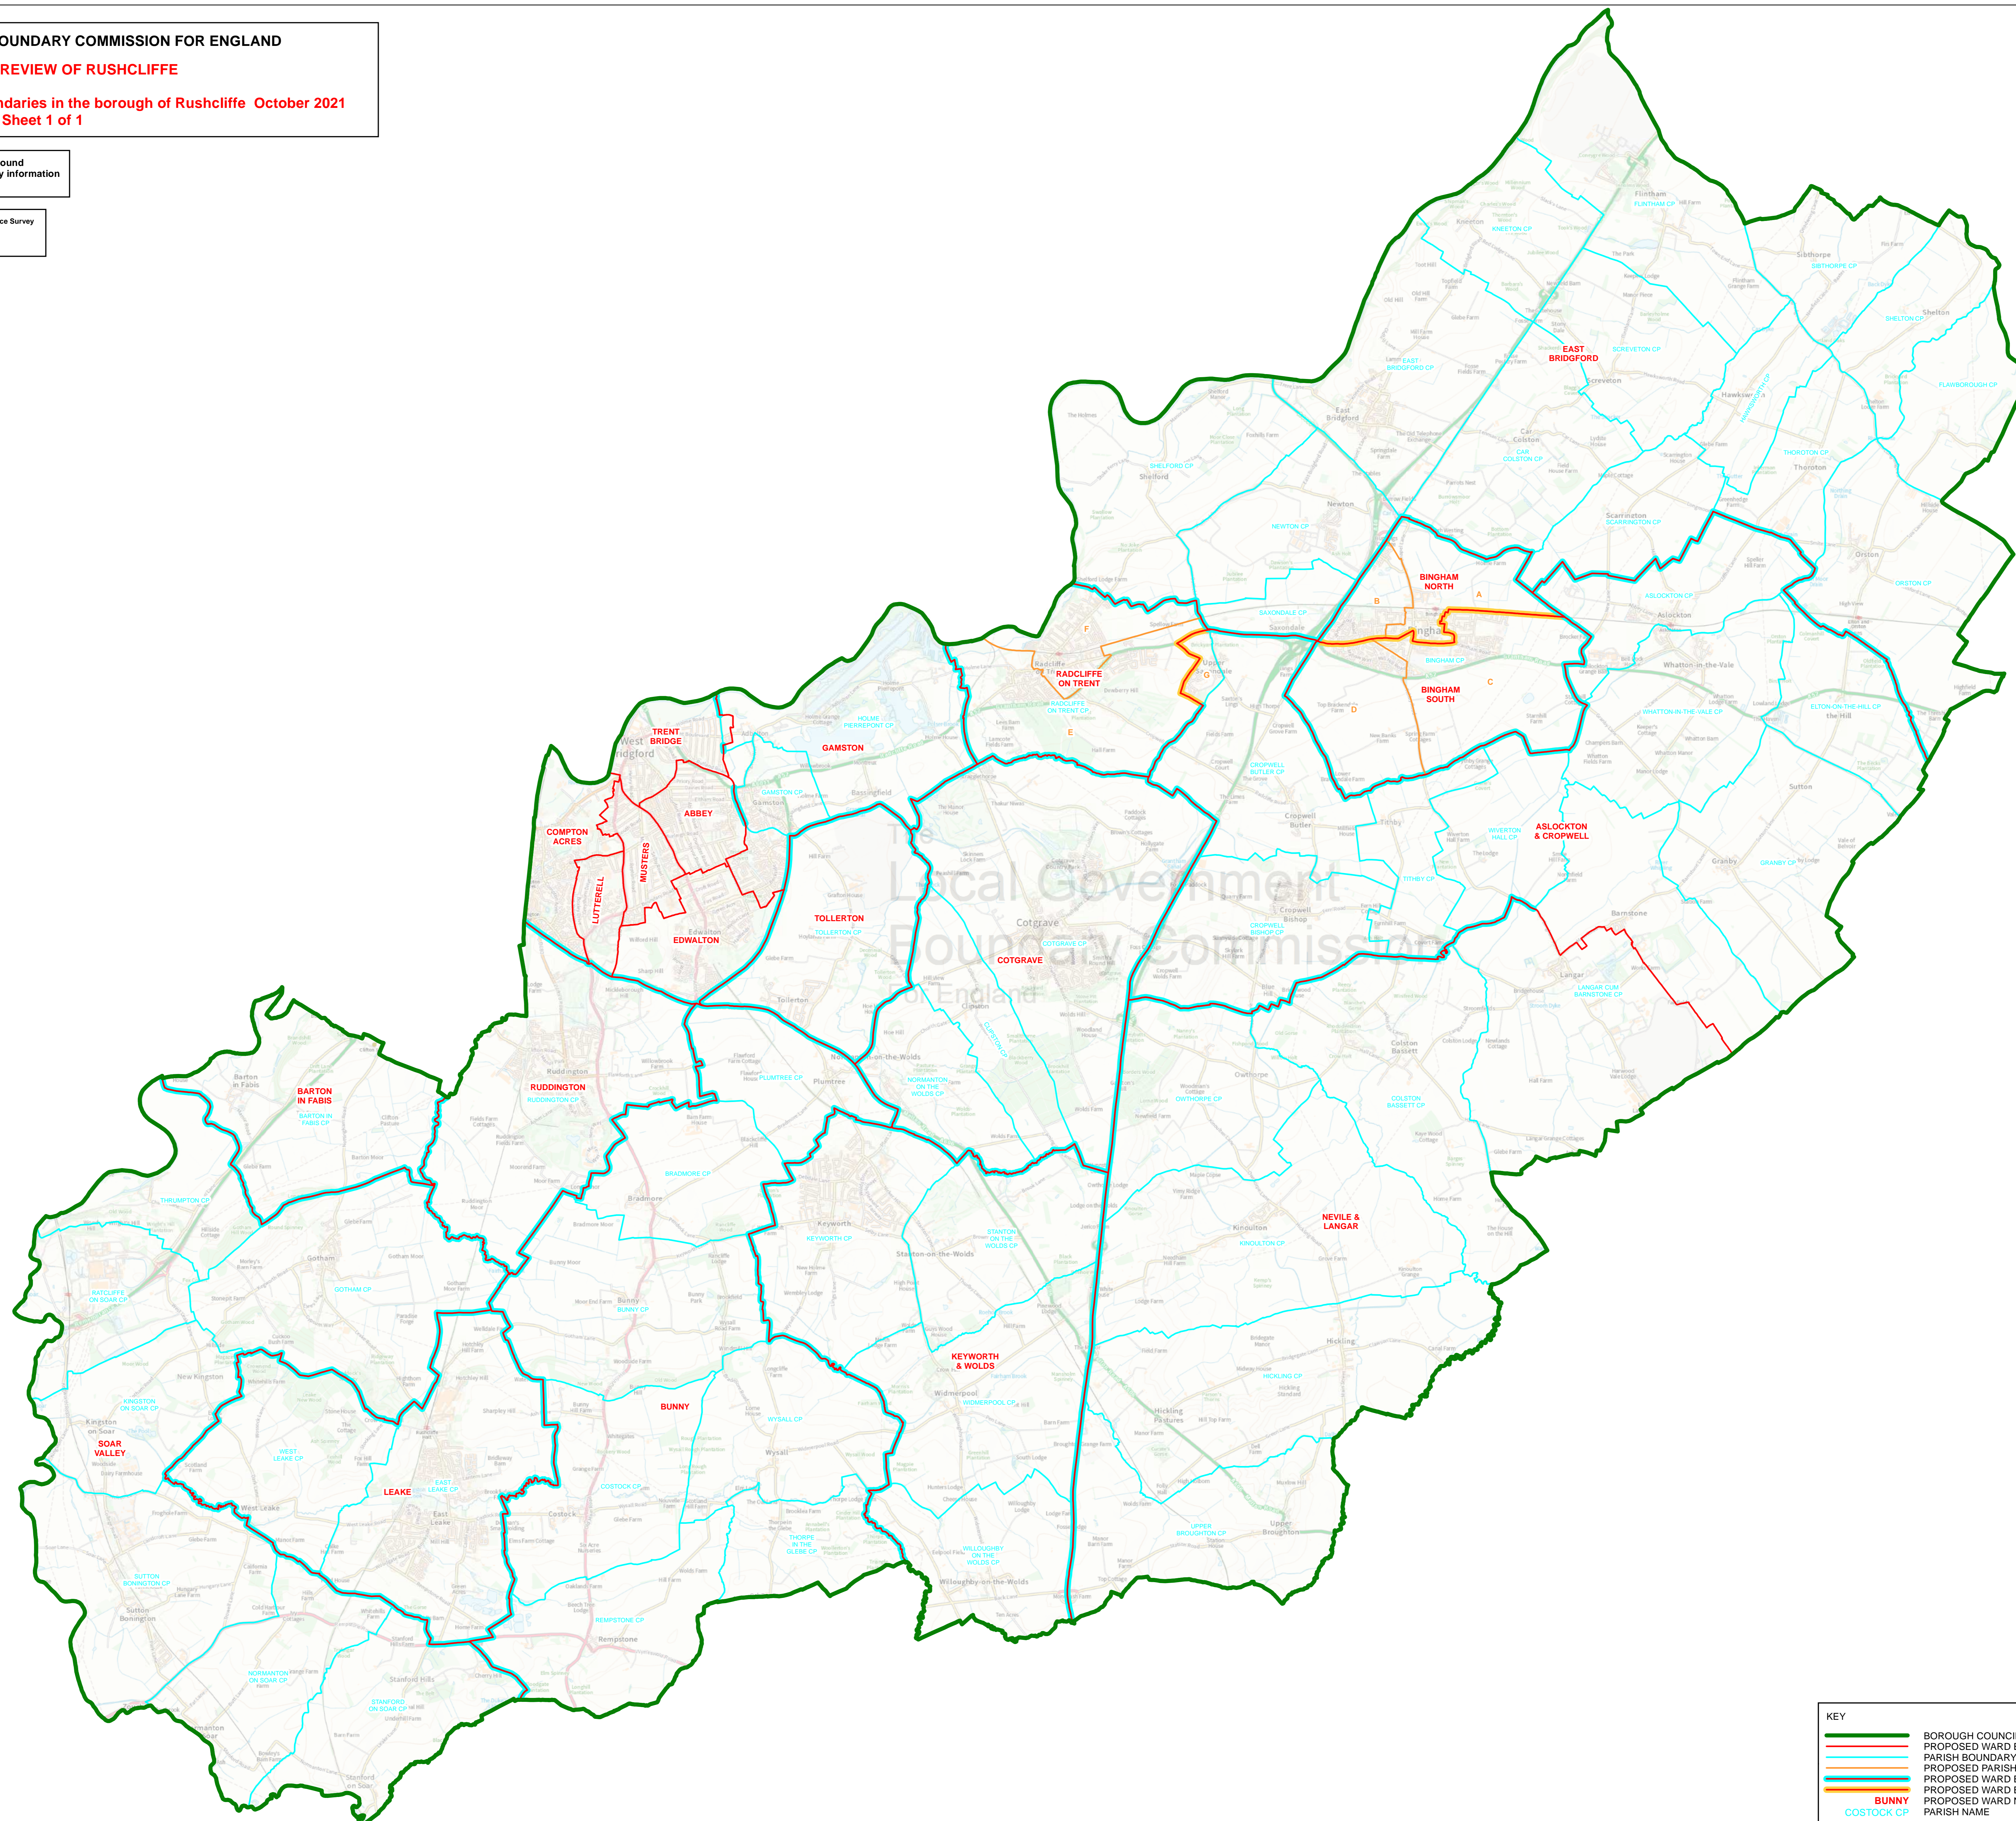

THE LOCAL GOVERNMENT BOUNDARY COMMISSION FOR ENGLAND

ELECTORAL REVIEW OF RUSHCLIFFE

Draft recommendations for ward boundaries in the borough of Rushcliffe October 2021
Sheet 1 of 1

KEY TO PARISH WARDS

BINGHAM CP

RADCLIFFE ON TRENT CP

- E MANVERS
- F TRENT
- G UPPER SAXONDALE

KEY	
	BOROUGH COUNCIL BOUNDARY
	PROPOSED WARD BOUNDARY
	PARISH BOUNDARY
	PROPOSED PARISH WARD BOUNDARY
	PROPOSED WARD BOUNDARY COINCIDENT WITH PARISH BOUNDARY
	PROPOSED WARD BOUNDARY COINCIDENT WITH PROPOSED PARISH WARD BOUNDARY
	BUNNY
	COSTOCK CP
	PARISH NAME