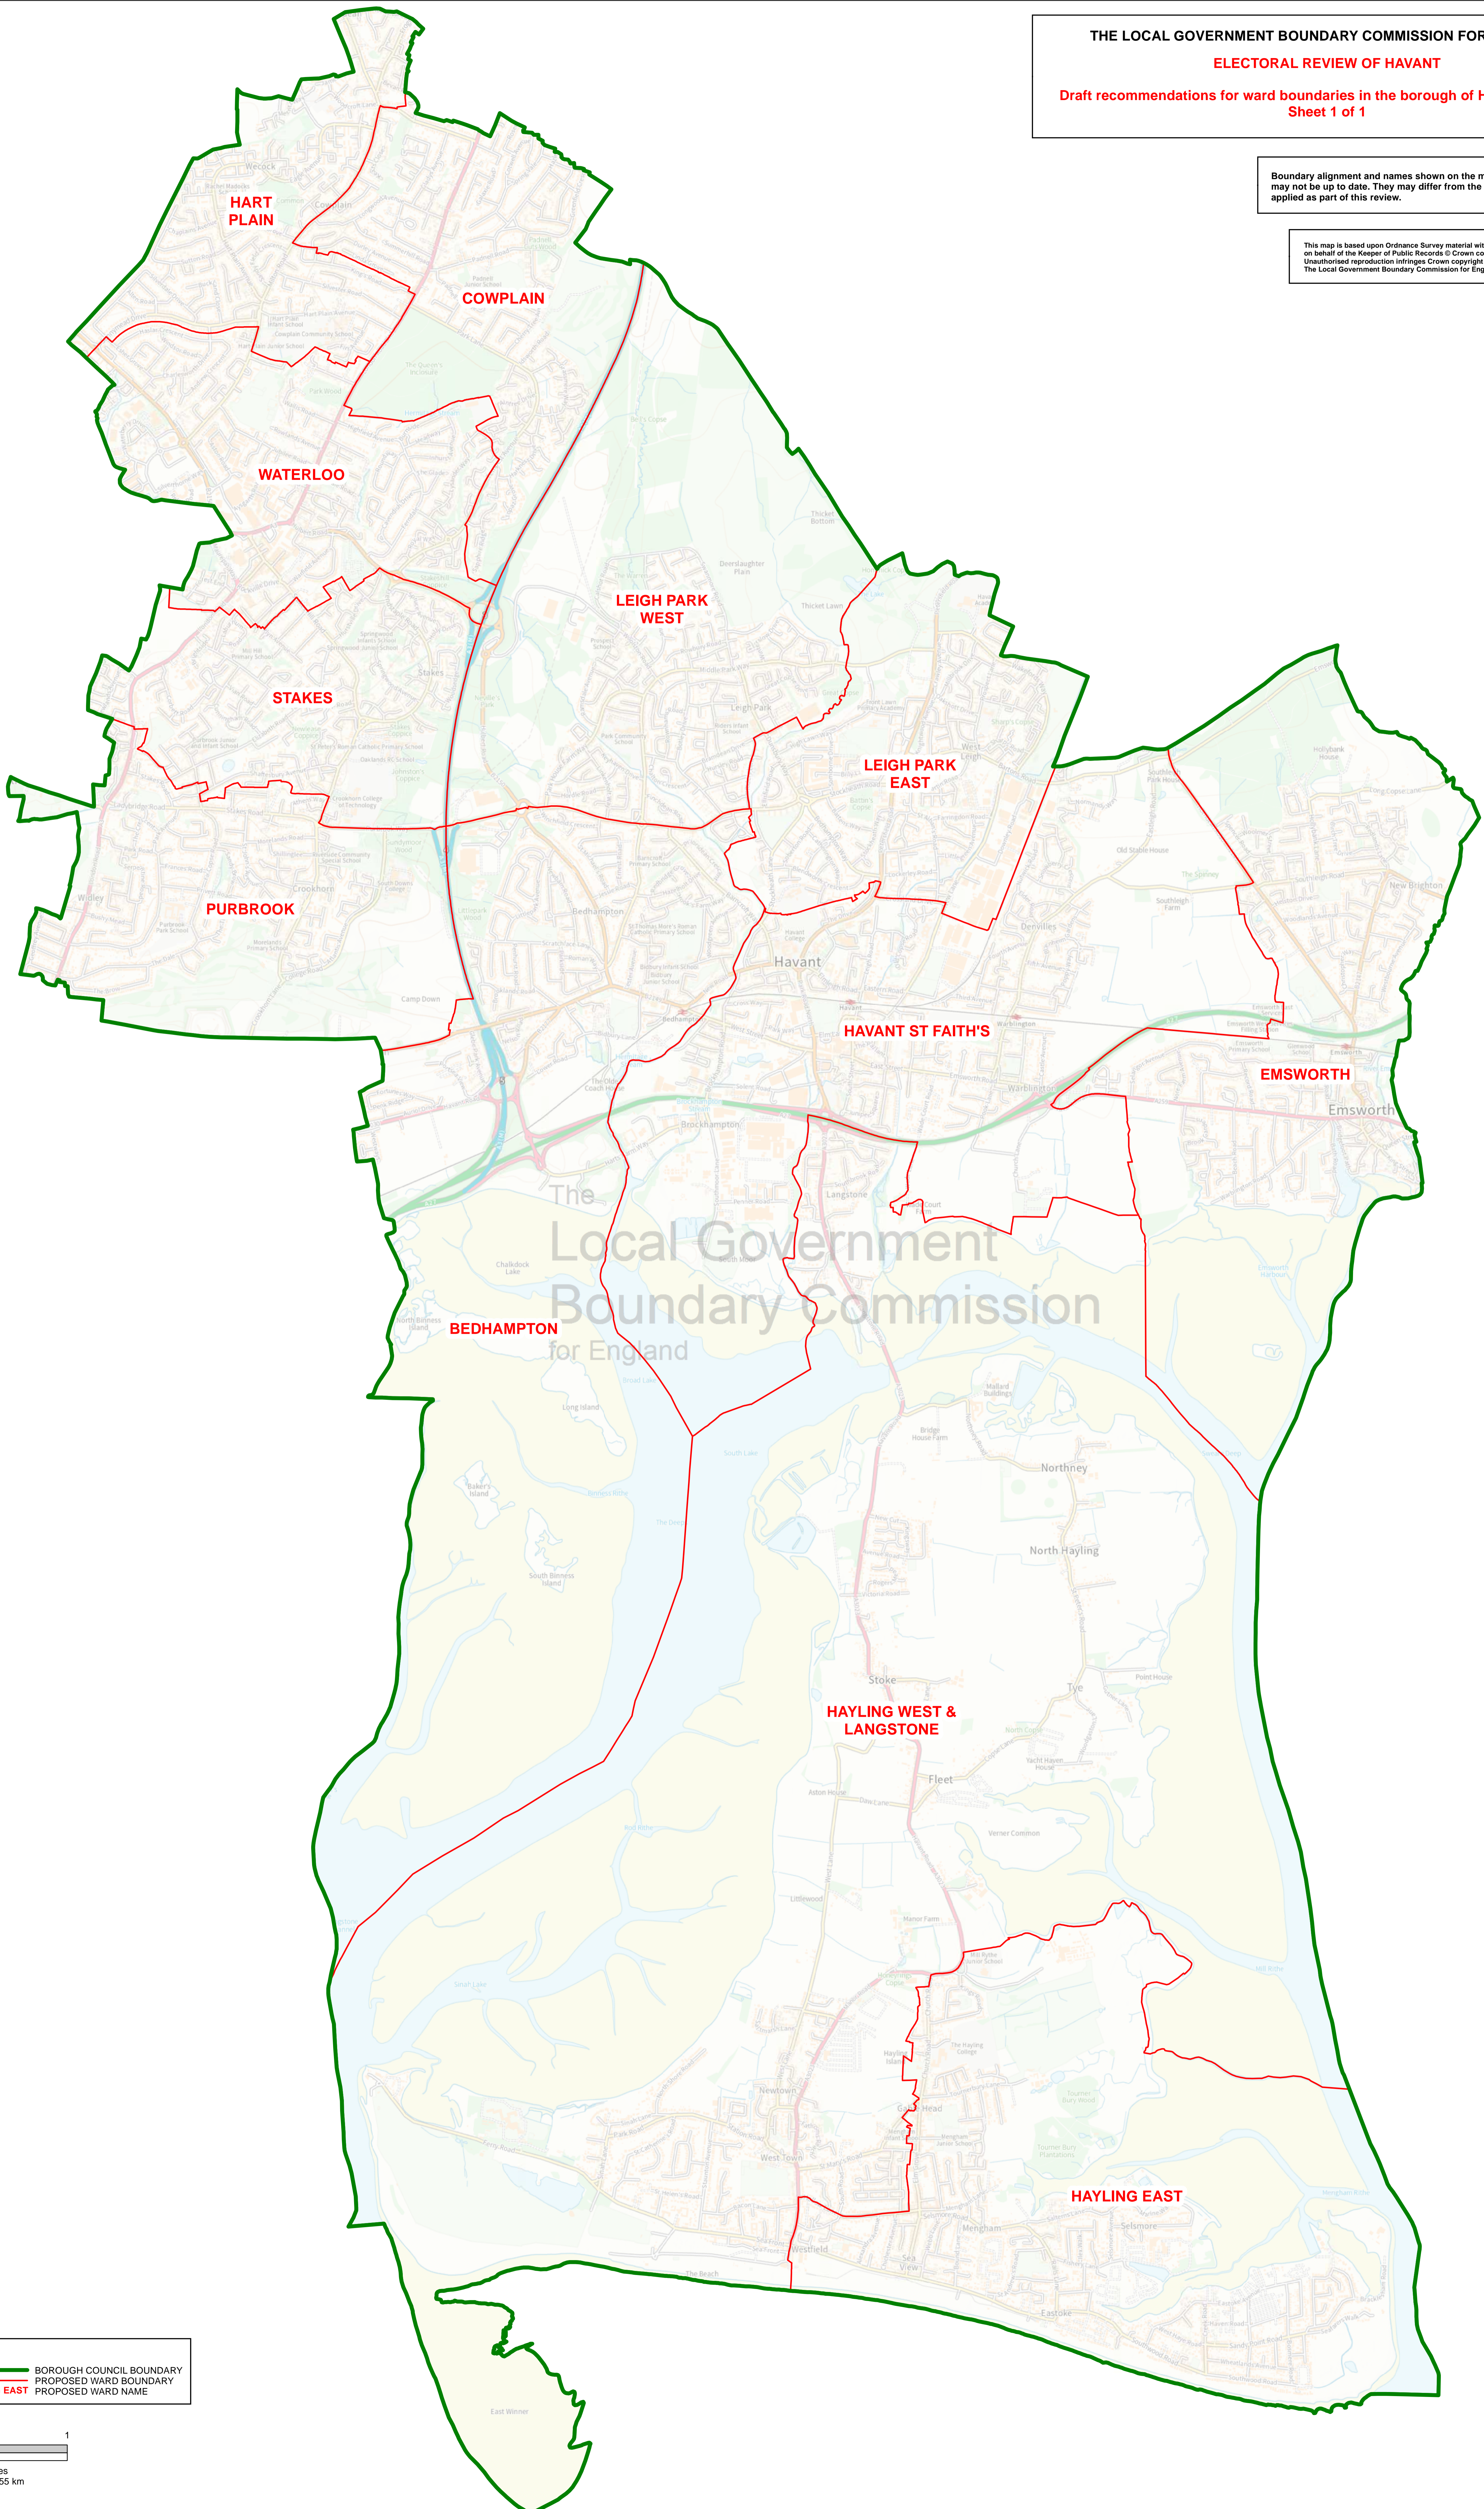

THE LOCAL GOVERNMENT BOUNDARY COMMISSION FOR ENGLAND
ELECTORAL REVIEW OF HAVANT
Draft recommendations for ward boundaries in the borough of Havant May 2022
Sheet 1 of 1

Boundary alignment and names shown on the mapping background may not be up to date. They may differ from the latest boundary information applied as part of this review.

The Local Government Boundary Commission for England

KEY
— BOROUGH COUNCIL BOUNDARY
— PROPOSED WARD BOUNDARY
— HAYLING EAST PROPOSED WARD NAME