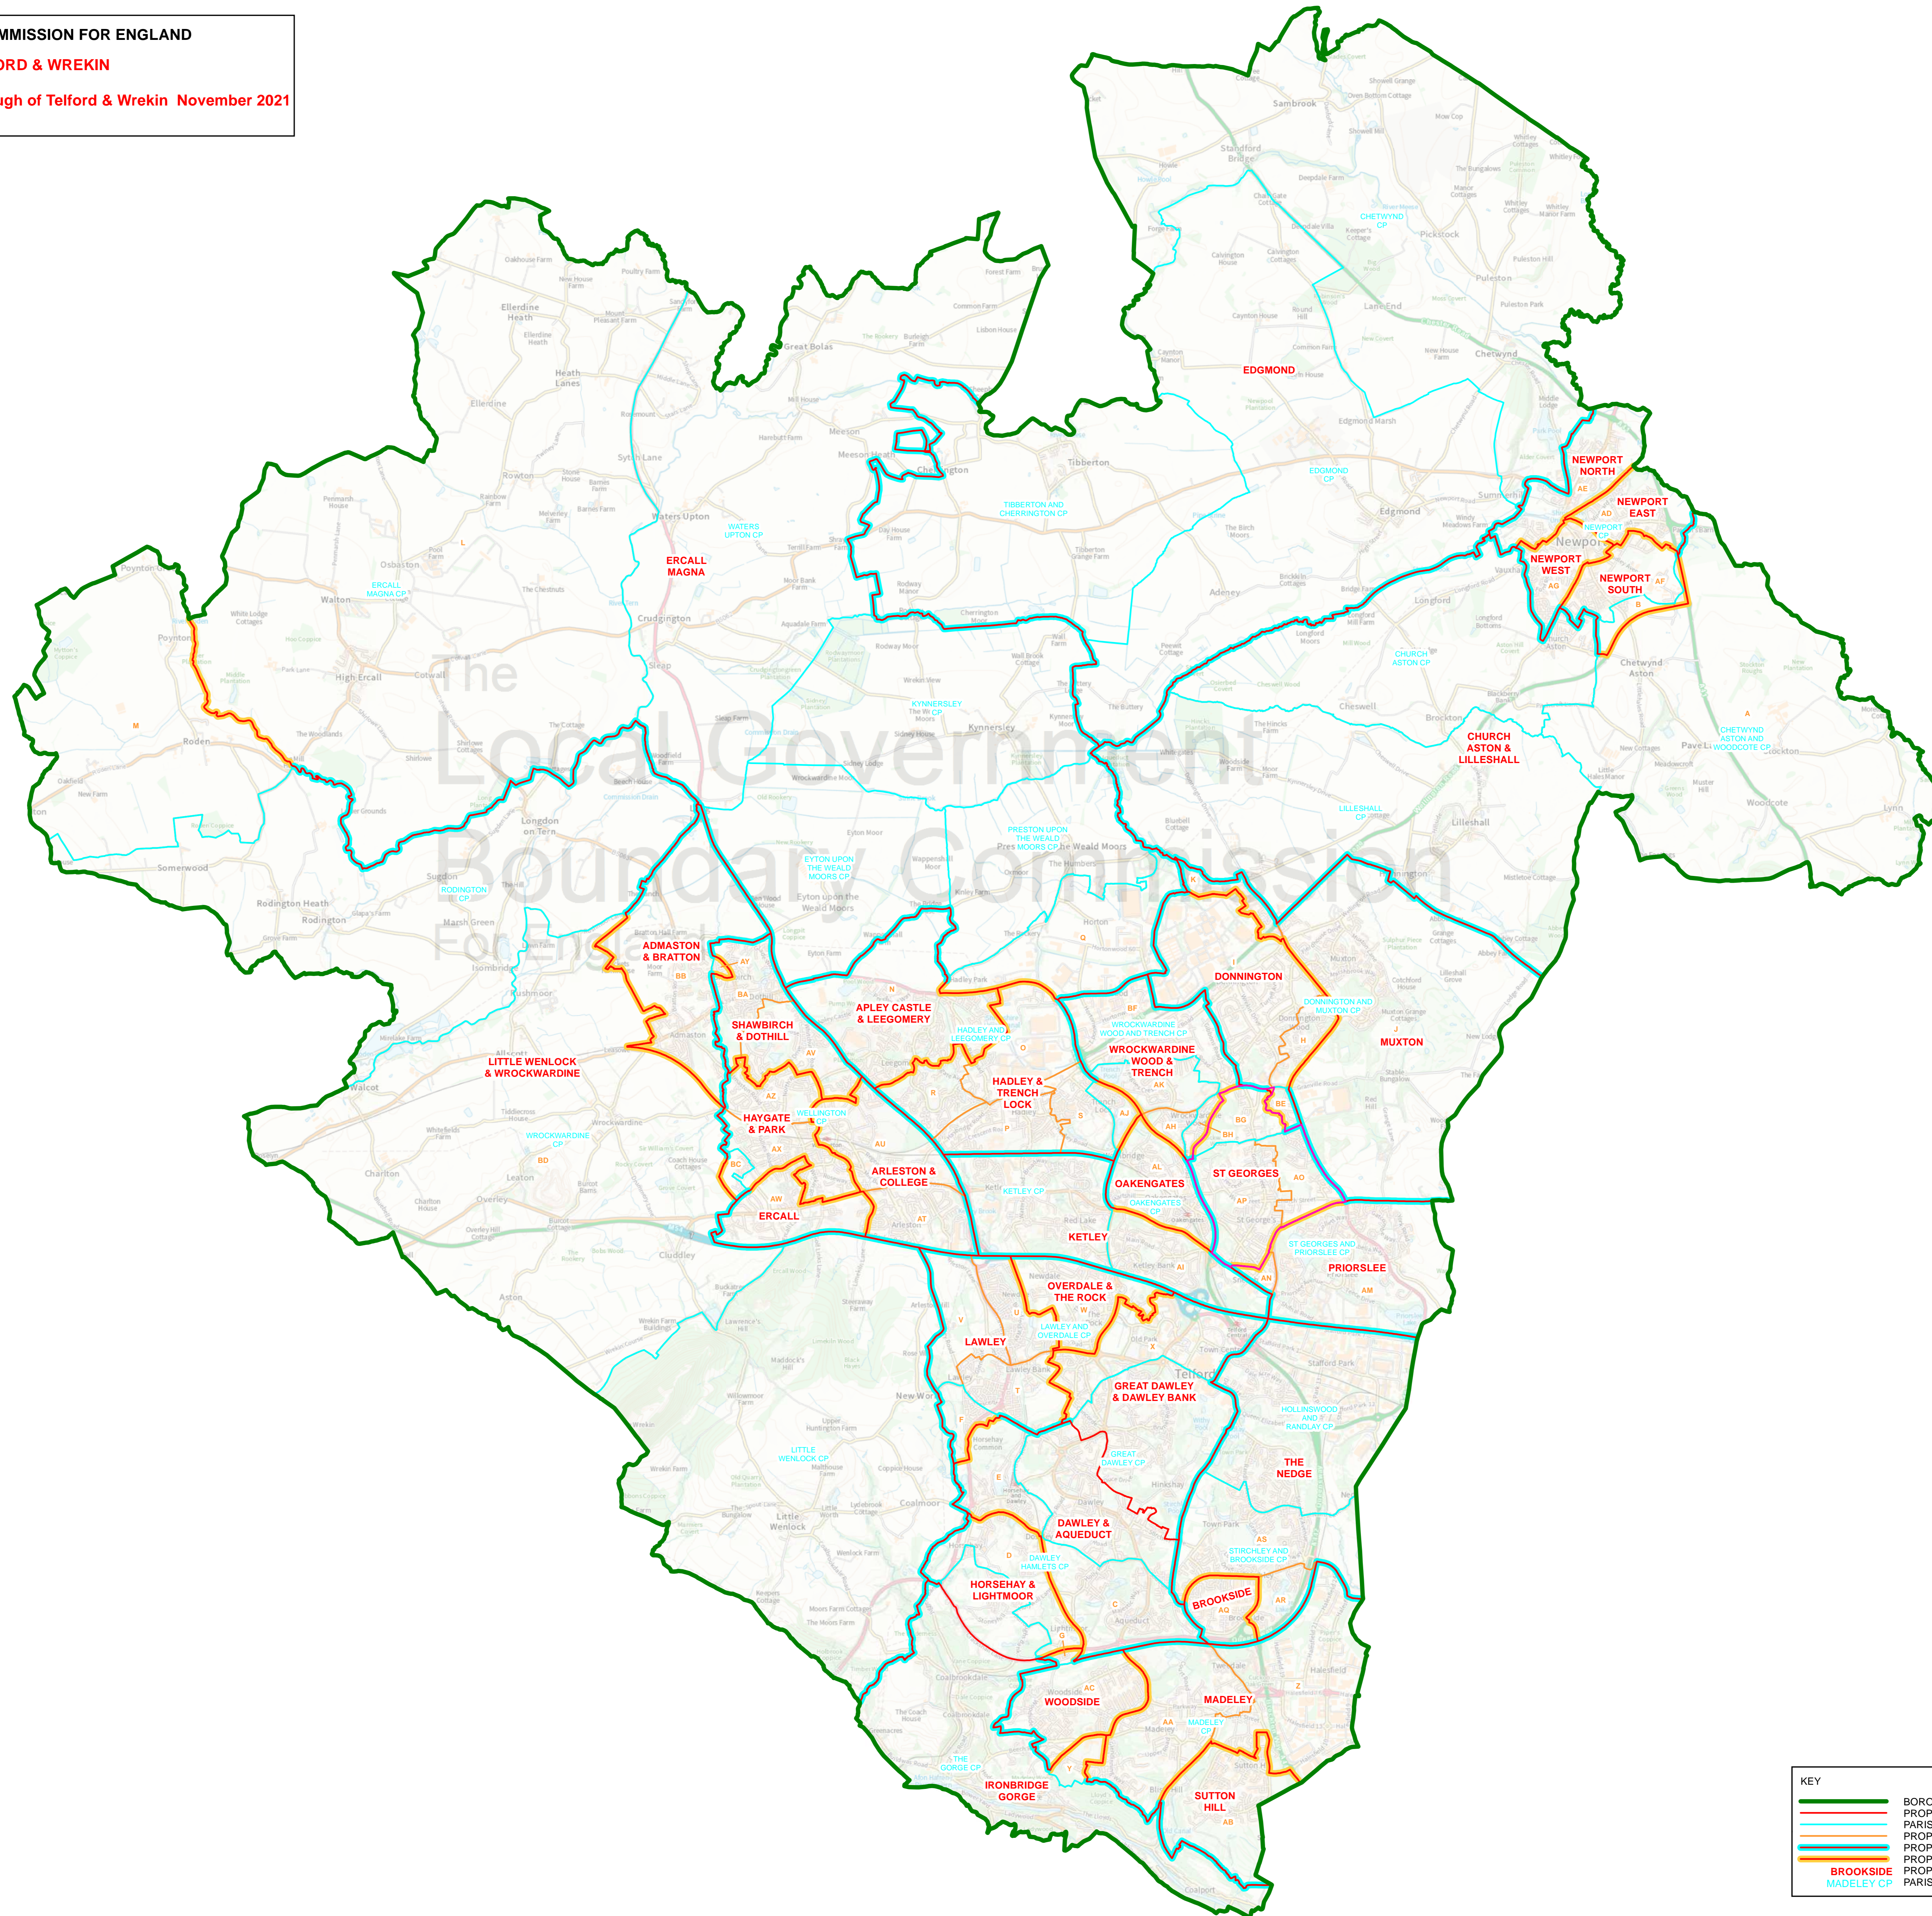

THE LOCAL GOVERNMENT BOUNDARY COMMISSION FOR ENGLAND

ELECTORAL REVIEW OF TELFORD & WREKIN

Draft recommendations for ward boundaries in the borough of Telford & Wrekin November 2021
Sheet 1 of 1

KEY TO PARISH WARDS

CHETWYND ASTON AND WOODCOTE CP

- A CHETWYND ASTON
- B STATION ROAD

DAWLEY HAMLETS CP

- C AQUEDUCT
- D HORSEHAY
- E HORSEHAY POOL
- F LAWLEY SOUTH
- G NIGHTINGALE WALK

DONNINGTON AND MUXTON CP

- H DONNINGTON EAST
- I DONNINGTON WEST
- J MUXTON
- K THE HUMBERS

ERCALL MAGNA CP

- L HIGH ERCALL
- M RODEN

HADLEY AND LEEGOMERY CP

- N APLEY CASTLE
- O HADLEY CASTLE
- P HADLEY MANOR
- Q HORTON
- R LEEGOMERY
- S TRENCH LOCK

LAWLEY AND OVERDALE CP

- T LAWLEY COMMON
- U LAWLEY EAST
- V LAWLEY WEST
- W OVERDALE & THE ROCK
- X TOWN CENTRE

MADELEY CP

- Y ACADEMY
- Z CUCKOO OAK
- AA MADELEY VILLAGE
- AB SUTTON HILL
- AC WOODSIDE

NEWPORT CP

- AD NEWPORT EAST
- AE NEWPORT NORTH
- AF NEWPORT SOUTH
- AG NEWPORT WEST

OAKENGATES CP

- AH HOLLYHURST
- AI KETLEY BANK
- AJ MIDDLE POOL
- AK NORTH
- AL OAKENGATES & WOMBRIDGE

ST GEORGES AND PRIORSLEE CP

- AM PRIORSLEE
- AN SNEDSHILL
- AO ST GEORGES EAST
- AP ST GEORGES WEST

STIRCHLEY AND BROOKSIDE CP

- AQ BROOKSIDE
- AR HOLMER LAKE
- AS STIRCHLEY

WELLINGTON CP

- AT ARLESTON
- AU COLLEGE
- AV DOTHILL
- AW ERCALL
- AX HAYGATE
- AY MEADOWS
- AZ PARK
- BA SHAWBIRCH

WROCKWARDINE CP

- BB ADMASTON AND BRATTON
- BC LEWIS CRESCENT
- BD WROCKWARDINE

WROCKWARDINE WOOD AND TRENCH CP

- BE KENWRAY DRIVE
- BF TRENCH
- BG WROCKWARDINE WOOD EAST
- BH WROCKWARDINE WOOD WEST

KEY	
	BOROUGH COUNCIL BOUNDARY
	PROPOSED WARD BOUNDARY
	PARISH BOUNDARY
	PROPOSED PARISH WARD BOUNDARY
	PROPOSED WARD BOUNDARY COINCIDENT WITH PARISH BOUNDARY
	PROPOSED WARD BOUNDARY COINCIDENT WITH PROPOSED PARISH WARD BOUNDARY
	BROOKSIDE PARISH NAME
	MADELEY CP PARISH NAME