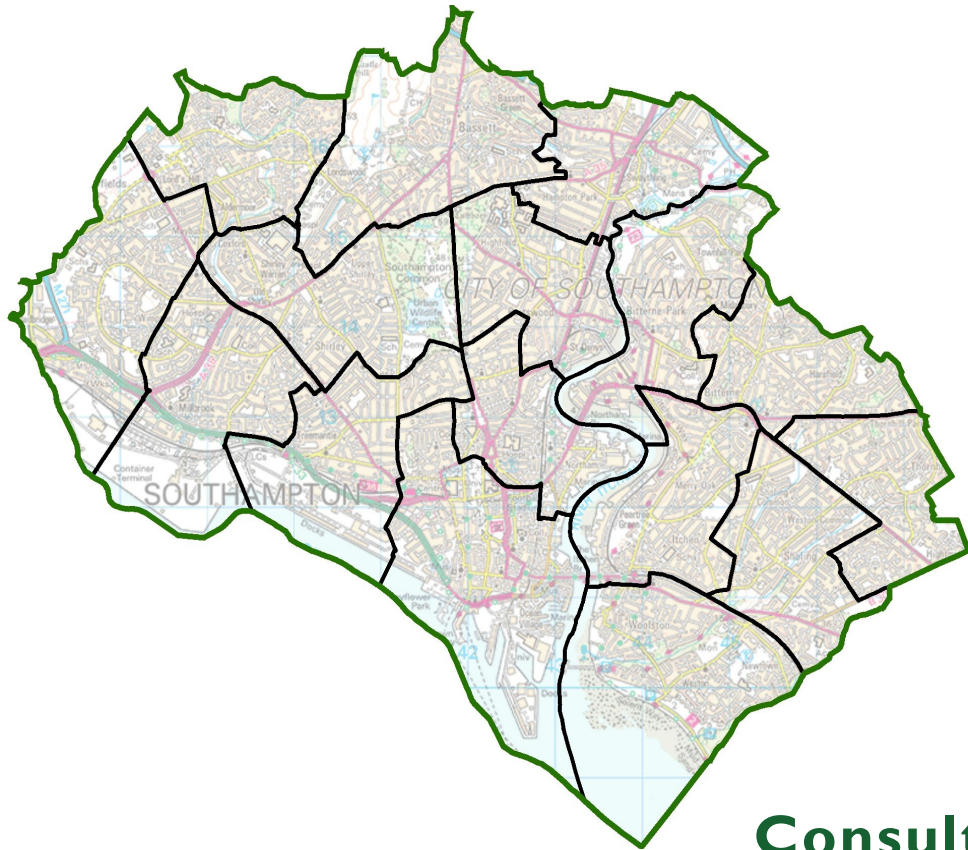

Have your say

Southampton Electoral Review

The Local Government Boundary Commission for England is asking for your views on our electoral review of Southampton. The review will agree new ward boundaries across the council.

- Do you have suggestions about where your ward boundaries should be?
- Where do people in your area go to access local facilities, such as shops and leisure activities?
- Which areas do you identify as your local community?