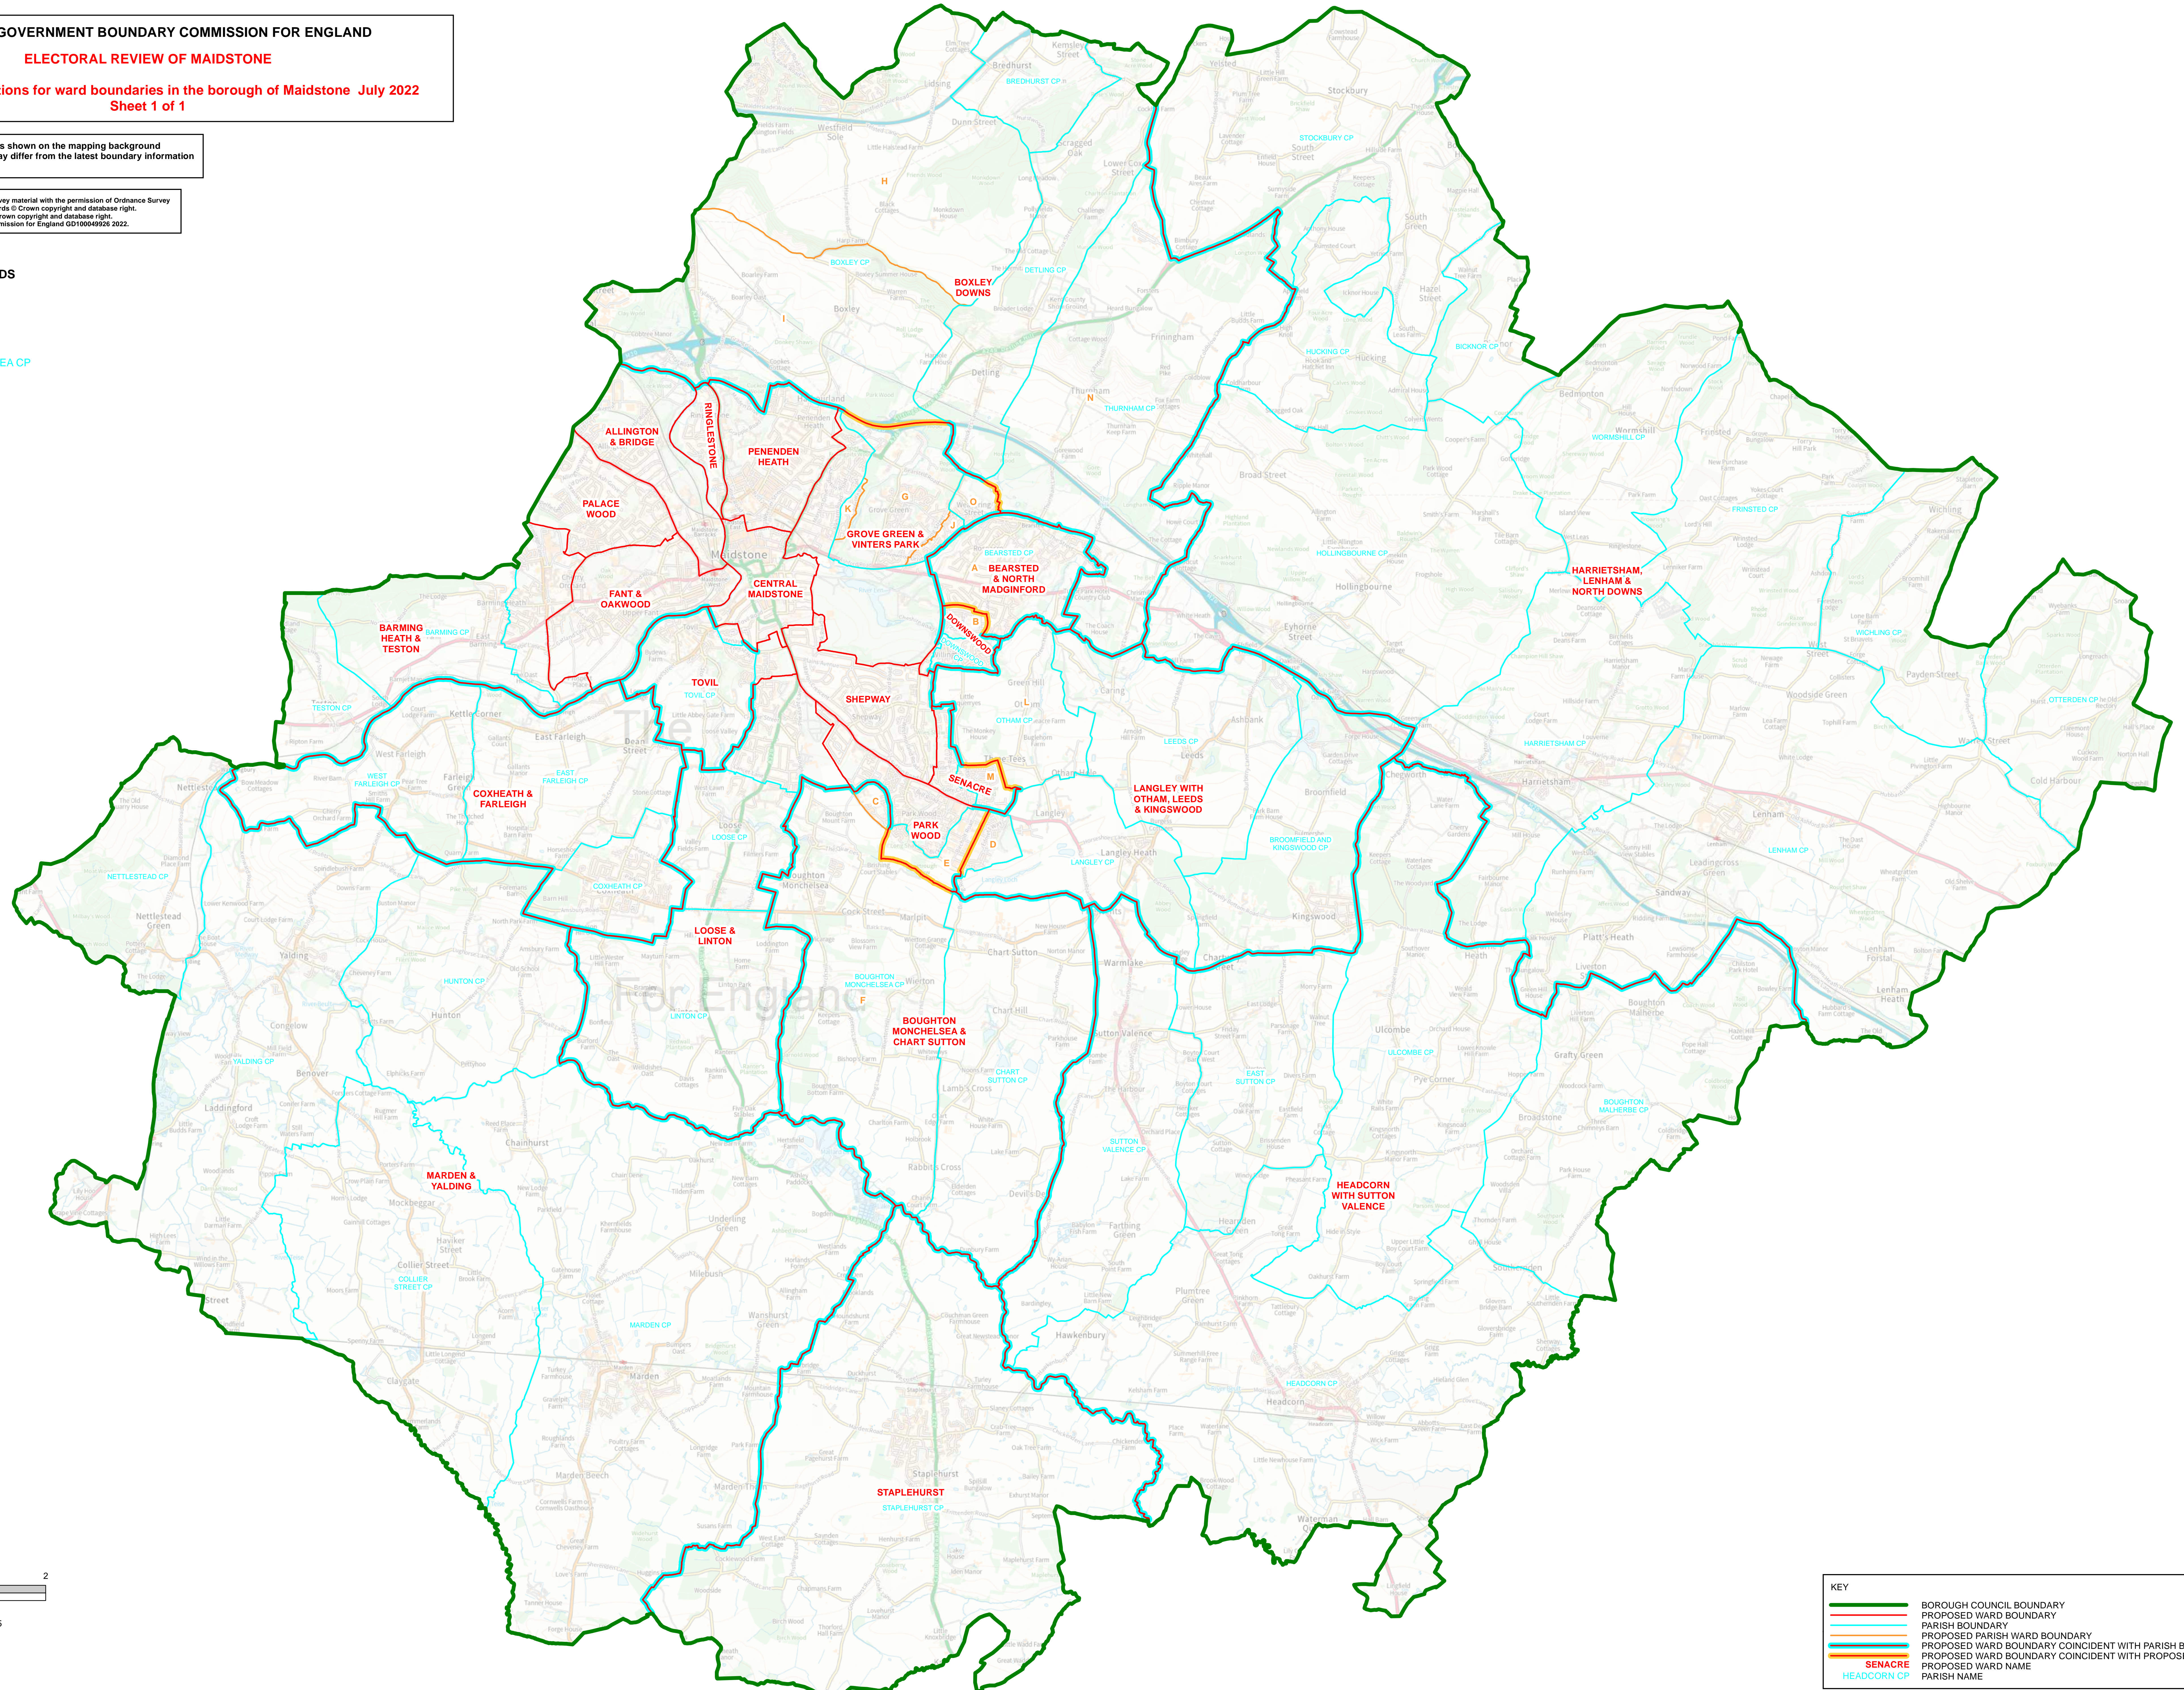

THE LOCAL GOVERNMENT BOUNDARY COMMISSION FOR ENGLAND

ELECTORAL REVIEW OF MAIDSTONE

Draft recommendations for ward boundaries in the borough of Maidstone July 2022
Sheet 1 of 1

KEY TO PARISH WARDS

BEARSTED CP

- A BEARSTED NORTH
- B BEARSTED SOUTH

BOUGHTON MONCHELSEA CP

- C JOY WOOD
- D LANGLEY PARK
- E NORTH
- F SOUTH

BOXLEY CP

- G BOXLEY GROVE GREEN
- H BOXLEY NORTH
- I BOXLEY SOUTH
- J BOXLEY SOUTH EAST
- K BOXLEY WOODLANDS

OTHAM CP

- L OTHAM NORTH
- M OTHAM SOUTH

THURNHAM CP

- N THURNHAM EAST
- O THURNHAM WEST

KEY

- BOROUGH COUNCIL BOUNDARY
- PROPOSED WARD BOUNDARY
- PARISH BOUNDARY
- PROPOSED PARISH WARD BOUNDARY
- PROPOSED WARD BOUNDARY COINCIDENT WITH PARISH BOUNDARY
- PROPOSED WARD BOUNDARY COINCIDENT WITH PROPOSED PARISH WARD BOUNDARY
- SENACRE
- HEADCORN CP
- PARISH NAME