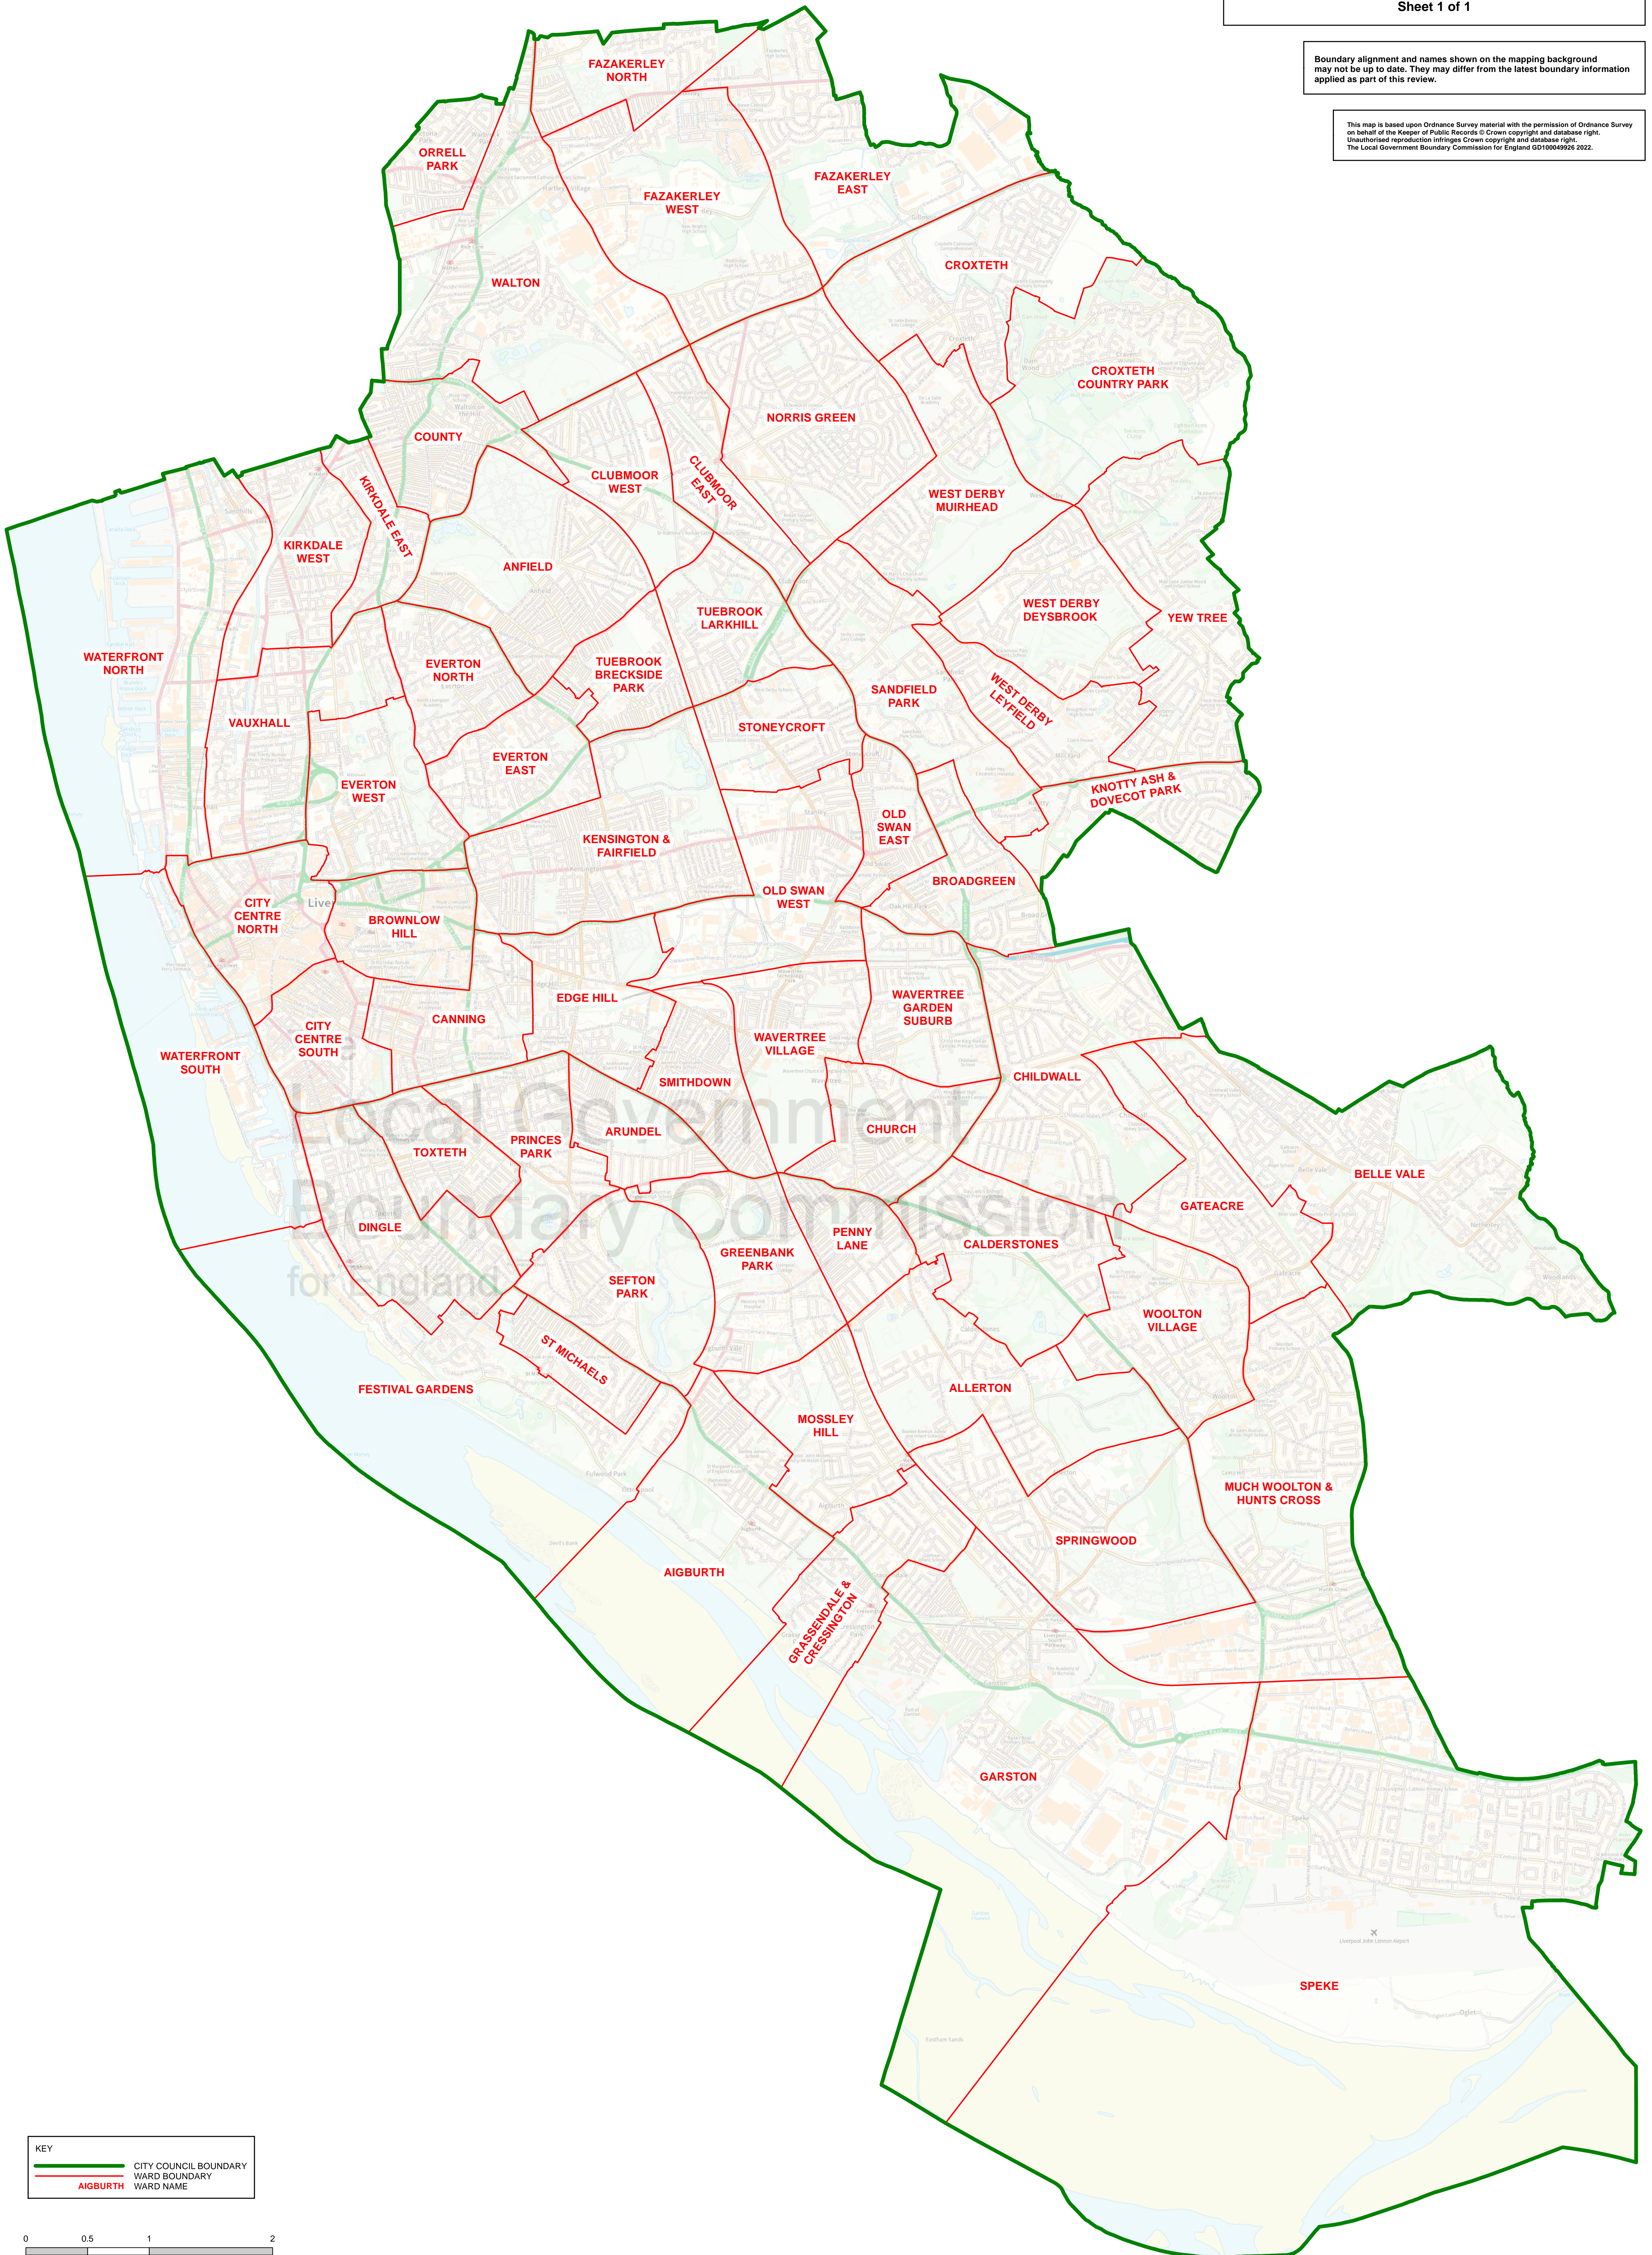

Boundary alignment and names shown on the mapping background may not be up to date. They may differ from the latest boundary information applied as part of this review.

KEY

- CITY COUNCIL BOUNDARY
- WARD BOUNDARY
- AIGBURTH WARD NAME