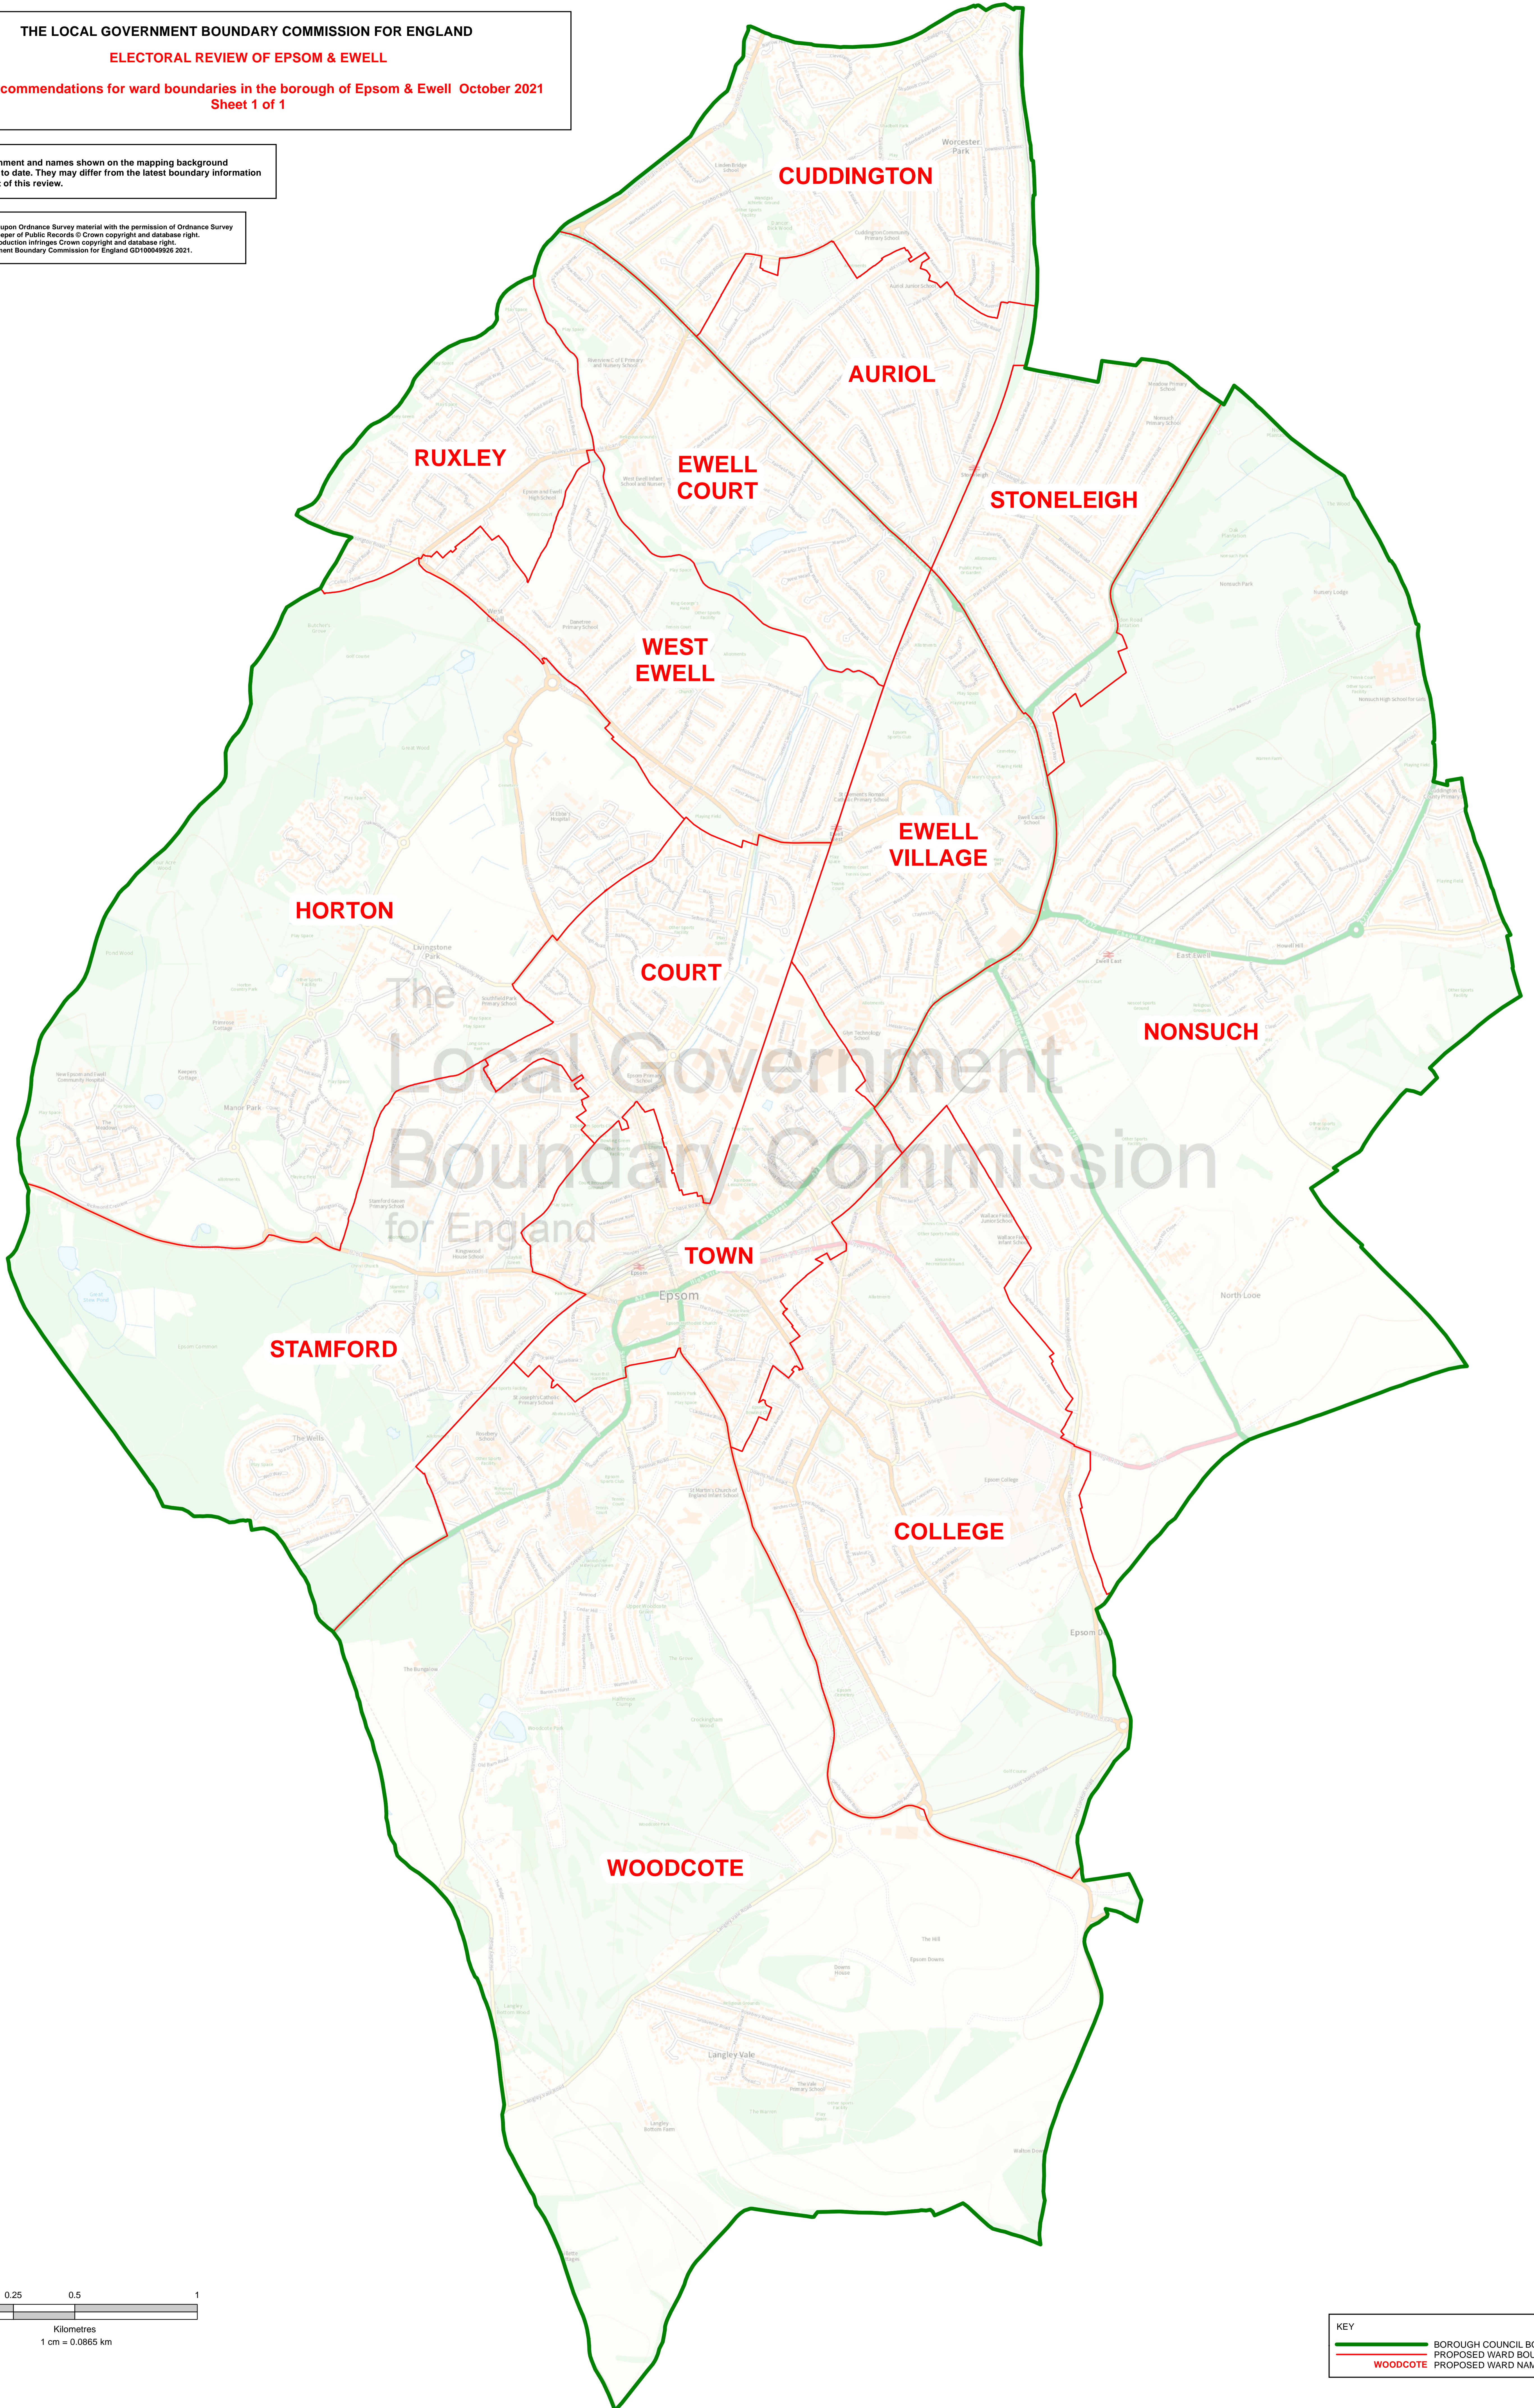

THE LOCAL GOVERNMENT BOUNDARY COMMISSION FOR ENGLAND
ELECTORAL REVIEW OF EPSOM & EWELL
Draft recommendations for ward boundaries in the borough of Epsom & Ewell October 2021
Sheet 1 of 1

Boundary alignment and names shown on the mapping background may not be up to date. They may differ from the latest boundary information applied as part of this review.

KEY

- BOROUGH COUNCIL BOUNDARY
- PROPOSED WARD BOUNDARY
- WOODCOTE PROPOSED WARD NAME