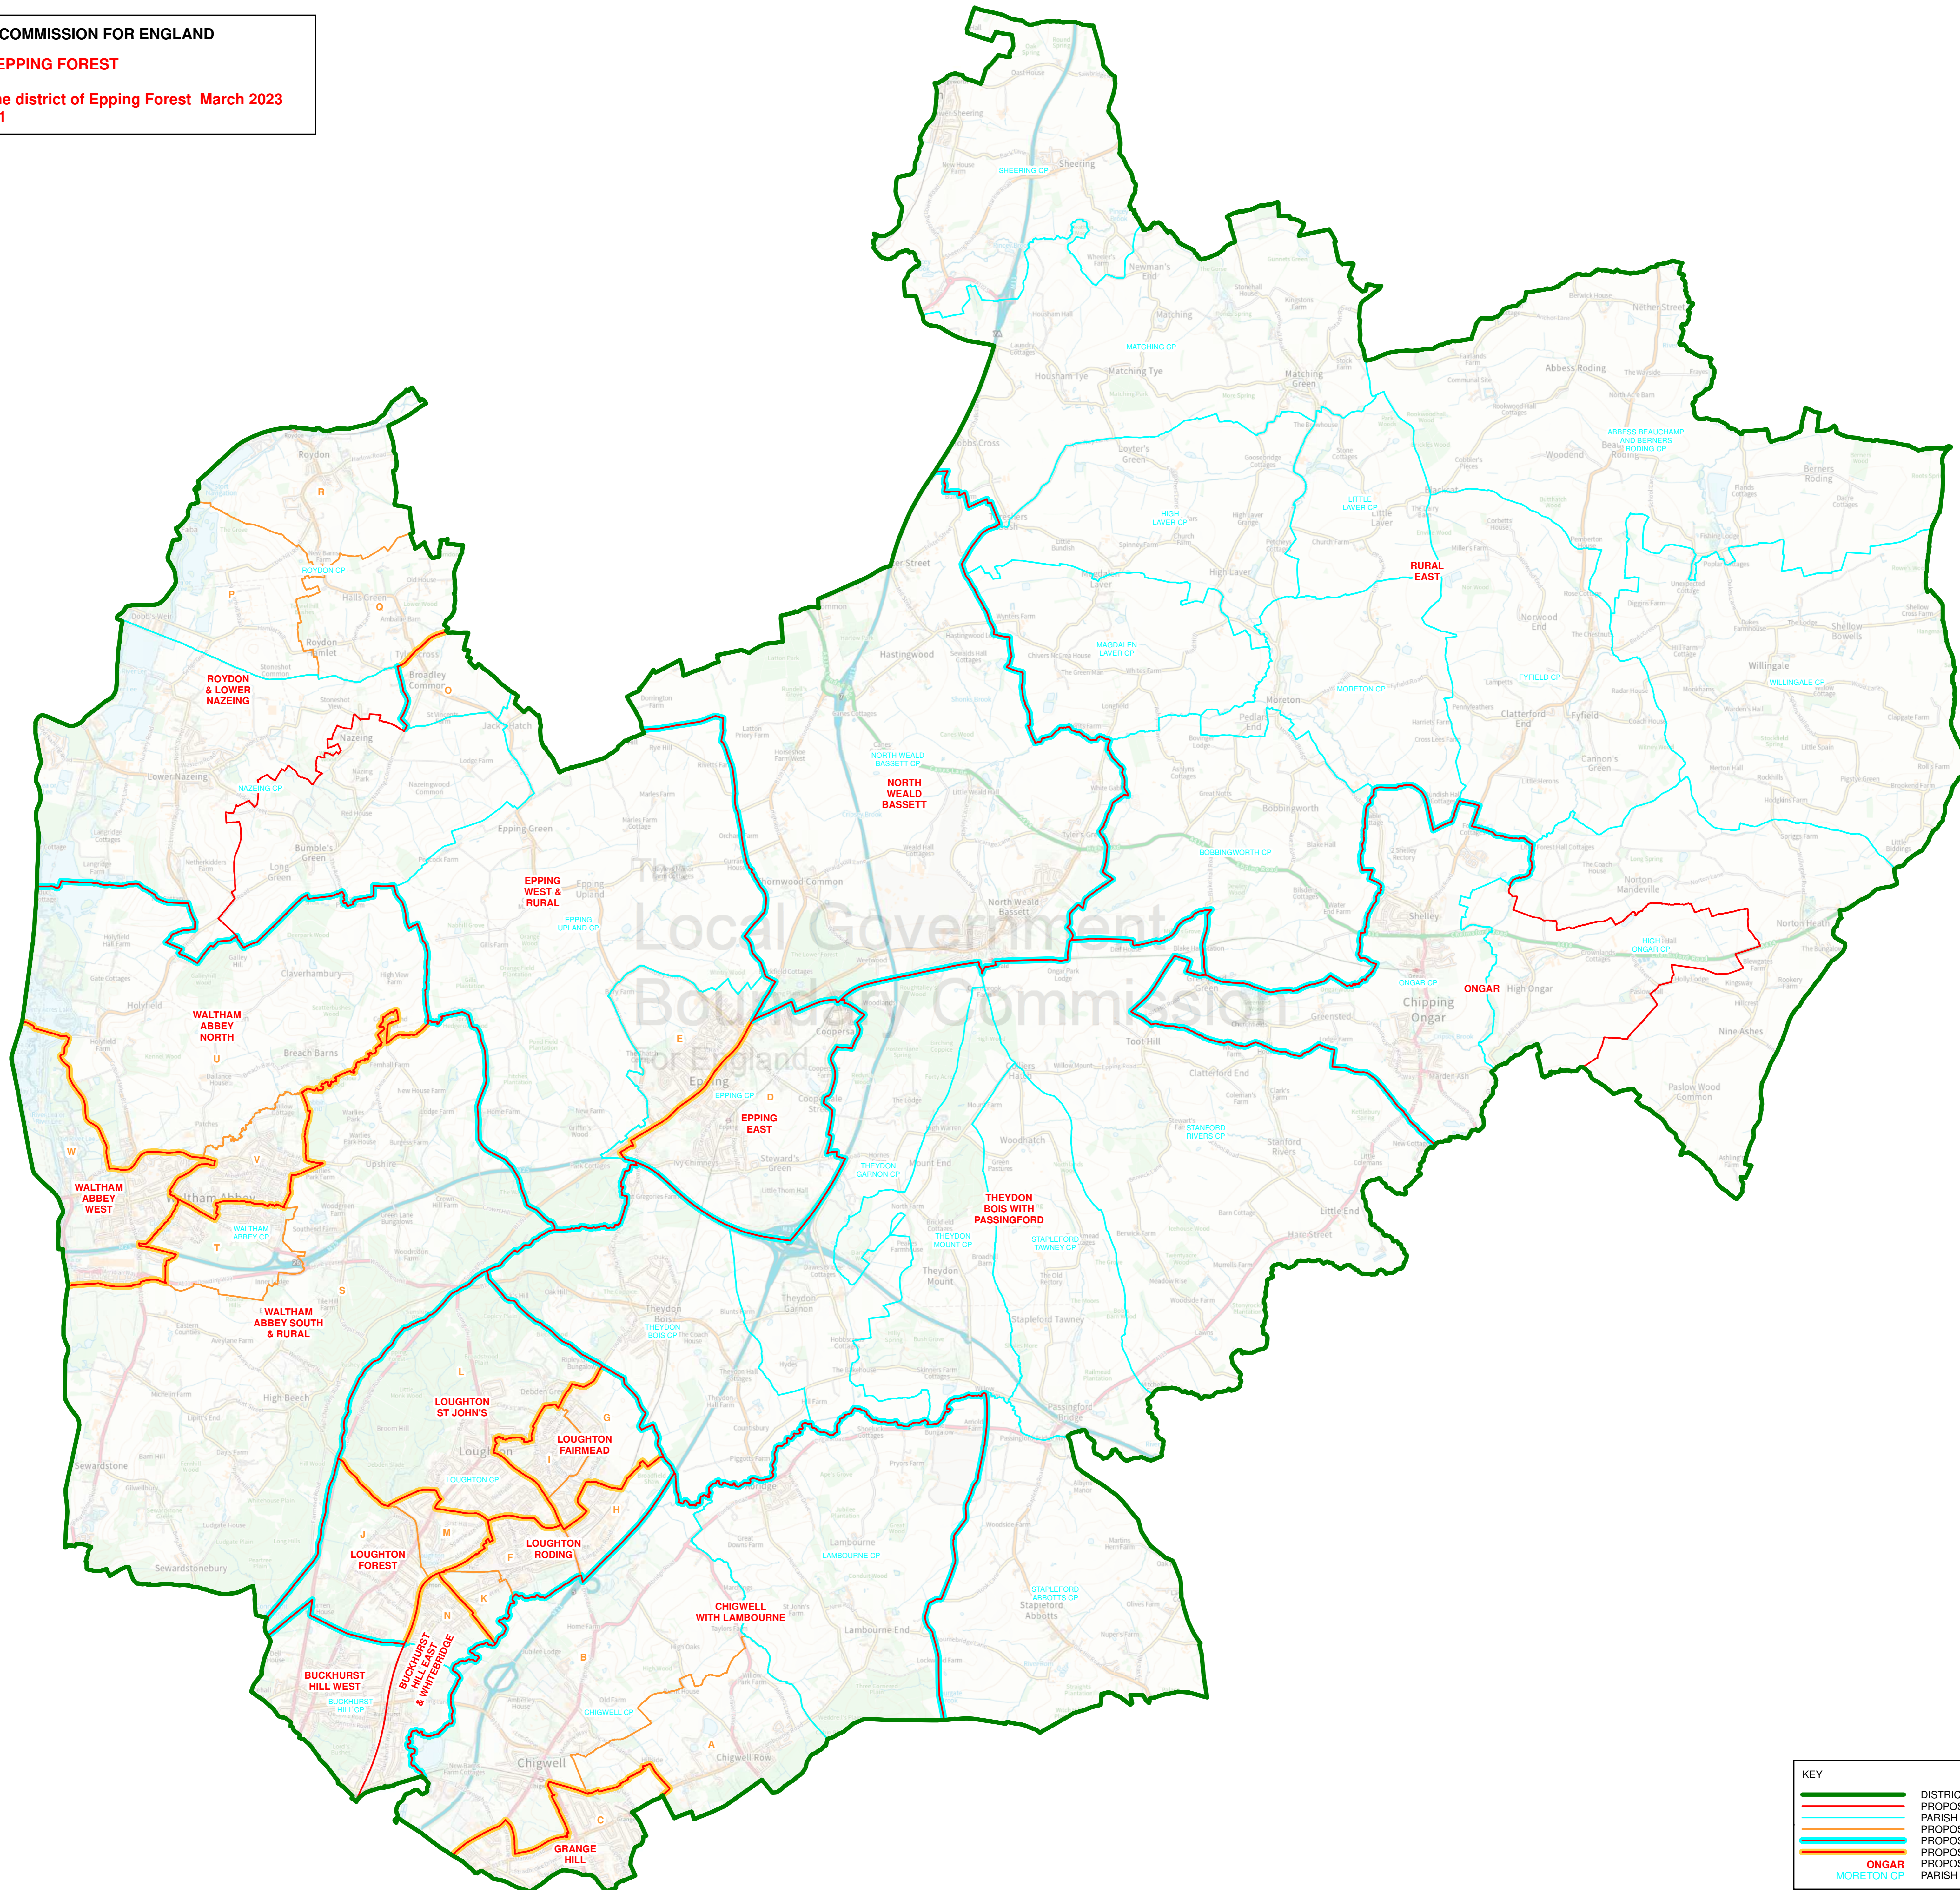

THE LOCAL GOVERNMENT BOUNDARY COMMISSION FOR ENGLAND

ELECTORAL REVIEW OF EPPING FOREST

Final recommendations for ward boundaries in the district of Epping Forest March 2023
Sheet 1 of 1

KEY TO PARISH WARDS

CHIGWELL CP

- A CHIGWELL ROW
- B CHIGWELL VILLAGE
- C GRANGE HILL

EPPING CP

- D HEMNALL
- E ST JOHN'S

LOUGHTON CP

ROYDON CP

- O BROADLEY COMMON
- P DOBBS WEIR
- Q HALLS GREEN
- R ROYDON VILLAGE

WALTHAM ABBEY CP

KEY	
	DISTRICT COUNCIL BOUNDARY
	PROPOSED WARD BOUNDARY
	PARISH BOUNDARY
	PROPOSED PARISH WARD BOUNDARY
	PROPOSED WARD BOUNDARY COINCIDENT WITH PARISH BOUNDARY
	PROPOSED WARD BOUNDARY COINCIDENT WITH PROPOSED PARISH WARD BOUNDARY
	ONGAR
	MORETON CP
	PARISH NAME