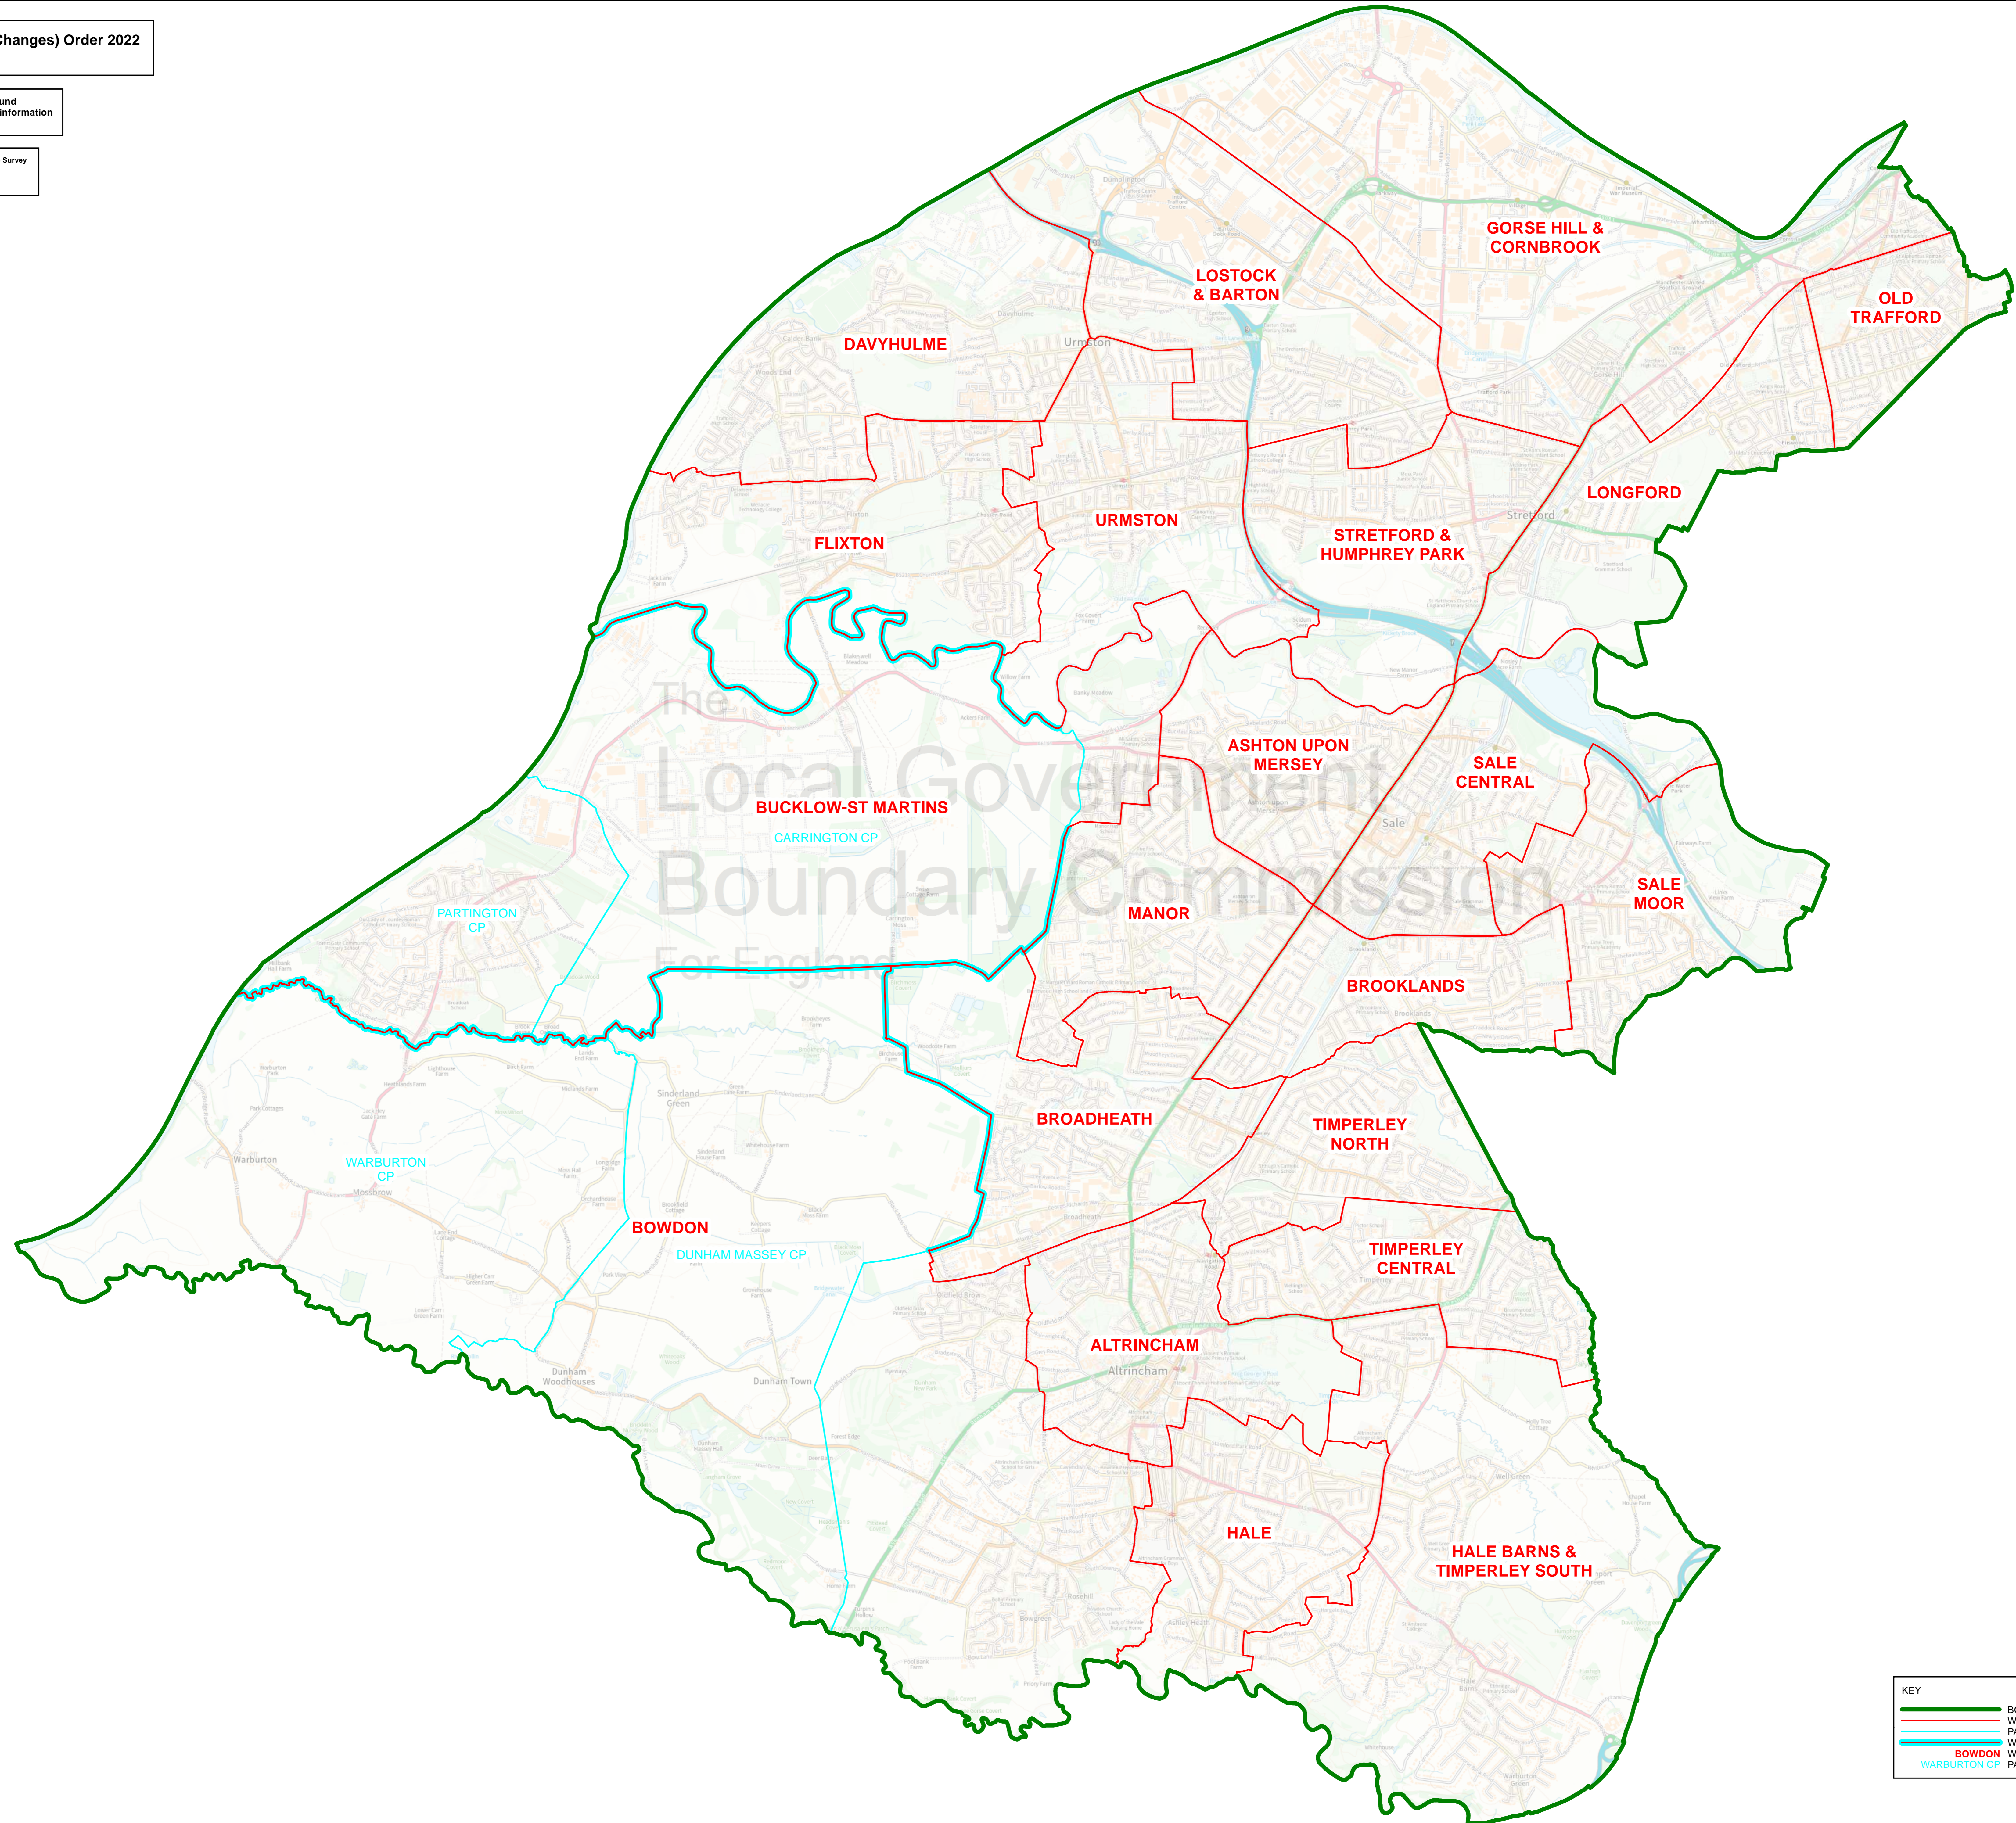

Map referred to in the Trafford (Electoral Changes) Order 2022
Sheet 1 of 1

Boundary alignment and names shown on the mapping background may not be up to date. They may differ from the latest boundary information applied as part of this review.

KEY	
	BOROUGH COUNCIL BOUNDARY
	WARD BOUNDARY
	PARISH BOUNDARY
	WARD BOUNDARY COINCIDENT WITH PARISH BOUNDARY
	WARD NAME
	PARISH NAME