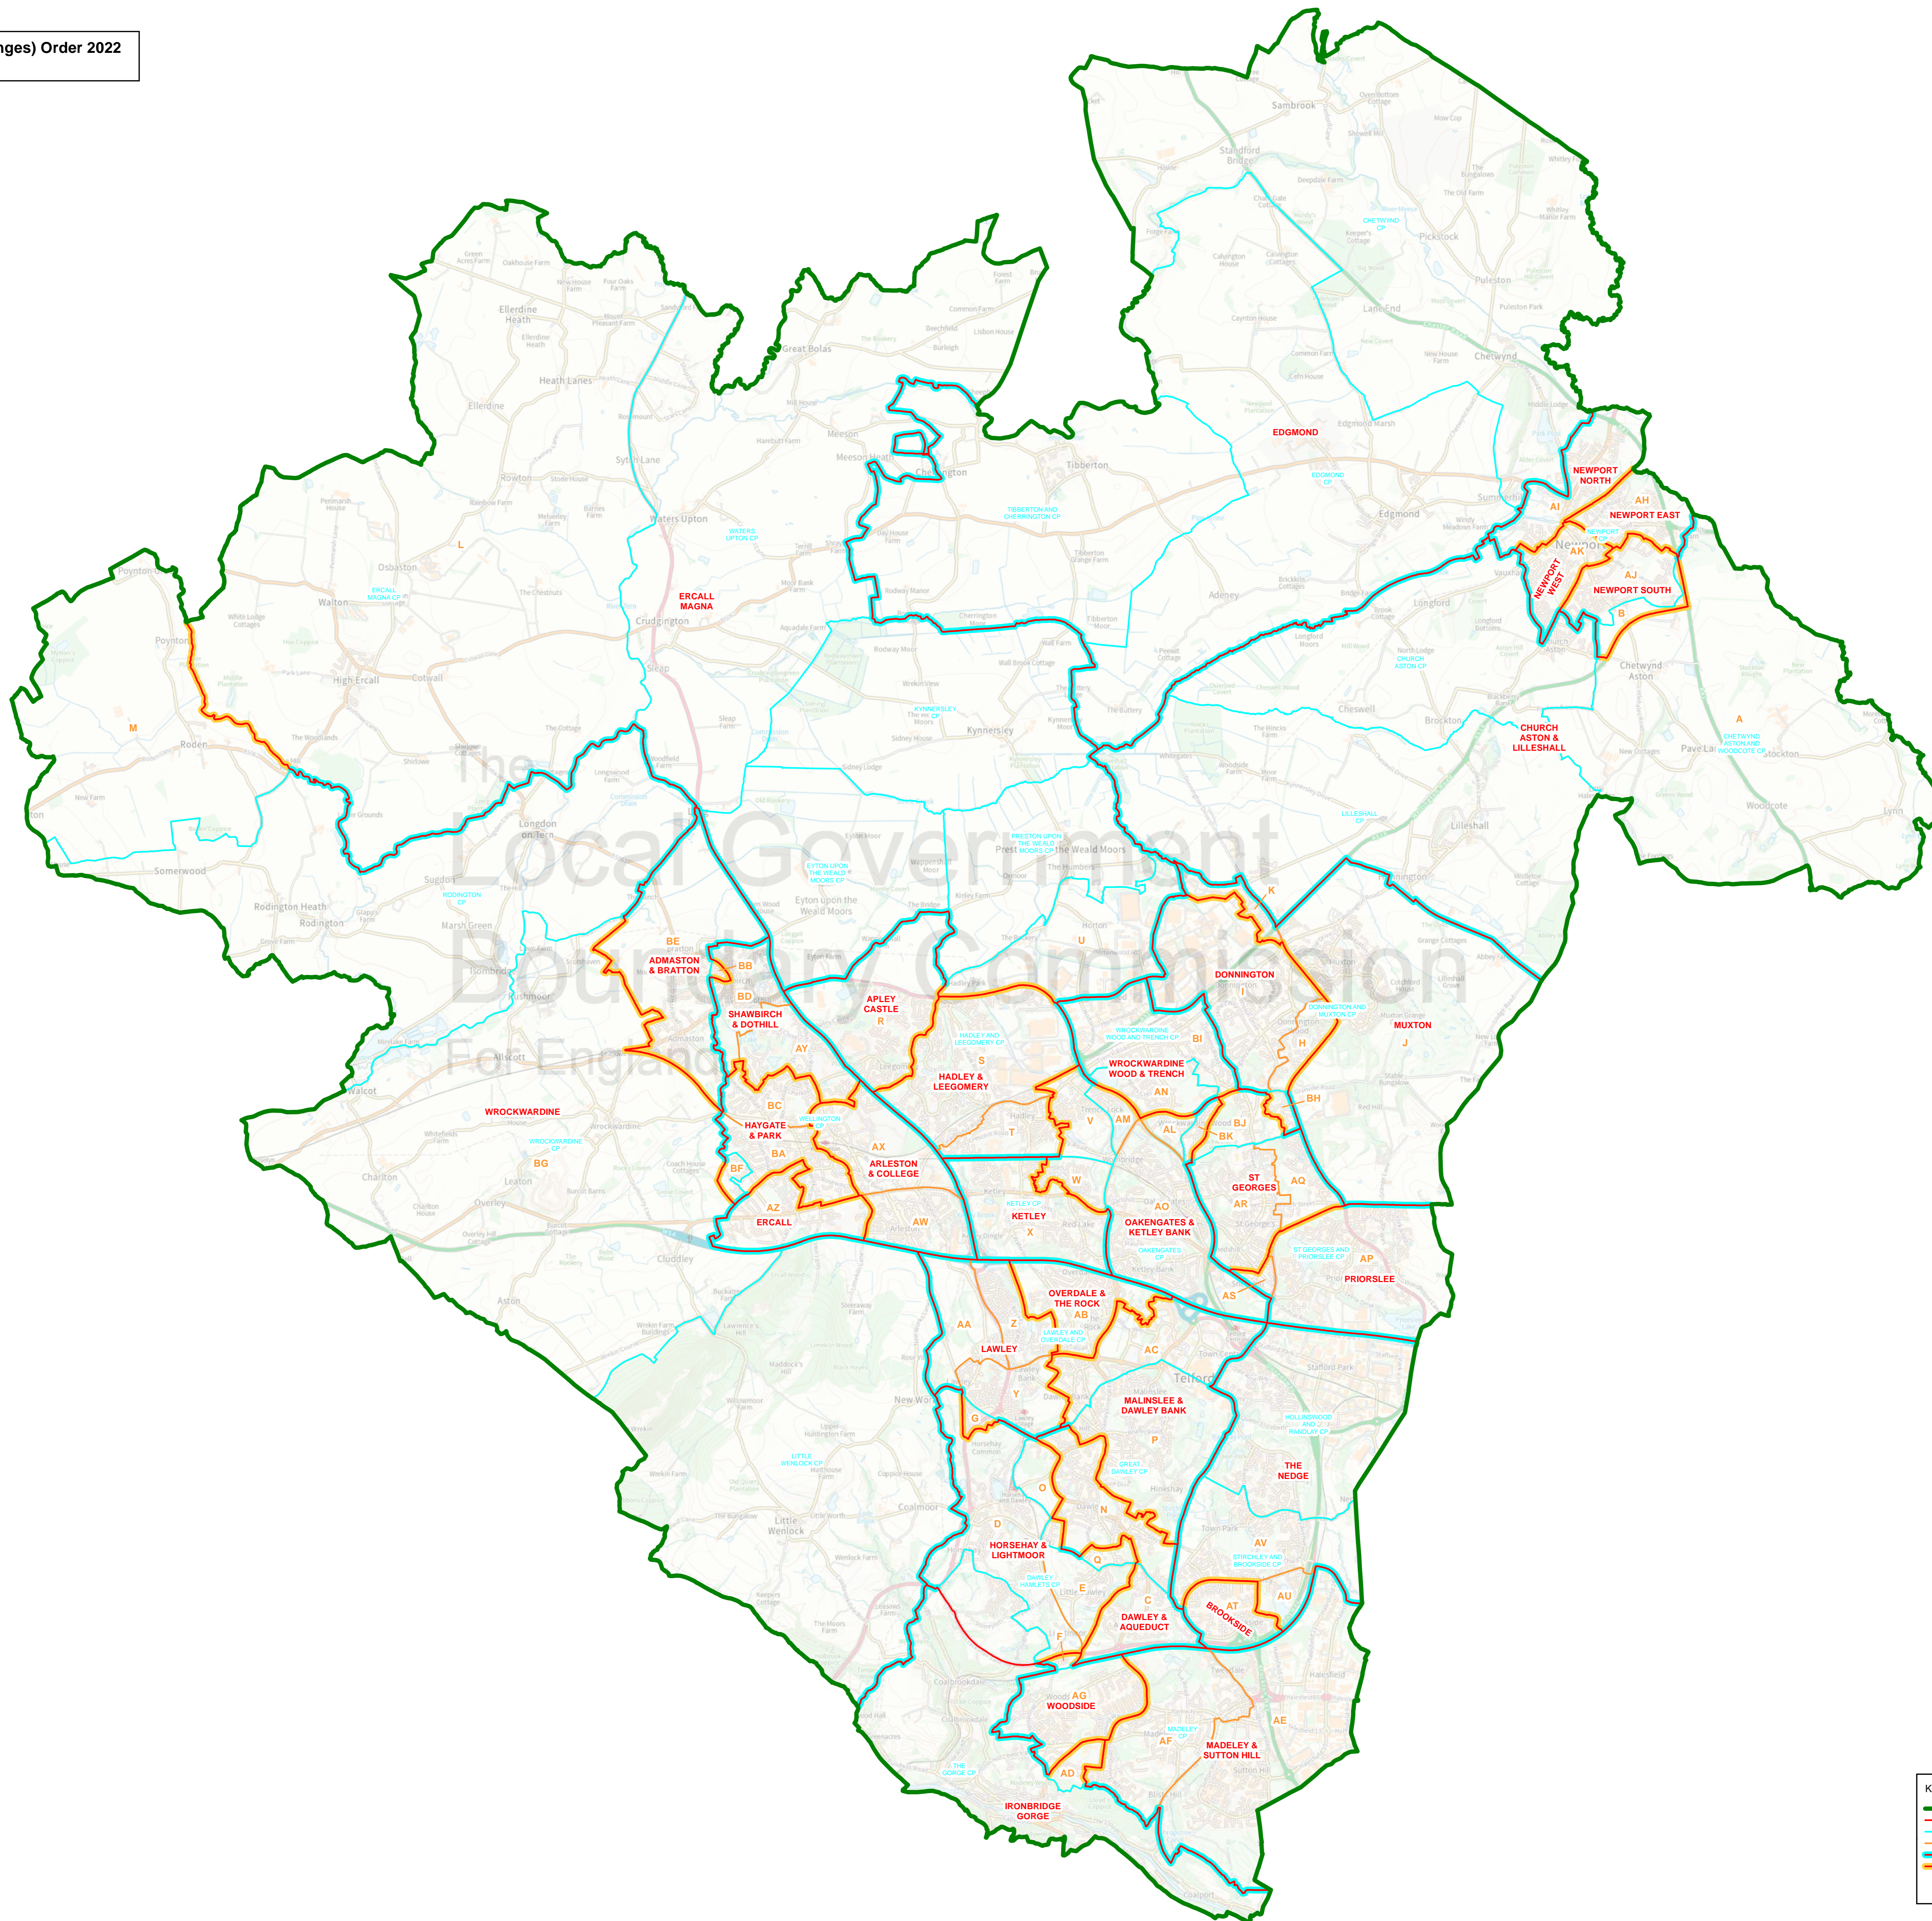

Map referred to in the Telford & Wrekin (Electoral Changes) Order 2022
Sheet 1 of 1

KEY TO PARISH WARDS

CHETWYND ASTON AND WOODCOTE CP

- A CHETWYND ASTON
- B STATION ROAD

DAWLEY HAMLETS CP

- C AQUEDUCT
- D HORSEHAY
- E LITTLE DAWLEY
- F NIGHTINGALE WALK
- G SMALLHILL ROAD

DONNINGTON AND MUXTON CP

- H DONNINGTON EAST
- I DONNINGTON WEST
- J MUXTON
- K THE HUMBERS

ERCALL MAGNA CP

- L HIGH ERCALL
- M RODEN

GREAT DAWLEY CP

- N DAWLEY
- O DOSELEY ROAD
- P MALNSLEE
- Q TRINITY

HADLEY AND LEEGOMERY CP

- R APLEY CASTLE
- S HADLEY CASTLE
- T HADLEY MANOR
- U HORTON
- V TRENCH LOCK

KETLEY CP

- W BEVELEY
- X KETLEY

LAWLEY AND OVERDALE CP

- Y LAWLEY COMMON
- Z LAWLEY EAST
- AA LAWLEY WEST
- AB OVERDALE & THE ROCK
- AC TOWN CENTRE

MADELEY CP

- AD ACADEMY
- AE CUCKOO OAK
- AF MADELEY VILLAGE
- AG WOODSIDE

NEWPORT CP

OAKENGATES CP

- AL HOLLYHURST
- AM MIDDLE POOL
- AN NORTH
- AO OAKENGATES & WOMBRIDGE

ST GEORGES AND PRIORSLEE CP

STIRCHLEY AND BROOKSIDE CP

- AT BROOKSIDE
- AU HOLMER LAKE
- AV STIRCHLEY

WELLINGTON CP

WROCKWARDINE CP

WROCKWARDINE WOOD AND TRENCH CP

- BH KENWRAY DRIVE
- BI TRENCH
- BJ WROCKWARDINE WOOD EAST
- BK WROCKWARDINE WOOD WEST

KEY	
	BOROUGH COUNCIL BOUNDARY
	WARD BOUNDARY
	PARISH BOUNDARY
	PARISH WARD BOUNDARY
	WARD BOUNDARY COINCIDENT WITH PARISH BOUNDARY
	WARD BOUNDARY COINCIDENT WITH PARISH WARD BOUNDARY
	WARD NAME
	PARISH NAME