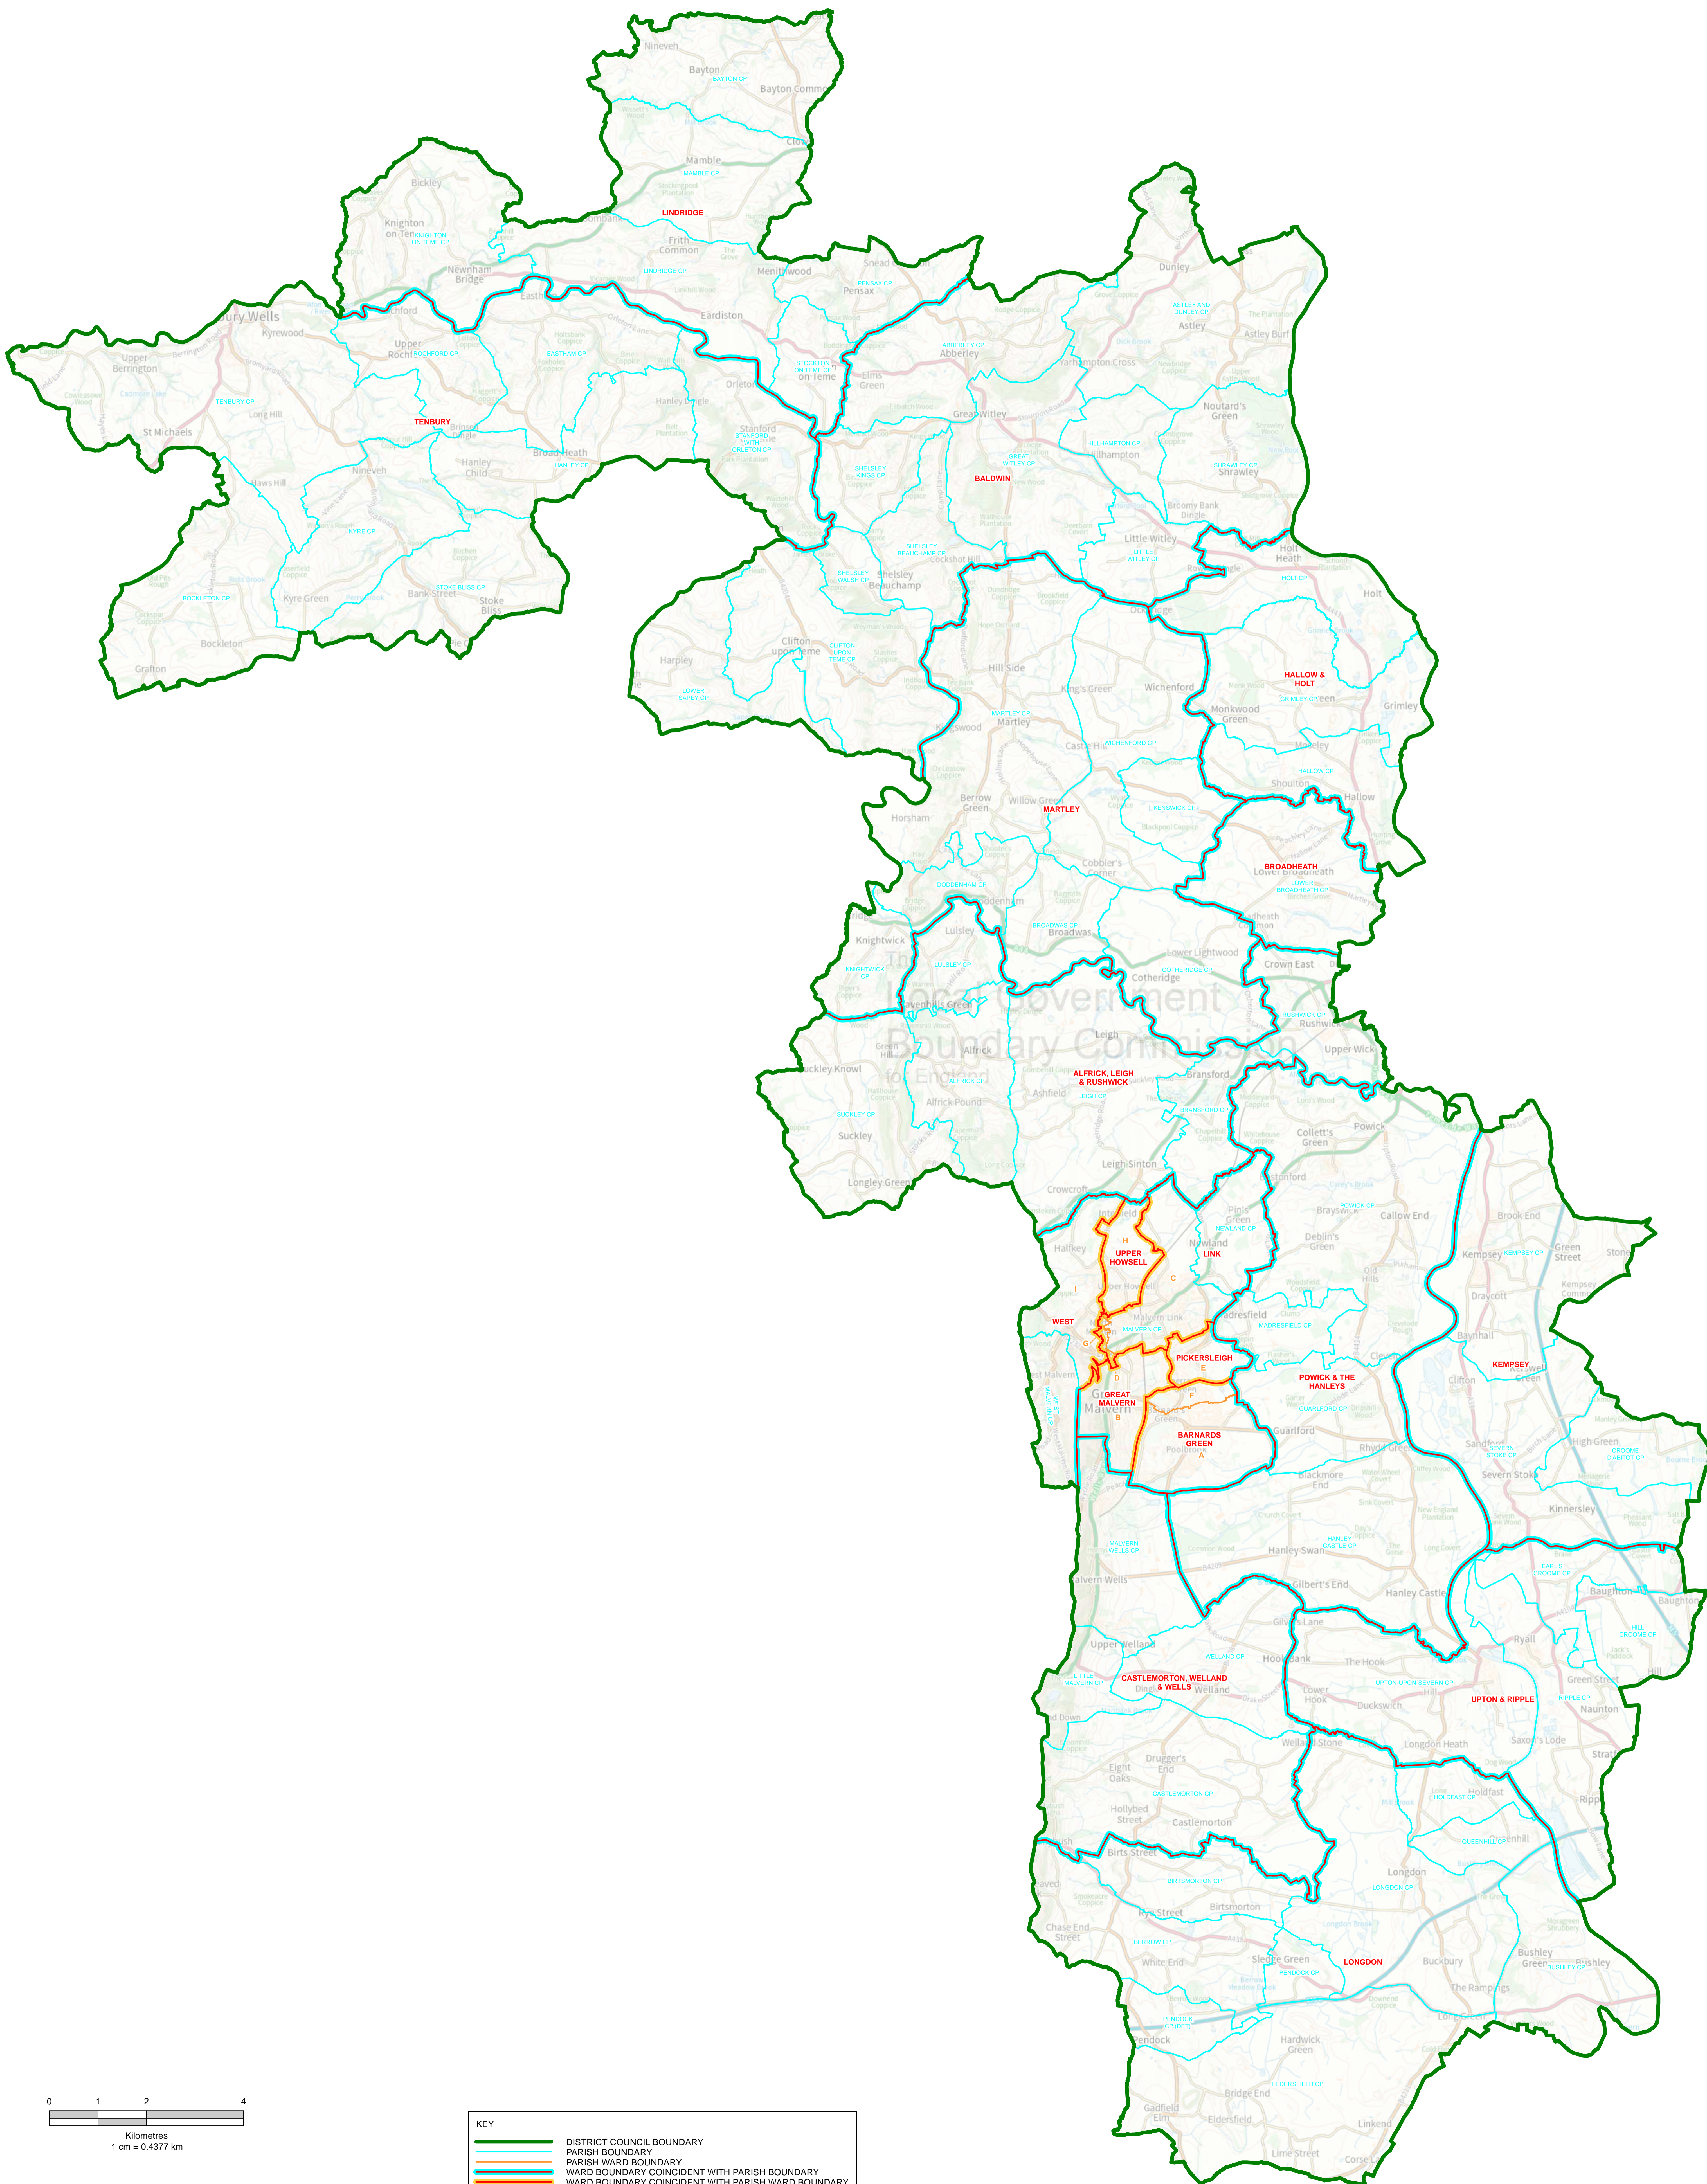

Map referred to in the Malvern Hills (Electoral Changes) Order 2023
Sheet 1 of 1

KEY TO PARISH WARDS

- MALVERN CP
- A CHASE
- B GREAT MALVERN
- C LINK
- D LYGON
- E PICKERSLEIGH
- F POUND BANK
- G ST JOSEPH'S
- H UPPER HOWSELL
- I WEST

KEY	
	DISTRICT COUNCIL BOUNDARY
	PARISH BOUNDARY
	PARISH WARD BOUNDARY
	WARD BOUNDARY COINCIDENT WITH PARISH BOUNDARY
	WARD BOUNDARY COINCIDENT WITH PARISH WARD BOUNDARY
	LONGDON
	BERRON CP
	PARISH NAME