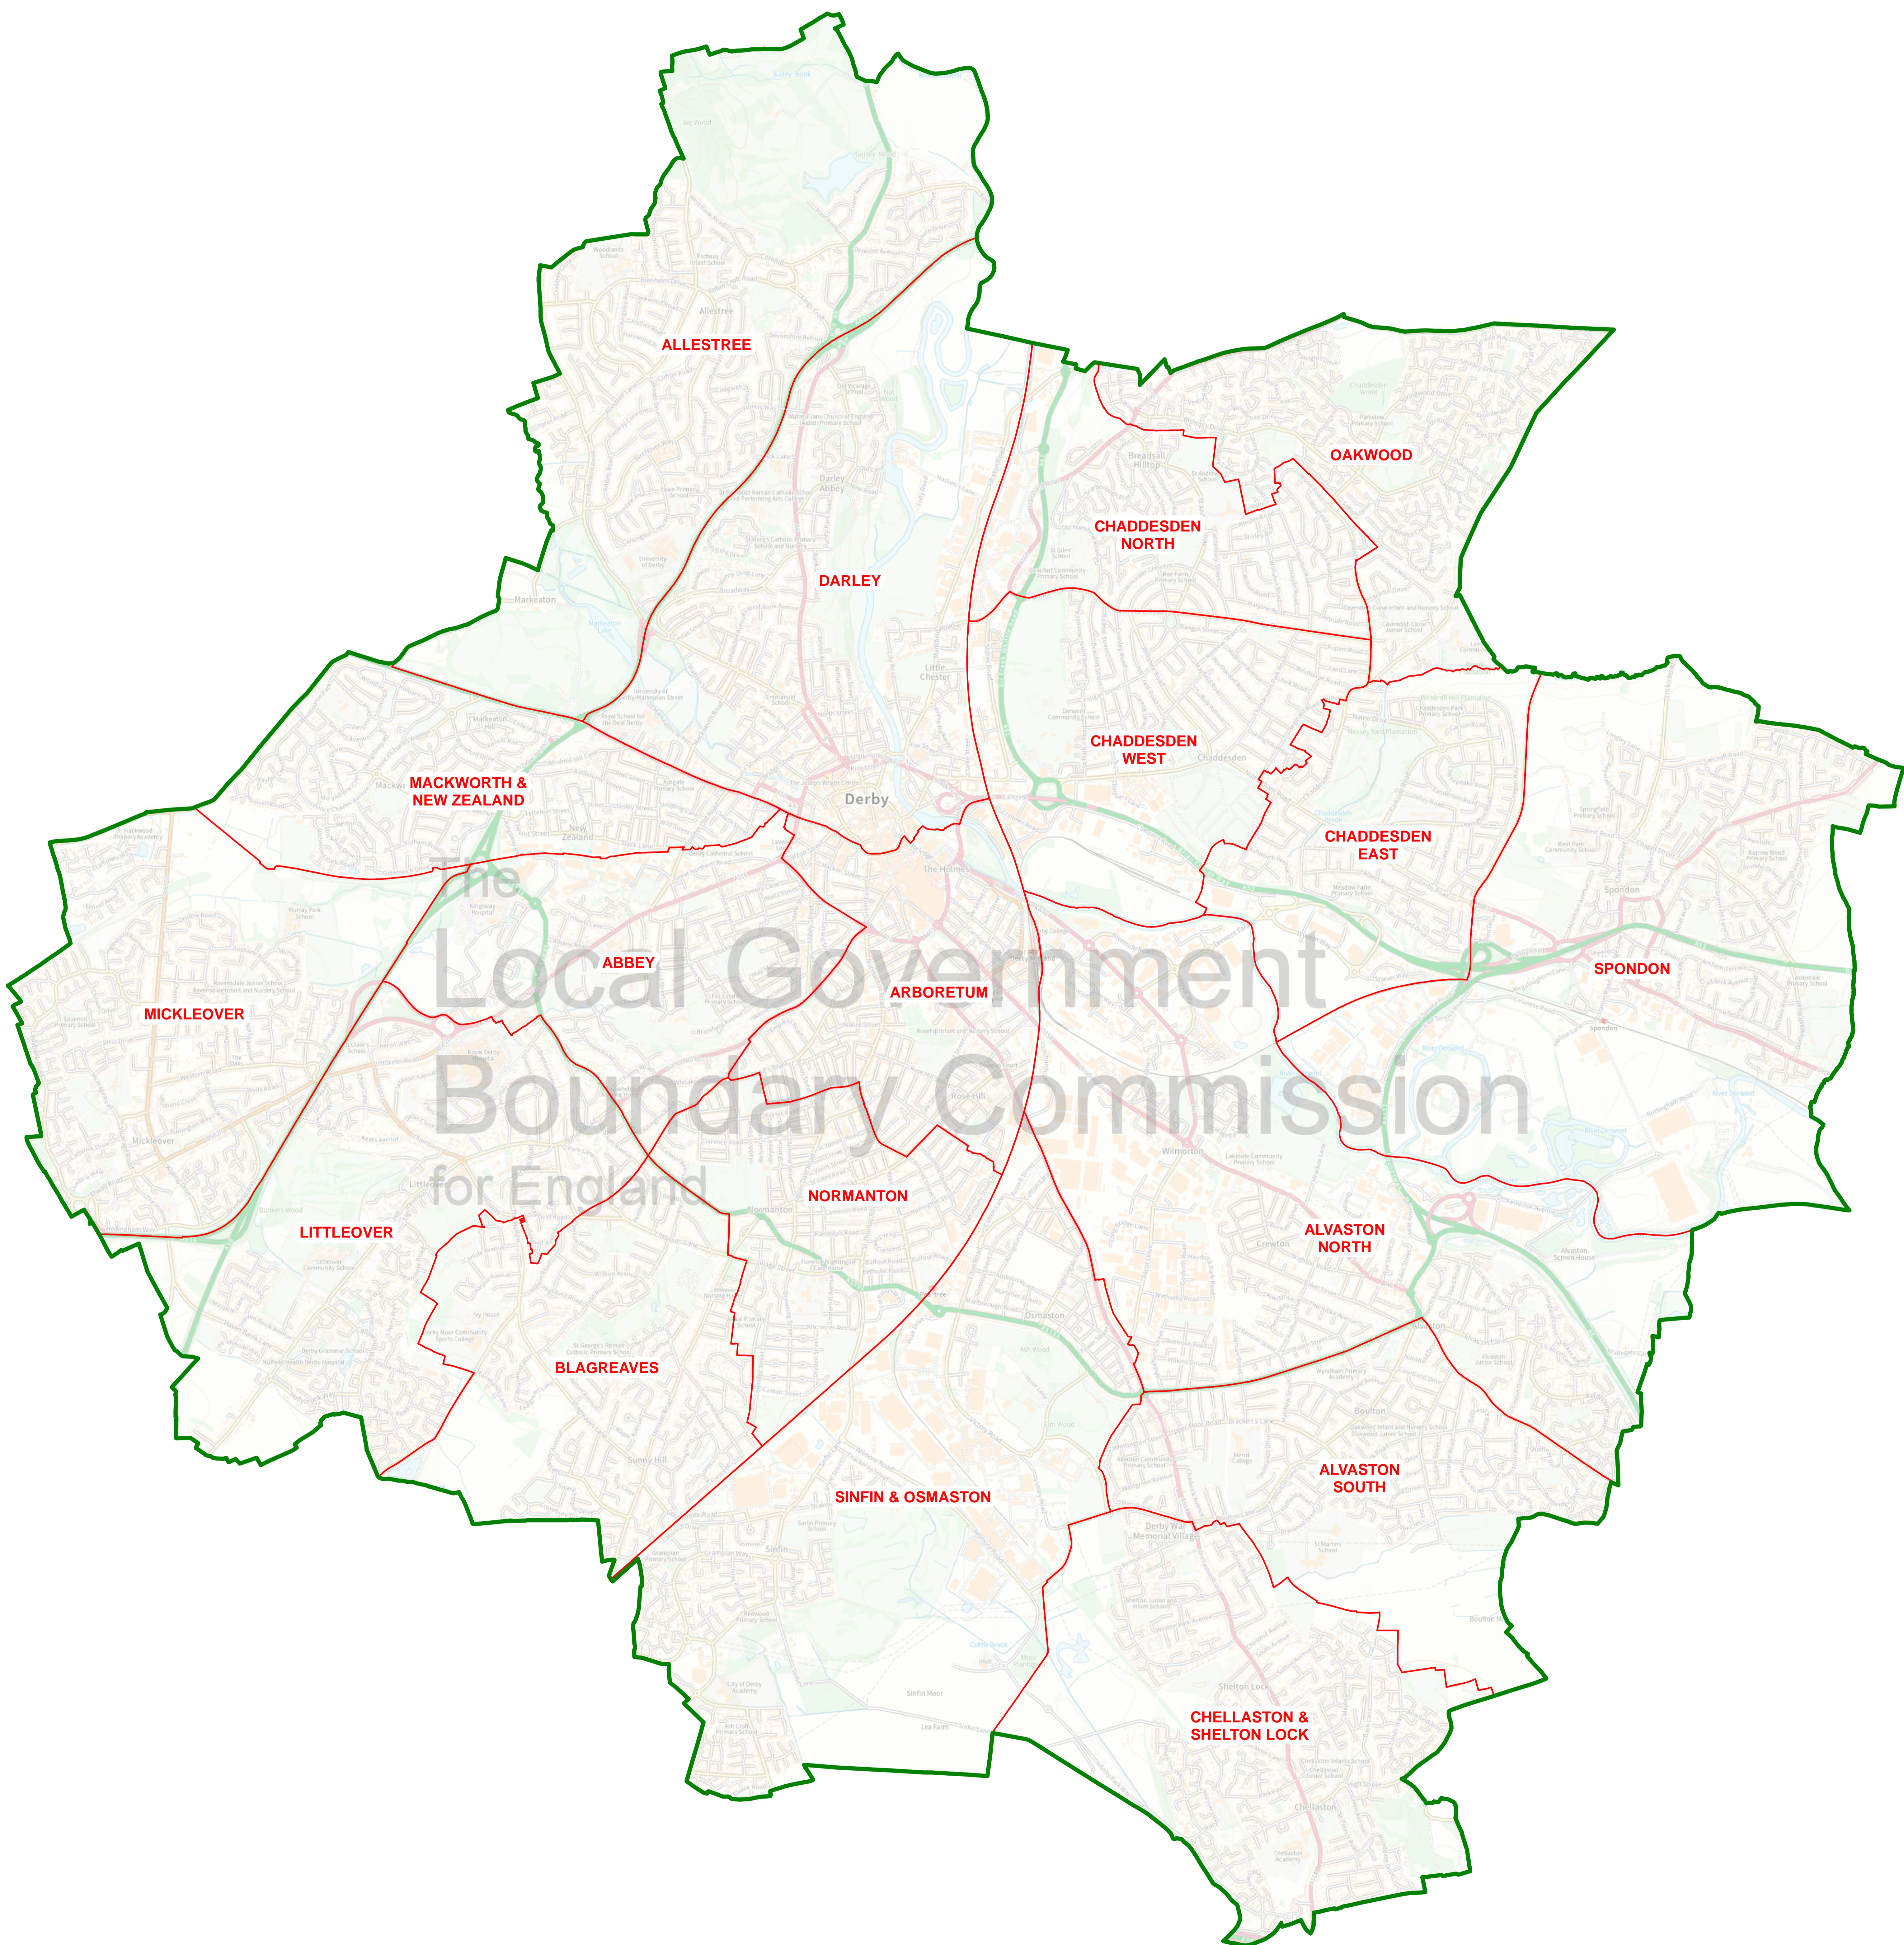

Map referred to in the Derby (Electoral Changes) Order 2023
Sheet 1 of 1

KEY	
	CITY COUNCIL BOUNDARY
	WARD BOUNDARY
	WARD NAME