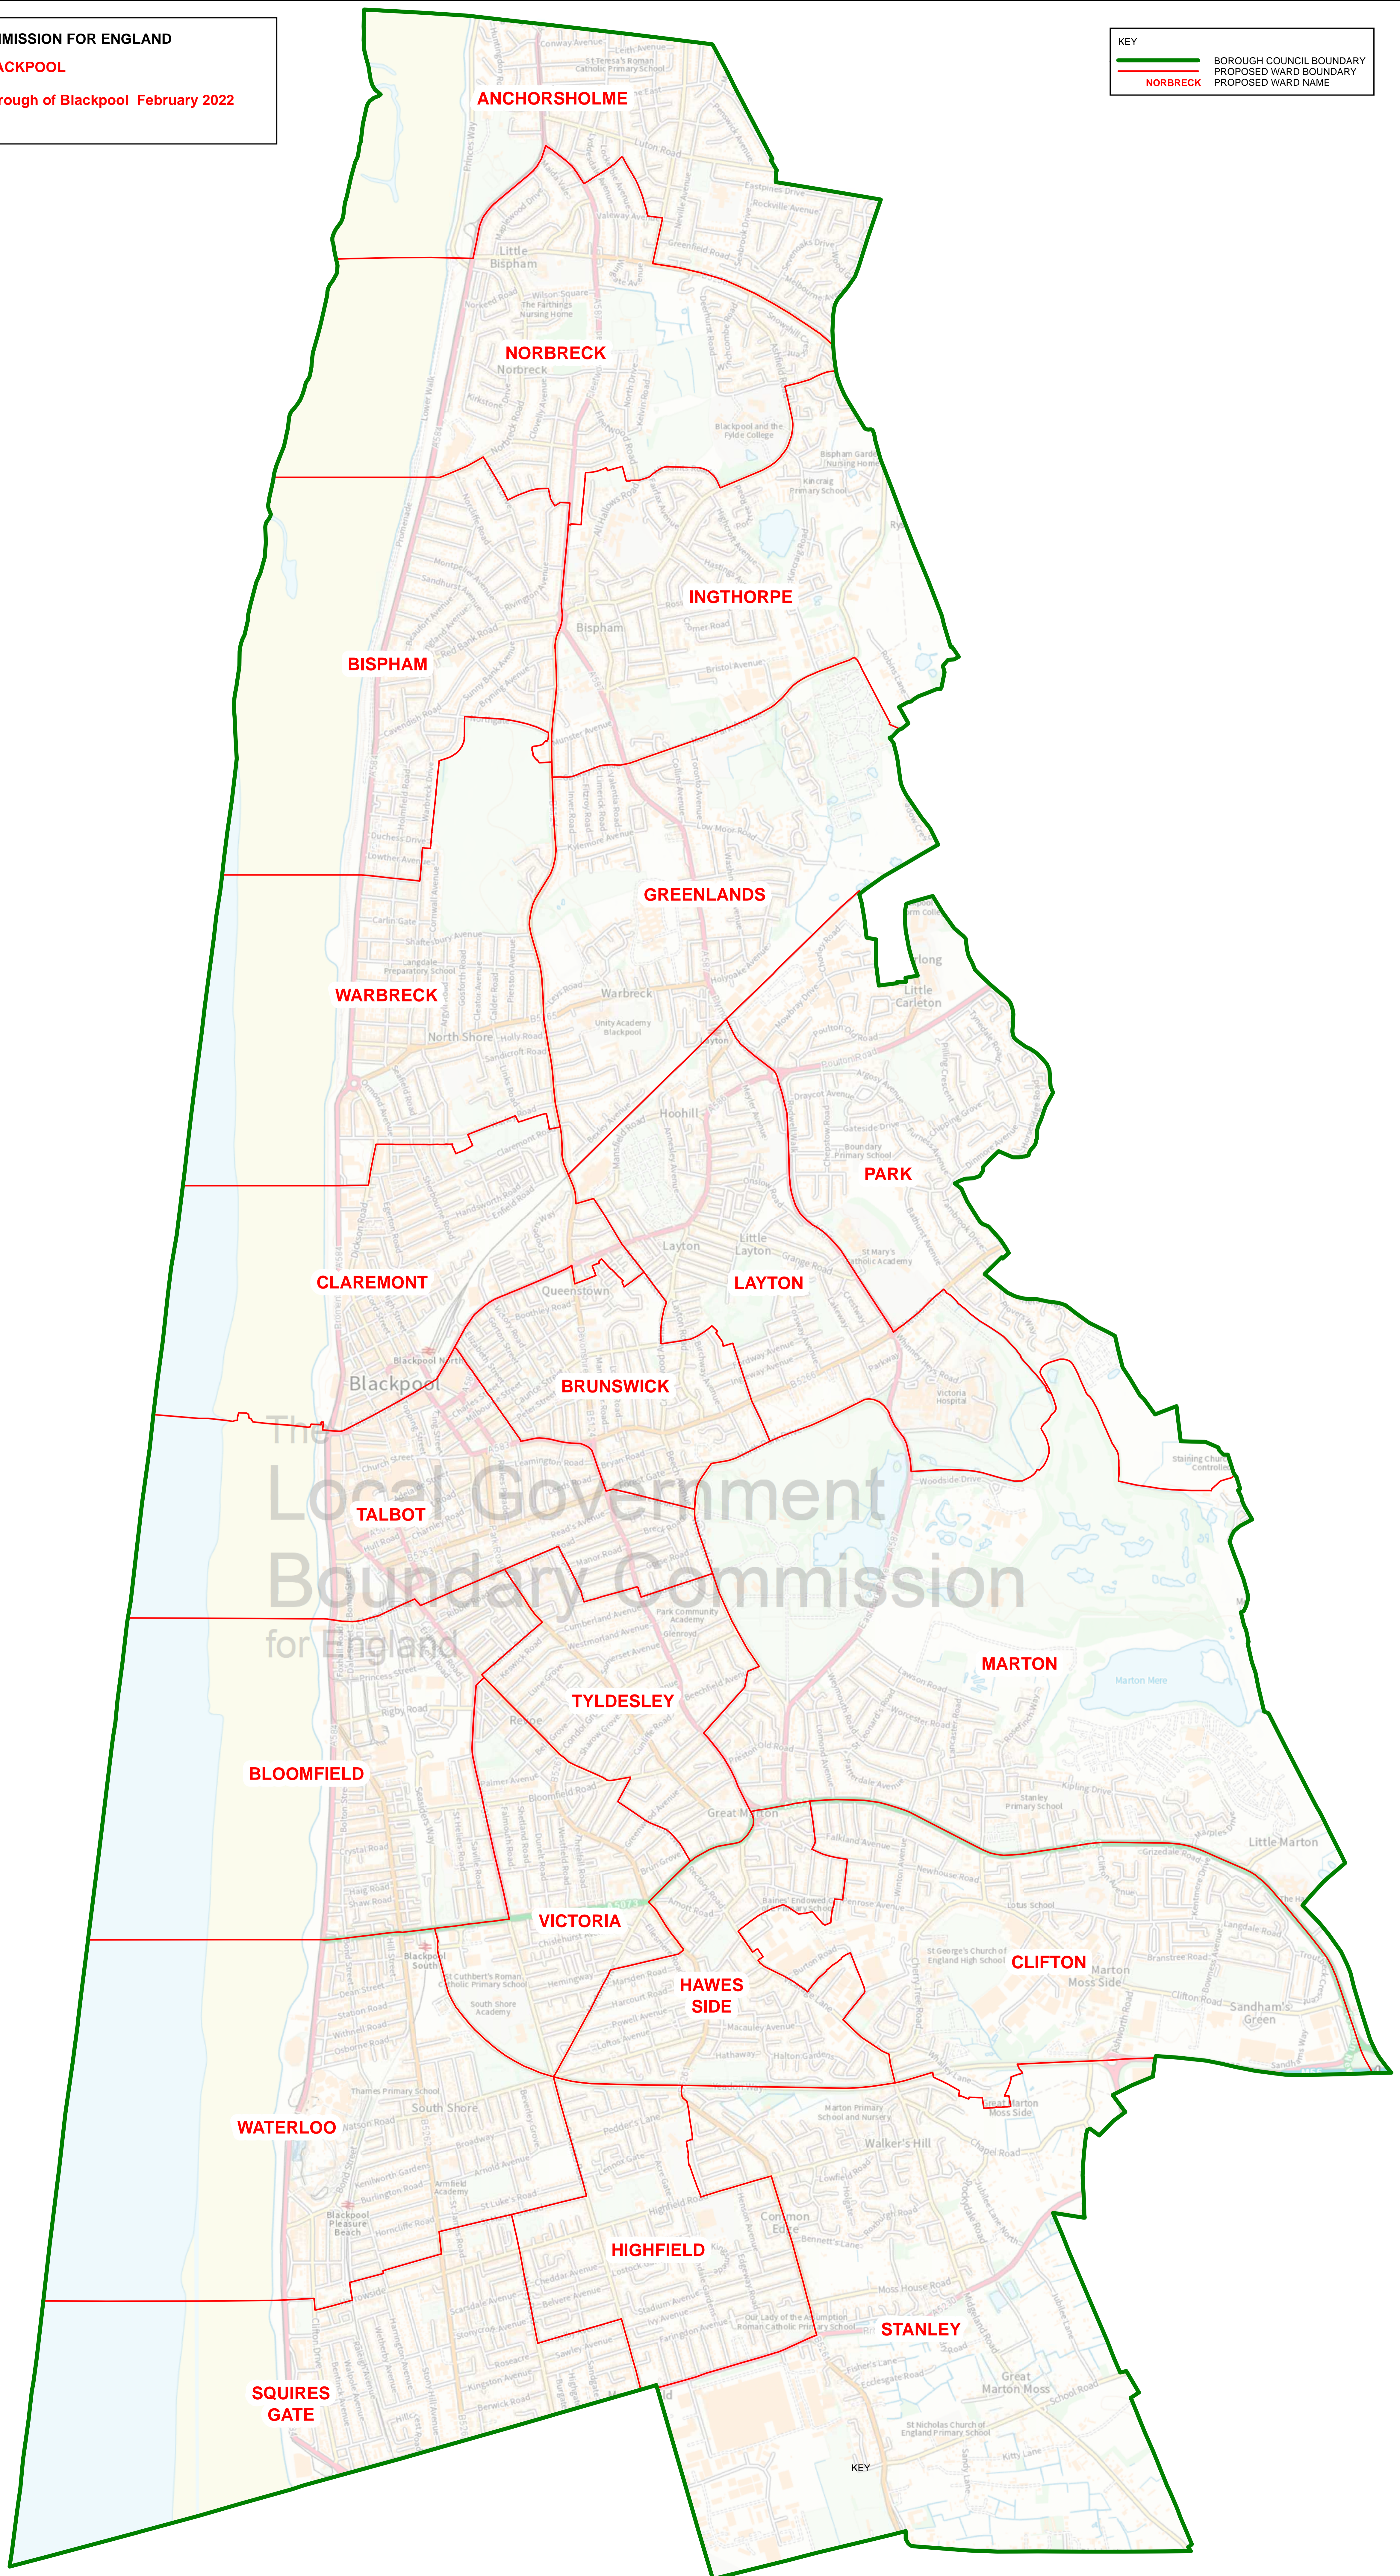

THE LOCAL GOVERNMENT BOUNDARY COMMISSION FOR ENGLAND
ELECTORAL REVIEW OF BLACKPOOL

Draft recommendations for ward boundaries in the borough of Blackpool February 2022
Sheet 1 of 1

KEY

- BOROUGH COUNCIL BOUNDARY
- PROPOSED WARD BOUNDARY
- NORBRECK PROPOSED WARD NAME

The Local Government Boundary Commission for England

KEY