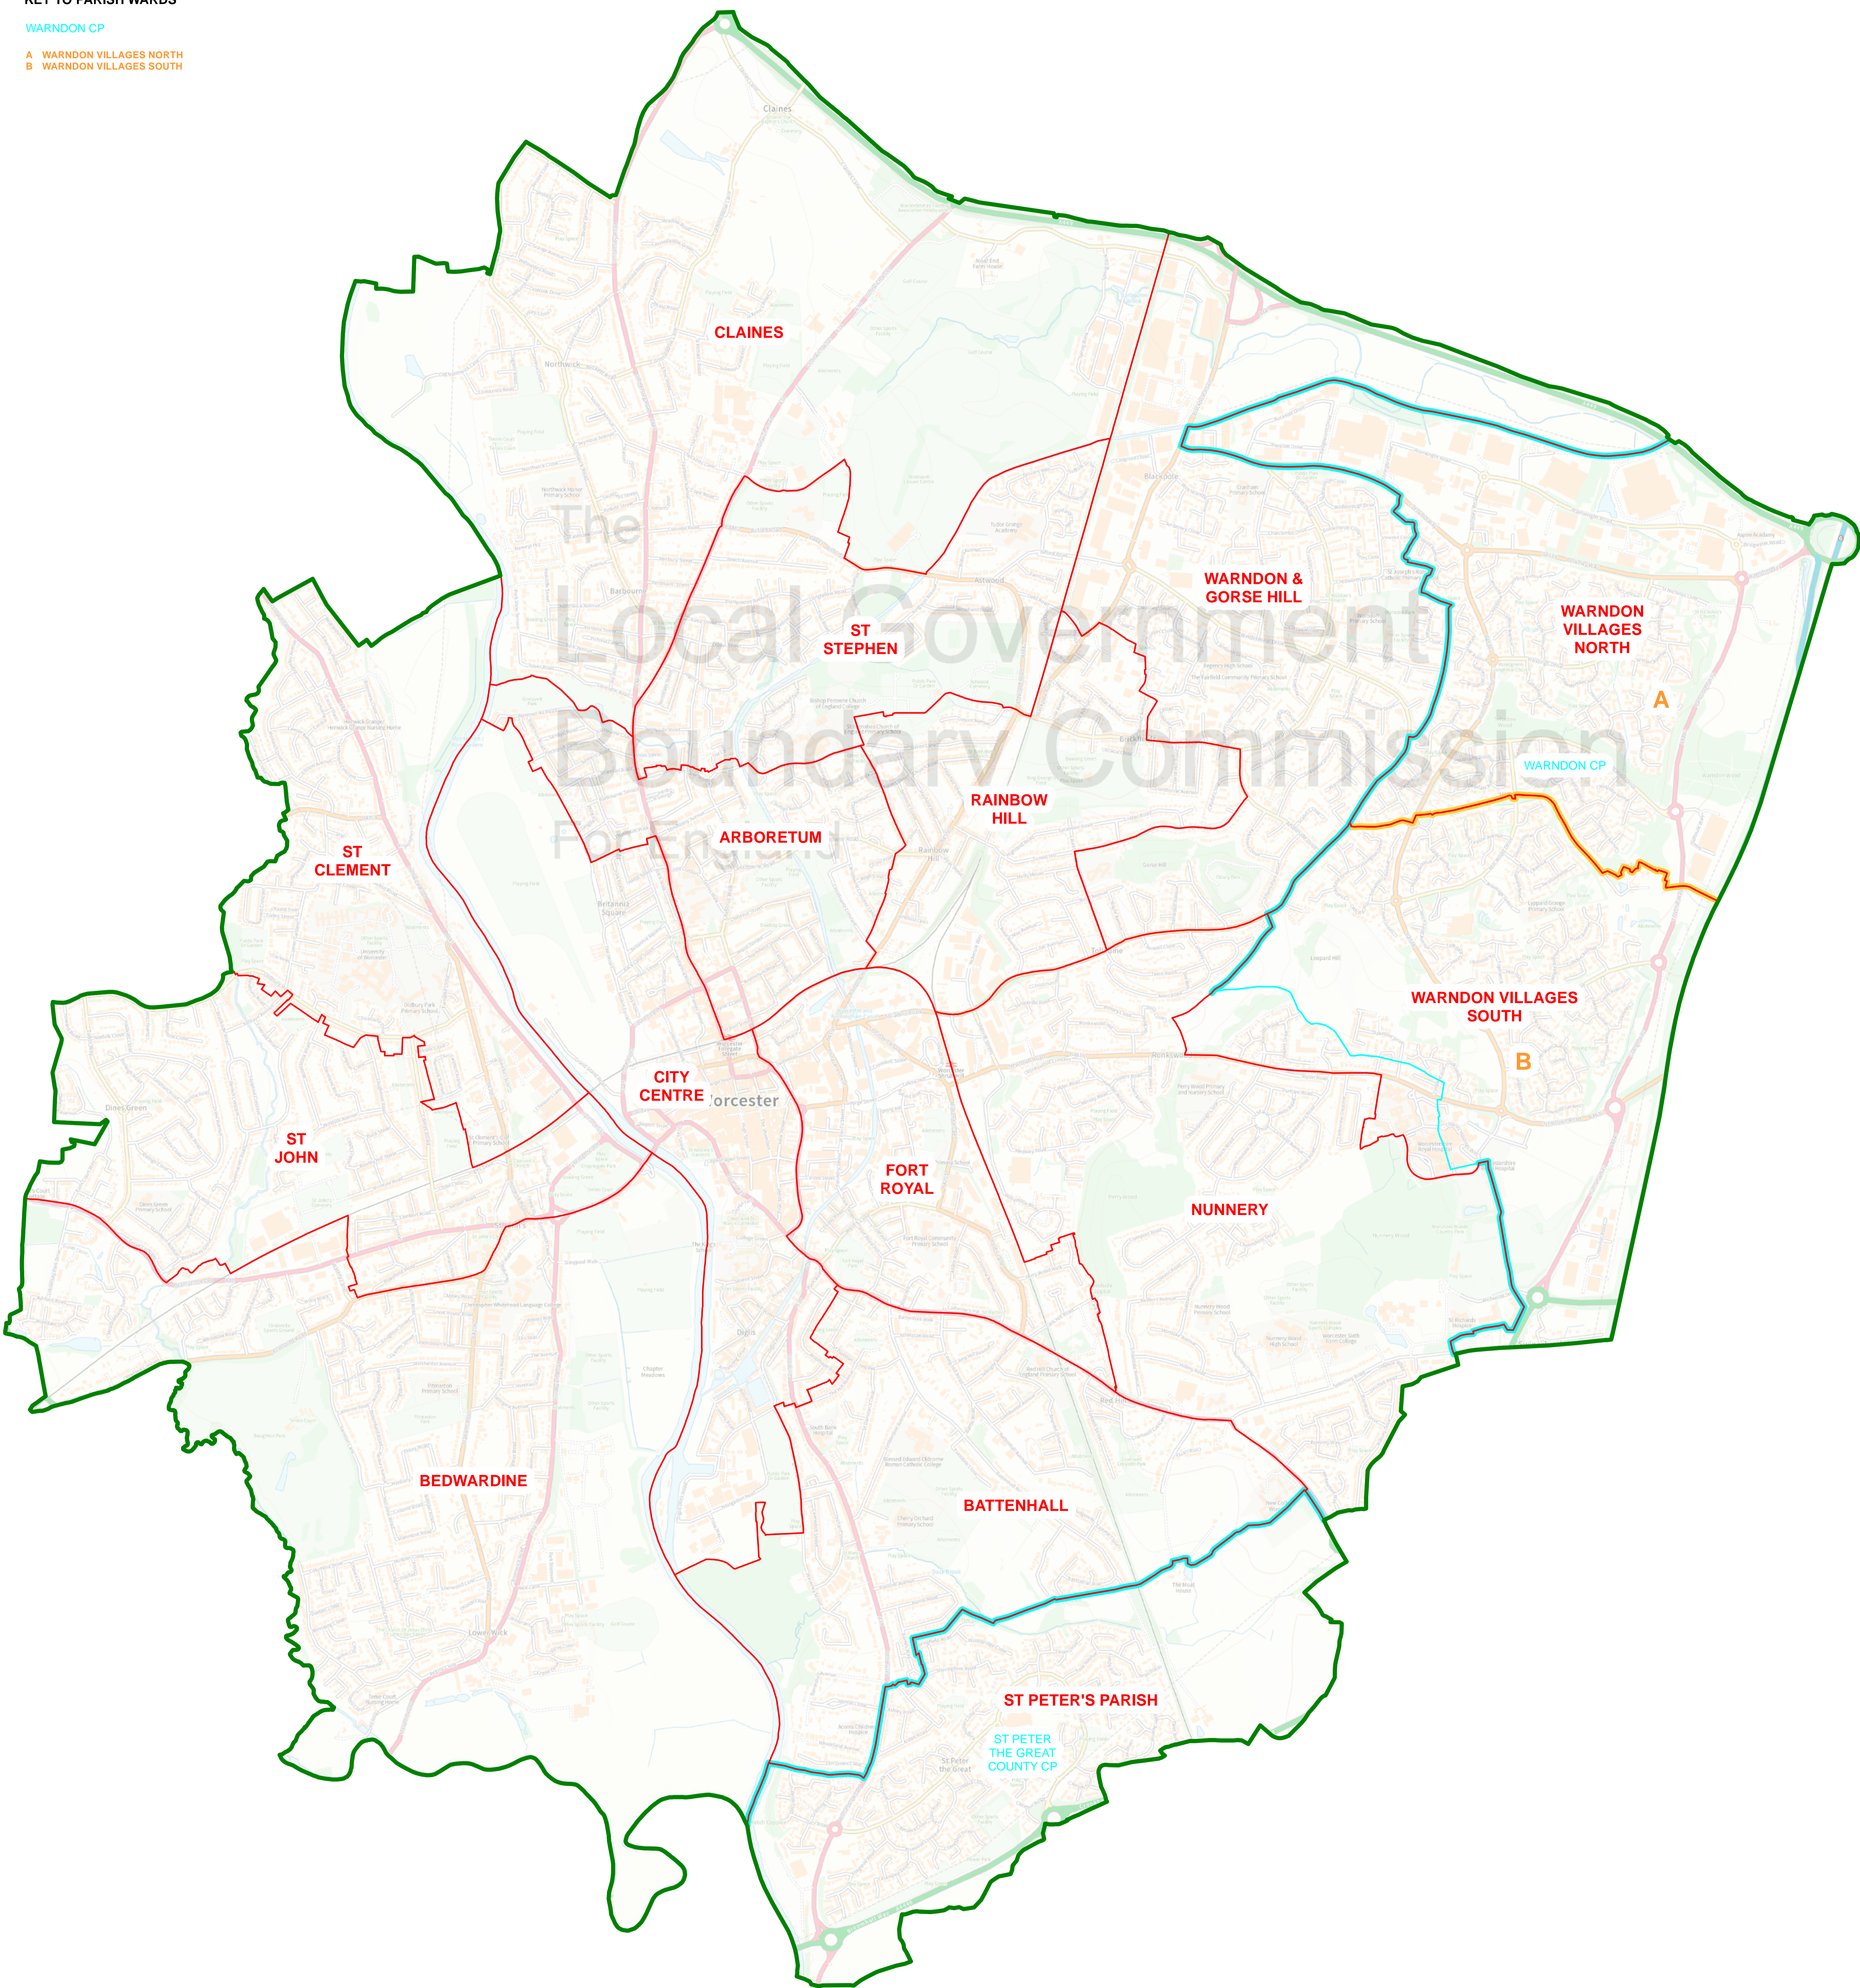

THE LOCAL GOVERNMENT BOUNDARY COMMISSION FOR ENGLAND

ELECTORAL REVIEW OF WORCESTER

Draft recommendations for ward boundaries in the city of Worcester November 2022
Sheet 1 of 1

KEY TO PARISH WARDS

- WARNDON CP
- A WARNDON VILLAGES NORTH
- B WARNDON VILLAGES SOUTH

KEY	
	CITY COUNCIL BOUNDARY
	PROPOSED WARD BOUNDARY
	PARISH BOUNDARY
	PROPOSED WARD BOUNDARY COINCIDENT WITH PARISH BOUNDARY
	PROPOSED WARD BOUNDARY COINCIDENT WITH PROPOSED PARISH WARD BOUNDARY
	NUNNERY
	WARNDON CP
	PROPOSED WARD NAME
	PARISH NAME