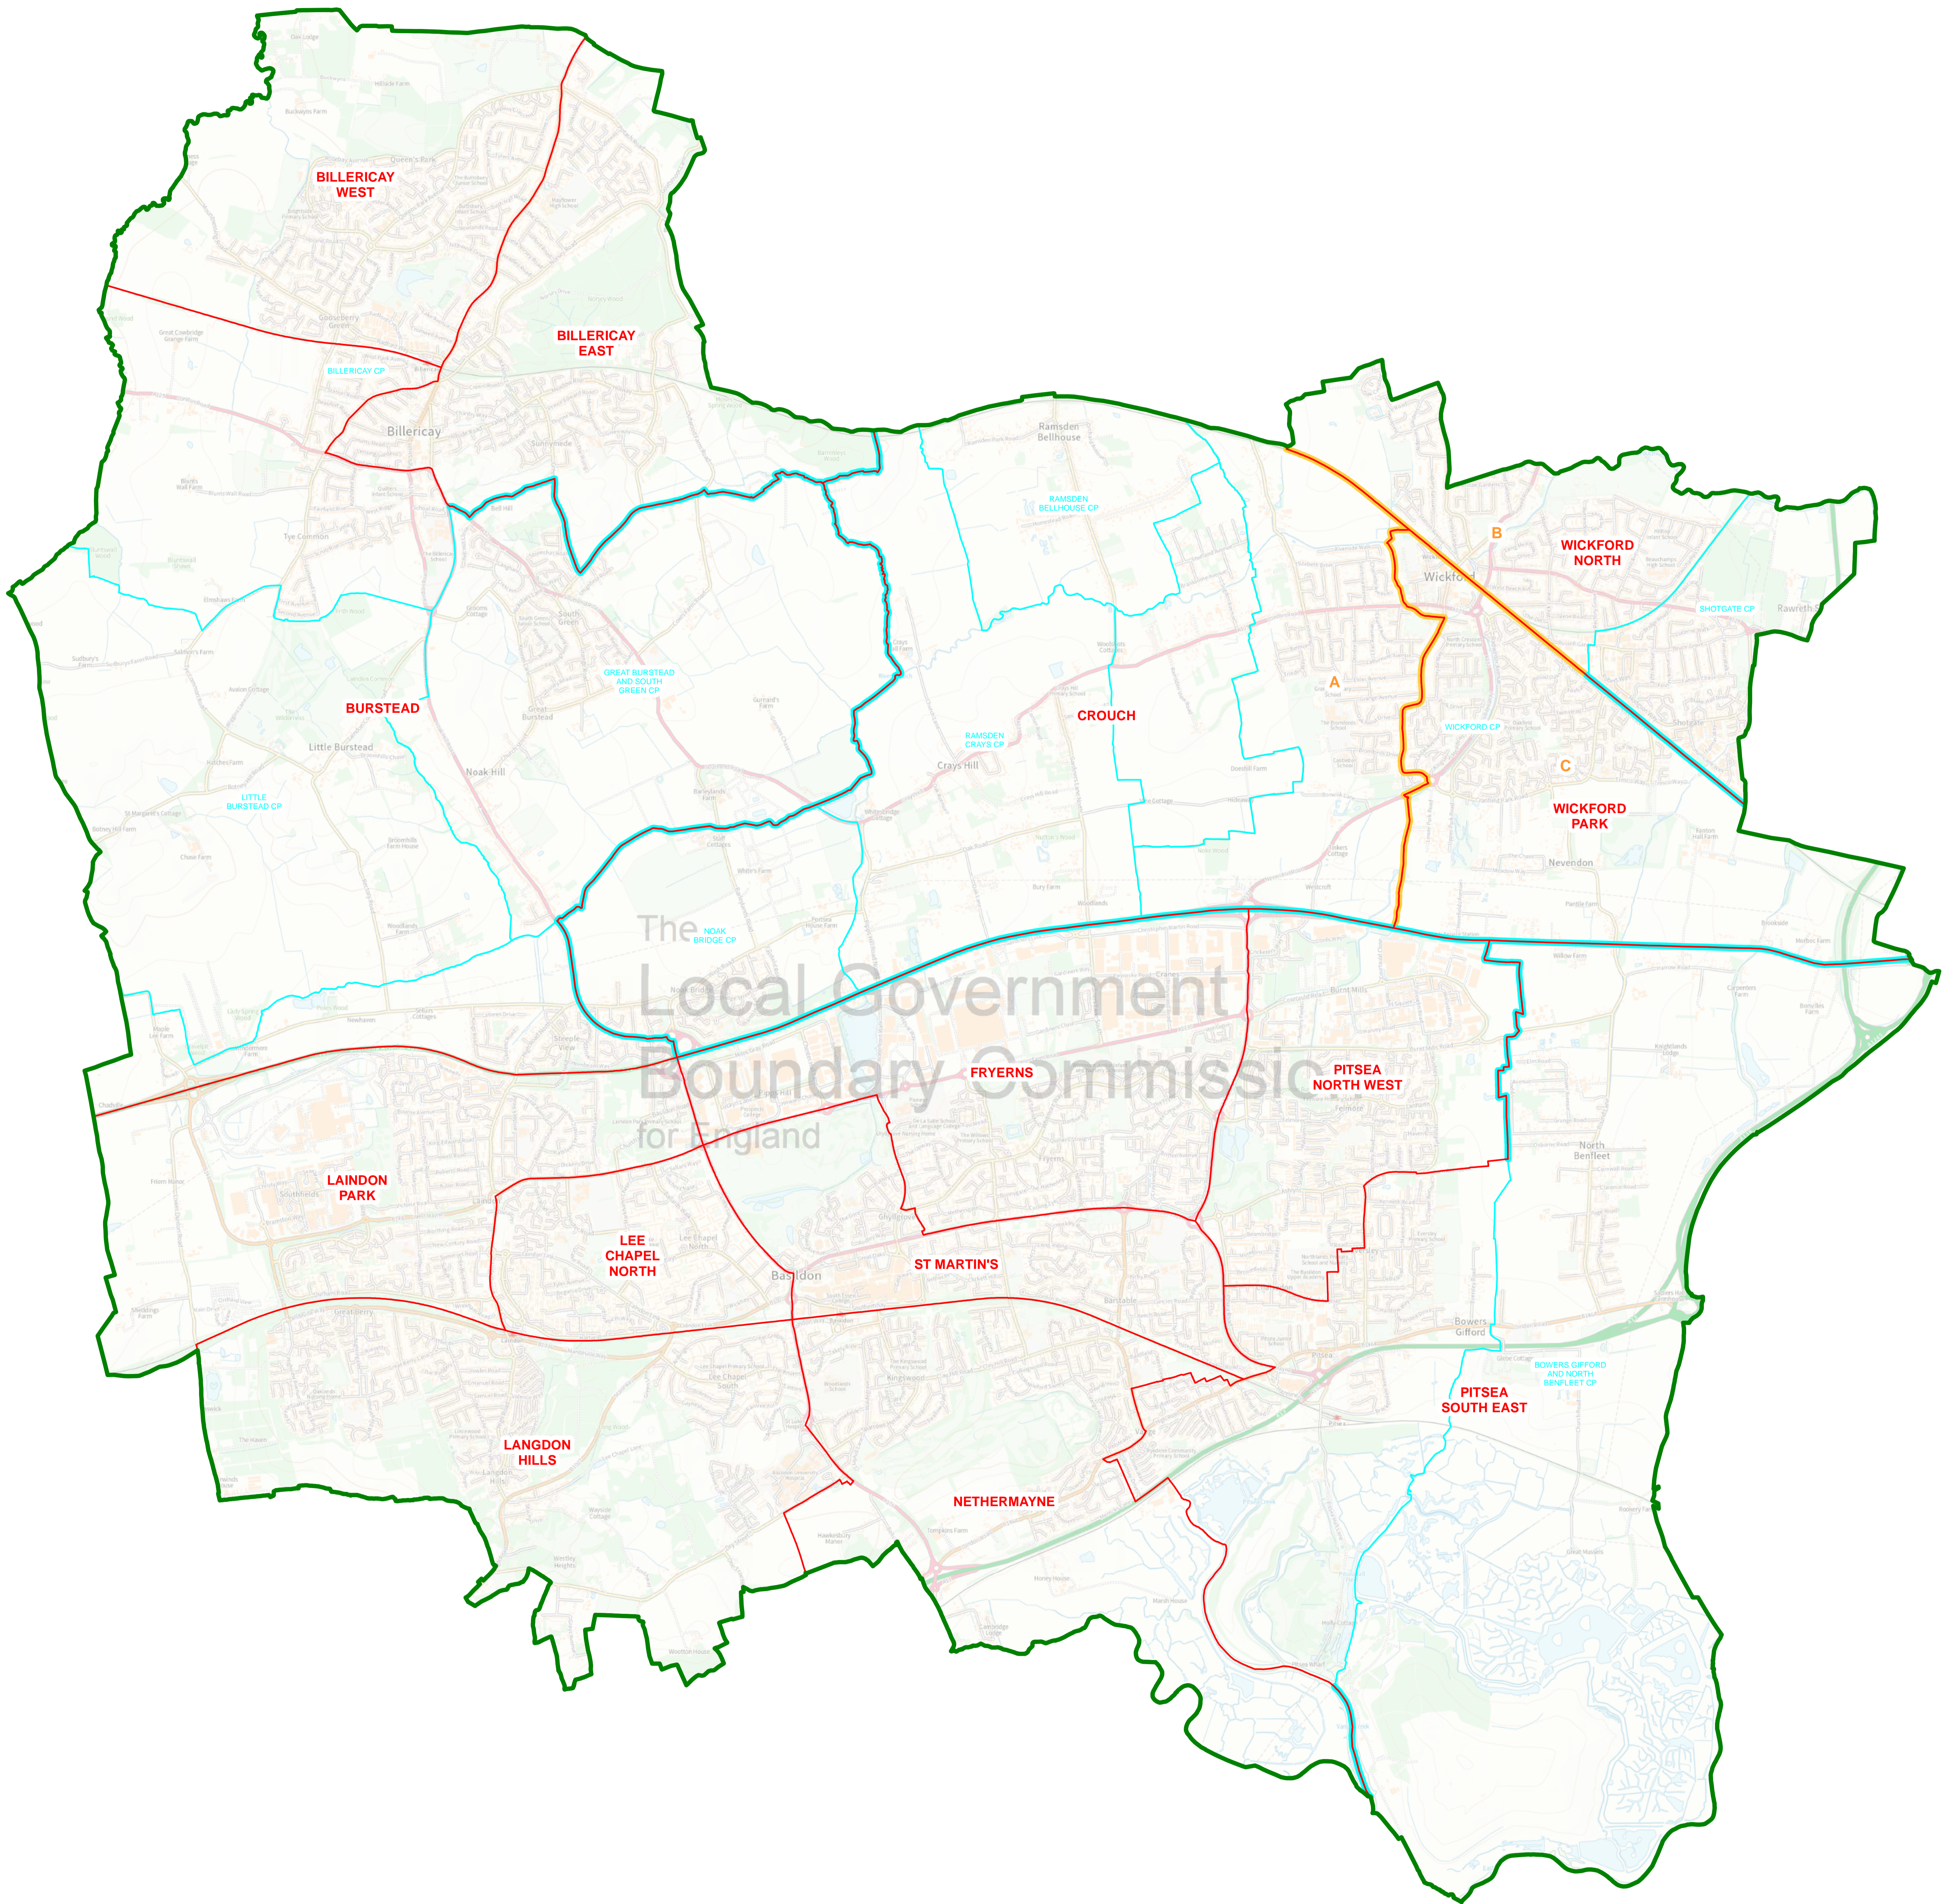

THE LOCAL GOVERNMENT BOUNDARY COMMISSION FOR ENGLAND
ELECTORAL REVIEW OF BASILDON
Draft recommendations for ward boundaries in the borough of Basildon October 2022
Sheet 1 of 1

Boundary alignment and names shown on the mapping background may not be up to date. They may differ from the latest boundary information applied as part of this review.

KEY TO PARISH WARDS

- WICKFORD CP
- A WICKFORD CASTLEDON
- B WICKFORD NORTH
- C WICKFORD PARK

KEY	
	BOROUGH COUNCIL BOUNDARY
	PROPOSED WARD BOUNDARY
	PARISH BOUNDARY
	PROPOSED WARD BOUNDARY COINCIDENT WITH PARISH BOUNDARY
	PROPOSED WARD BOUNDARY COINCIDENT WITH PROPOSED PARISH WARD BOUNDARY
	PROPOSED WARD NAME
	PARISH NAME